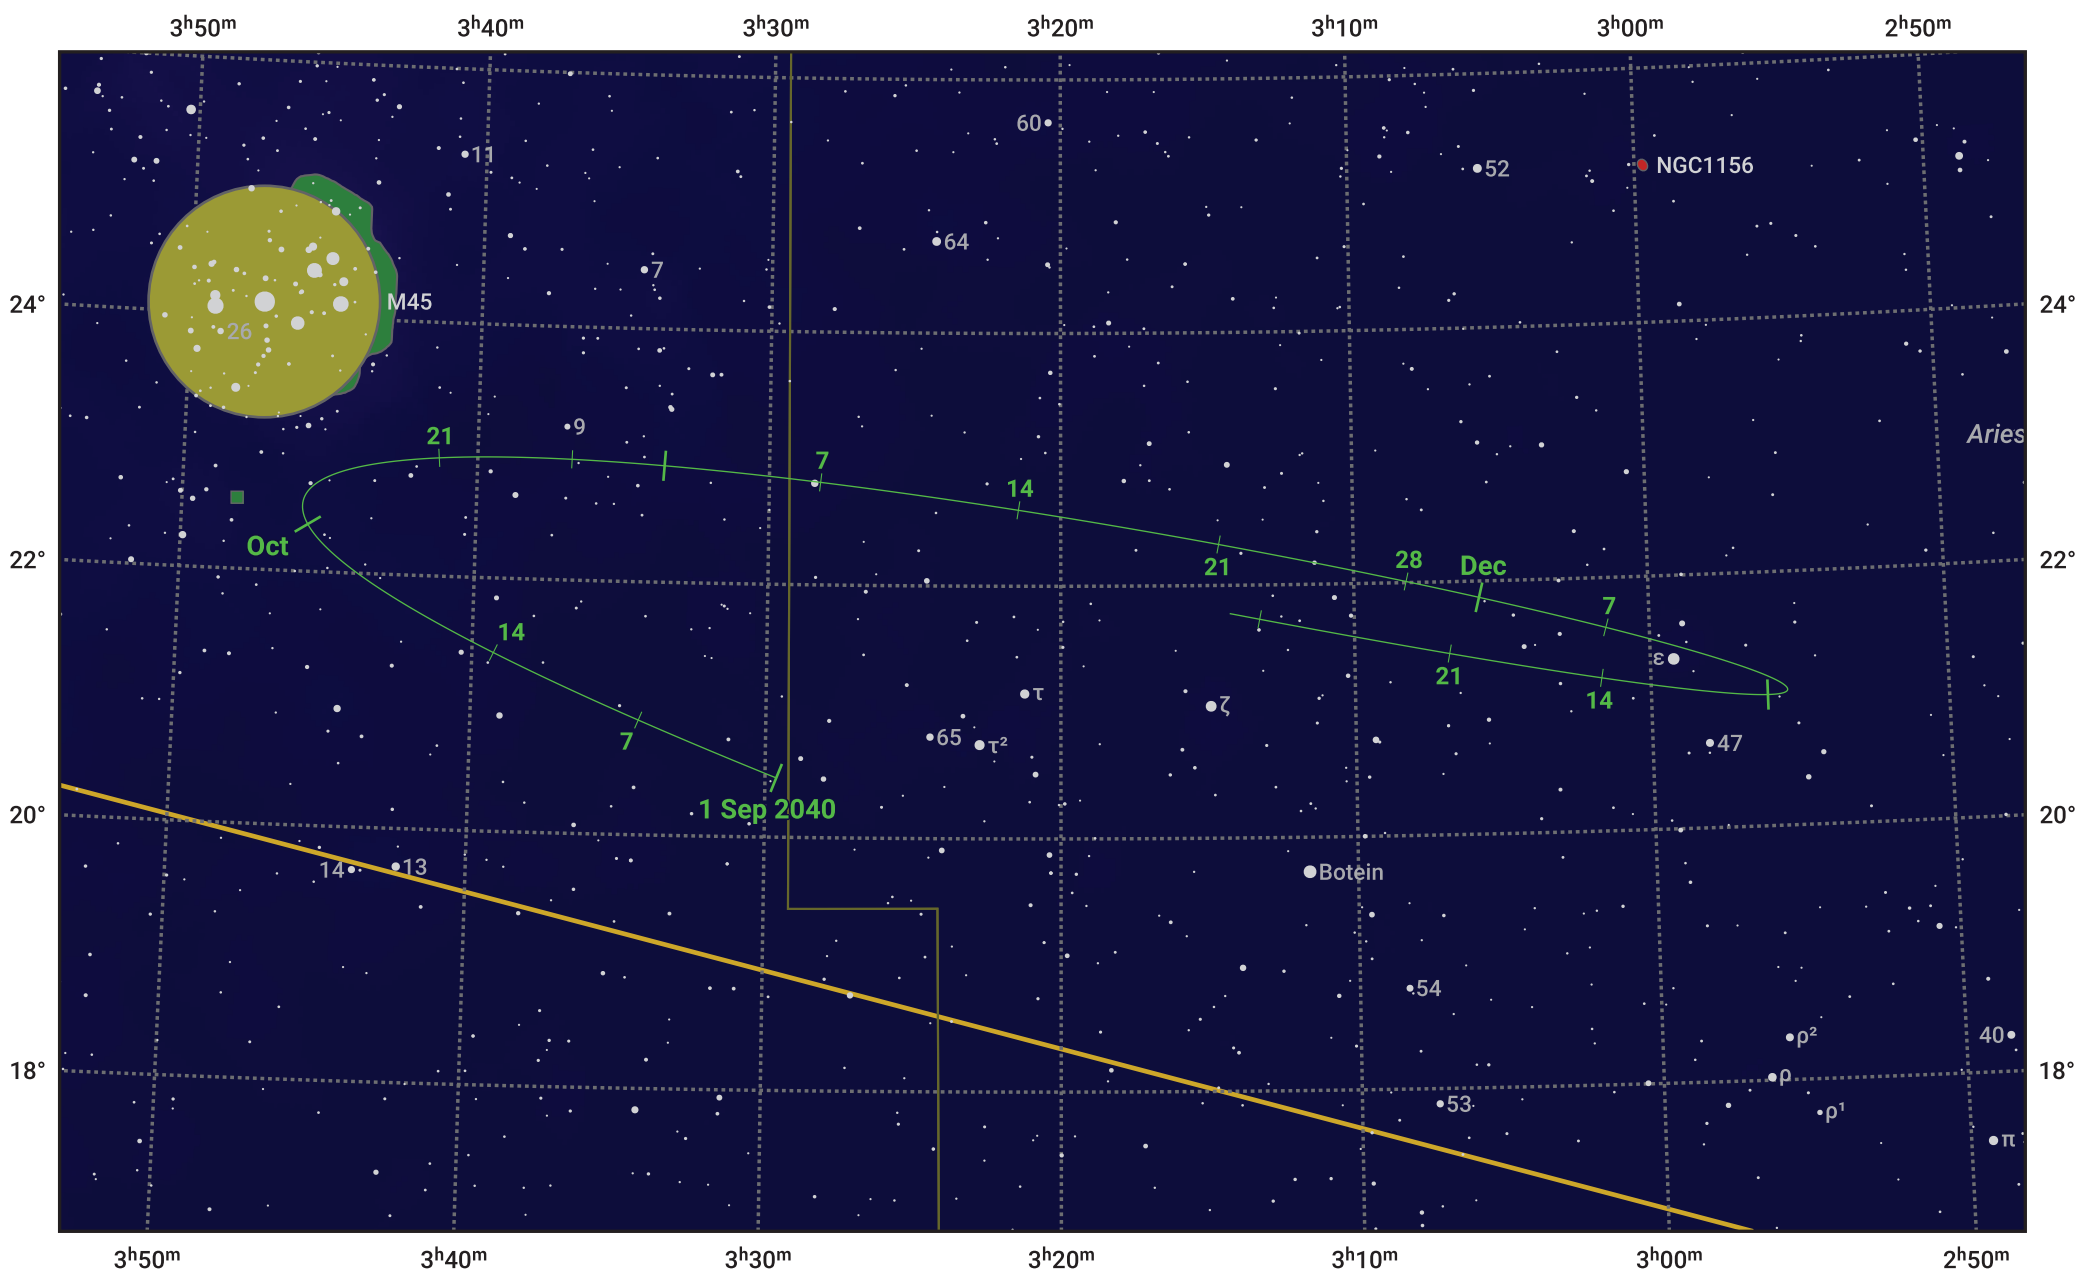

The path of Asteroid 37 Fides around opposition on 15 Nov 2040

© Dominic Ford 2011–2024. Date markers placed at midnight UTC. Downloaded from <https://in-the-sky.org>

Magnitude scale: 10.0 9.0 8.0 7.0 6.0 5.0 4.0 3.0 2.0

— Ecliptic Plane

- Galaxy
- Bright nebula
- Open cluster
- Globular cluster

Date	Mag	Phase
2040 Sep 1	11.6	95%
2040 Oct 1	11.0	97%
2040 Oct 16	10.6	98%
2040 Nov 1	10.1	99%
2040 Dec 1	10.1	99%
2041 Jan 1	10.9	97%