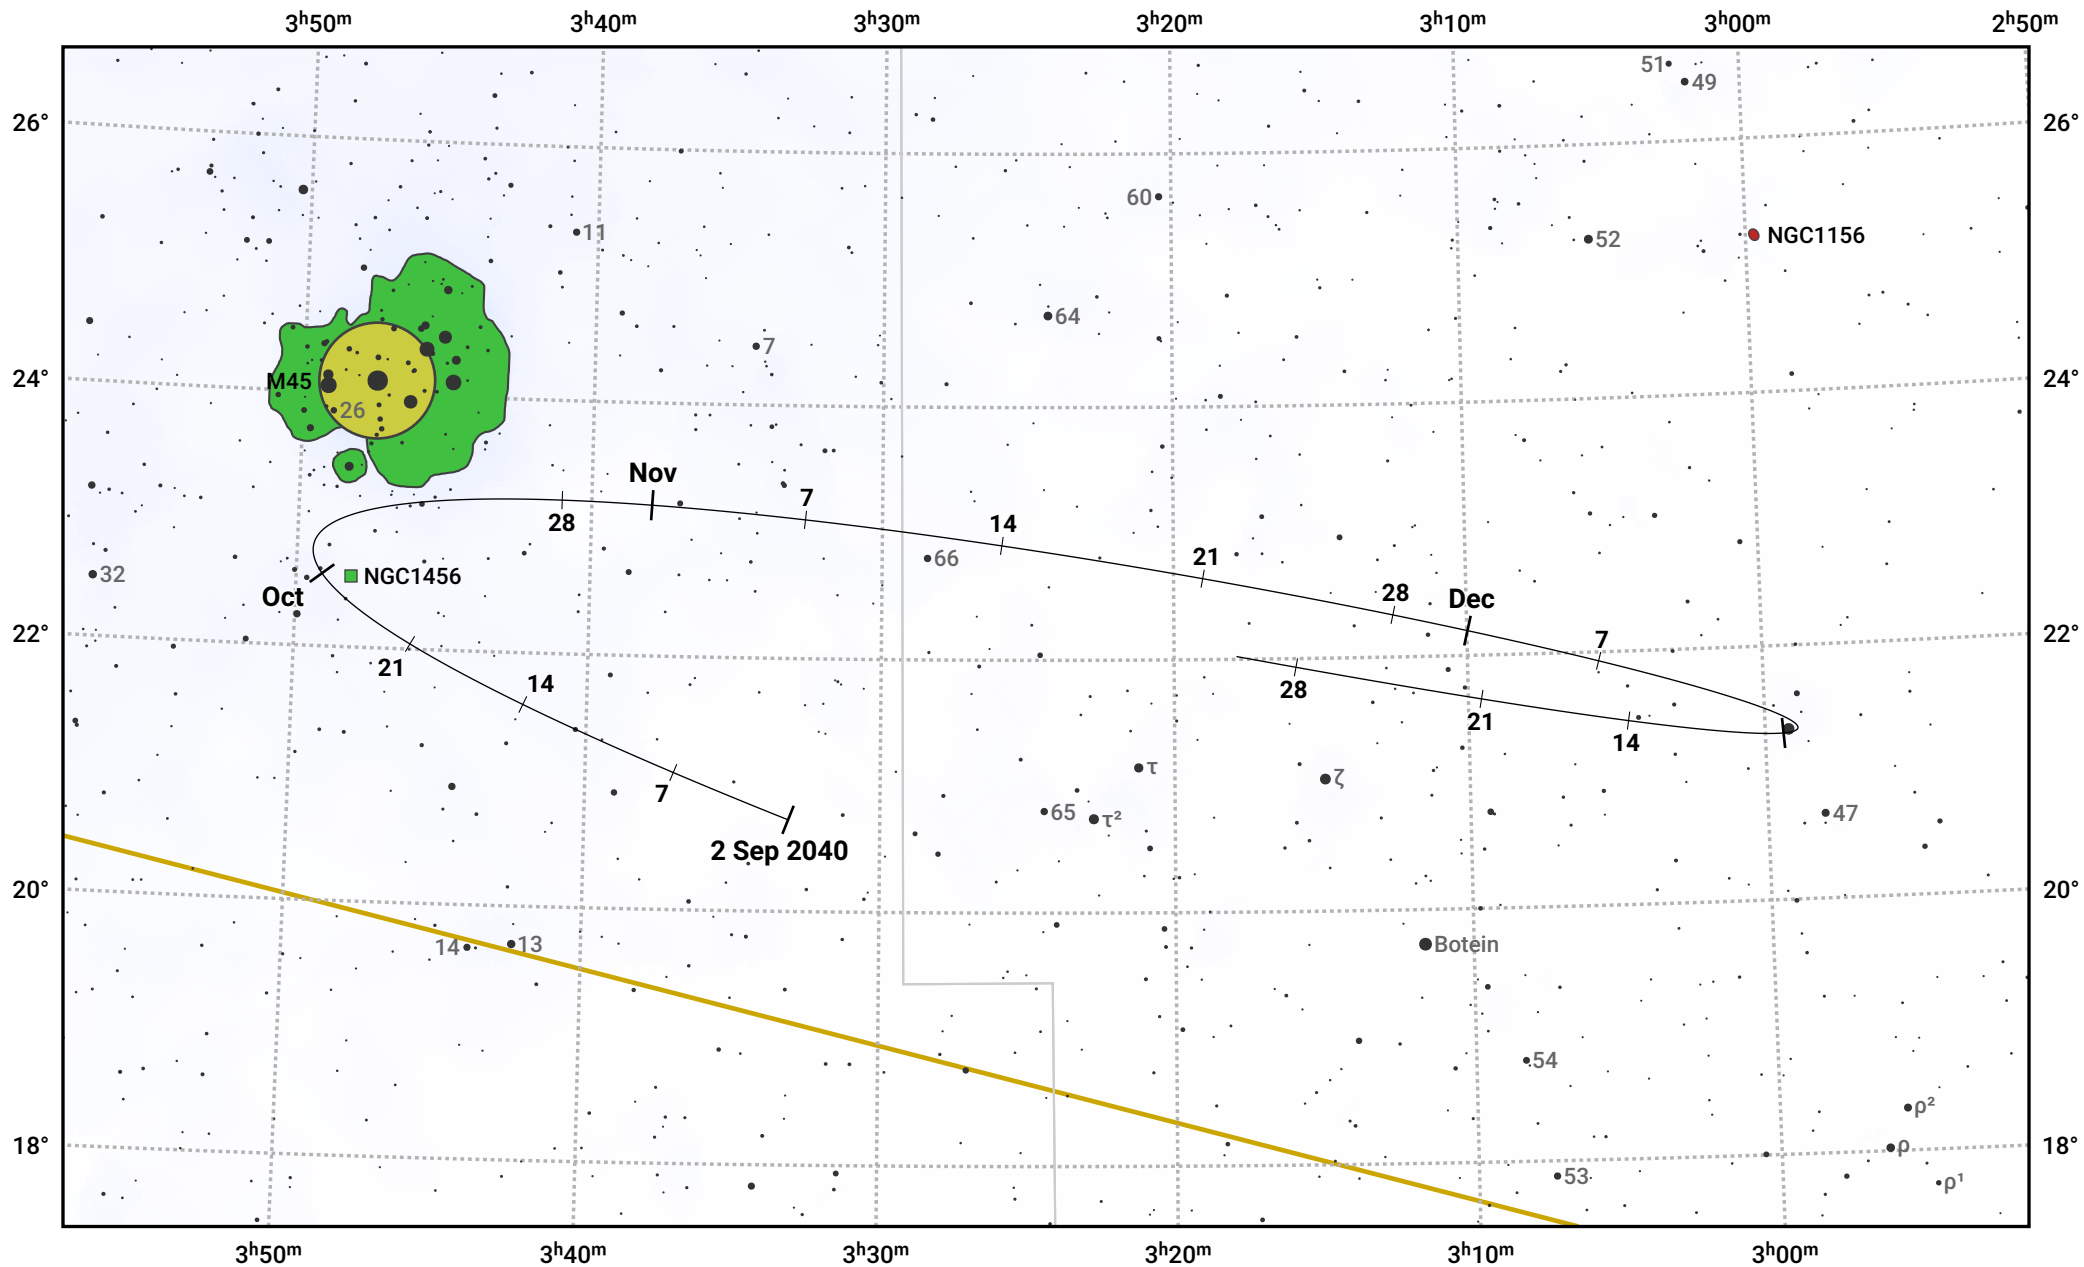

# The path of Asteroid 37 Fides around opposition on 16 Nov 2040

© Dominic Ford 2011–2024. Date markers placed at midnight UTC. Downloaded from <https://in-the-sky.org>

Magnitude scale: 10.0 9.0 8.0 7.0 6.0 5.0 4.0 3.0 2.0

— Ecliptic Plane

Galaxy Bright nebula Open cluster Globular cluster

Date	Mag	Phase
2040 Oct 1	11.0	97%
2040 Oct 17	10.6	98%
2040 Nov 1	10.2	99%
2040 Dec 1	10.1	99%
2041 Jan 1	10.9	97%