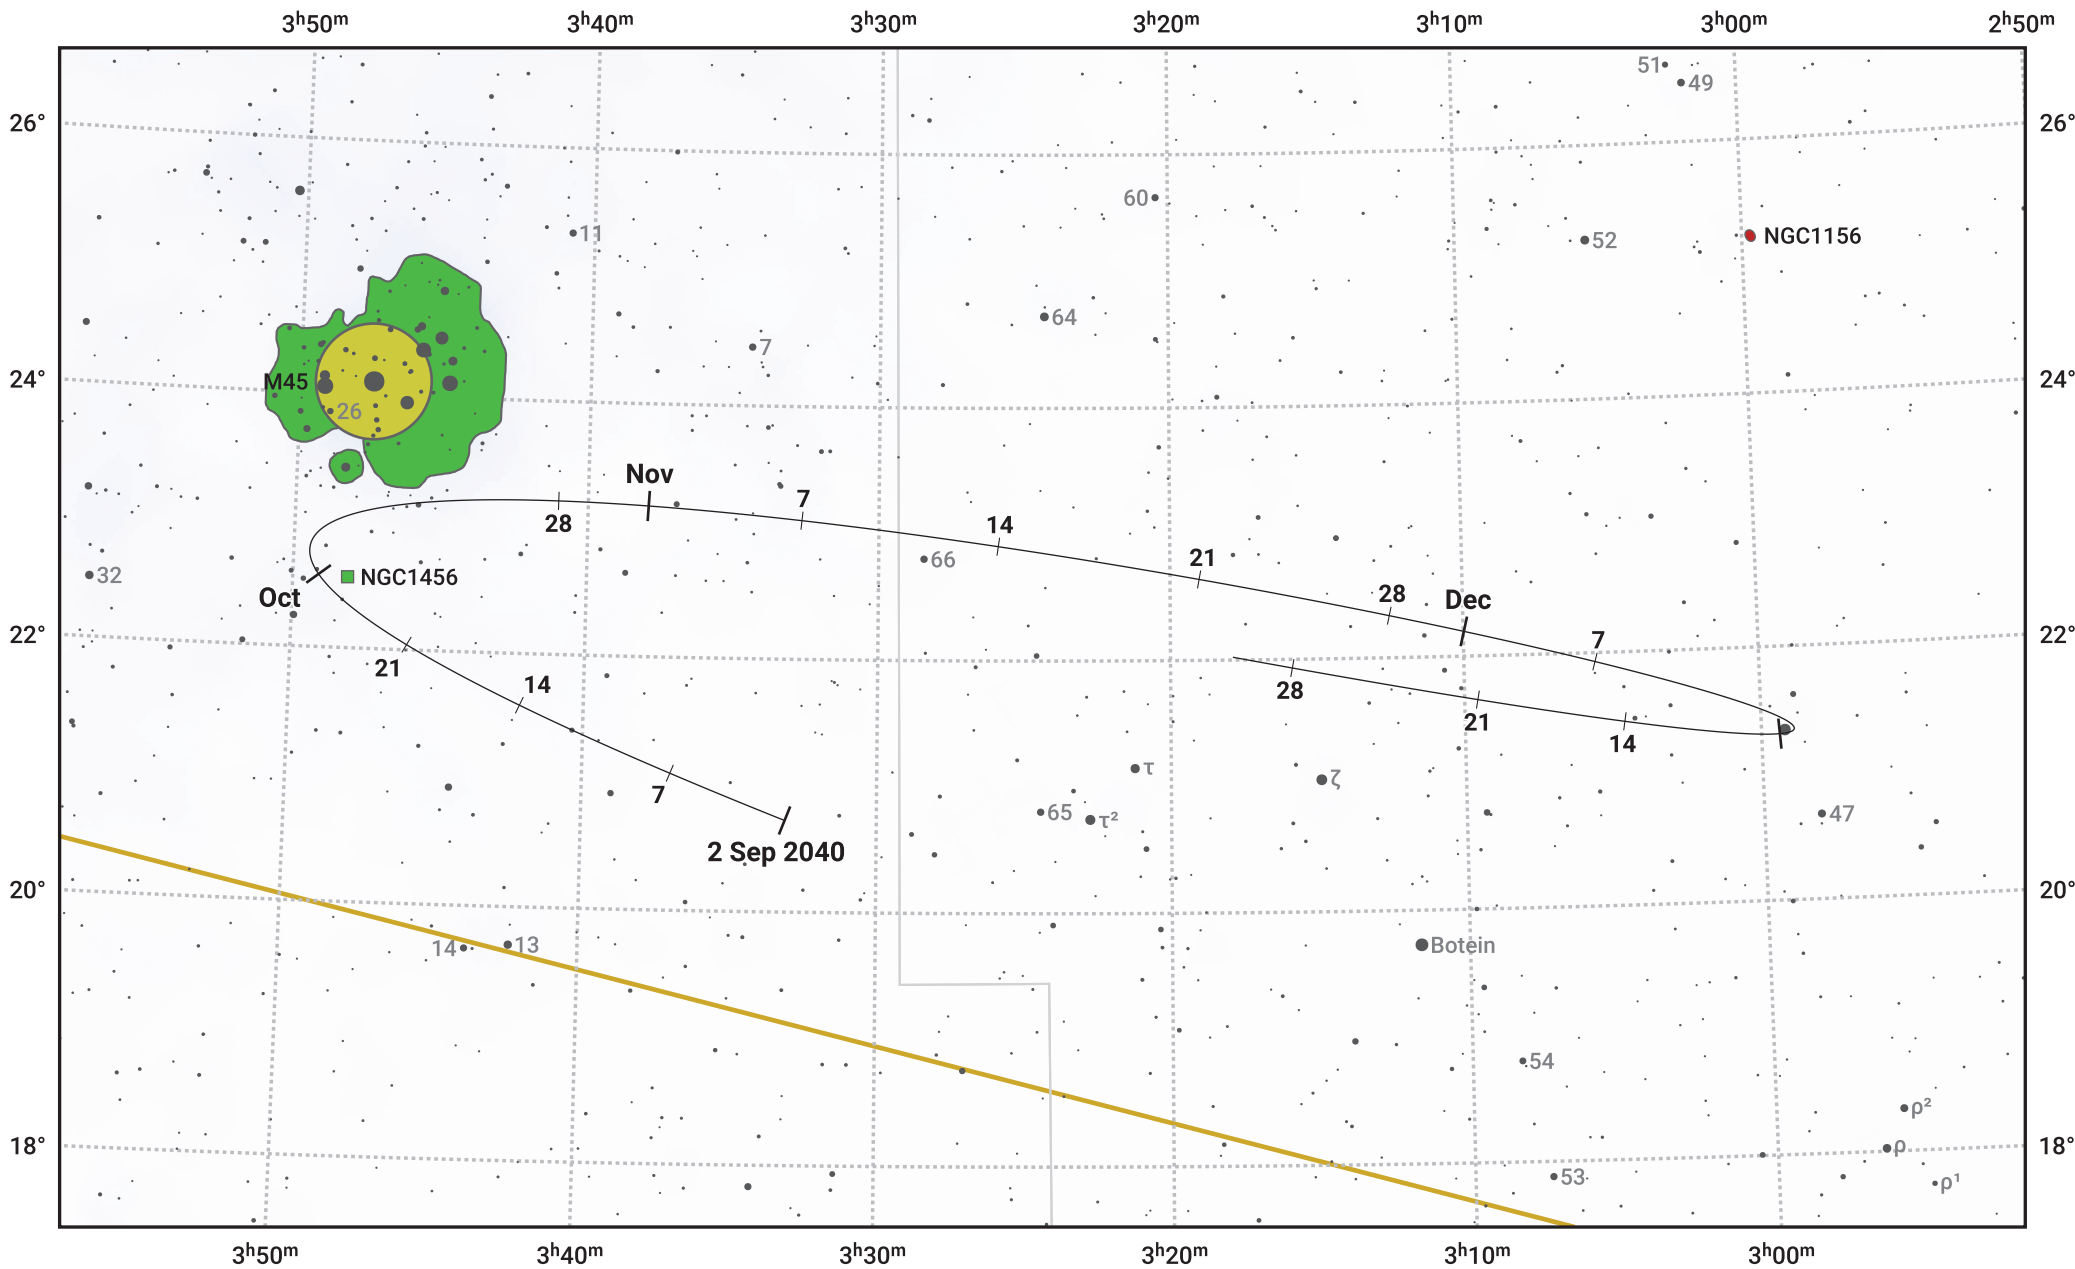

The path of Asteroid 37 Fides around opposition on 16 Nov 2040

© Dominic Ford 2011–2024. Date markers placed at midnight UTC. Downloaded from <https://in-the-sky.org>

Magnitude scale: 10.0 9.0 8.0 7.0 6.0 5.0 4.0 3.0 2.0

— Ecliptic Plane

Galaxy Bright nebula Open cluster Globular cluster

Date	Mag	Phase
2040 Oct 1	11.0	97%
2040 Oct 17	10.6	98%
2040 Nov 1	10.2	99%
2040 Dec 1	10.1	99%
2041 Jan 1	10.9	97%