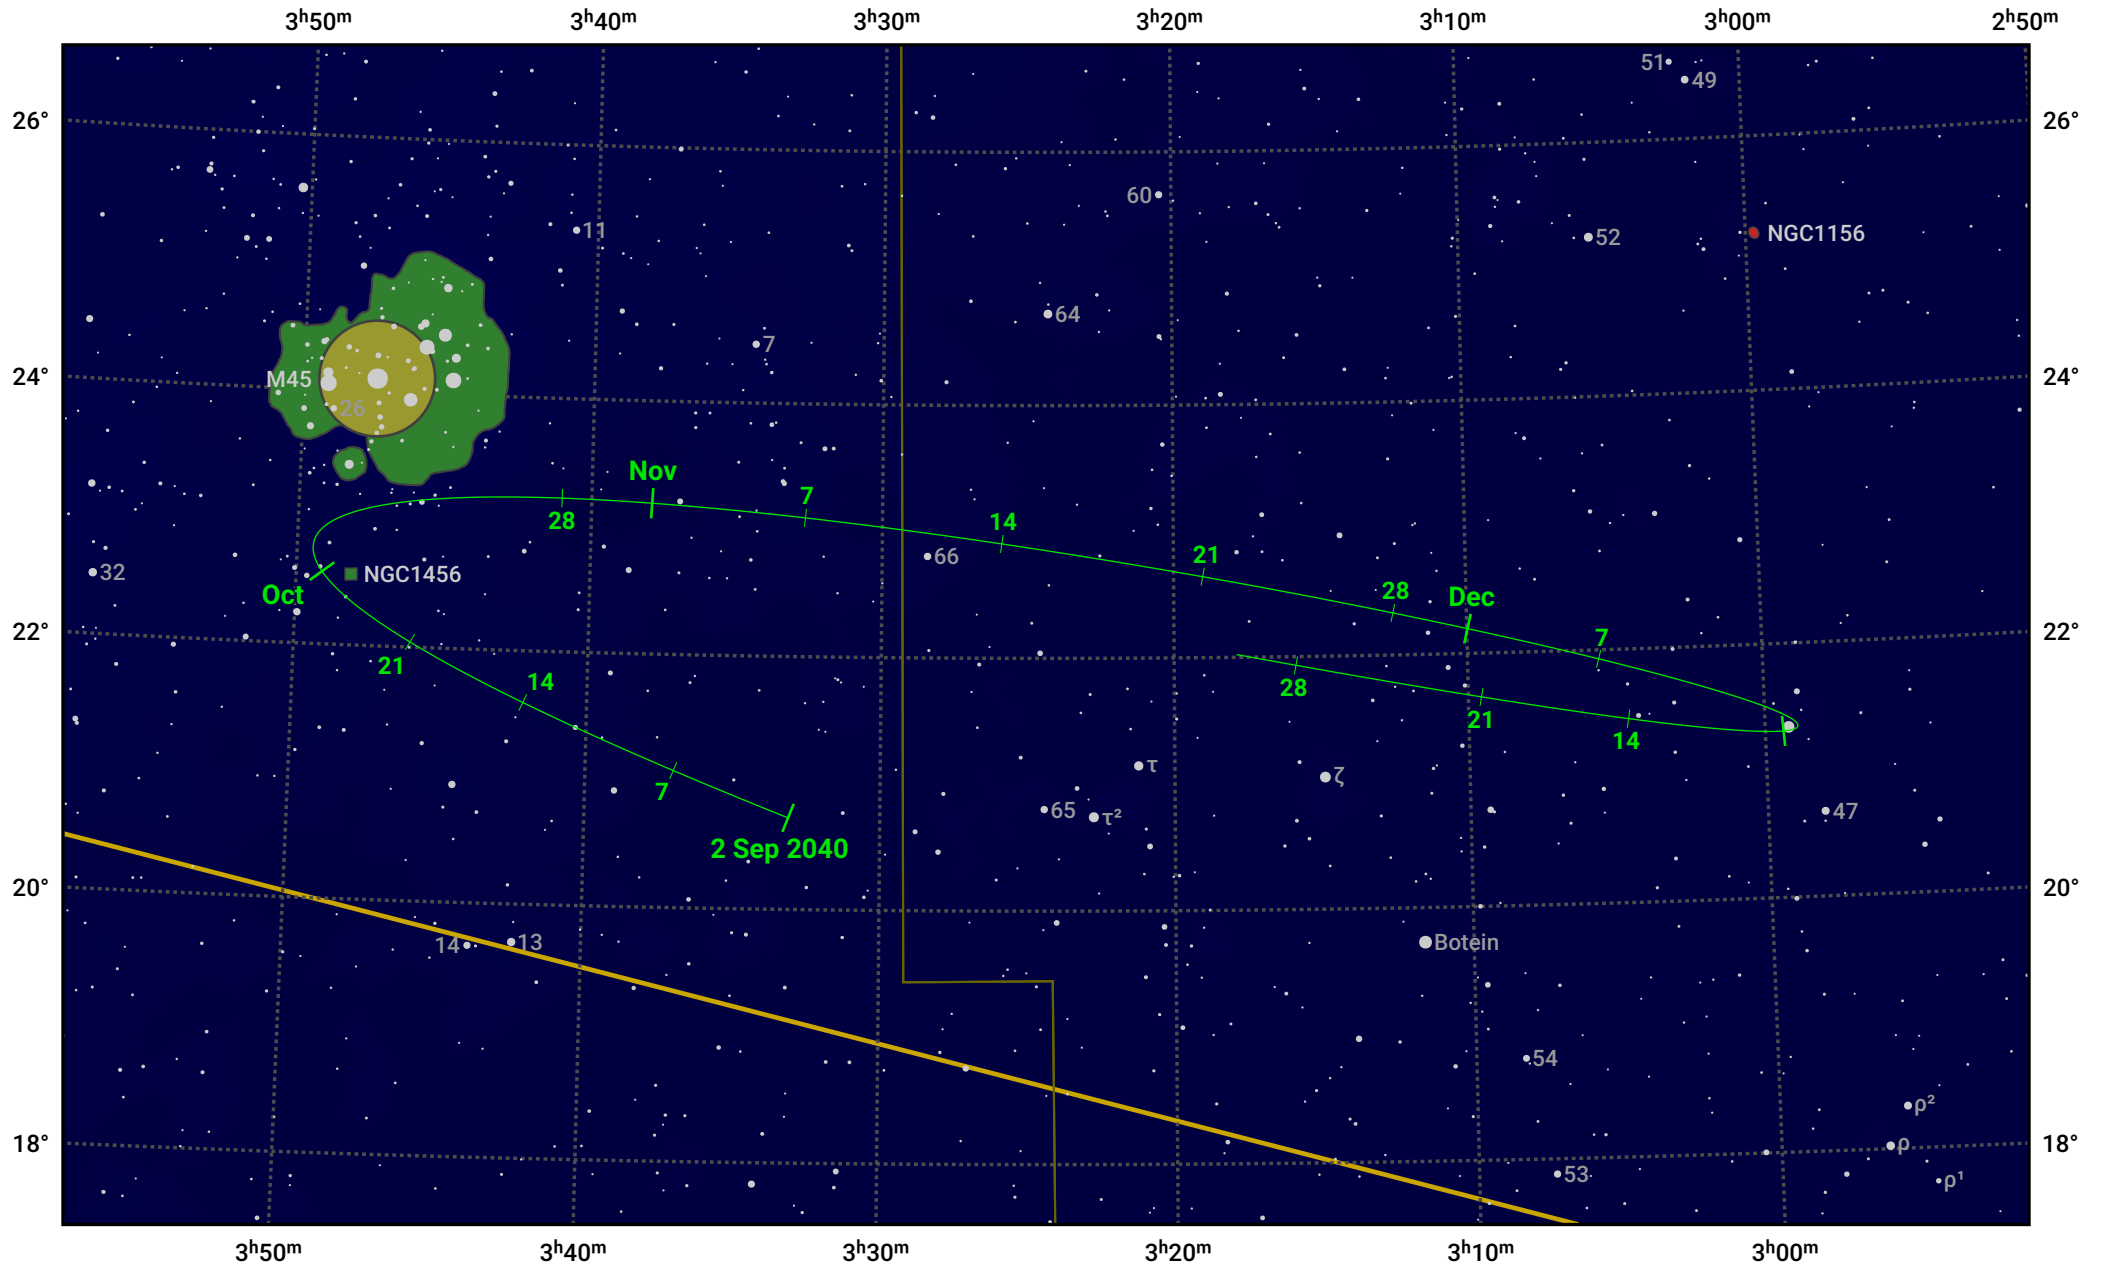

# The path of Asteroid 37 Fides around opposition on 16 Nov 2040

© Dominic Ford 2011–2024. Date markers placed at midnight UTC. Downloaded from <https://in-the-sky.org>

Magnitude scale: 10.0 9.0 8.0 7.0 6.0 5.0 4.0 3.0 2.0

— Ecliptic Plane

Galaxy Bright nebula Open cluster Globular cluster

Date	Mag	Phase
2040 Oct 1	11.0	97%
2040 Oct 17	10.6	98%
2040 Nov 1	10.2	99%
2040 Dec 1	10.1	99%
2041 Jan 1	10.9	97%