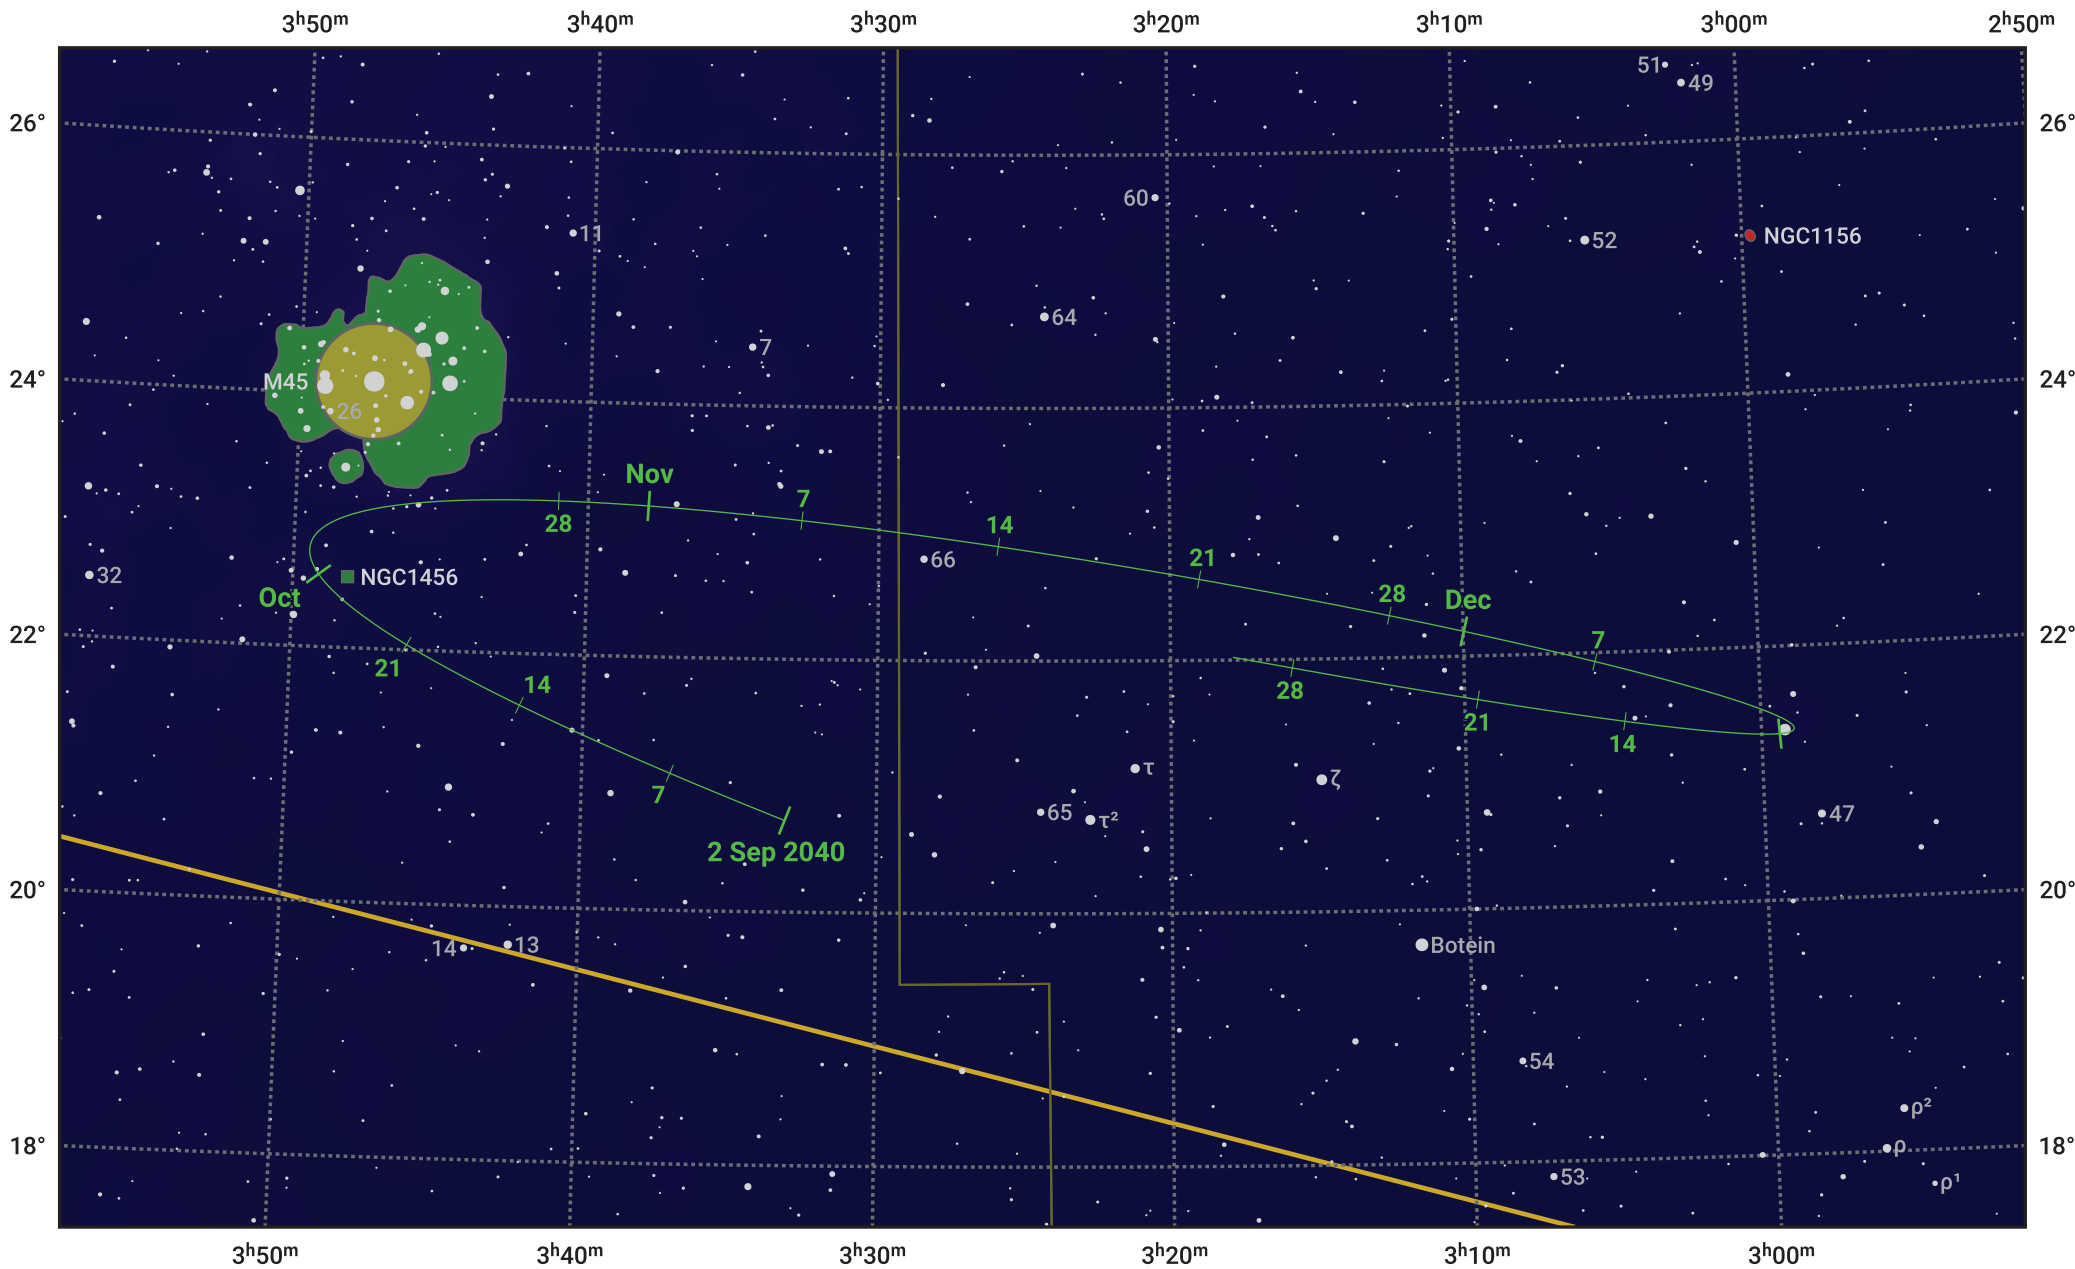

# The path of Asteroid 37 Fides around opposition on 16 Nov 2040

© Dominic Ford 2011–2024. Date markers placed at midnight UTC. Downloaded from <https://in-the-sky.org>

Magnitude scale: 10.0 9.0 8.0 7.0 6.0 5.0 4.0 3.0 2.0

— Ecliptic Plane

Galaxy    Bright nebula    Open cluster    Globular cluster

Date	Mag	Phase
2040 Oct 1	11.0	97%
2040 Oct 17	10.6	98%
2040 Nov 1	10.2	99%
2040 Dec 1	10.1	99%
2041 Jan 1	10.9	97%