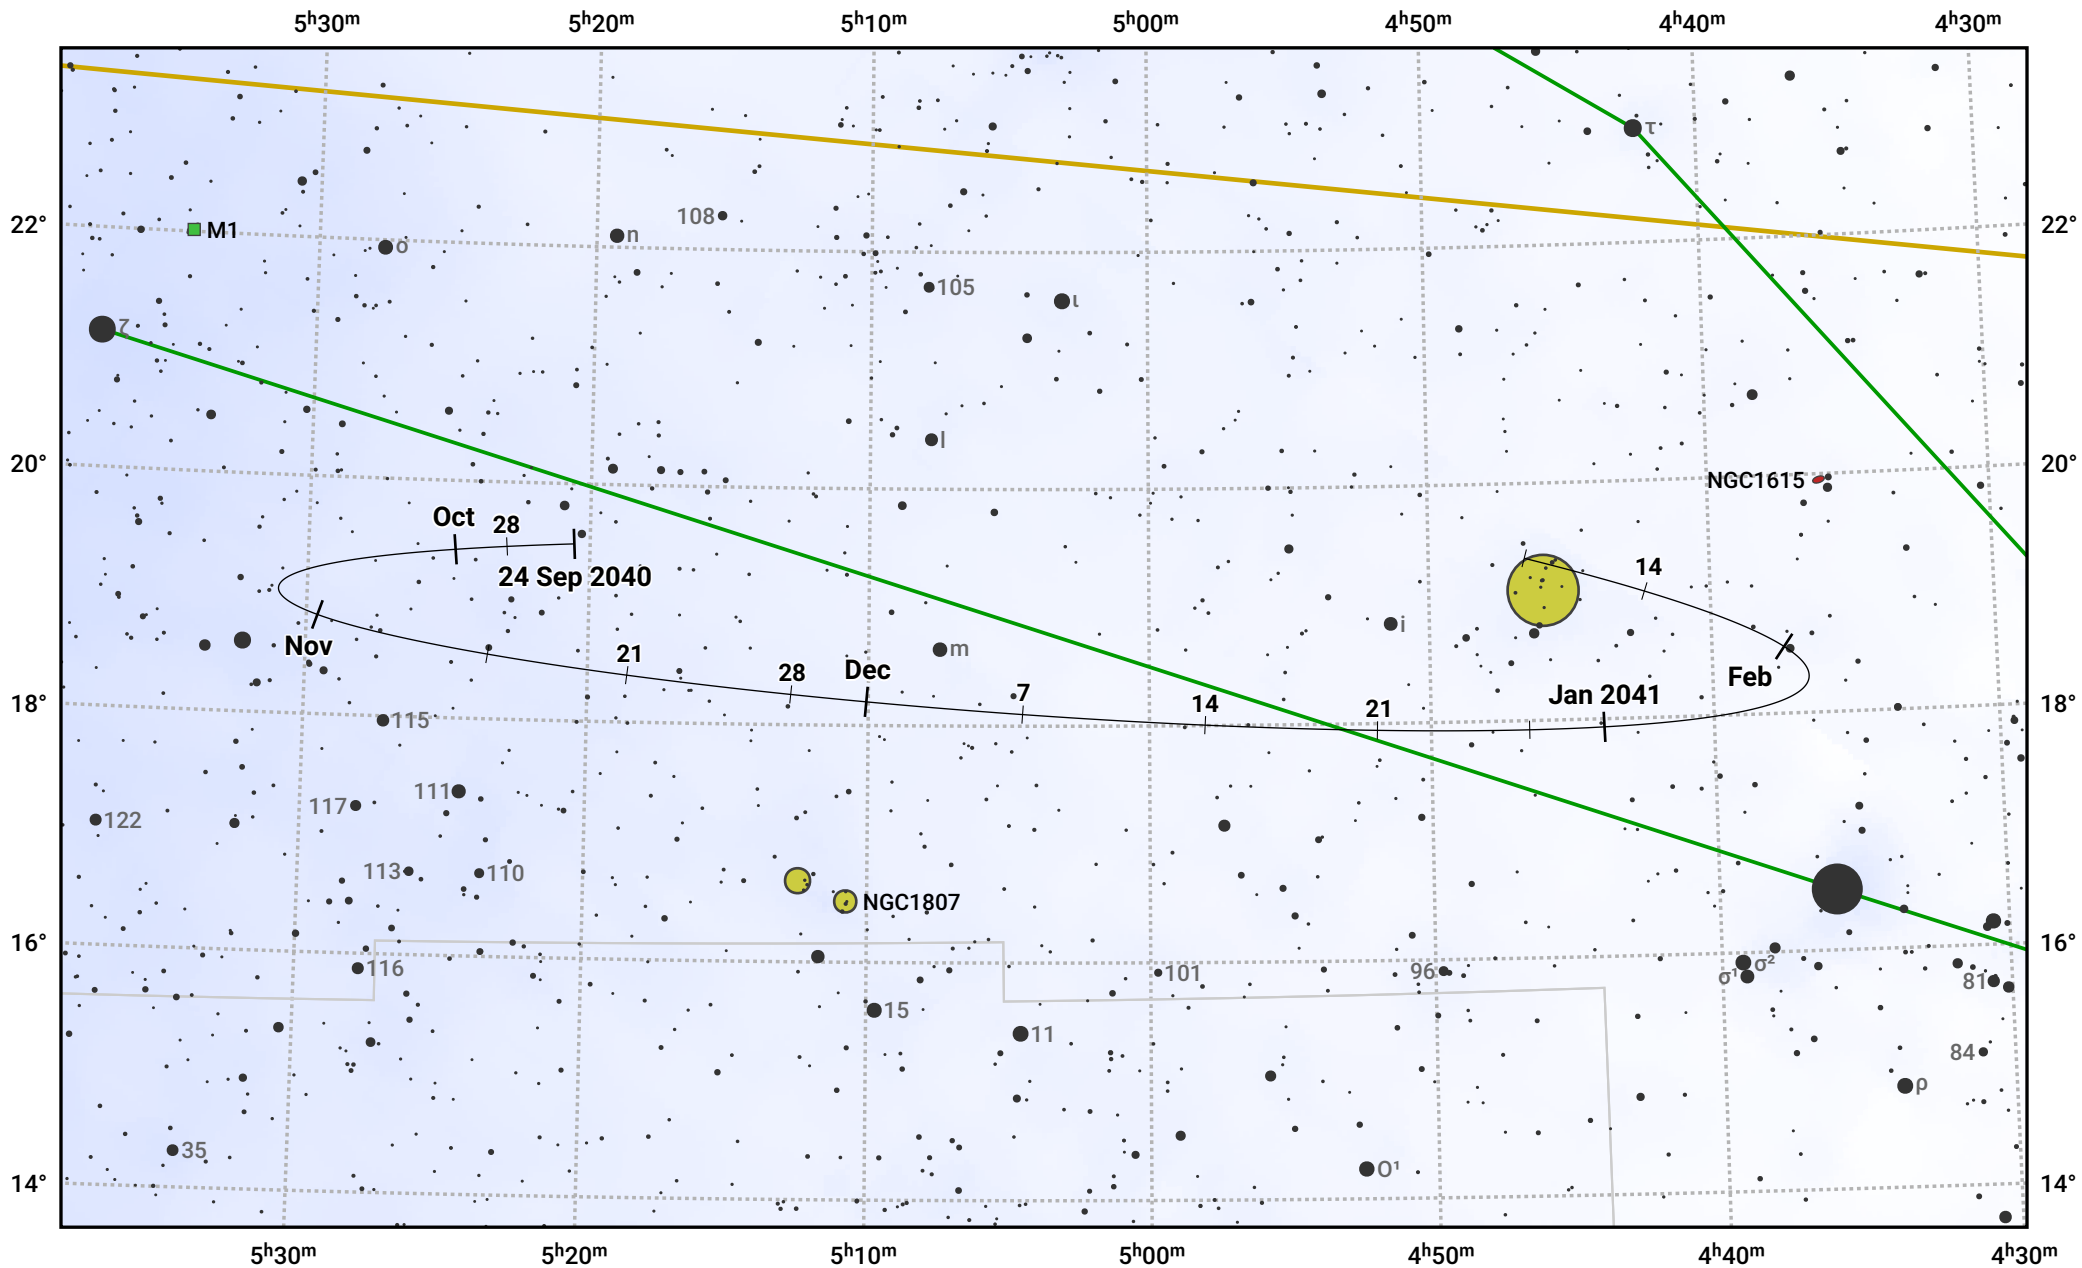

# The path of Asteroid 16 Psyche around opposition on 8 Dec 2040

© Dominic Ford 2011–2024. Date markers placed at midnight UTC. Downloaded from <https://in-the-sky.org>

Magnitude scale: 10.0 9.0 8.0 7.0 6.0 5.0 4.0 3.0 2.0 1.0 0.0

— Ecliptic Plane

Galaxy Bright nebula Open cluster Globular cluster

Date	Mag
2040 Oct 1	11.0
2040 Nov 1	10.5
2040 Nov 20	10.1
2040 Dec 1	9.8
2041 Jan 1	10.3
2041 Feb 1	11.0
2041 Feb 6	11.1