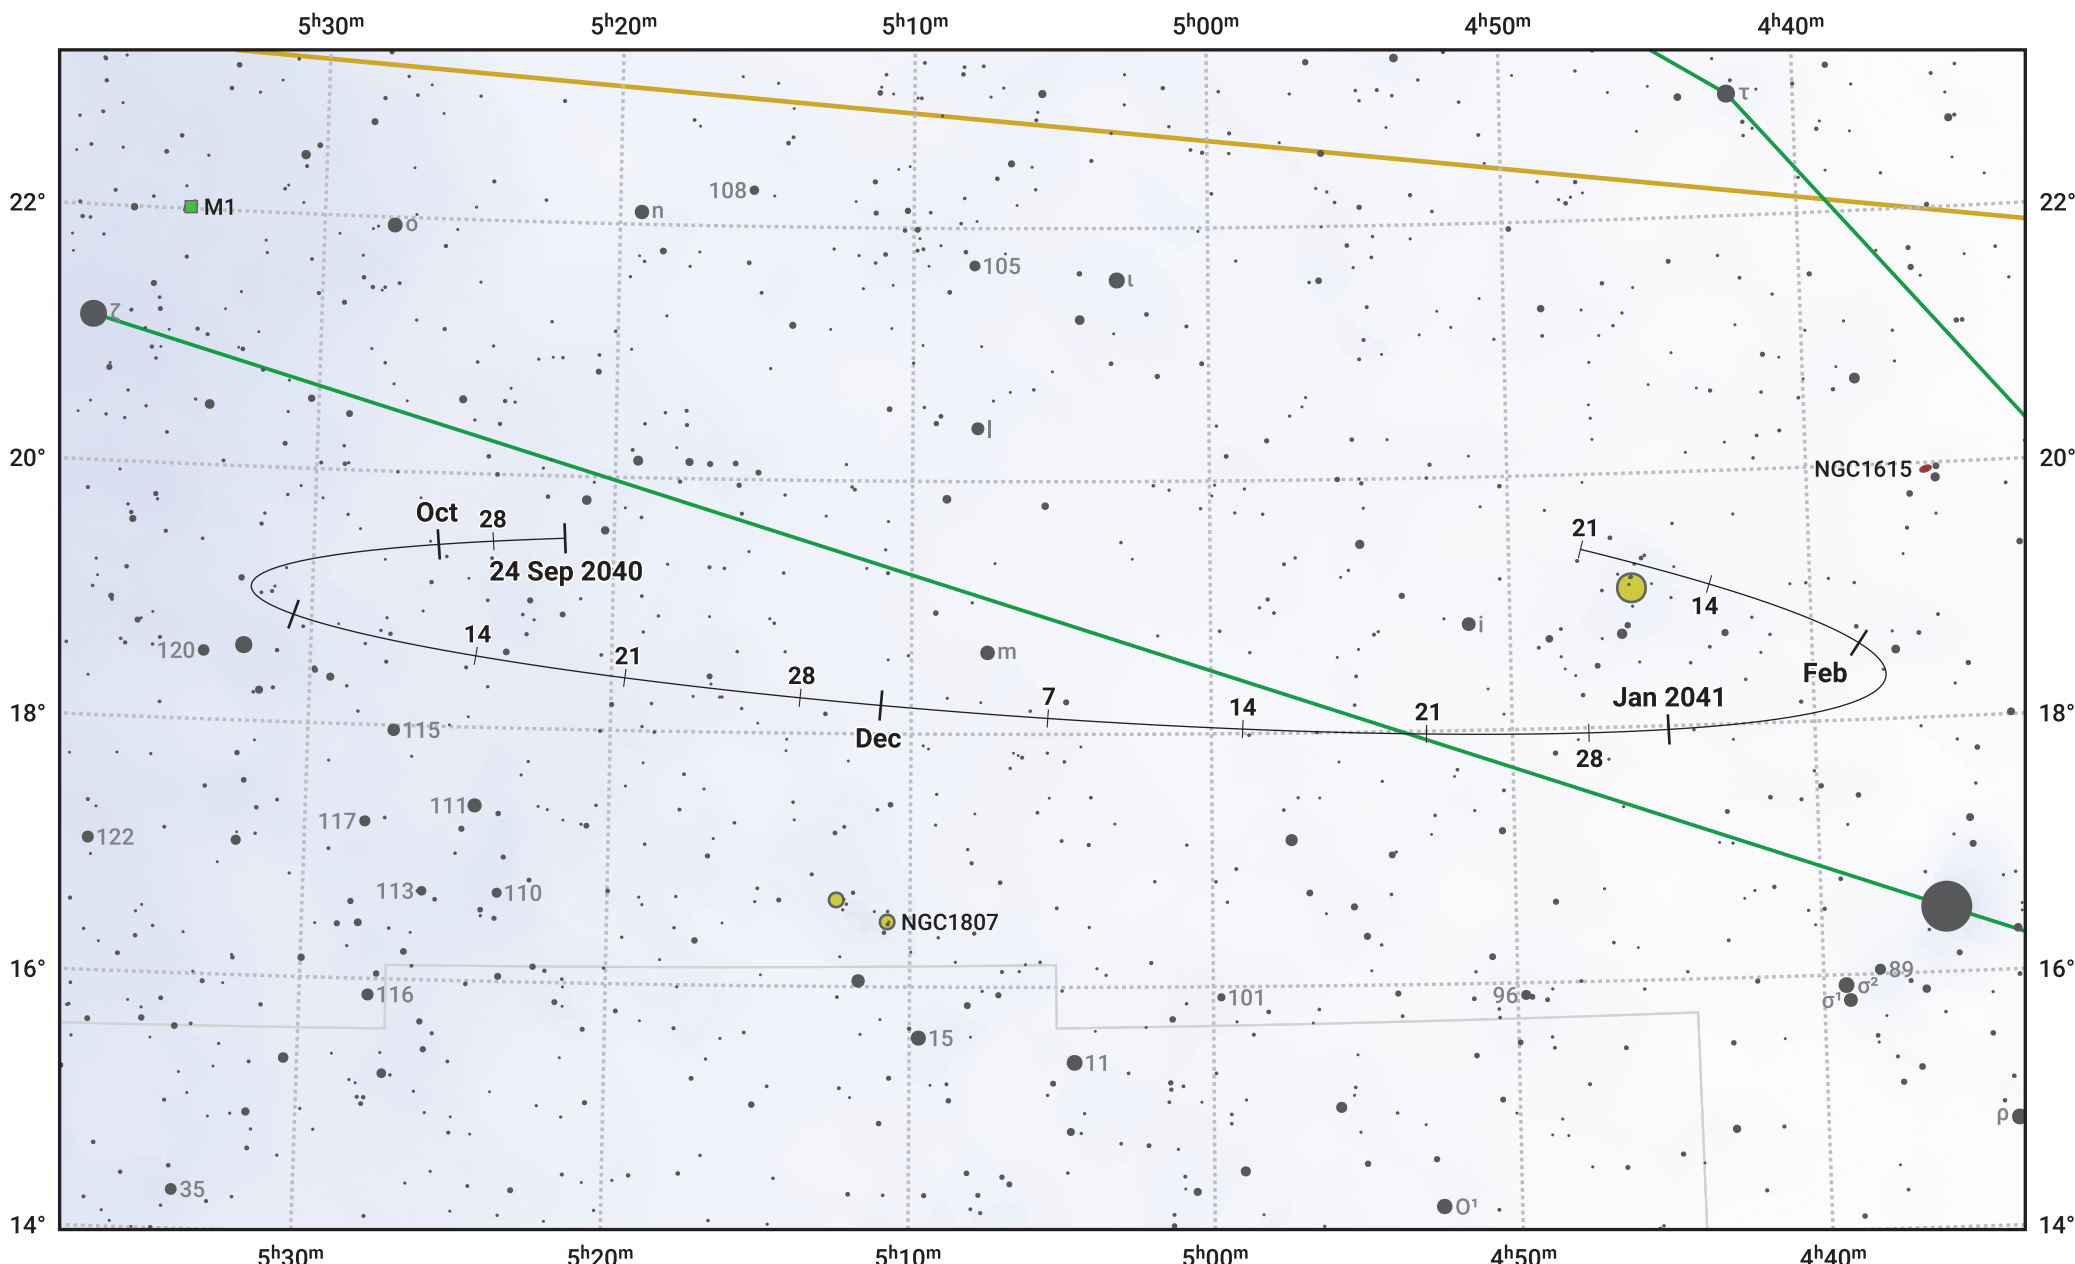

The path of Asteroid 16 Psyche around opposition on 8 Dec 2040

© Dominic Ford 2011–2024. Date markers placed at midnight UTC. Downloaded from <https://in-the-sky.org>

Magnitude scale: 10.0 9.0 8.0 7.0 6.0 5.0 4.0 3.0 2.0 1.0 0.0

— Ecliptic Plane

Galaxy Bright nebula Open cluster Globular cluster

Date	Mag
2040 Oct 1	11.0
2040 Nov 1	10.5
2040 Nov 20	10.1
2040 Dec 1	9.8
2041 Jan 1	10.3
2041 Feb 1	11.0
2041 Feb 6	11.1