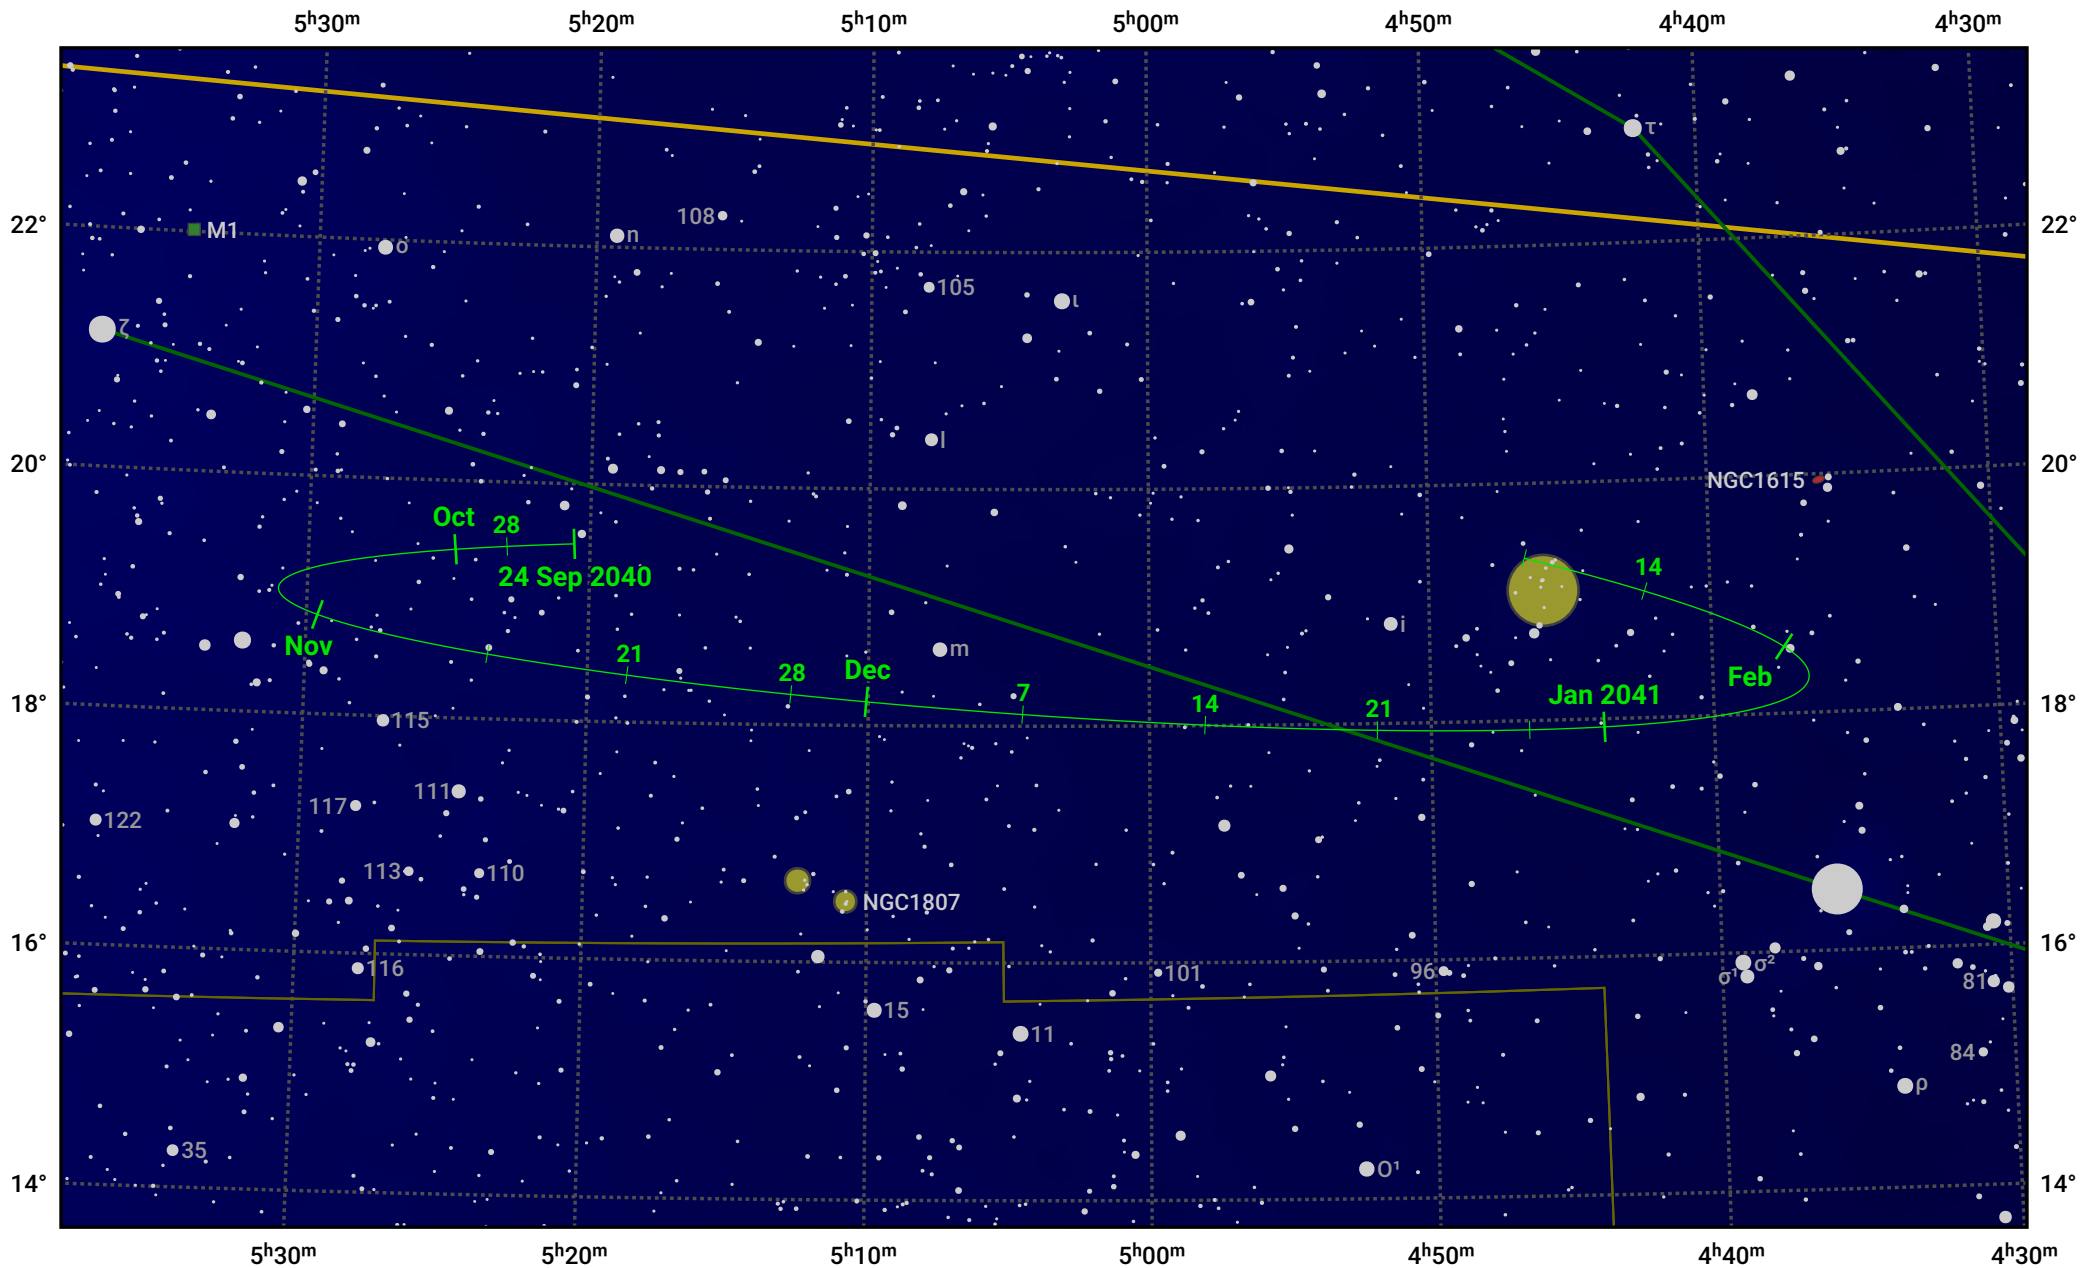

The path of Asteroid 16 Psyche around opposition on 8 Dec 2040

© Dominic Ford 2011–2024. Date markers placed at midnight UTC. Downloaded from <https://in-the-sky.org>

Magnitude scale: 10.0 9.0 8.0 7.0 6.0 5.0 4.0 3.0 2.0 1.0 0.0

— Ecliptic Plane

Galaxy Bright nebula Open cluster Globular cluster

Date	Mag
2040 Oct 1	11.0
2040 Nov 1	10.5
2040 Nov 20	10.1
2040 Dec 1	9.8
2041 Jan 1	10.3
2041 Feb 1	11.0
2041 Feb 6	11.1