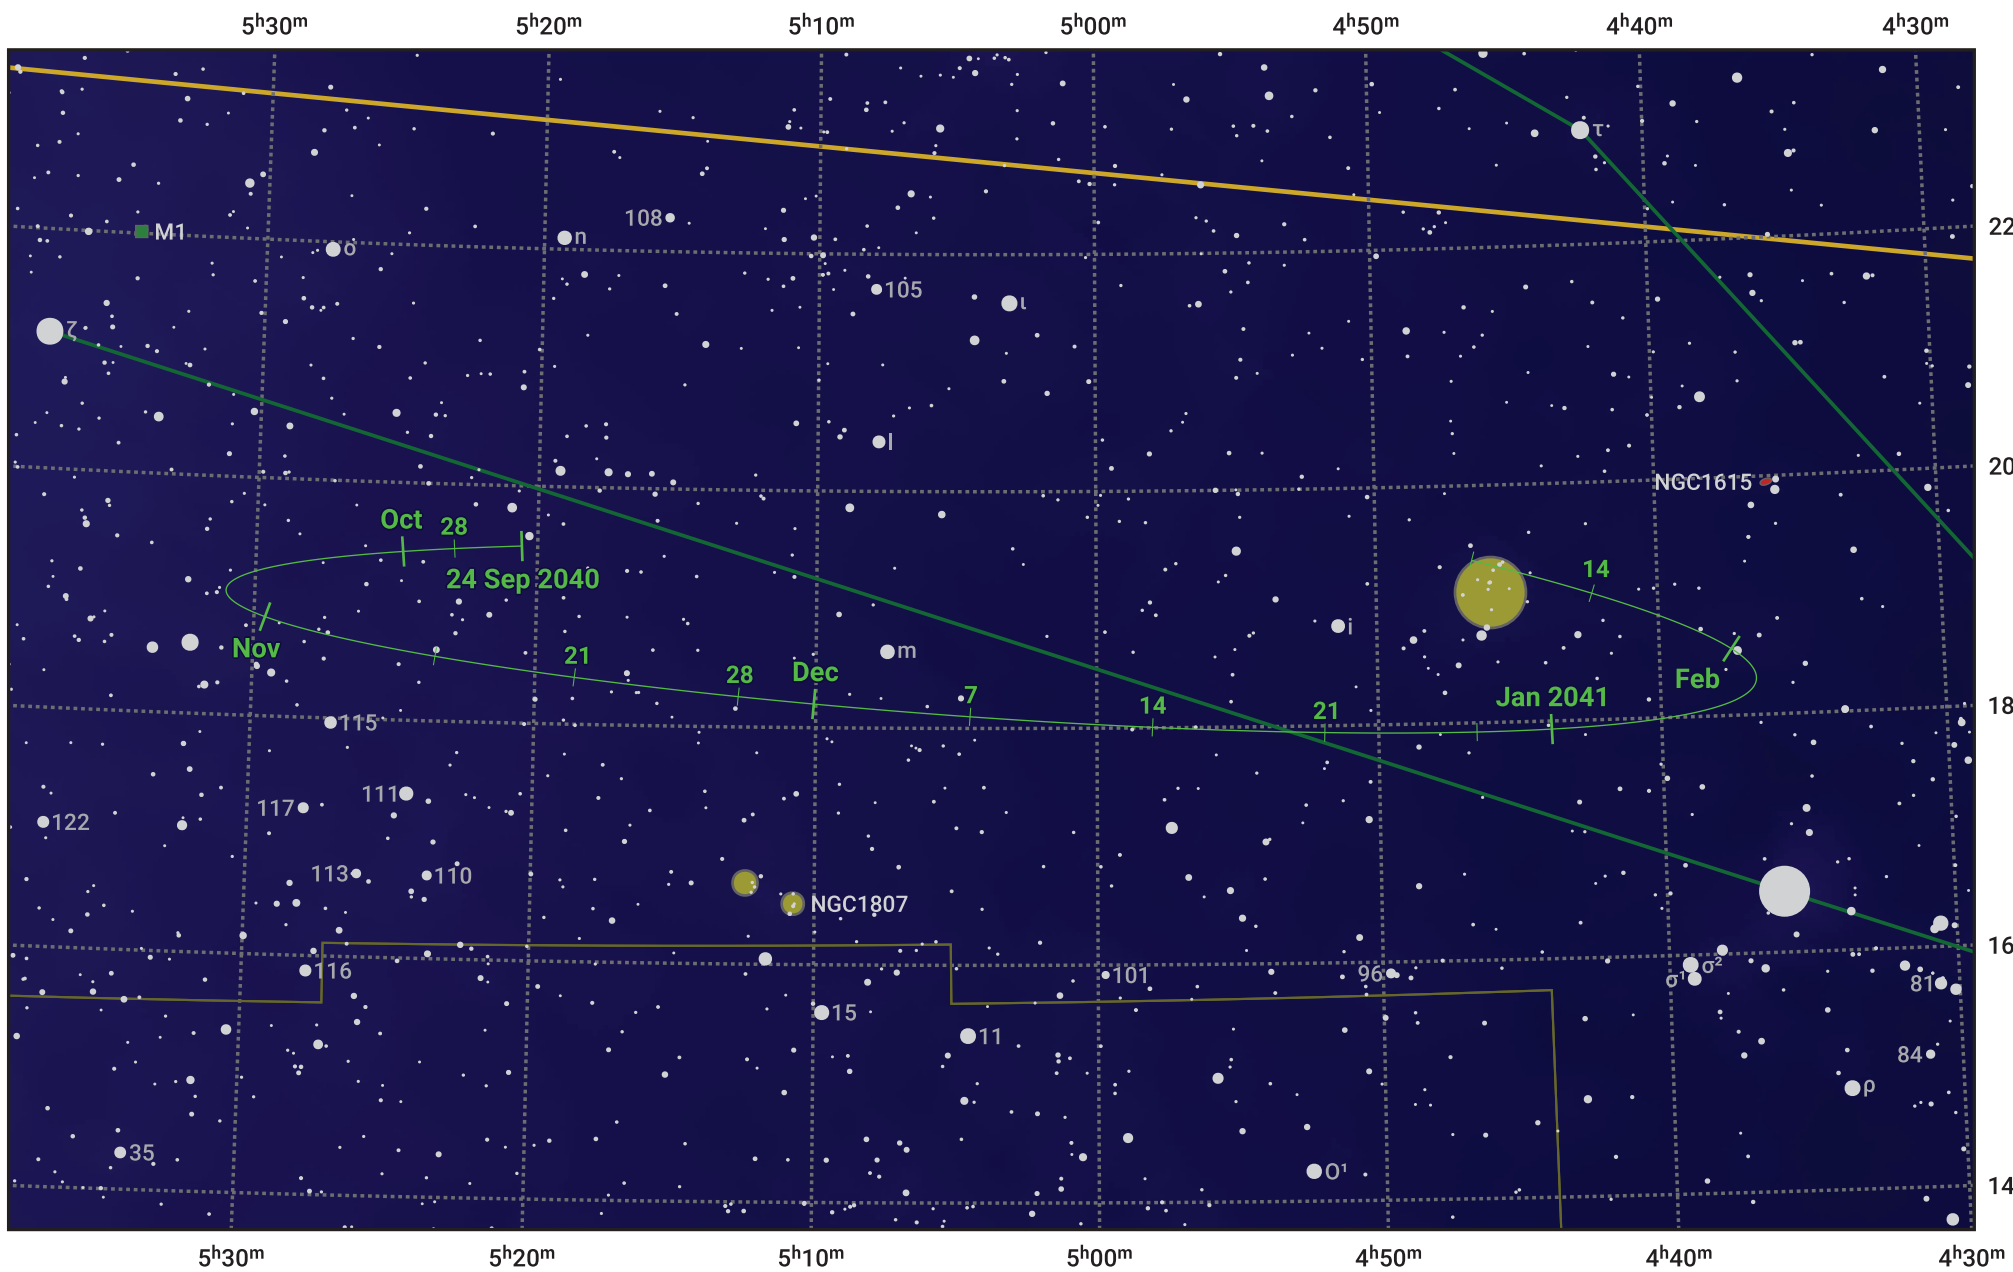

The path of Asteroid 16 Psyche around opposition on 8 Dec 2040

© Dominic Ford 2011–2024. Date markers placed at midnight UTC. Downloaded from <https://in-the-sky.org>

Magnitude scale: 10.0 9.0 8.0 7.0 6.0 5.0 4.0 3.0 2.0 1.0 0.0

— Ecliptic Plane

- Galaxy
- Bright nebula
- Open cluster
- ⊕ Globular cluster

Date	Mag
2040 Oct 1	11.0
2040 Nov 1	10.5
2040 Nov 20	10.1
2040 Dec 1	9.8
2041 Jan 1	10.3
2041 Feb 1	11.0
2041 Feb 6	11.1