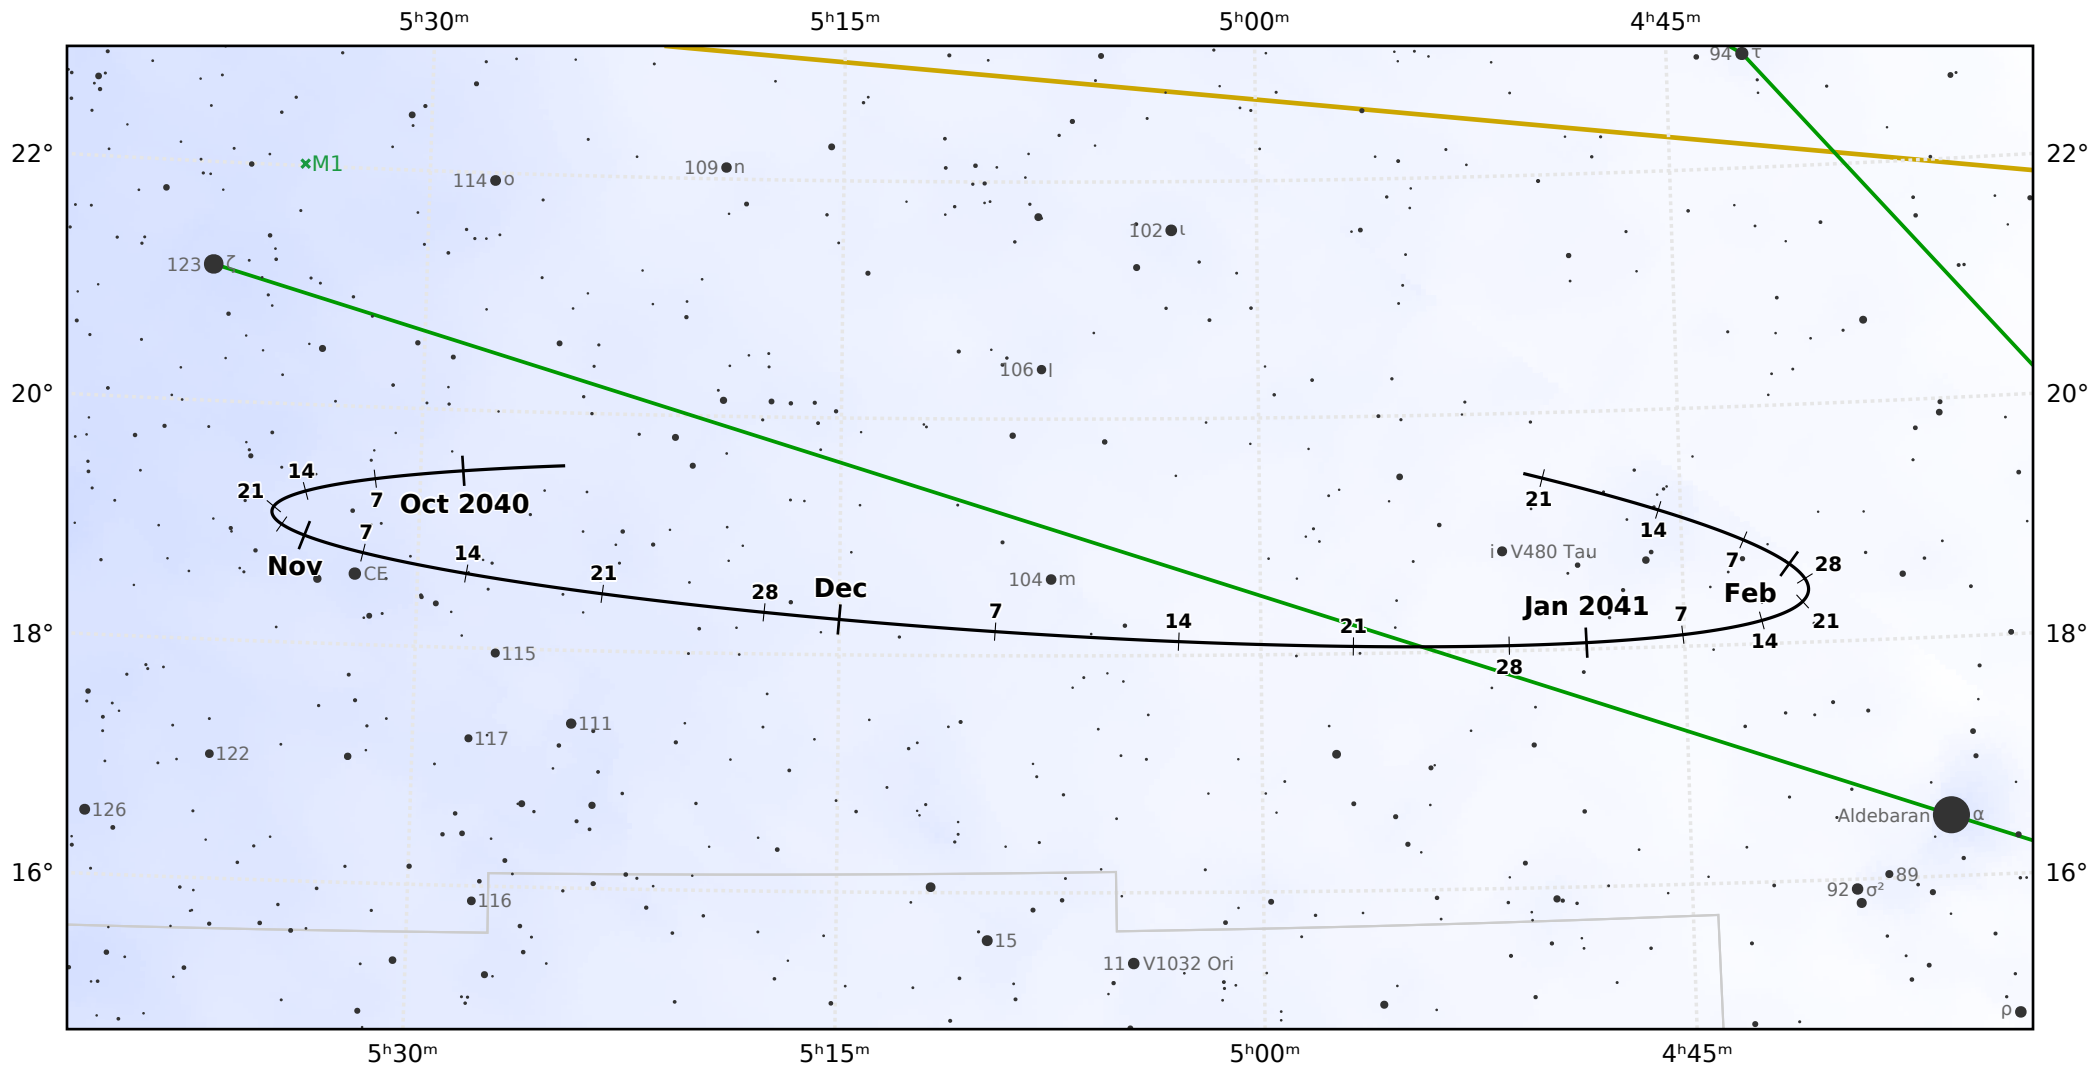

The path of Asteroid 16 Psyche around opposition on 9 Dec 2040

© Dominic Ford 2011-2021. Downloaded from <https://in-the-sky.org>