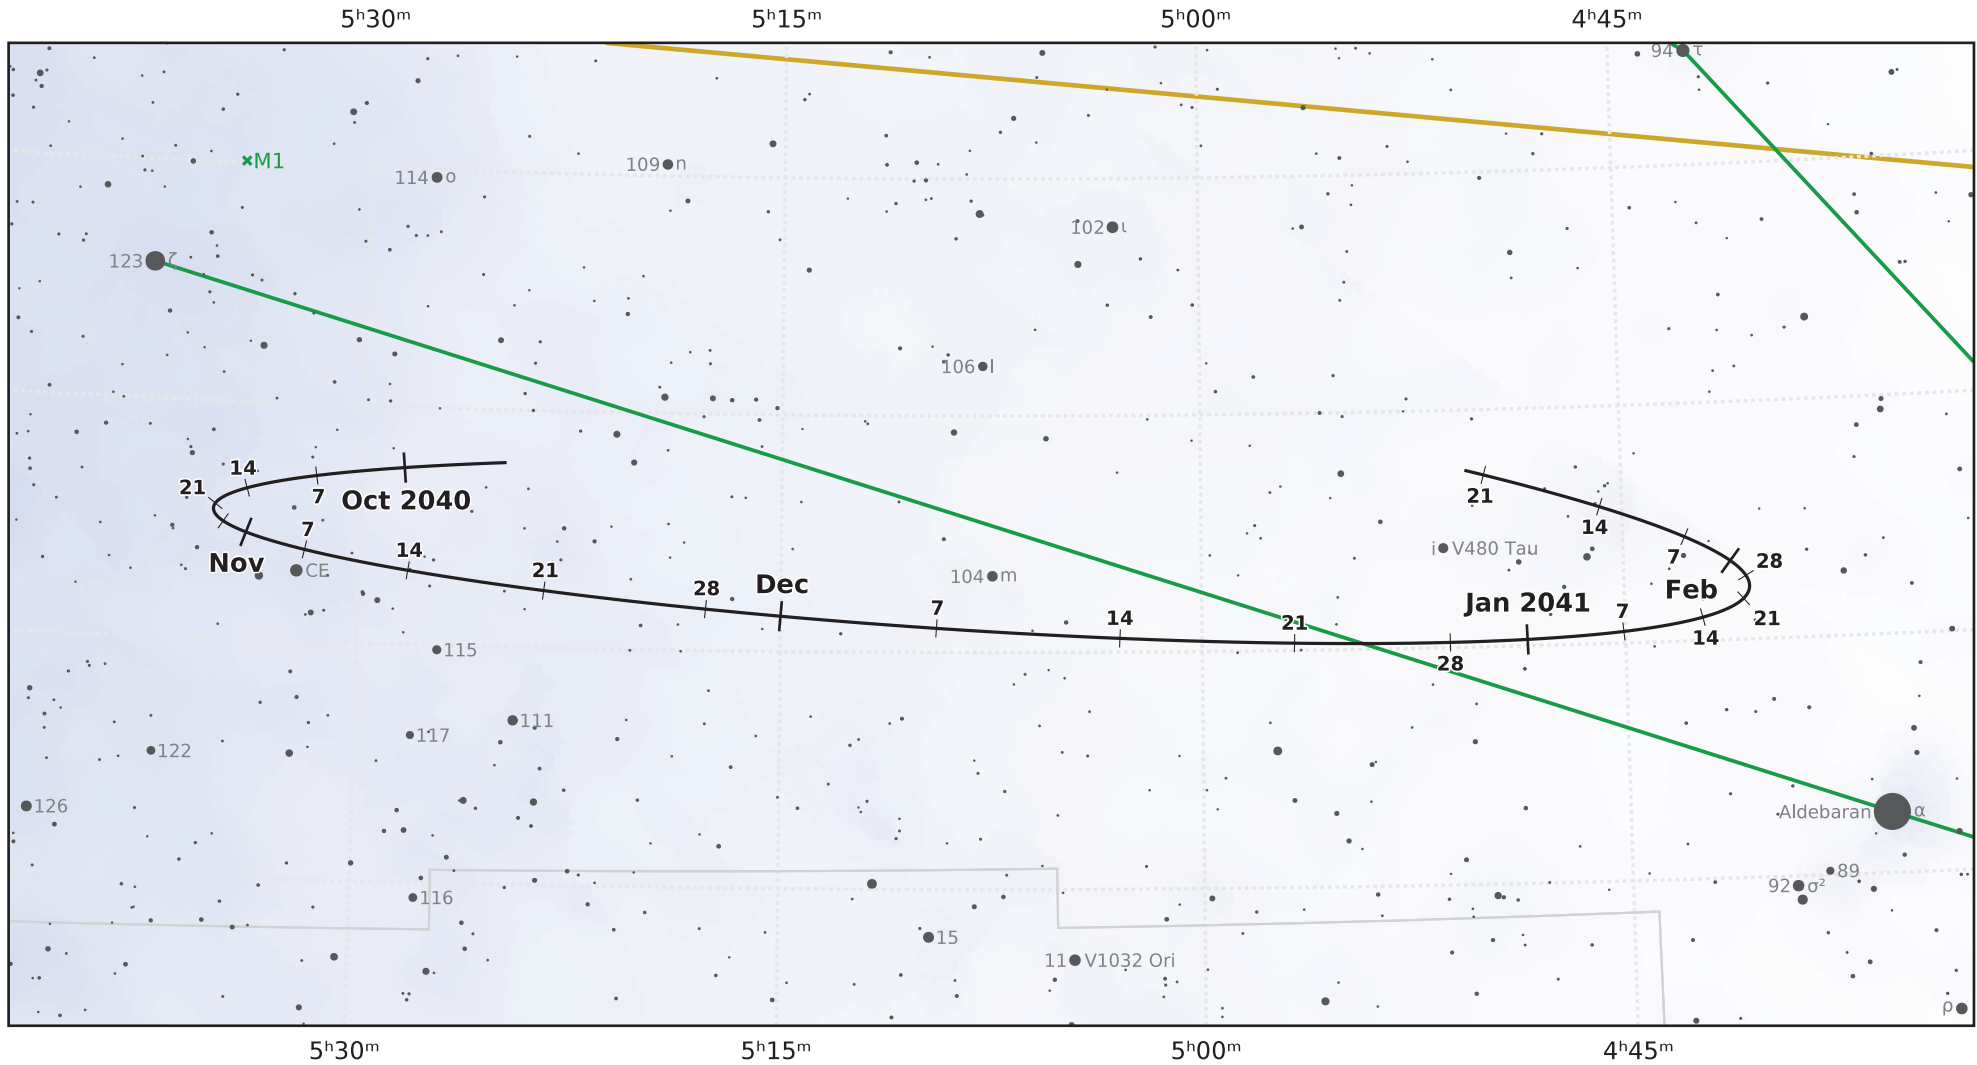

The path of Asteroid 16 Psyche around opposition on 9 Dec 2040

© Dominic Ford 2011–2021. Downloaded from <https://in-the-sky.org>