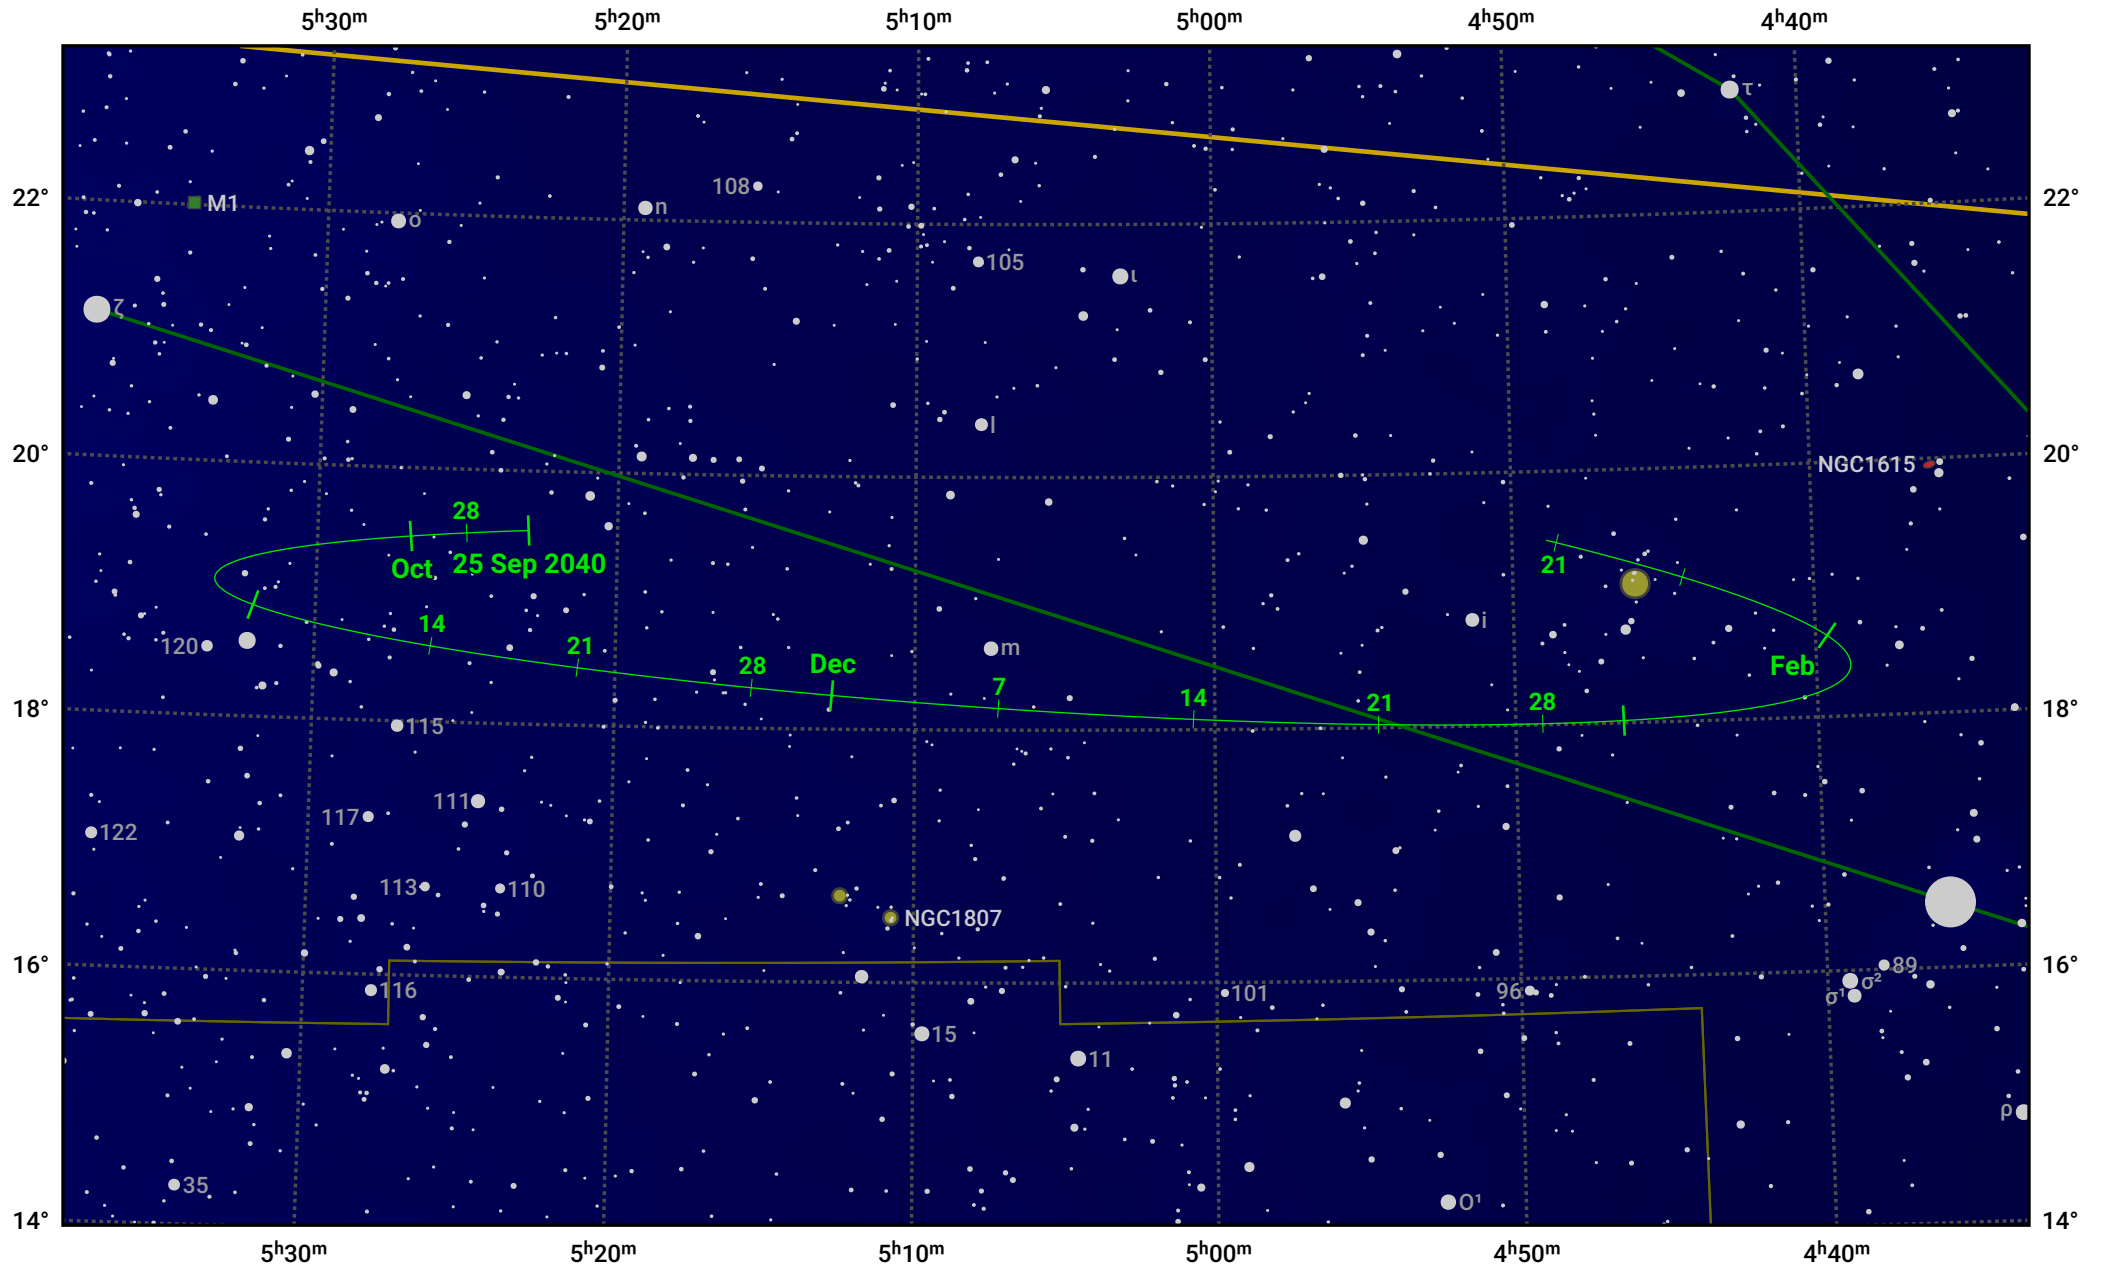

The path of Asteroid 16 Psyche around opposition on 9 Dec 2040

© Dominic Ford 2011–2024. Date markers placed at midnight UTC. Downloaded from <https://in-the-sky.org>

Magnitude scale: 10.0 9.0 8.0 7.0 6.0 5.0 4.0 3.0 2.0 1.0 0.0

— Ecliptic Plane

Galaxy Bright nebula Open cluster Globular cluster

Date	Mag
2040 Oct 1	11.0
2040 Nov 1	10.5
2040 Nov 22	10.1
2040 Dec 1	9.8
2041 Jan 1	10.3
2041 Feb 1	11.0
2041 Feb 5	11.1