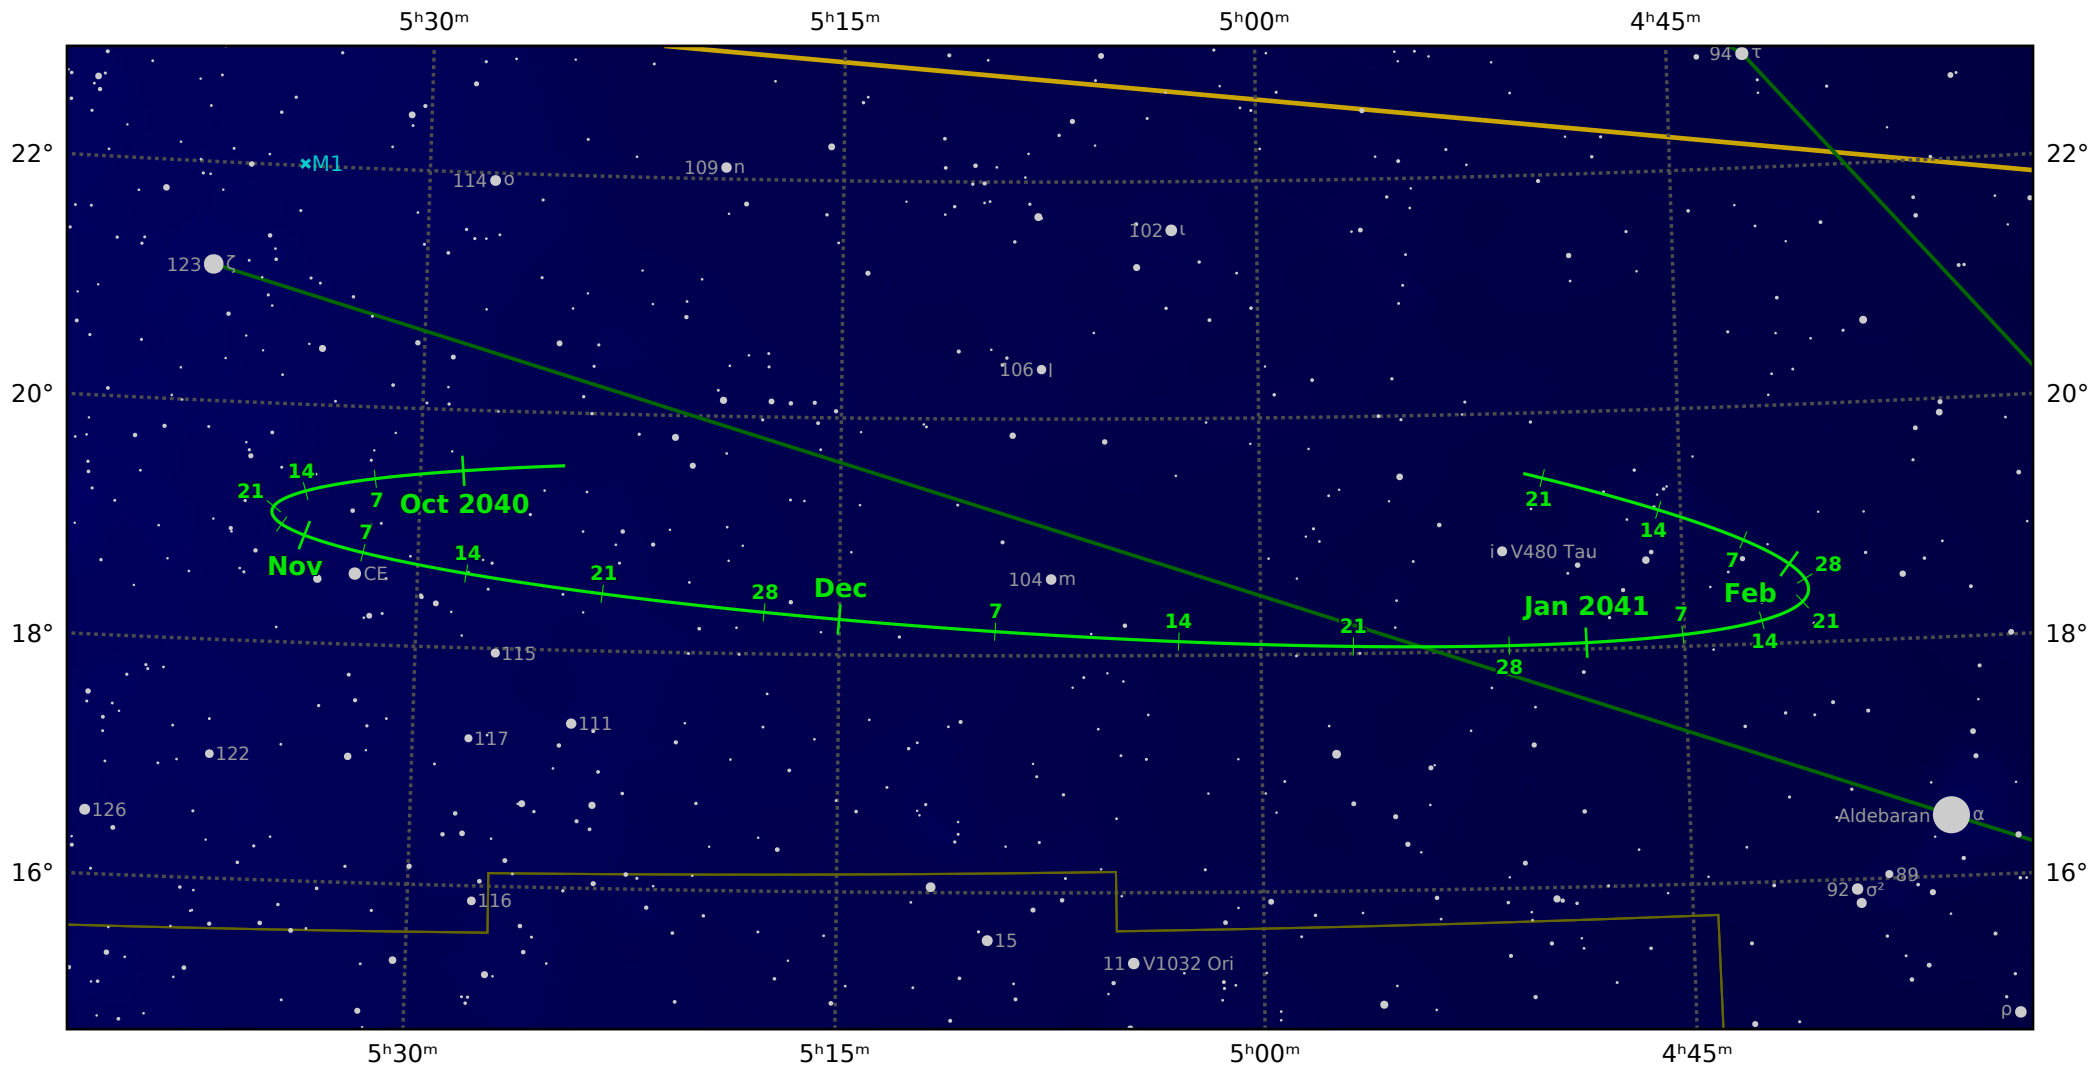

# The path of Asteroid 16 Psyche around opposition on 9 Dec 2040

© Dominic Ford 2011-2021. Downloaded from <https://in-the-sky.org>