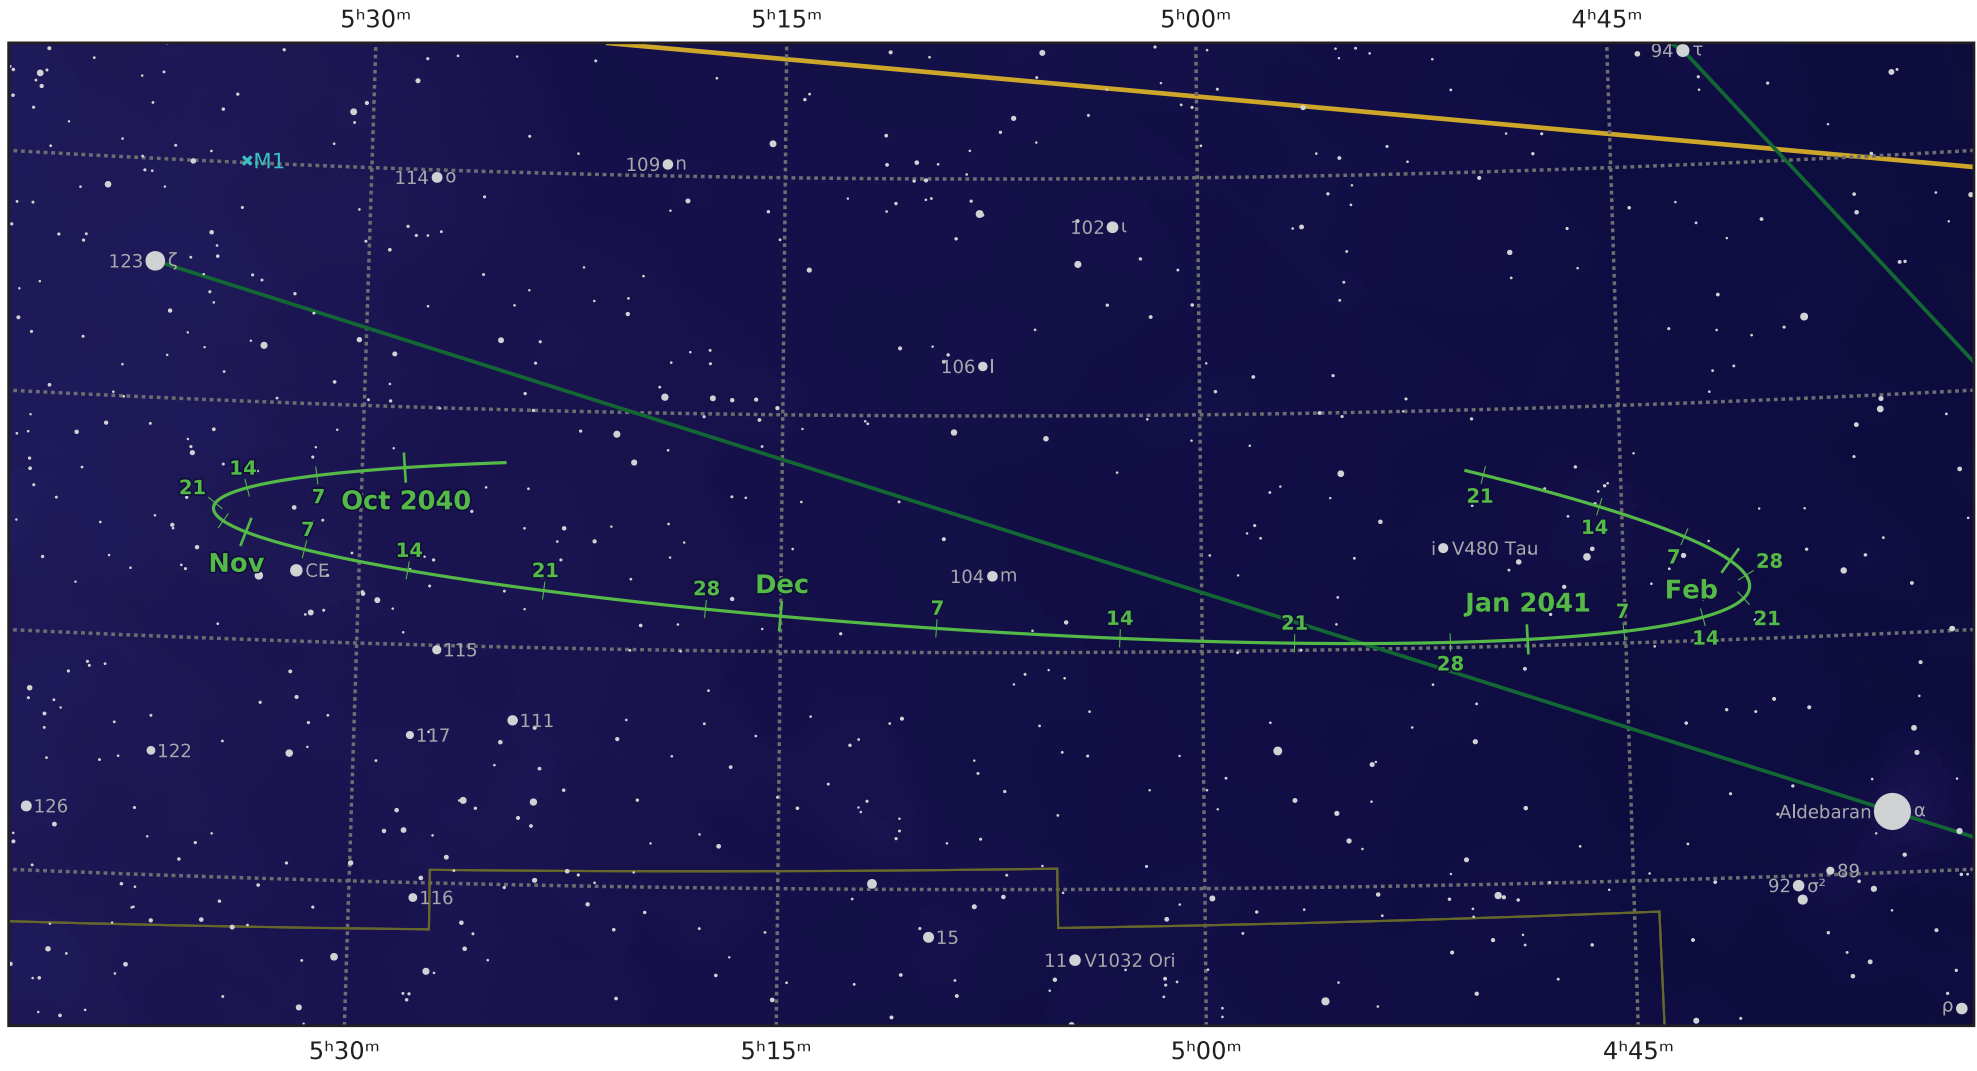

The path of Asteroid 16 Psyche around opposition on 9 Dec 2040

© Dominic Ford 2011–2021. Downloaded from <https://in-the-sky.org>