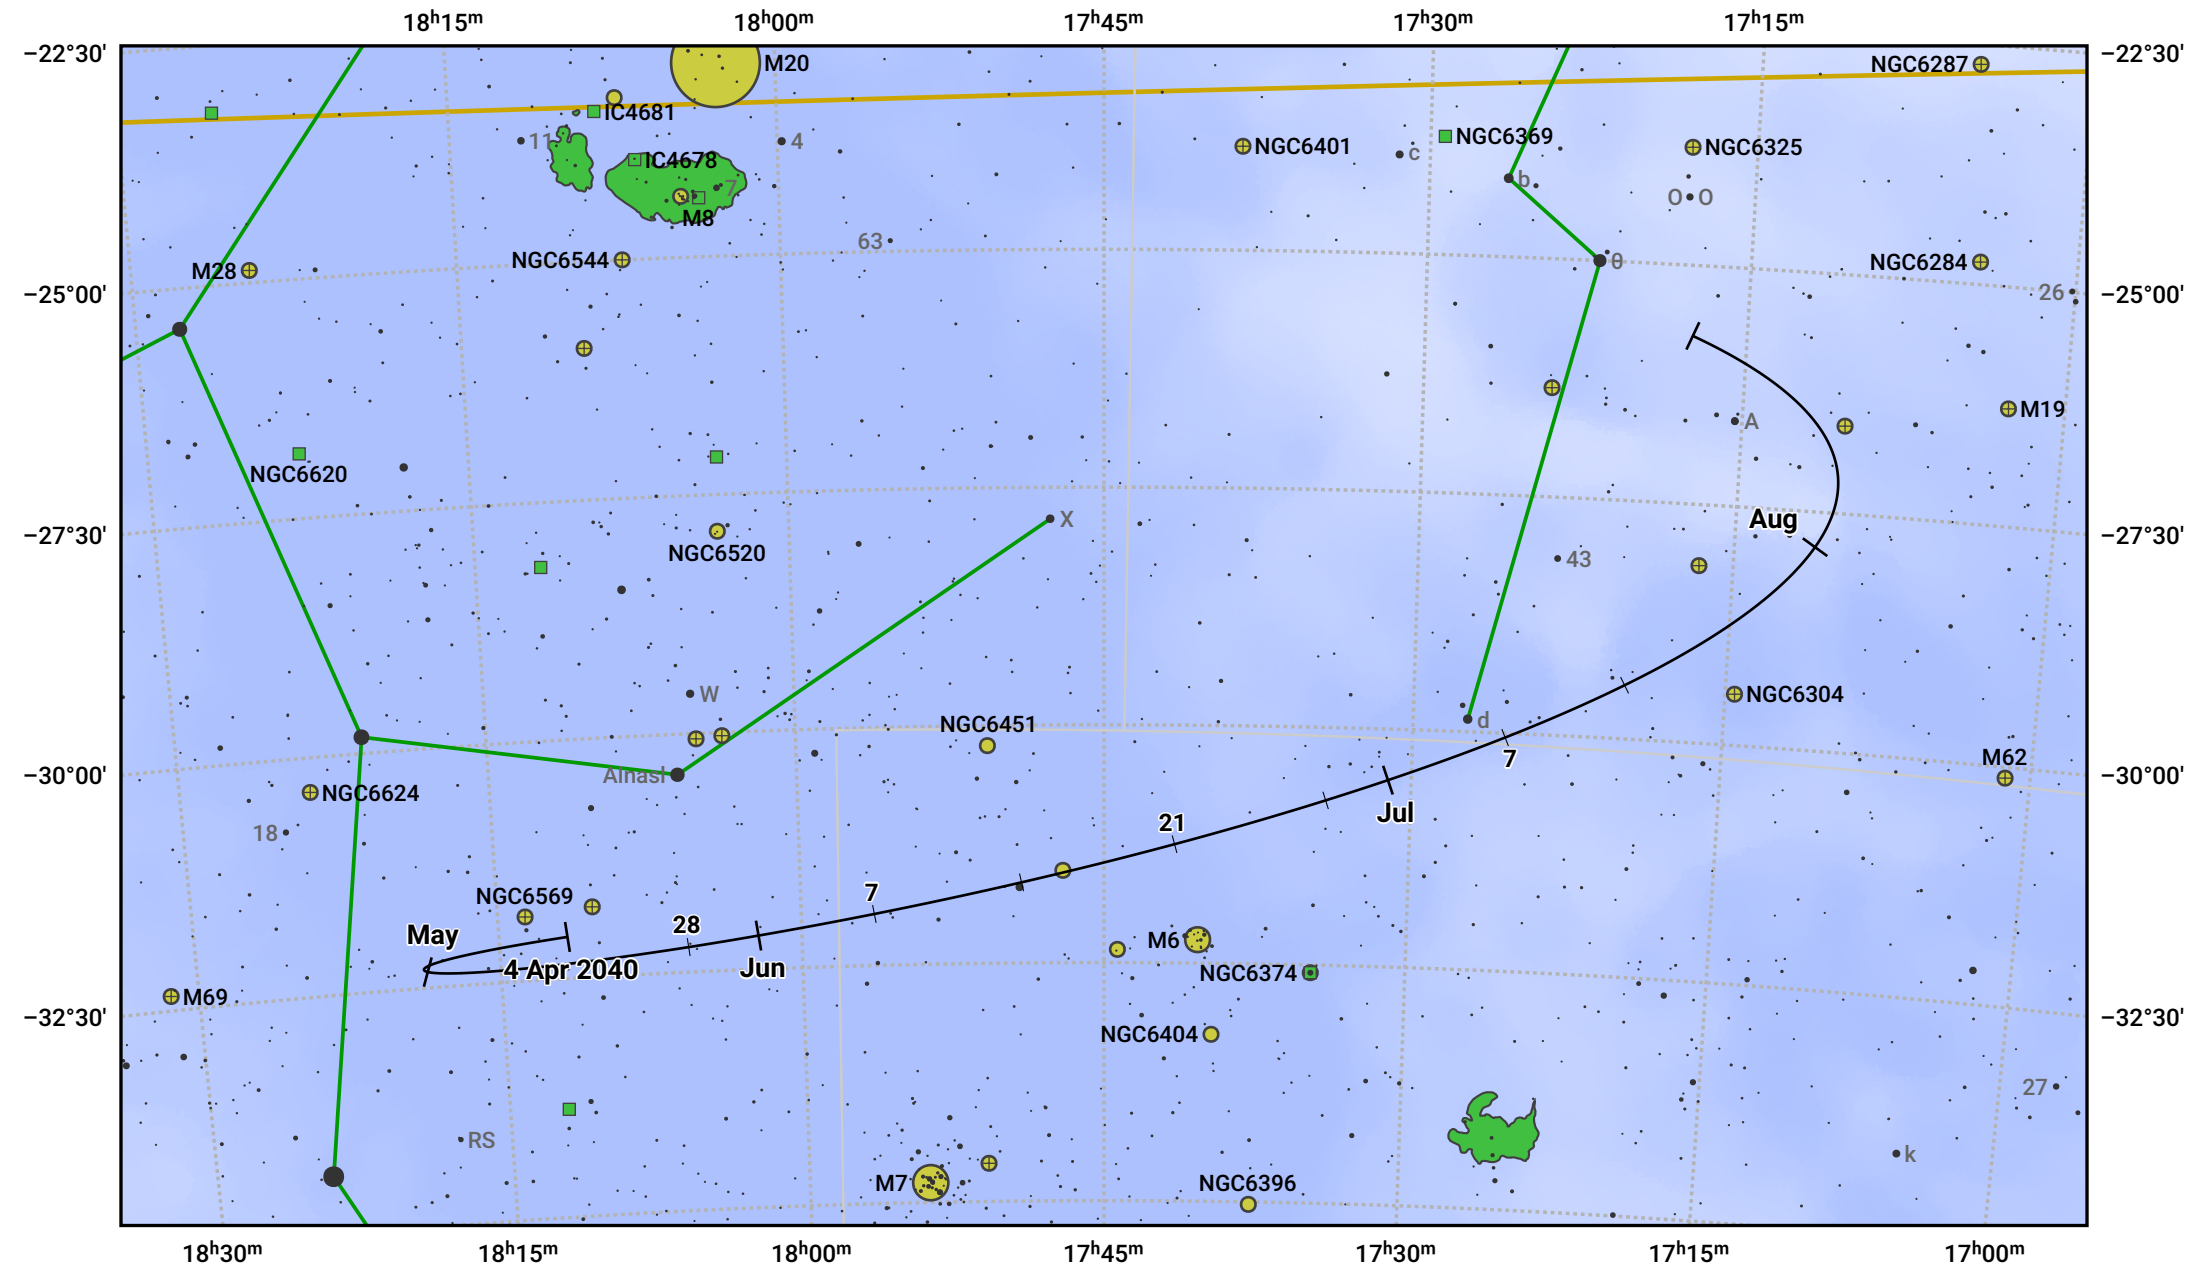

The path of Asteroid 15 Eunomia around opposition on 18 Jun 2040

© Dominic Ford 2011–2024. Date markers placed at midnight UTC. Downloaded from <https://in-the-sky.org>

Magnitude scale: 9.0 8.0 7.0 6.0 5.0 4.0 3.0 2.0 1.0

— Ecliptic Plane

Galaxy Bright nebula Open cluster Globular cluster

Date	Mag
2040 May 1	10.4
2040 May 26	9.8
2040 Jun 1	9.7
2040 Jul 1	9.5
2040 Aug 1	10.0
2040 Sep 1	10.5