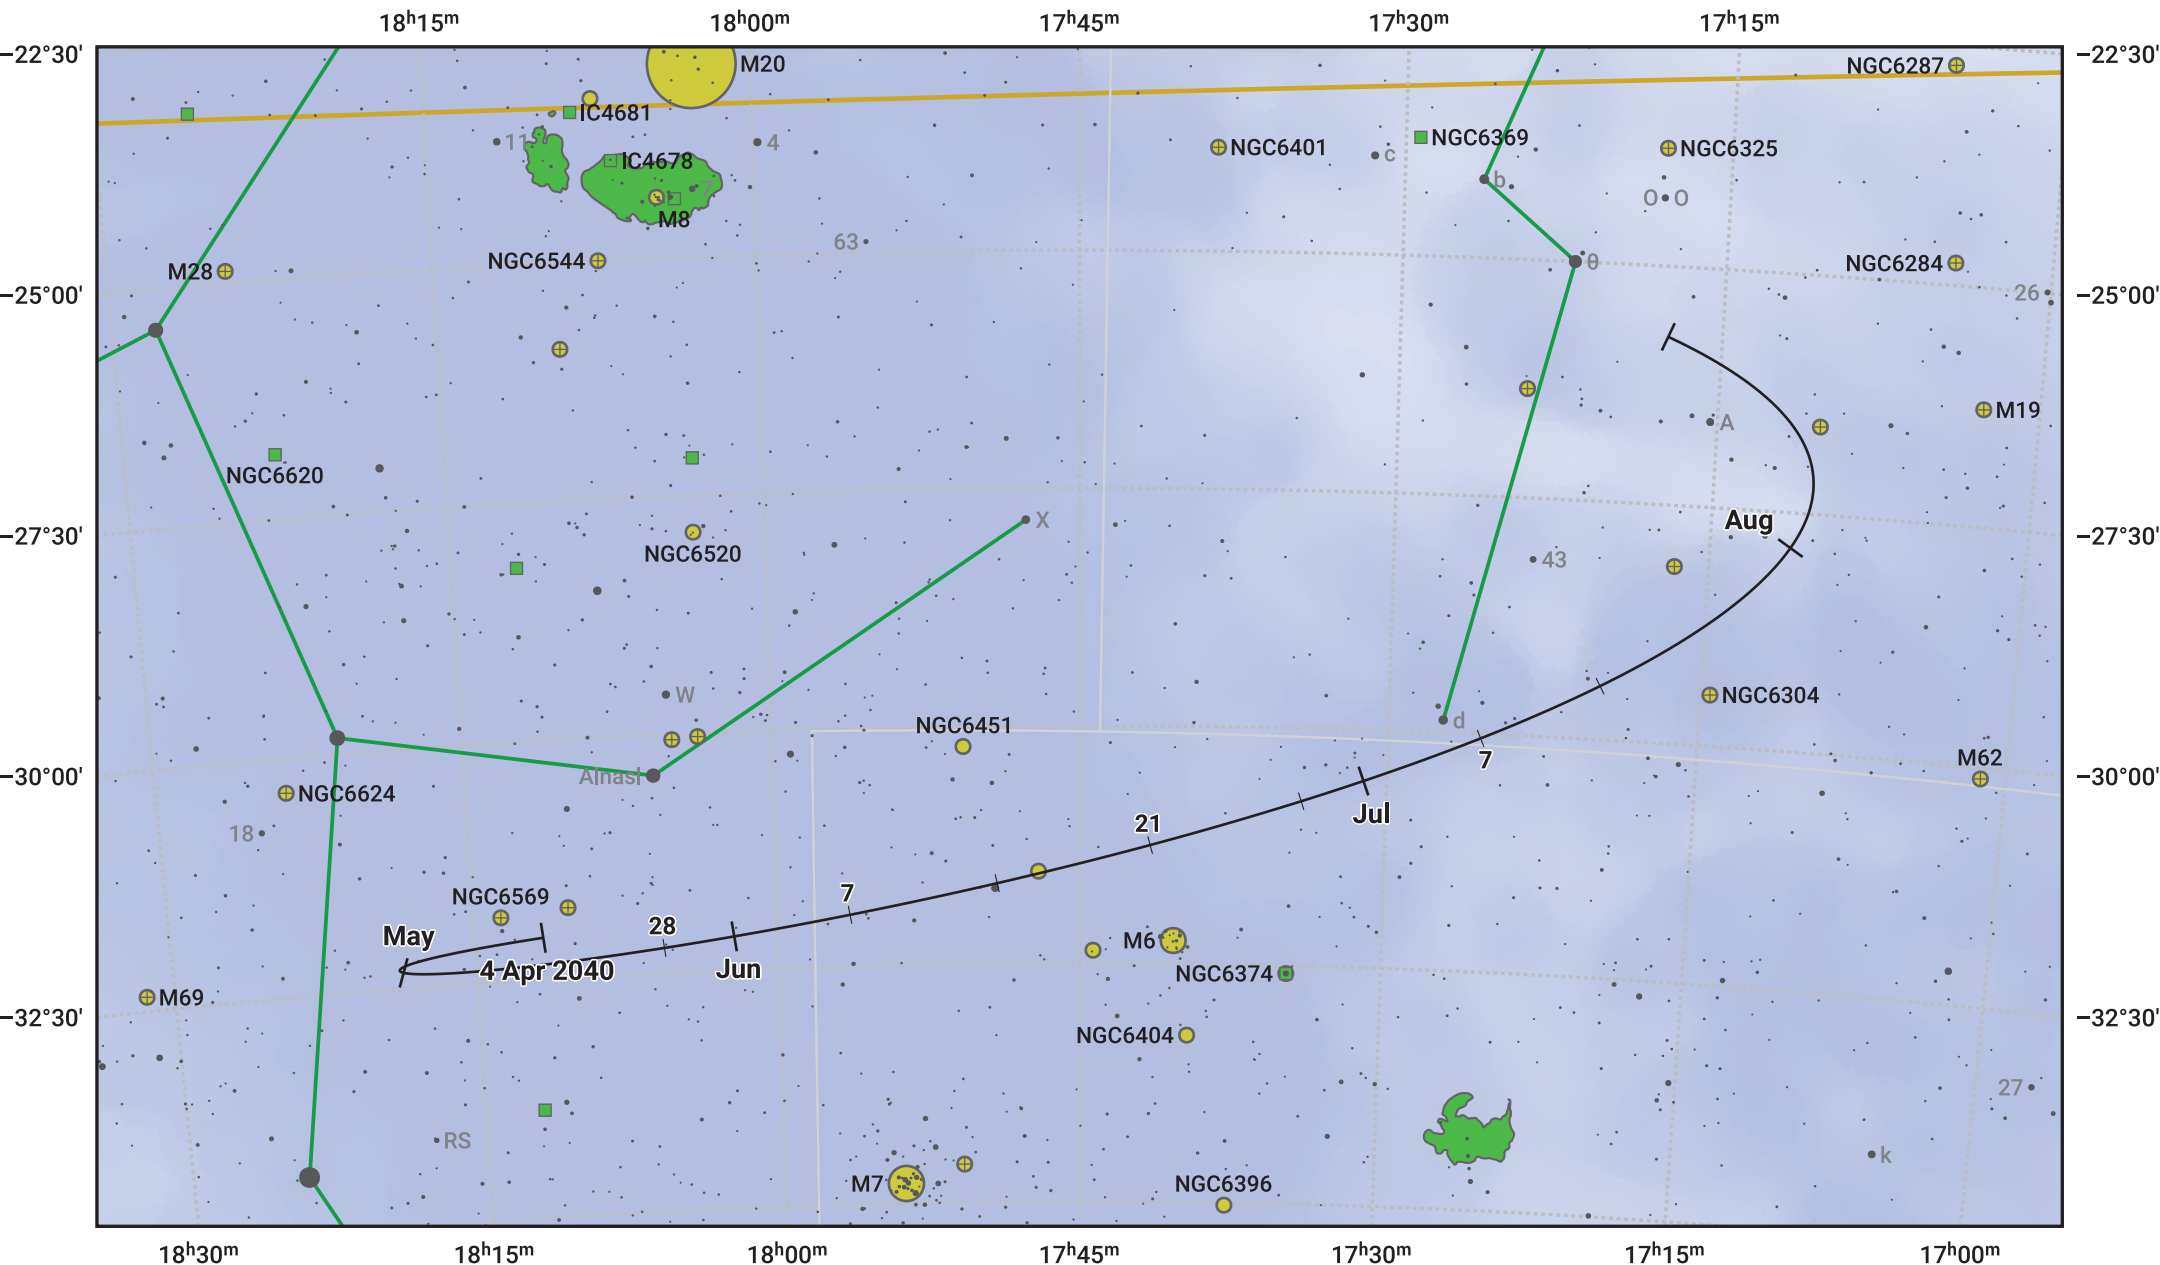

The path of Asteroid 15 Eunomia around opposition on 18 Jun 2040

© Dominic Ford 2011–2024. Date markers placed at midnight UTC. Downloaded from <https://in-the-sky.org>

Magnitude scale: 9.0 8.0 7.0 6.0 5.0 4.0 3.0 2.0 1.0

— Ecliptic Plane

Galaxy Bright nebula Open cluster Globular cluster

Date	Mag
2040 May 1	10.4
2040 May 26	9.8
2040 Jun 1	9.7
2040 Jul 1	9.5
2040 Aug 1	10.0
2040 Sep 1	10.5