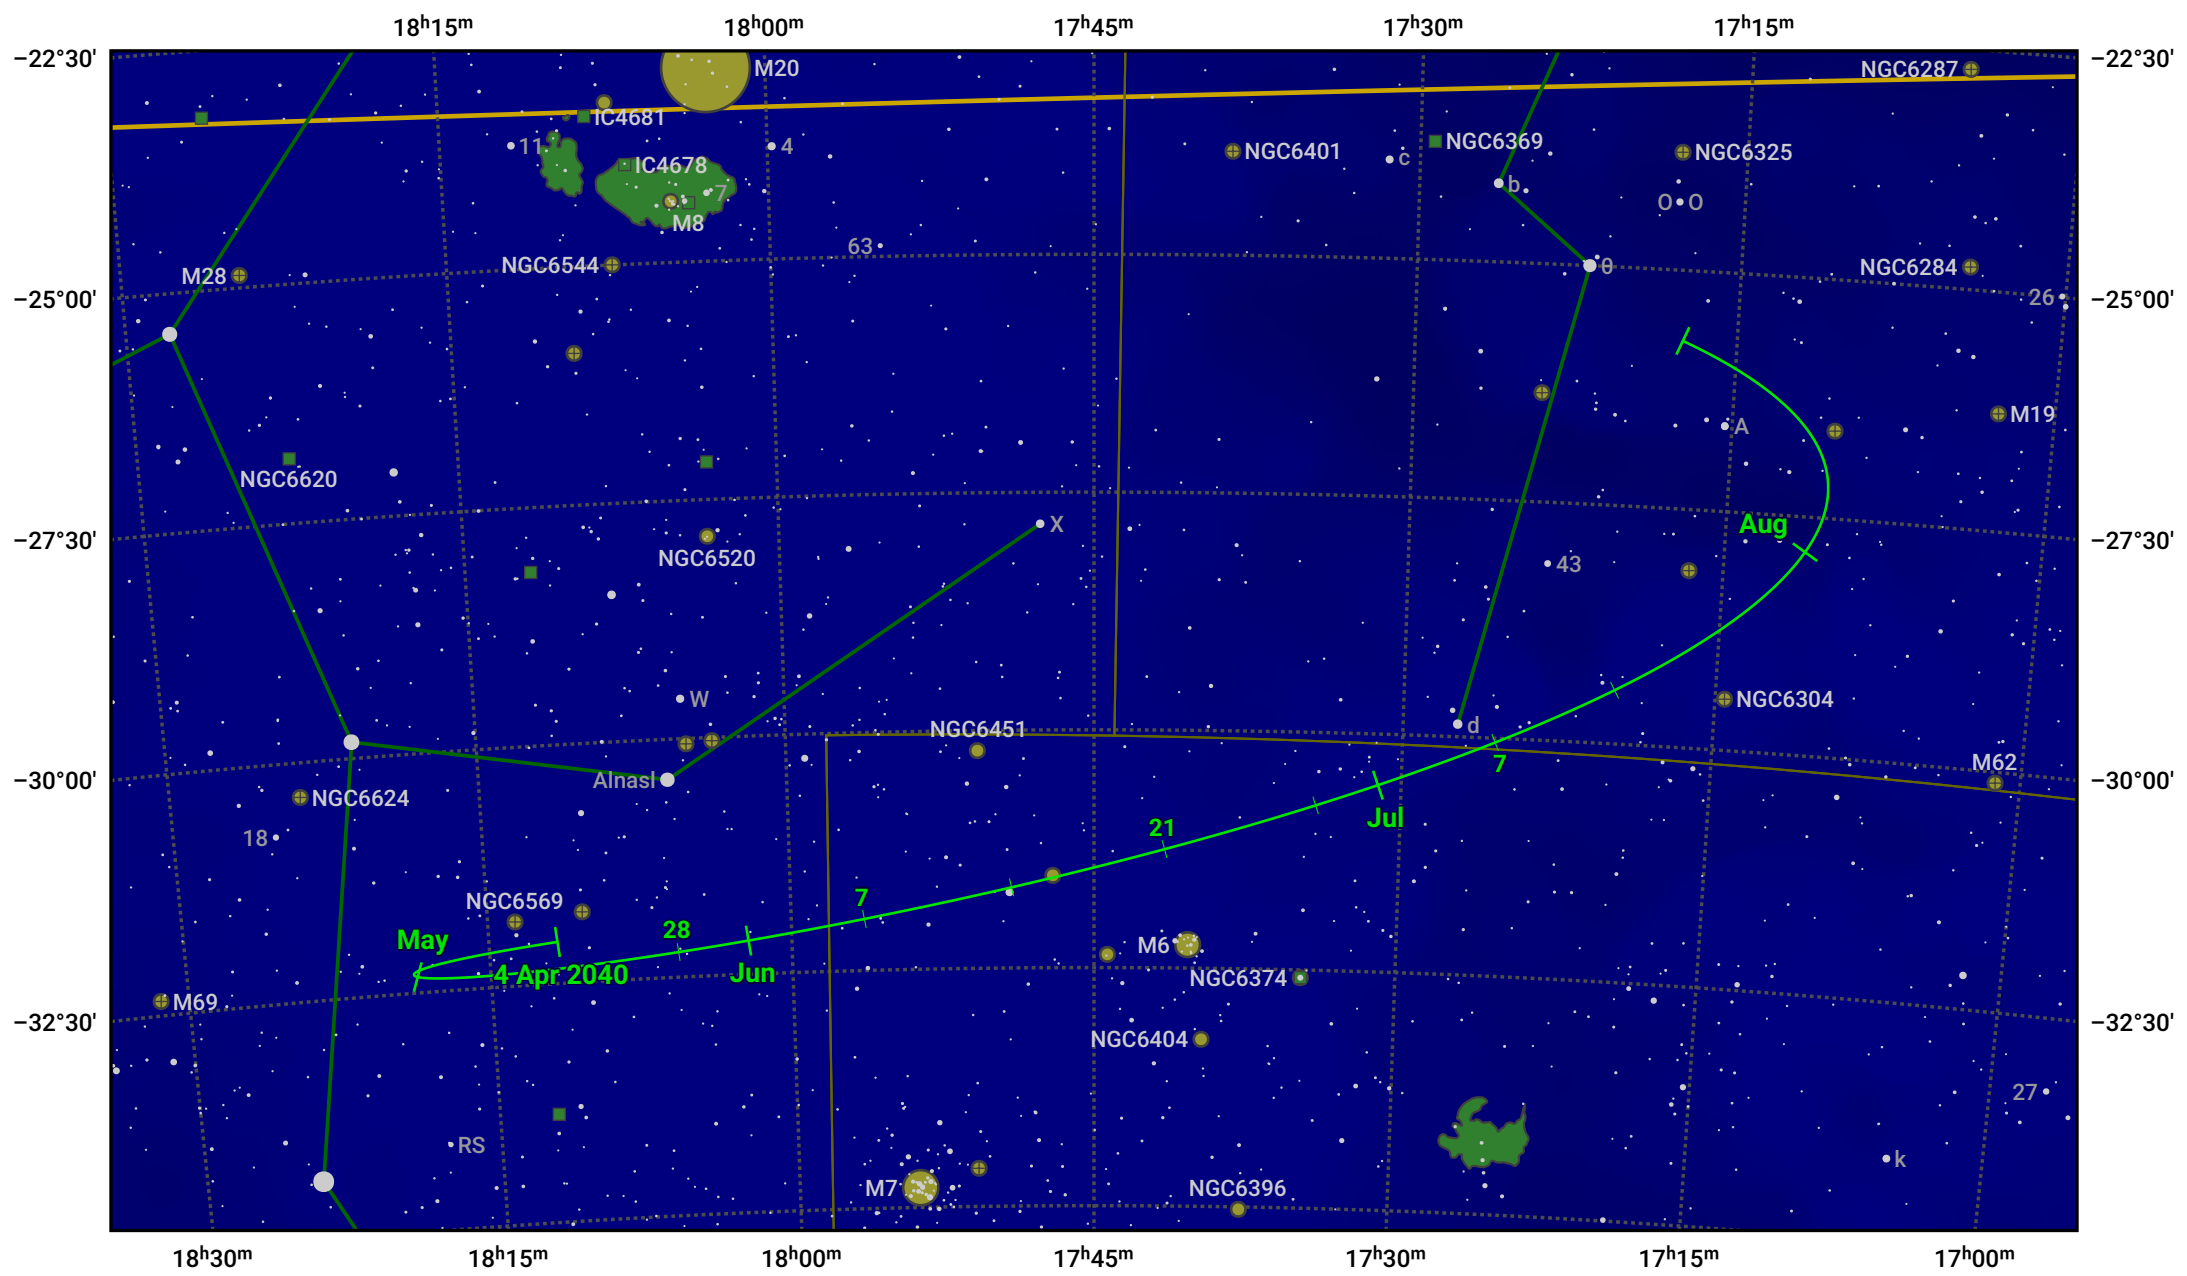

# The path of Asteroid 15 Eunomia around opposition on 18 Jun 2040

© Dominic Ford 2011–2024. Date markers placed at midnight UTC. Downloaded from <https://in-the-sky.org>

Magnitude scale: 9.0 8.0 7.0 6.0 5.0 4.0 3.0 2.0 1.0

— Ecliptic Plane

Galaxy    Bright nebula    Open cluster    Globular cluster

Date	Mag
2040 May 1	10.4
2040 May 26	9.8
2040 Jun 1	9.7
2040 Jul 1	9.5
2040 Aug 1	10.0
2040 Sep 1	10.5