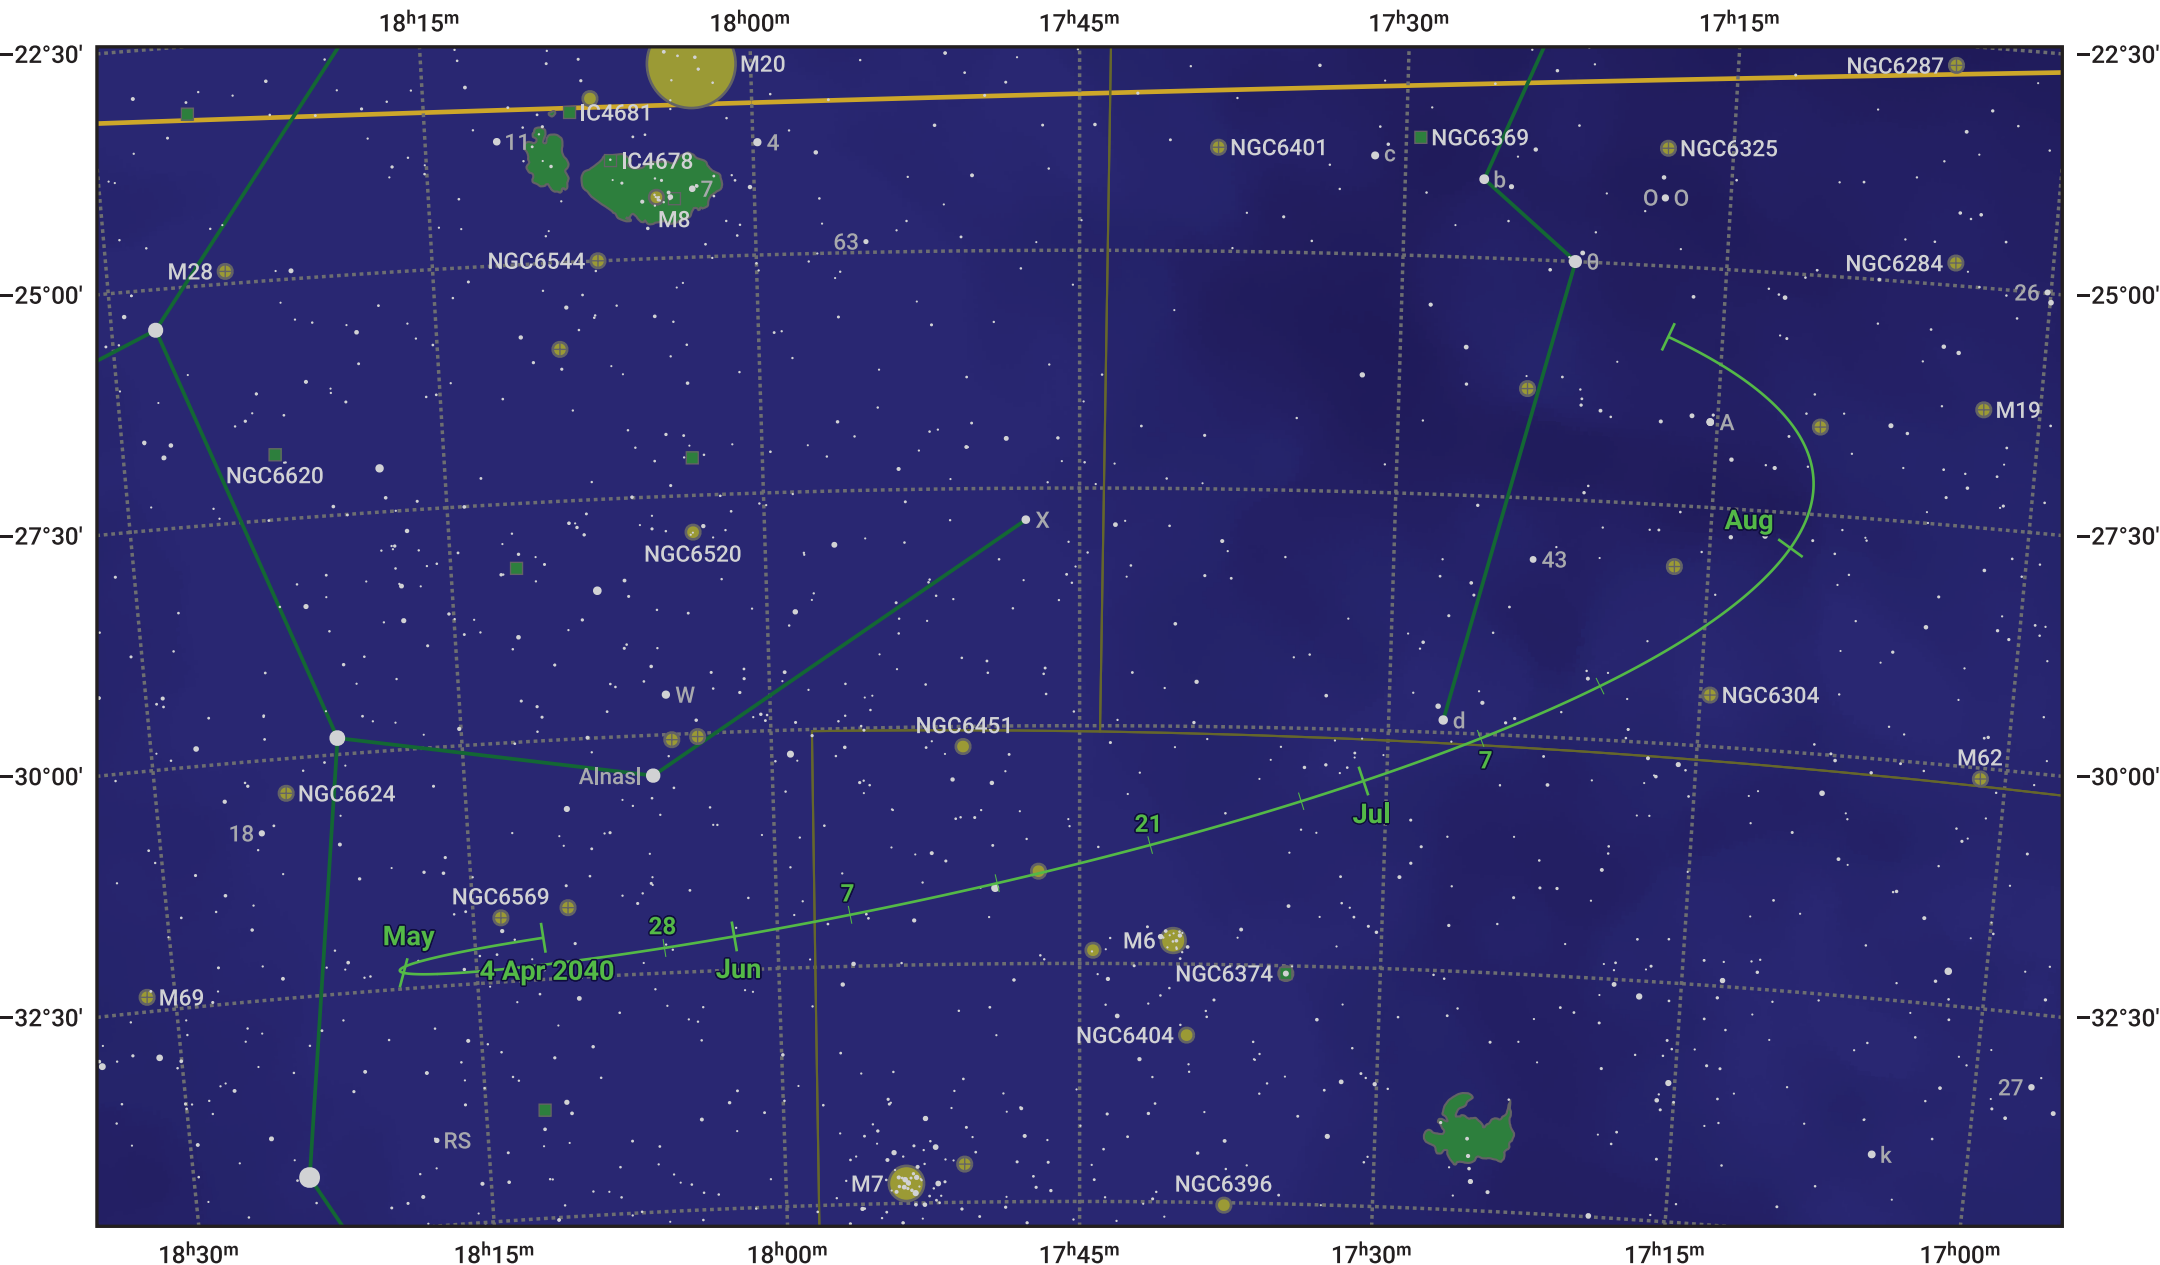

The path of Asteroid 15 Eunomia around opposition on 18 Jun 2040

© Dominic Ford 2011–2024. Date markers placed at midnight UTC. Downloaded from <https://in-the-sky.org>

Magnitude scale: 9.0 8.0 7.0 6.0 5.0 4.0 3.0 2.0 1.0

— Ecliptic Plane

- Galaxy
- Bright nebula
- Open cluster
- ⊕ Globular cluster

Date	Mag
2040 May 1	10.4
2040 May 26	9.8
2040 Jun 1	9.7
2040 Jul 1	9.5
2040 Aug 1	10.0
2040 Sep 1	10.5