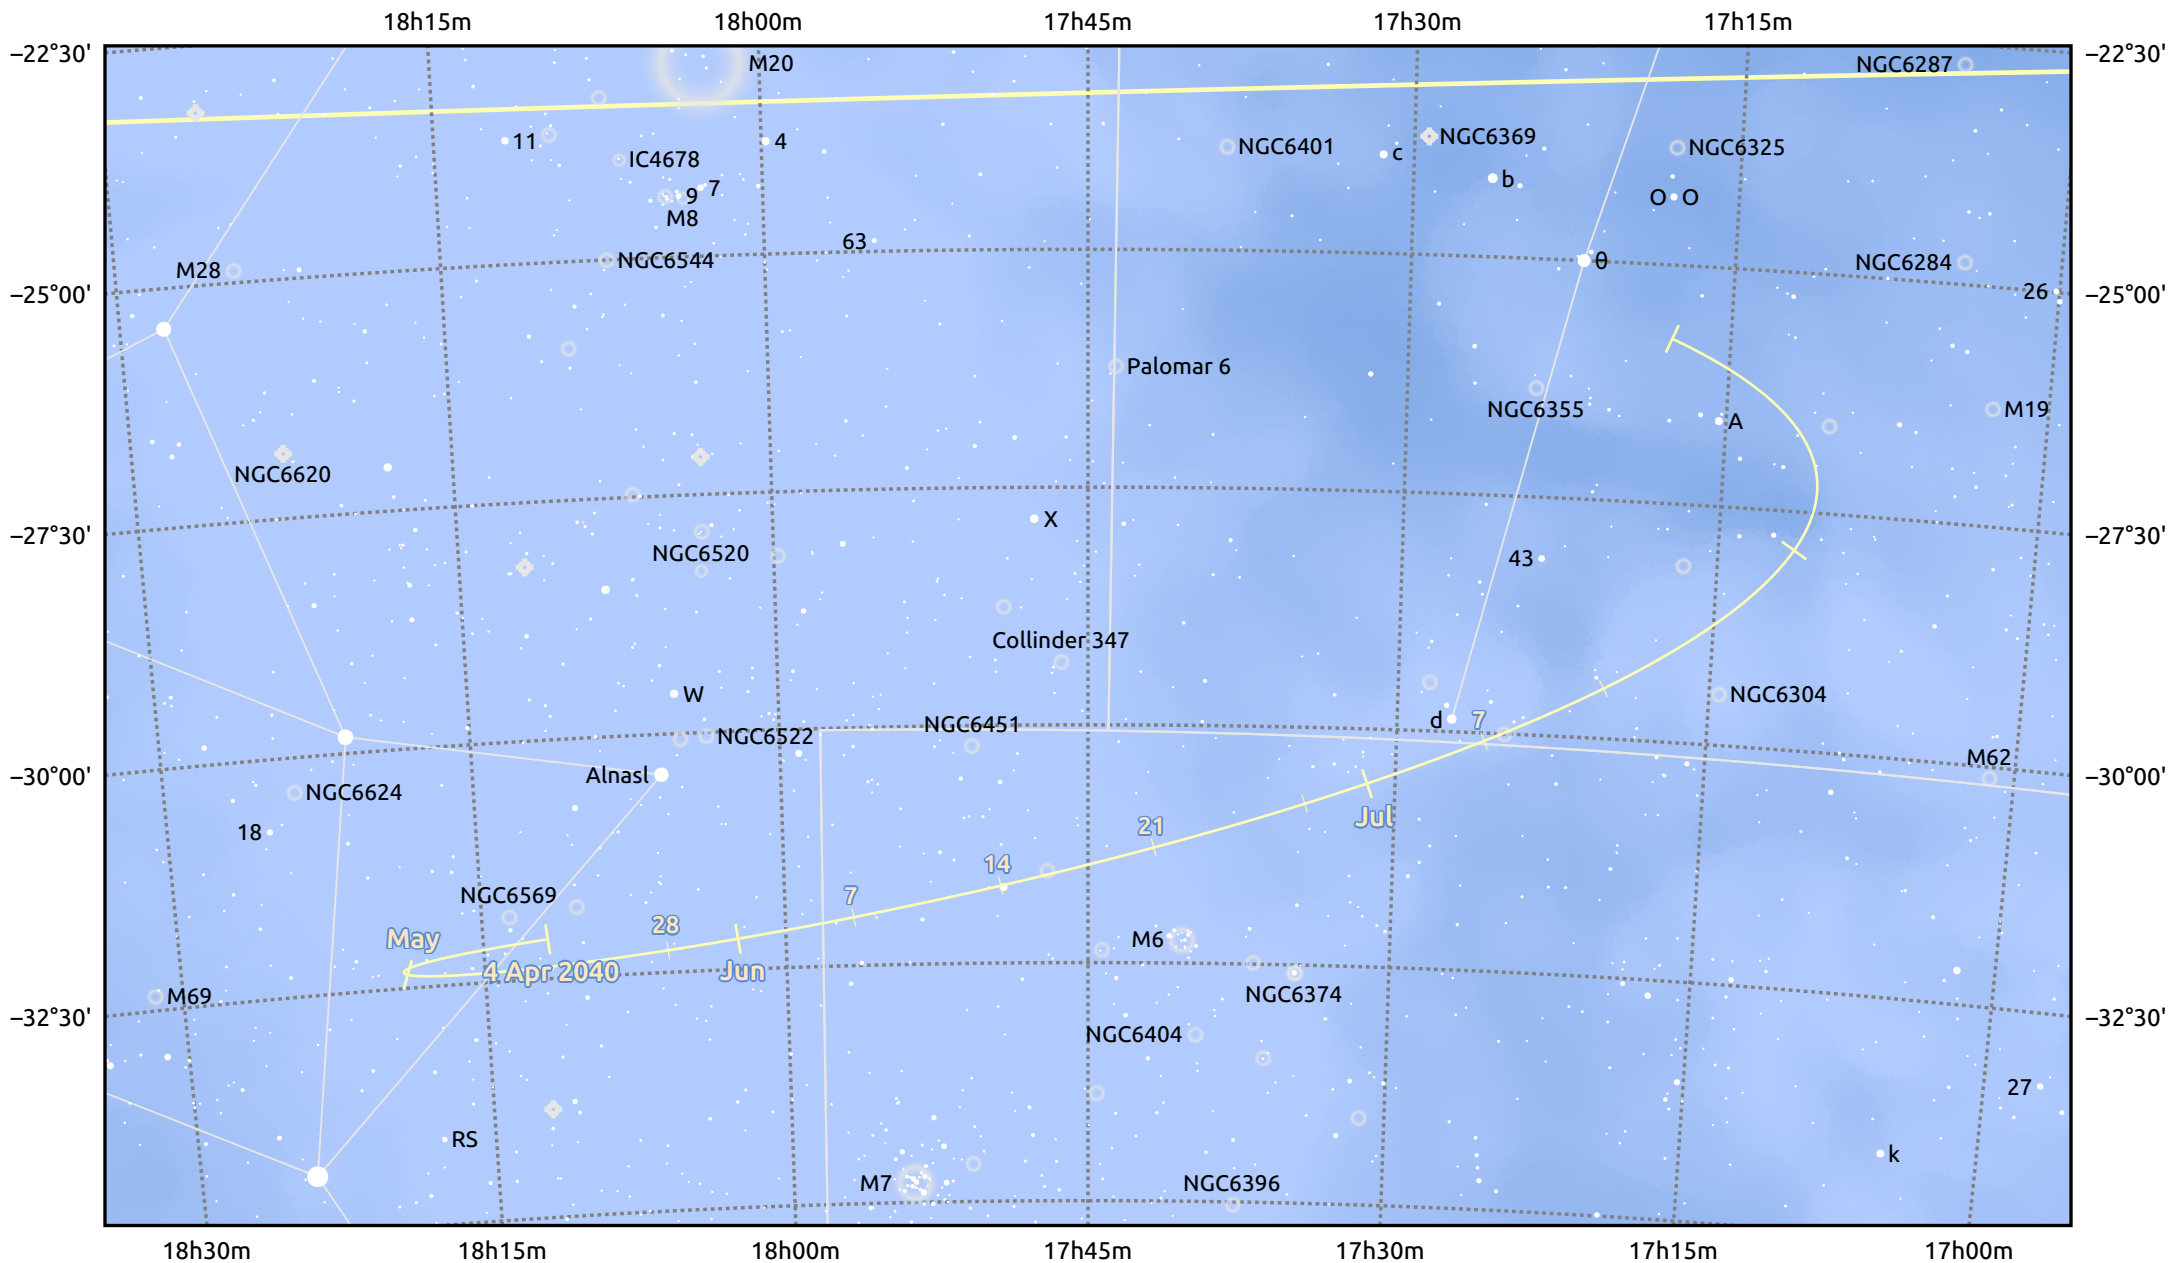

The path of Asteroid 15 Eunomia around opposition on 18 Jun 2040

© Dominic Ford 2011–2025. Date markers placed at midnight UTC. Downloaded from <https://in-the-sky.org>

Magnitude scale: 9.0 8.0 7.0 6.0 5.0 4.0 3.0 2.0 1.0

— Ecliptic Plane

Galaxy Bright nebula Open cluster Globular cluster Planetary nebula

Date	Mag
2040 May 1	10.4
2040 May 26	9.8
2040 Jun 1	9.7
2040 Jul 1	9.5
2040 Aug 1	10.0
2040 Sep 1	10.5