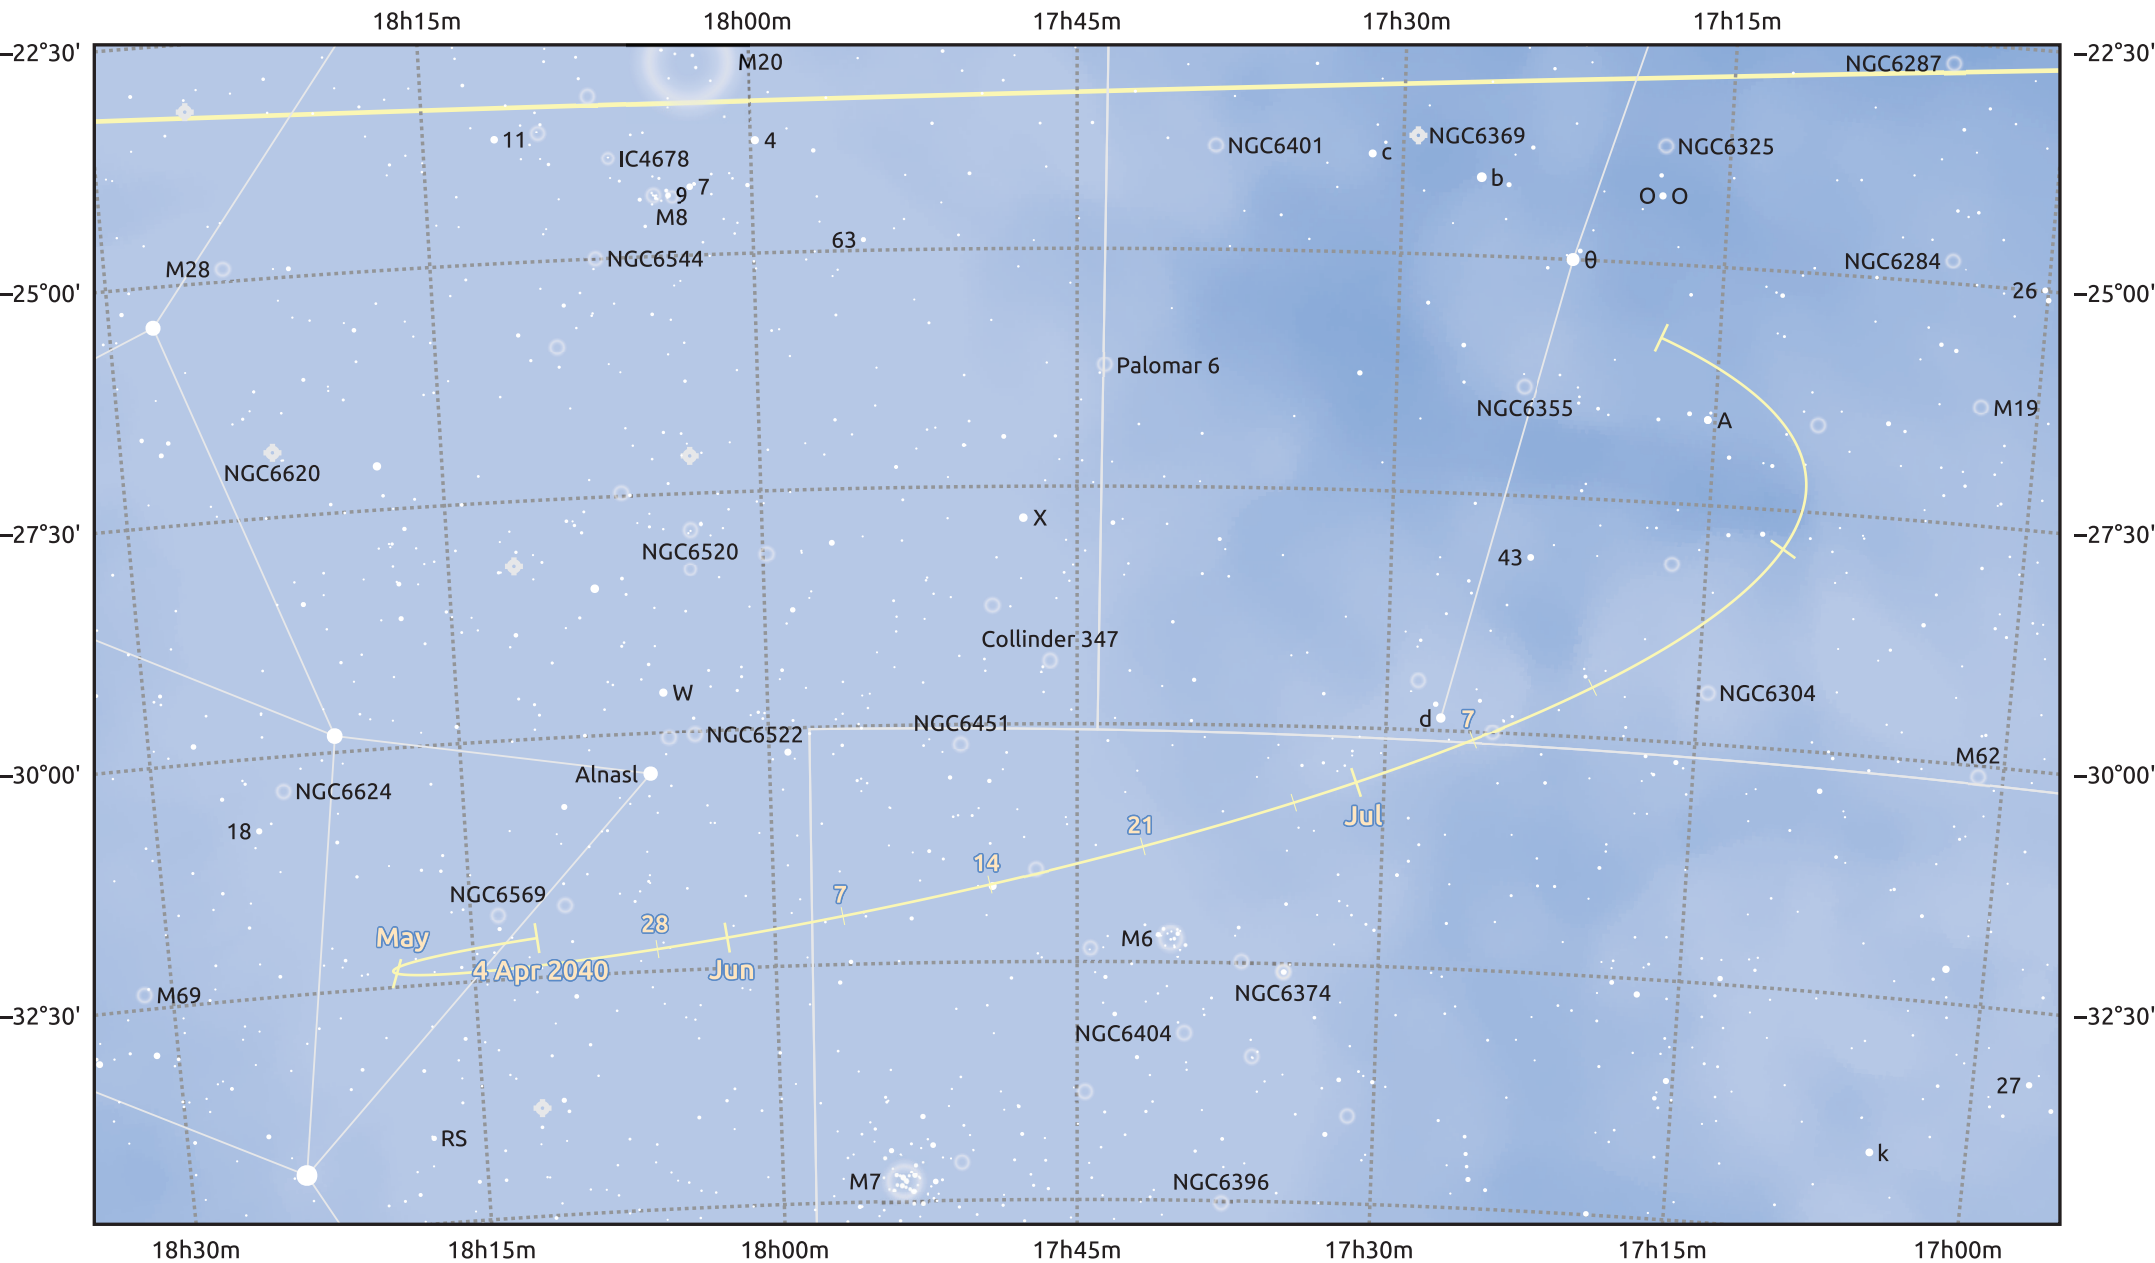

# The path of Asteroid 15 Eunomia around opposition on 18 Jun 2040

© Dominic Ford 2011–2025. Date markers placed at midnight UTC. Downloaded from <https://in-the-sky.org>

Magnitude scale: 9.0 8.0 7.0 6.0 5.0 4.0 3.0 2.0 1.0

— Ecliptic Plane

Galaxy Bright nebula Open cluster Globular cluster Planetary nebula

Date	Mag
2040 May 1	10.4
2040 May 26	9.8
2040 Jun 1	9.7
2040 Jul 1	9.5
2040 Aug 1	10.0
2040 Sep 1	10.5