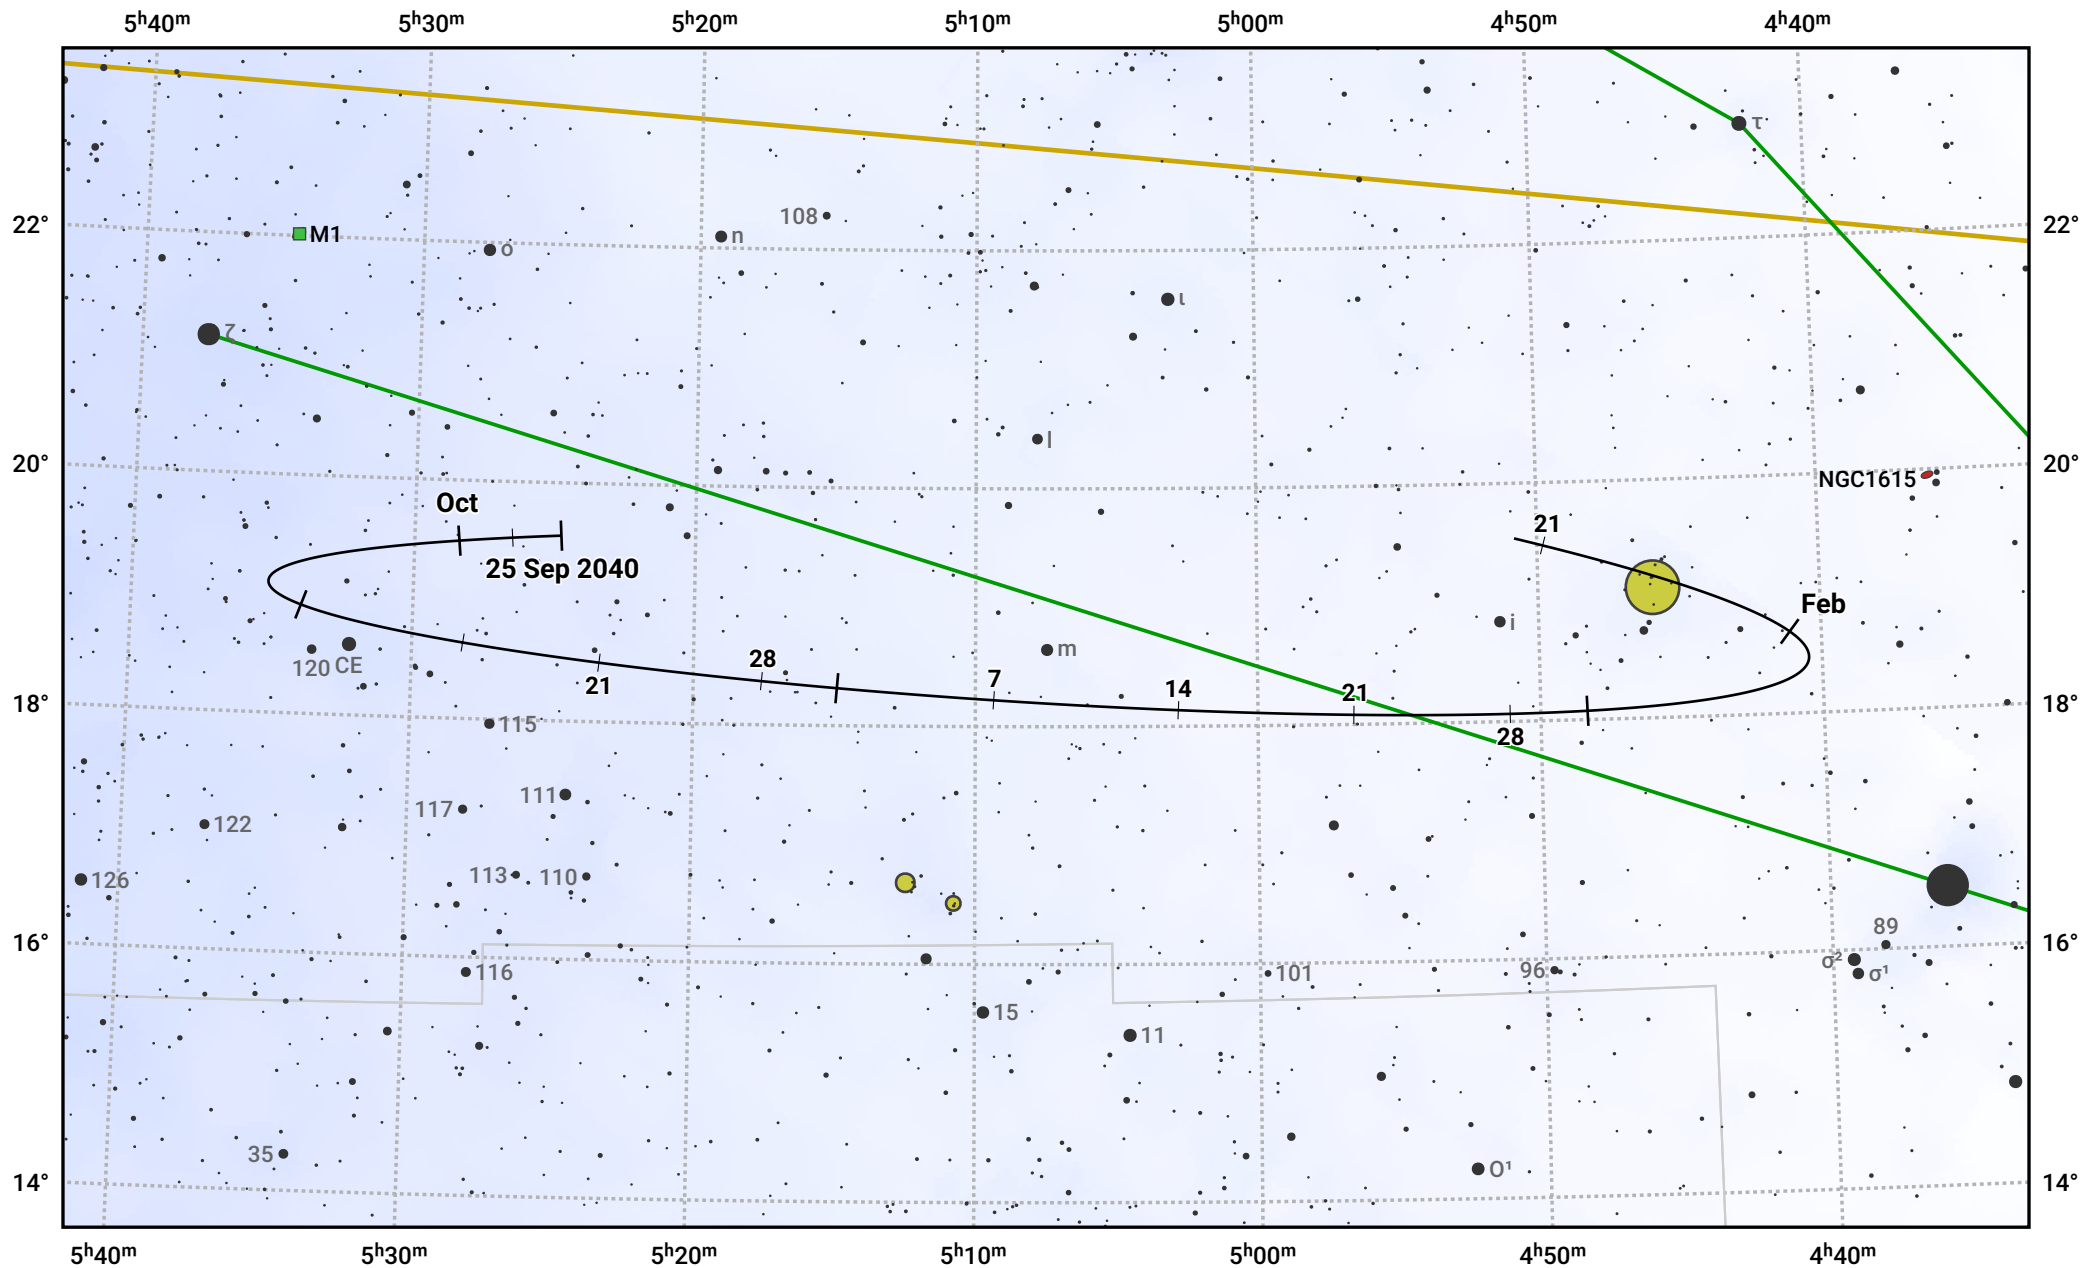

The path of Asteroid 16 Psyche around opposition on 9 Dec 2040

© Dominic Ford 2011–2024. Date markers placed at midnight UTC. Downloaded from <https://in-the-sky.org>

Magnitude scale: 10.0 9.0 8.0 7.0 6.0 5.0 4.0 3.0 2.0 1.0 0.0

— Ecliptic Plane

● Galaxy ■ Bright nebula ● Open cluster ⊕ Globular cluster

Date	Mag
2040 Oct 1	11.0
2040 Nov 1	10.5
2040 Nov 22	10.1
2040 Dec 1	9.9
2041 Jan 1	10.3
2041 Feb 1	11.0
2041 Feb 6	11.1