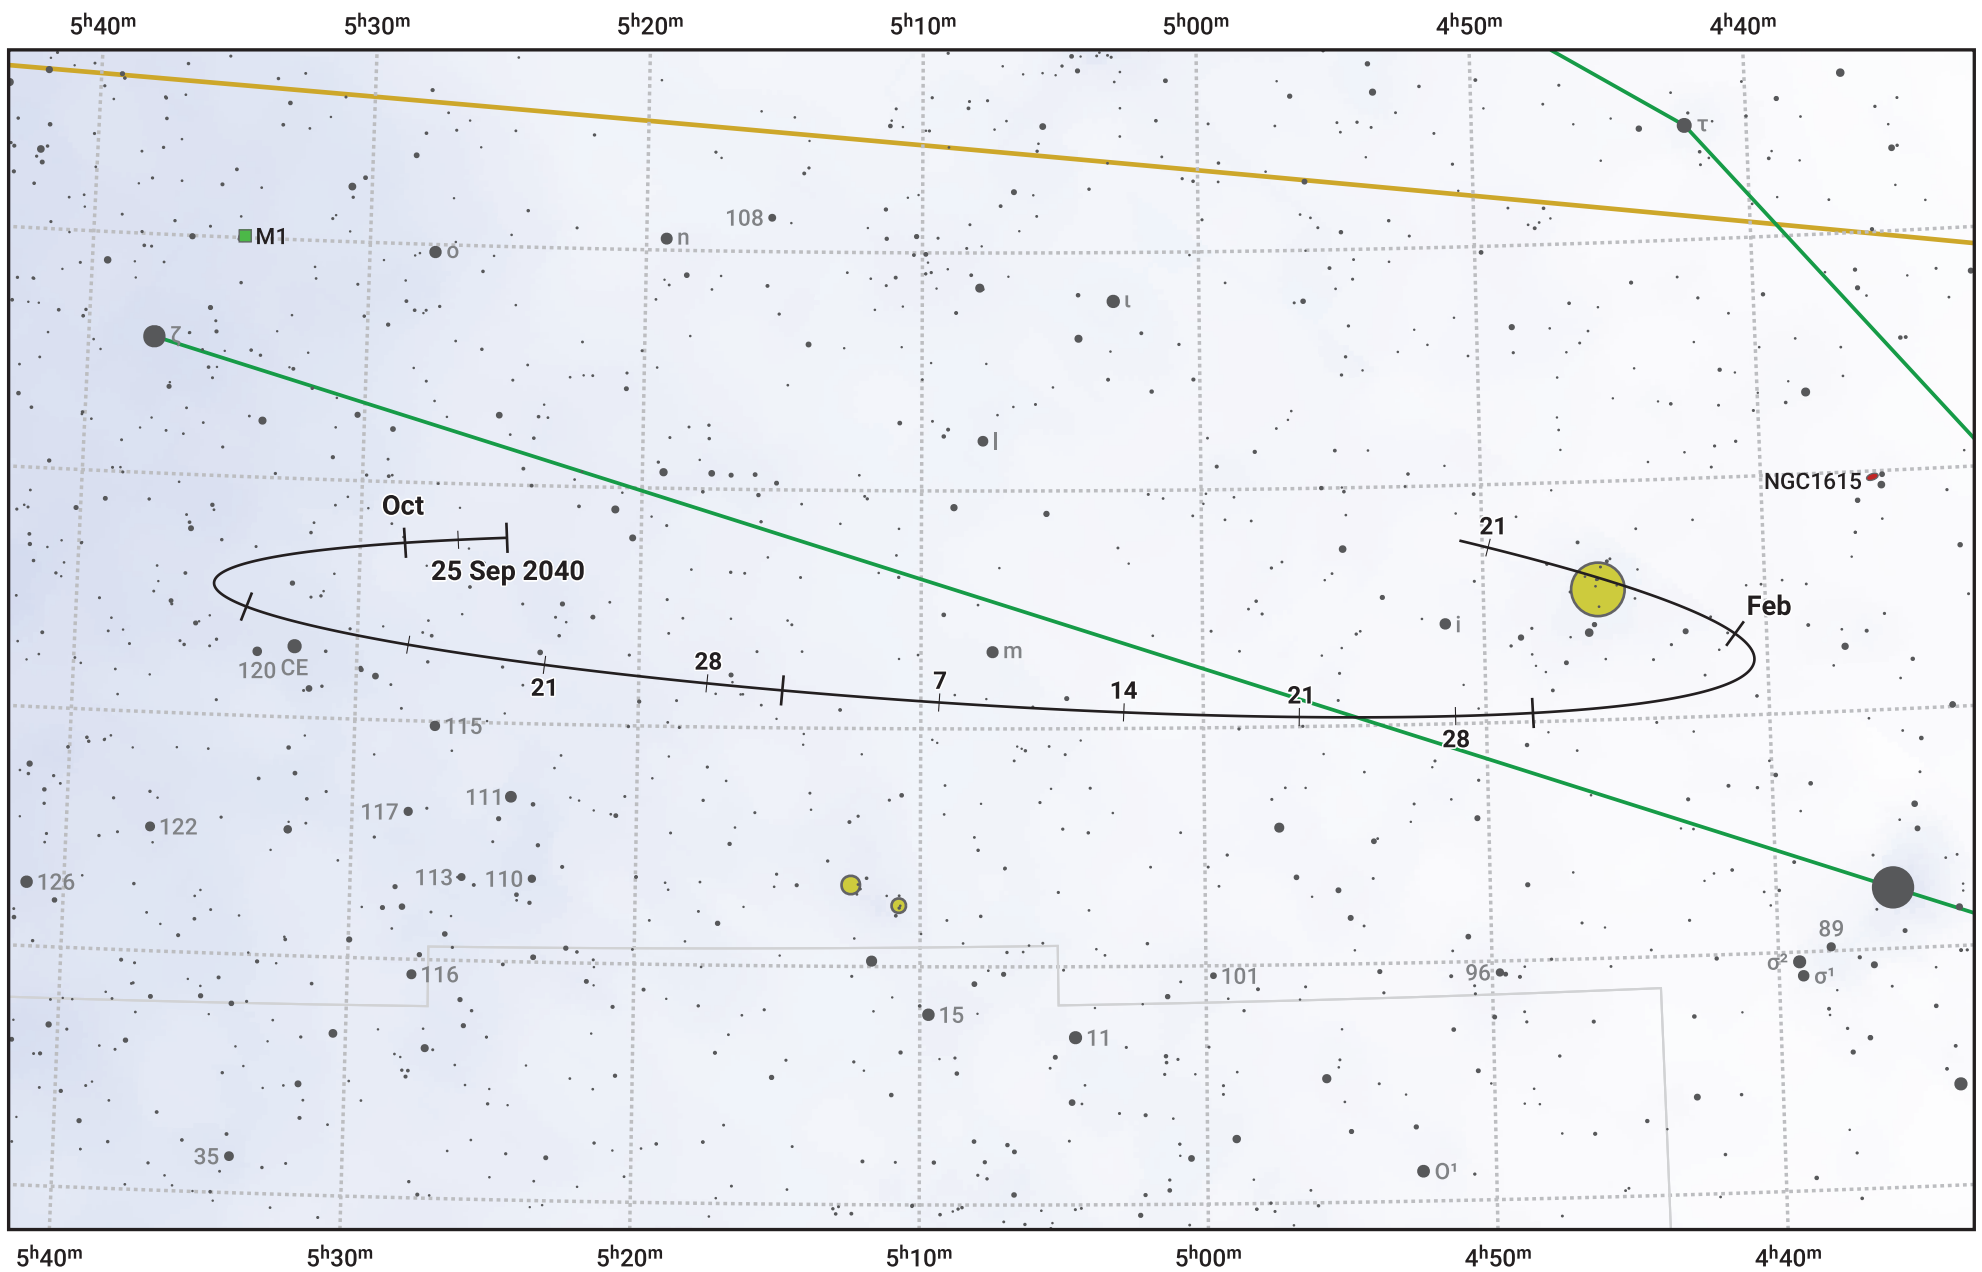

The path of Asteroid 16 Psyche around opposition on 9 Dec 2040

© Dominic Ford 2011–2024. Date markers placed at midnight UTC. Downloaded from <https://in-the-sky.org>

Magnitude scale: 10.0 9.0 8.0 7.0 6.0 5.0 4.0 3.0 2.0 1.0 0.0

— Ecliptic Plane

- Galaxy
- Bright nebula
- Open cluster
- ⊕ Globular cluster

Date	Mag
2040 Oct 1	11.0
2040 Nov 1	10.5
2040 Nov 22	10.1
2040 Dec 1	9.9
2041 Jan 1	10.3
2041 Feb 1	11.0
2041 Feb 6	11.1