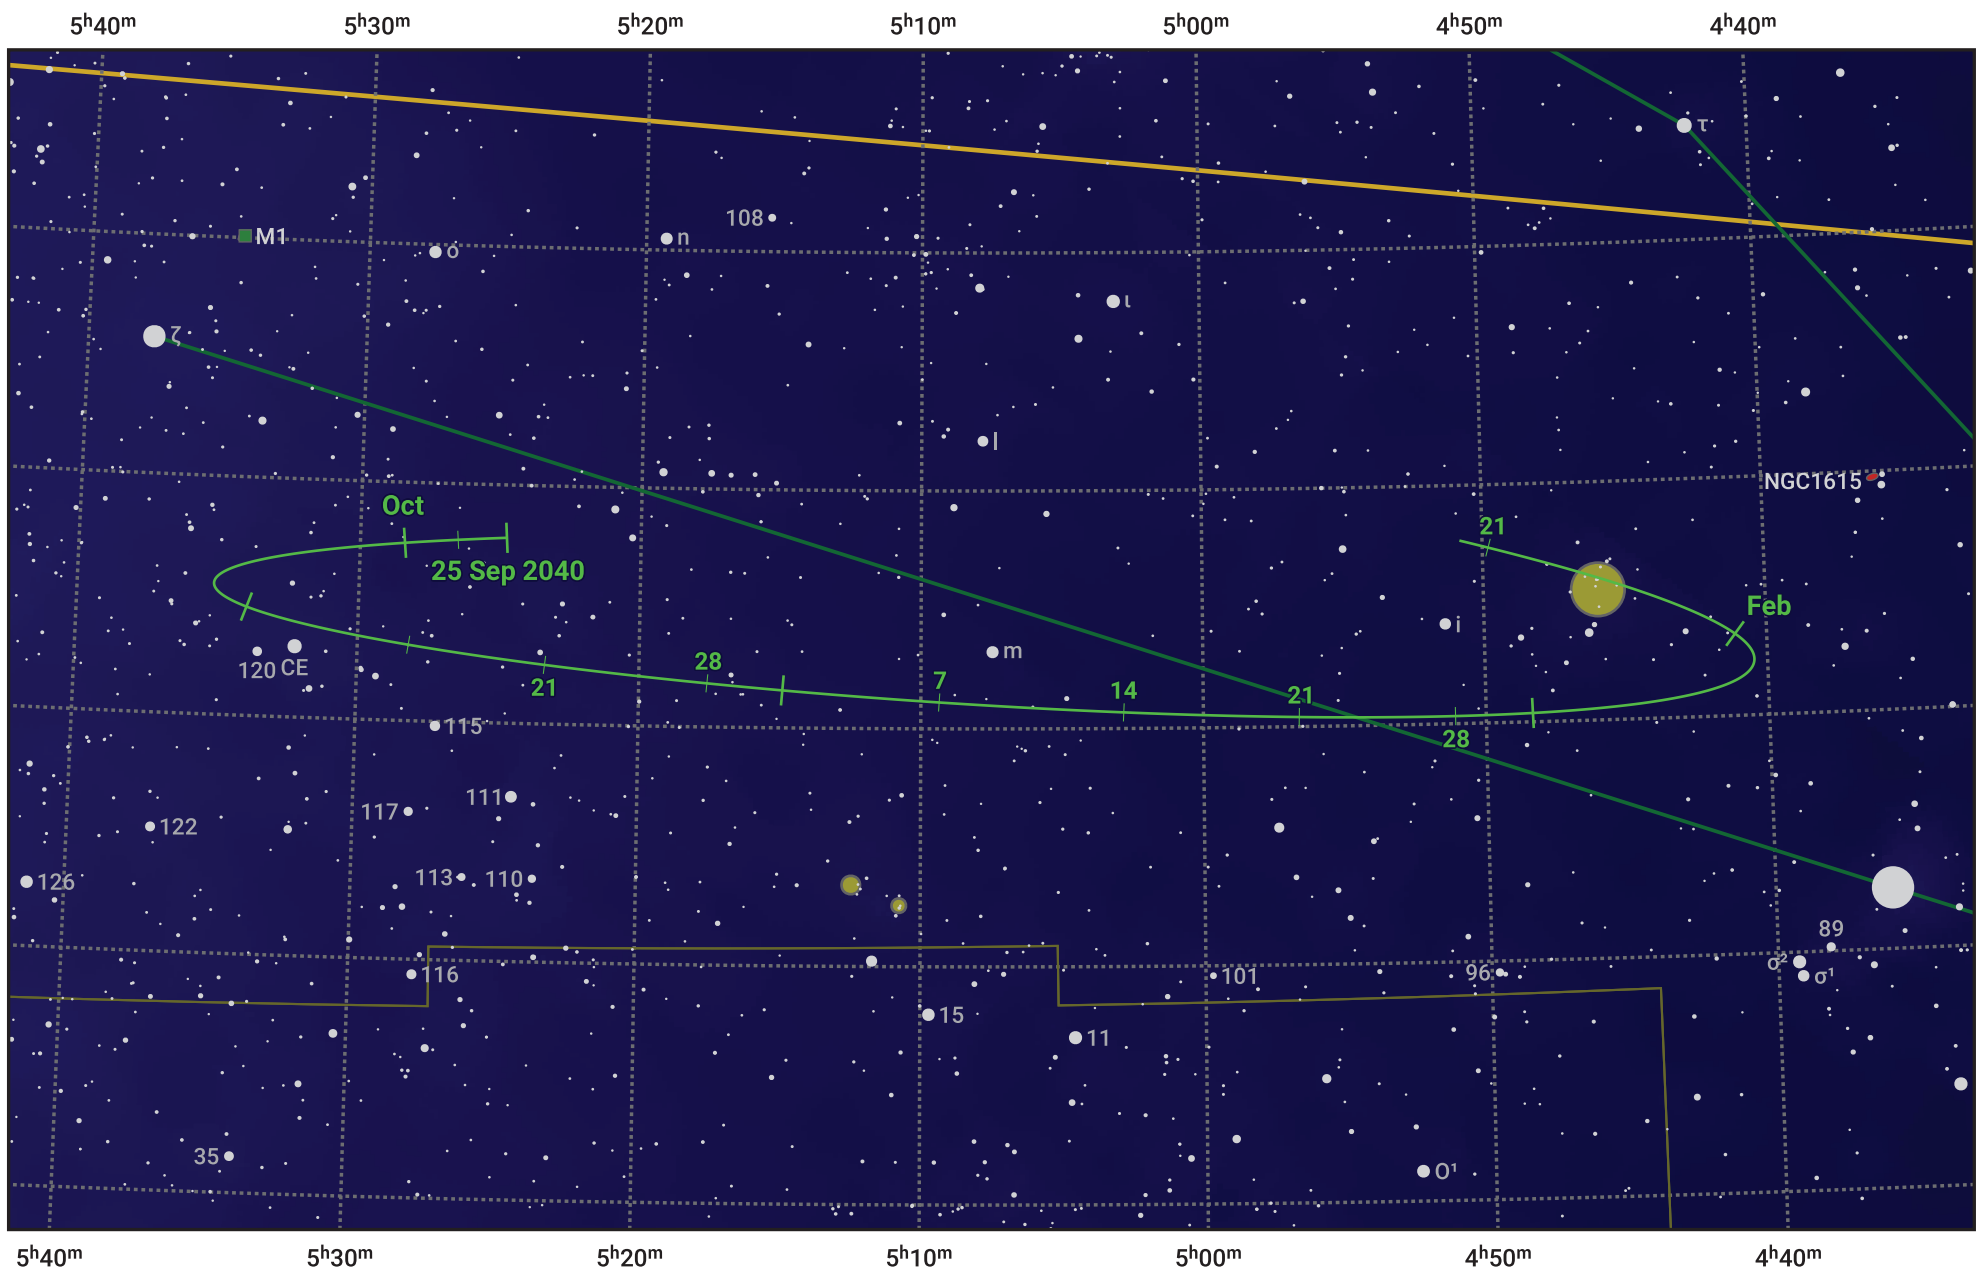

The path of Asteroid 16 Psyche around opposition on 9 Dec 2040

© Dominic Ford 2011–2024. Date markers placed at midnight UTC. Downloaded from <https://in-the-sky.org>

Magnitude scale: 10.0 9.0 8.0 7.0 6.0 5.0 4.0 3.0 2.0 1.0 0.0

— Ecliptic Plane

- Galaxy
- Bright nebula
- Open cluster
- Globular cluster

Date	Mag
2040 Oct 1	11.0
2040 Nov 1	10.5
2040 Nov 22	10.1
2040 Dec 1	9.9
2041 Jan 1	10.3
2041 Feb 1	11.0
2041 Feb 6	11.1