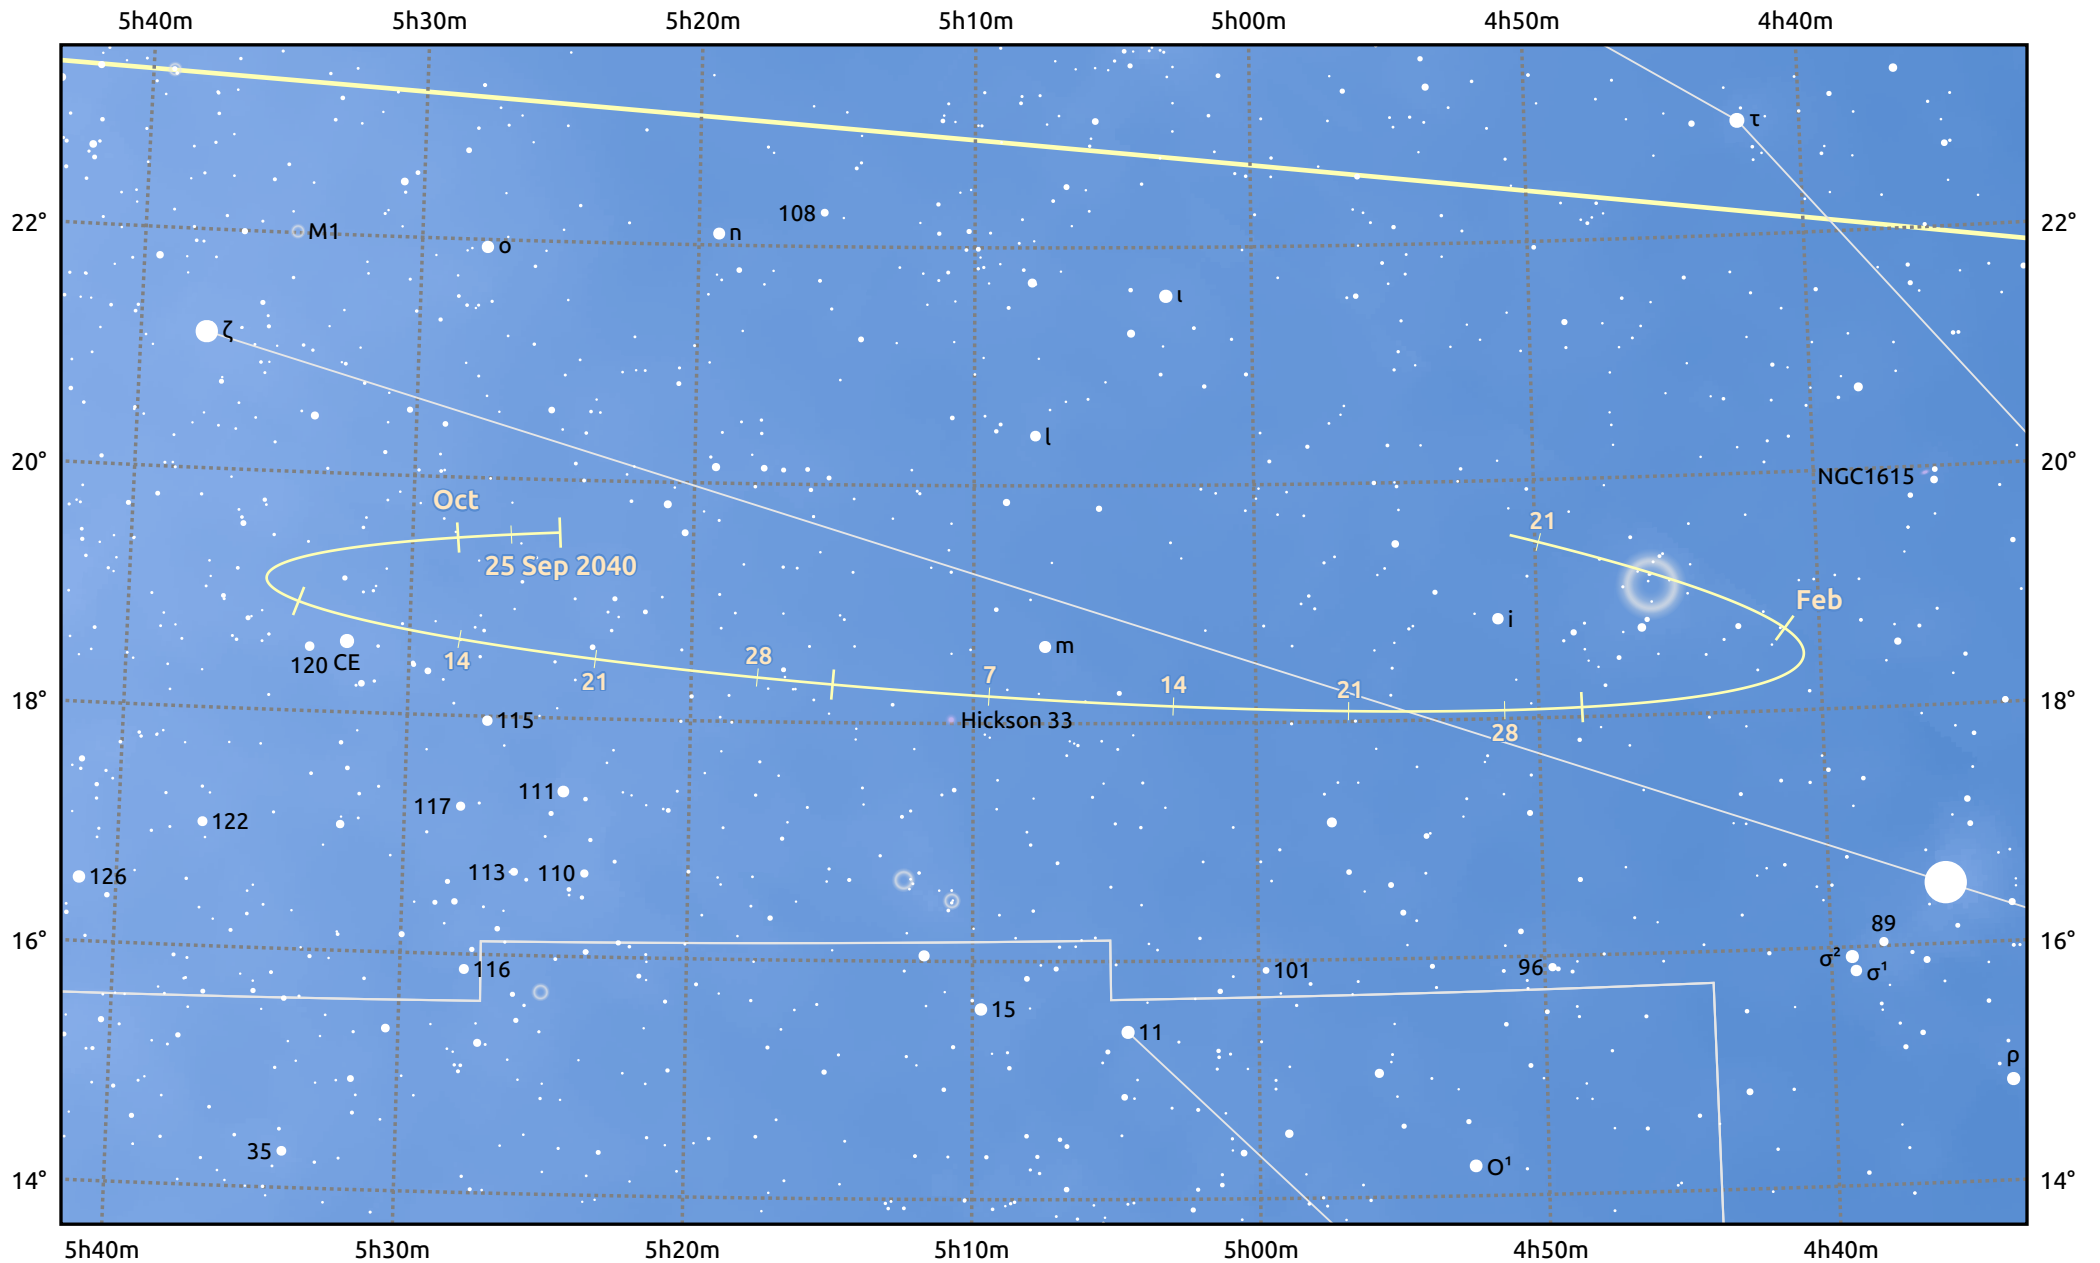

The path of Asteroid 16 Psyche around opposition on 9 Dec 2040

© Dominic Ford 2011–2025. Date markers placed at midnight UTC. Downloaded from <https://in-the-sky.org>

Magnitude scale: 10.0 9.0 8.0 7.0 6.0 5.0 4.0 3.0 2.0 1.0 0.0

Ecliptic Plane

Galaxy Bright nebula Open cluster Globular cluster Planetary nebula

Date	Mag
2040 Oct 1	11.0
2040 Nov 1	10.5
2040 Nov 22	10.1
2040 Dec 1	9.9
2041 Jan 1	10.3
2041 Feb 1	11.0
2041 Feb 6	11.1