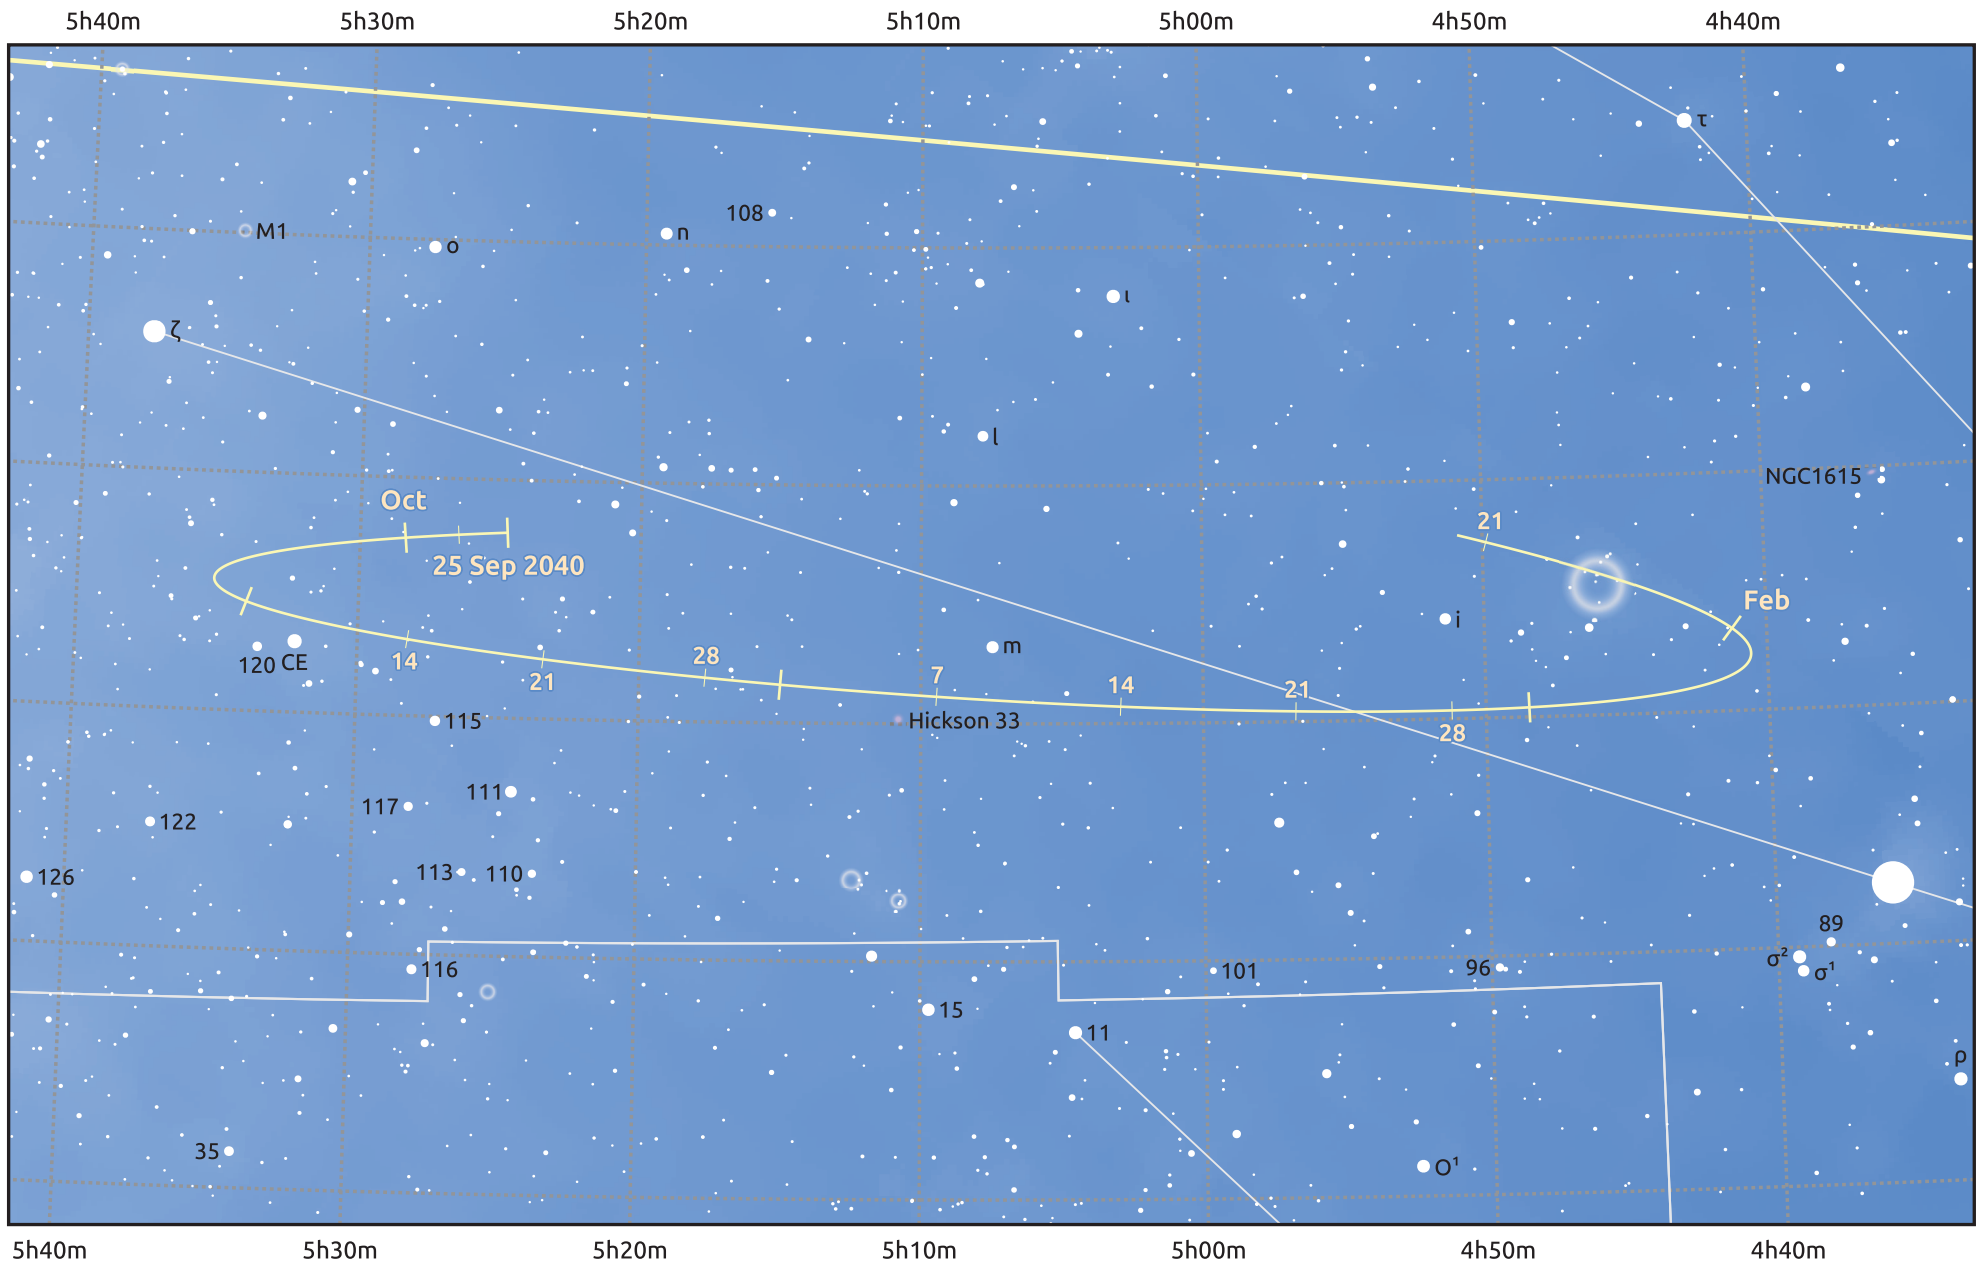

The path of Asteroid 16 Psyche around opposition on 9 Dec 2040

© Dominic Ford 2011–2025. Date markers placed at midnight UTC. Downloaded from <https://in-the-sky.org>

Magnitude scale: 10.0 9.0 8.0 7.0 6.0 5.0 4.0 3.0 2.0 1.0 0.0

— Ecliptic Plane

- ◆ Galaxy
- Bright nebula
- Open cluster
- Globular cluster
- ◇ Planetary nebula

Date	Mag
2040 Oct 1	11.0
2040 Nov 1	10.5
2040 Nov 22	10.1
2040 Dec 1	9.9
2041 Jan 1	10.3
2041 Feb 1	11.0
2041 Feb 6	11.1