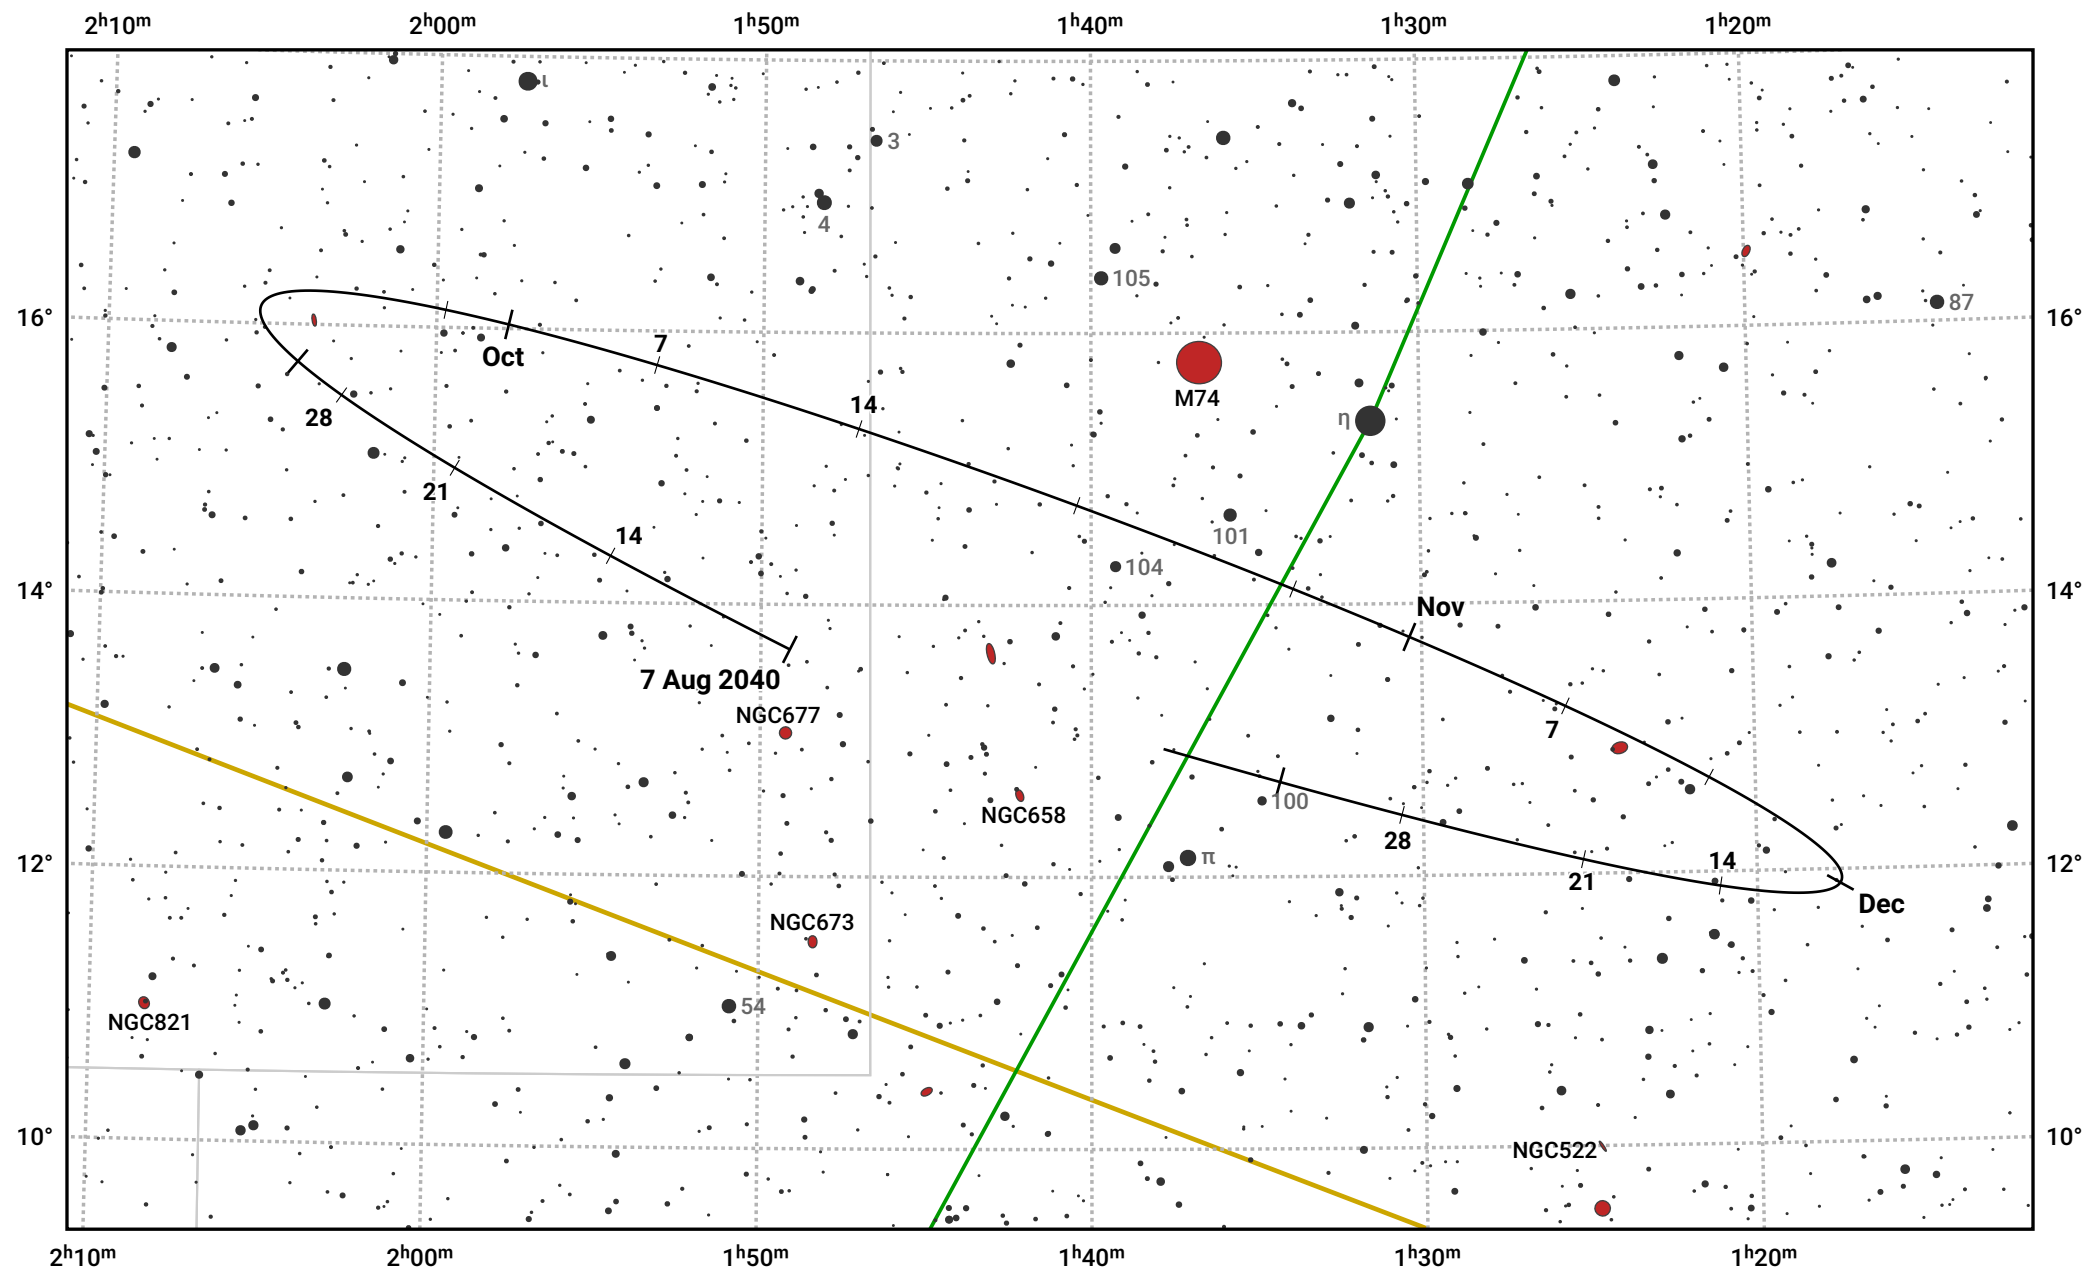

# The path of Asteroid 30 Urania around opposition on 21 Oct 2040

© Dominic Ford 2011–2024. Date markers placed at midnight UTC. Downloaded from <https://in-the-sky.org>

Magnitude scale: 11.0 10.0 9.0 8.0 7.0 6.0 5.0 4.0 3.0

— Ecliptic Plane

Galaxy Bright nebula Open cluster Globular cluster

Date	Mag	Phase
2040 Sep 1	10.9	96%
2040 Sep 20	10.4	98%
2040 Oct 1	10.1	99%
2040 Nov 1	9.8	100%
2040 Dec 1	10.7	97%
2041 Jan 1	11.4	94%
2041 Jan 4	11.4	94%