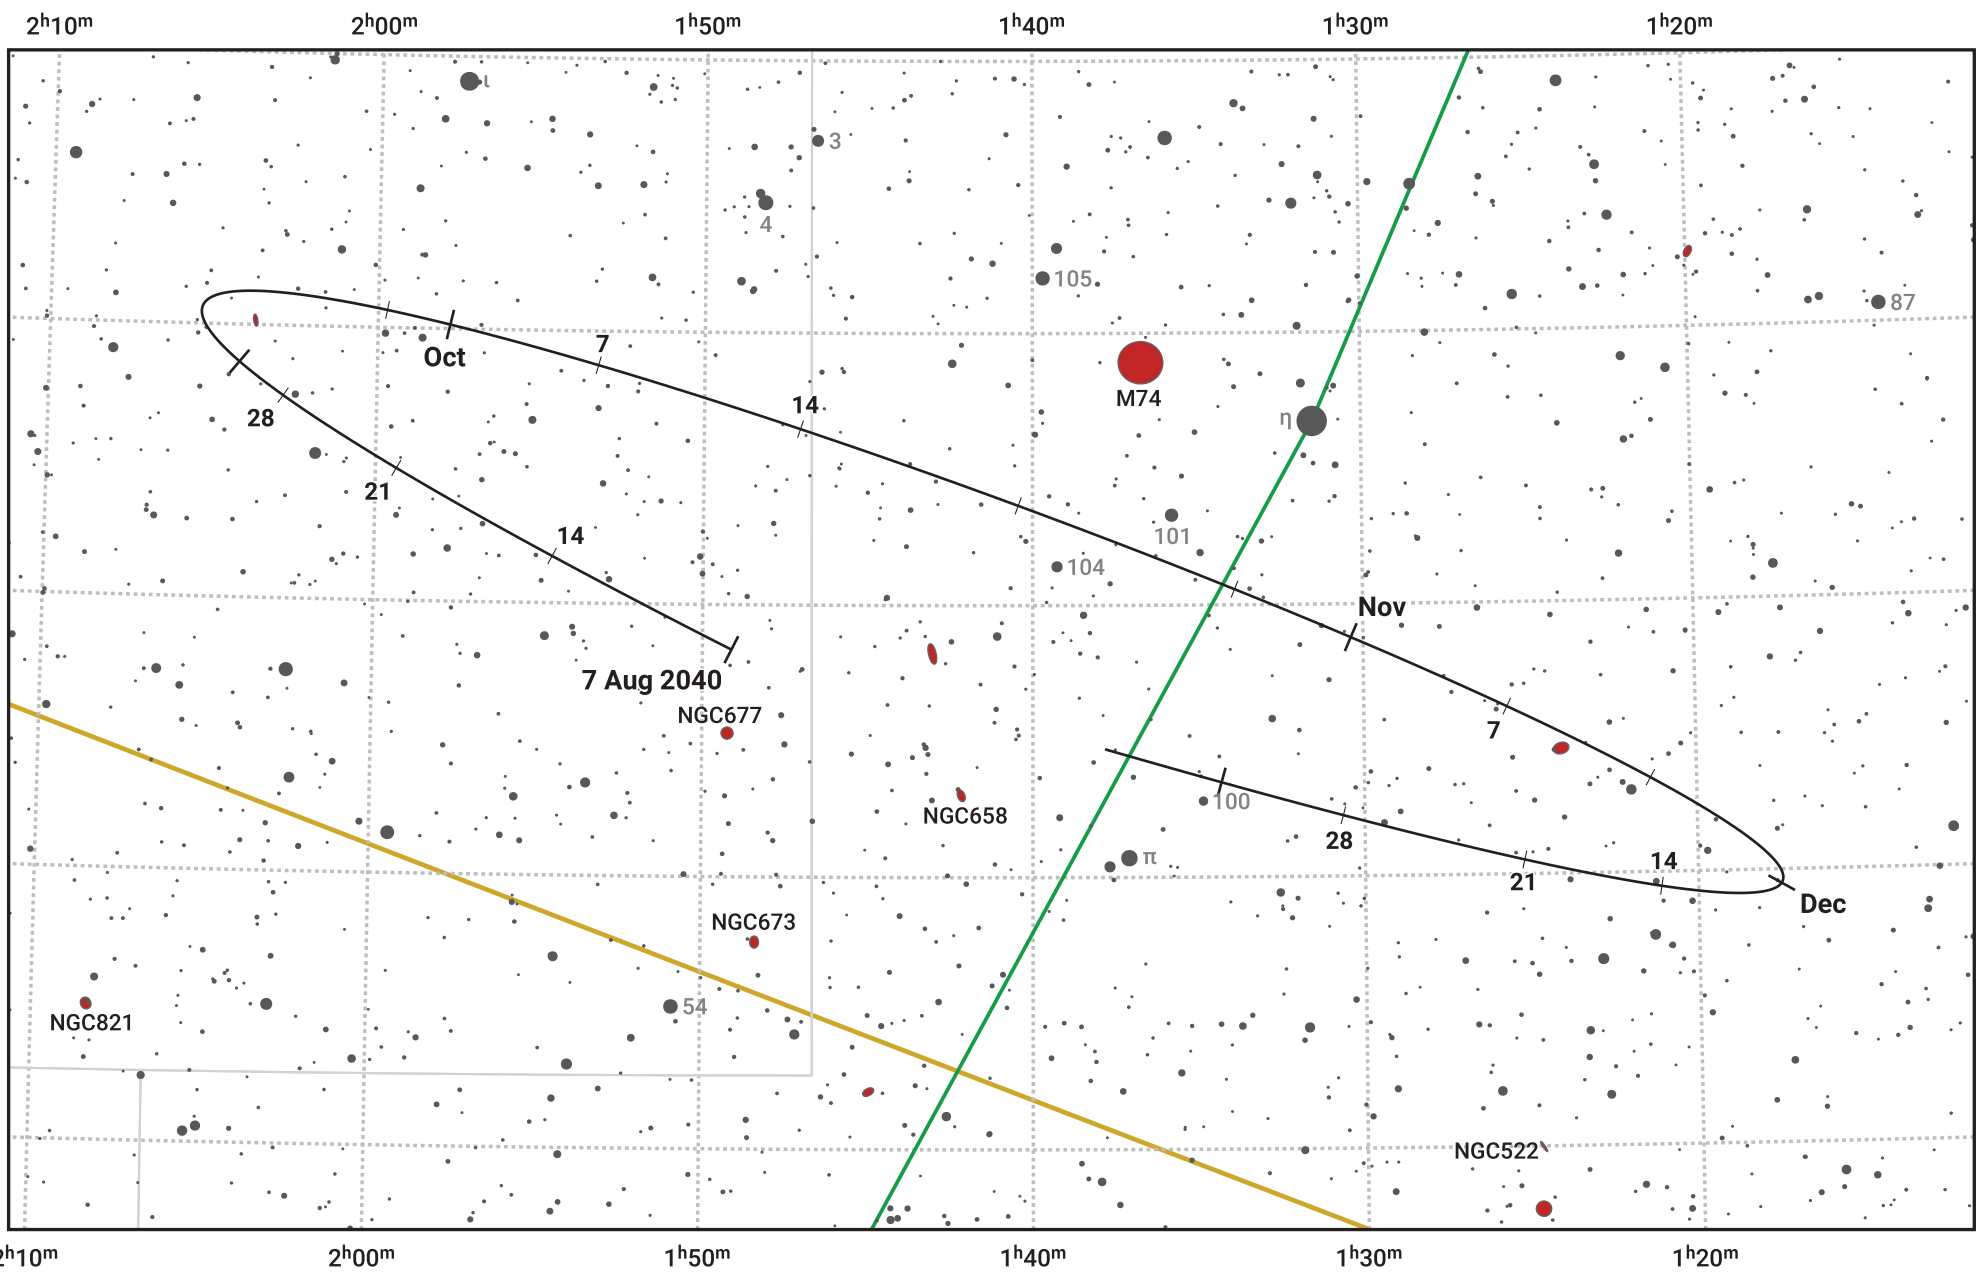

# The path of Asteroid 30 Urania around opposition on 21 Oct 2040

© Dominic Ford 2011–2024. Date markers placed at midnight UTC. Downloaded from <https://in-the-sky.org>

Magnitude scale: 11.0 10.0 9.0 8.0 7.0 6.0 5.0 4.0 3.0

— Ecliptic Plane

- Galaxy
- Bright nebula
- Open cluster
- ⊕ Globular cluster

Date	Mag	Phase
2040 Sep 1	10.9	96%
2040 Sep 20	10.4	98%
2040 Oct 1	10.1	99%
2040 Nov 1	9.8	100%
2040 Dec 1	10.7	97%
2041 Jan 1	11.4	94%
2041 Jan 4	11.4	94%