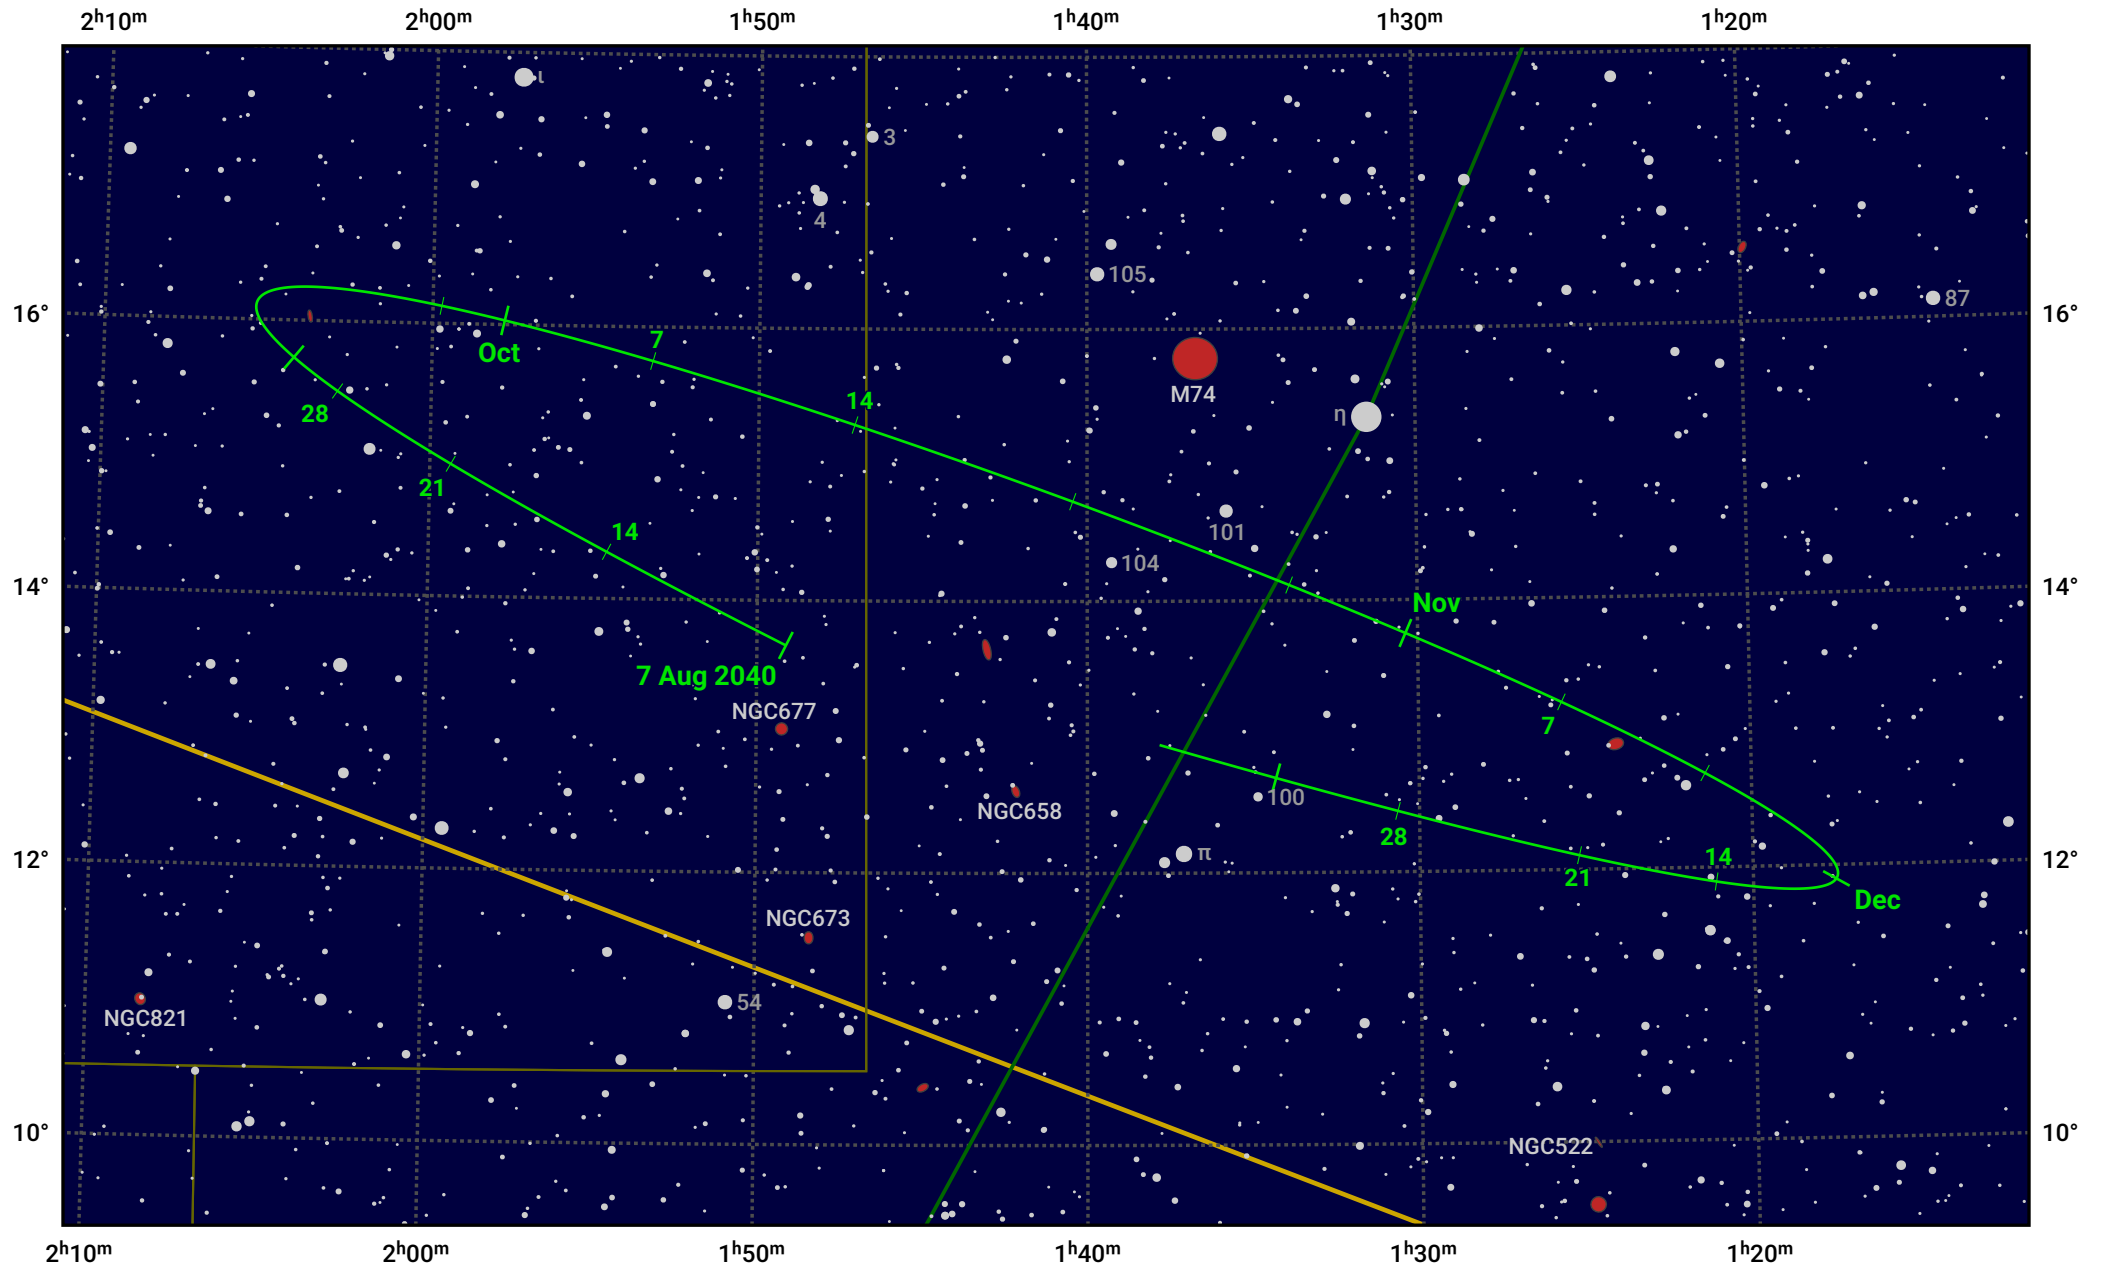

# The path of Asteroid 30 Urania around opposition on 21 Oct 2040

© Dominic Ford 2011–2024. Date markers placed at midnight UTC. Downloaded from <https://in-the-sky.org>

Magnitude scale: 11.0 10.0 9.0 8.0 7.0 6.0 5.0 4.0 3.0

— Ecliptic Plane

Galaxy Bright nebula Open cluster Globular cluster

Date	Mag	Phase
2040 Sep 1	10.9	96%
2040 Sep 20	10.4	98%
2040 Oct 1	10.1	99%
2040 Nov 1	9.8	100%
2040 Dec 1	10.7	97%
2041 Jan 1	11.4	94%
2041 Jan 4	11.4	94%