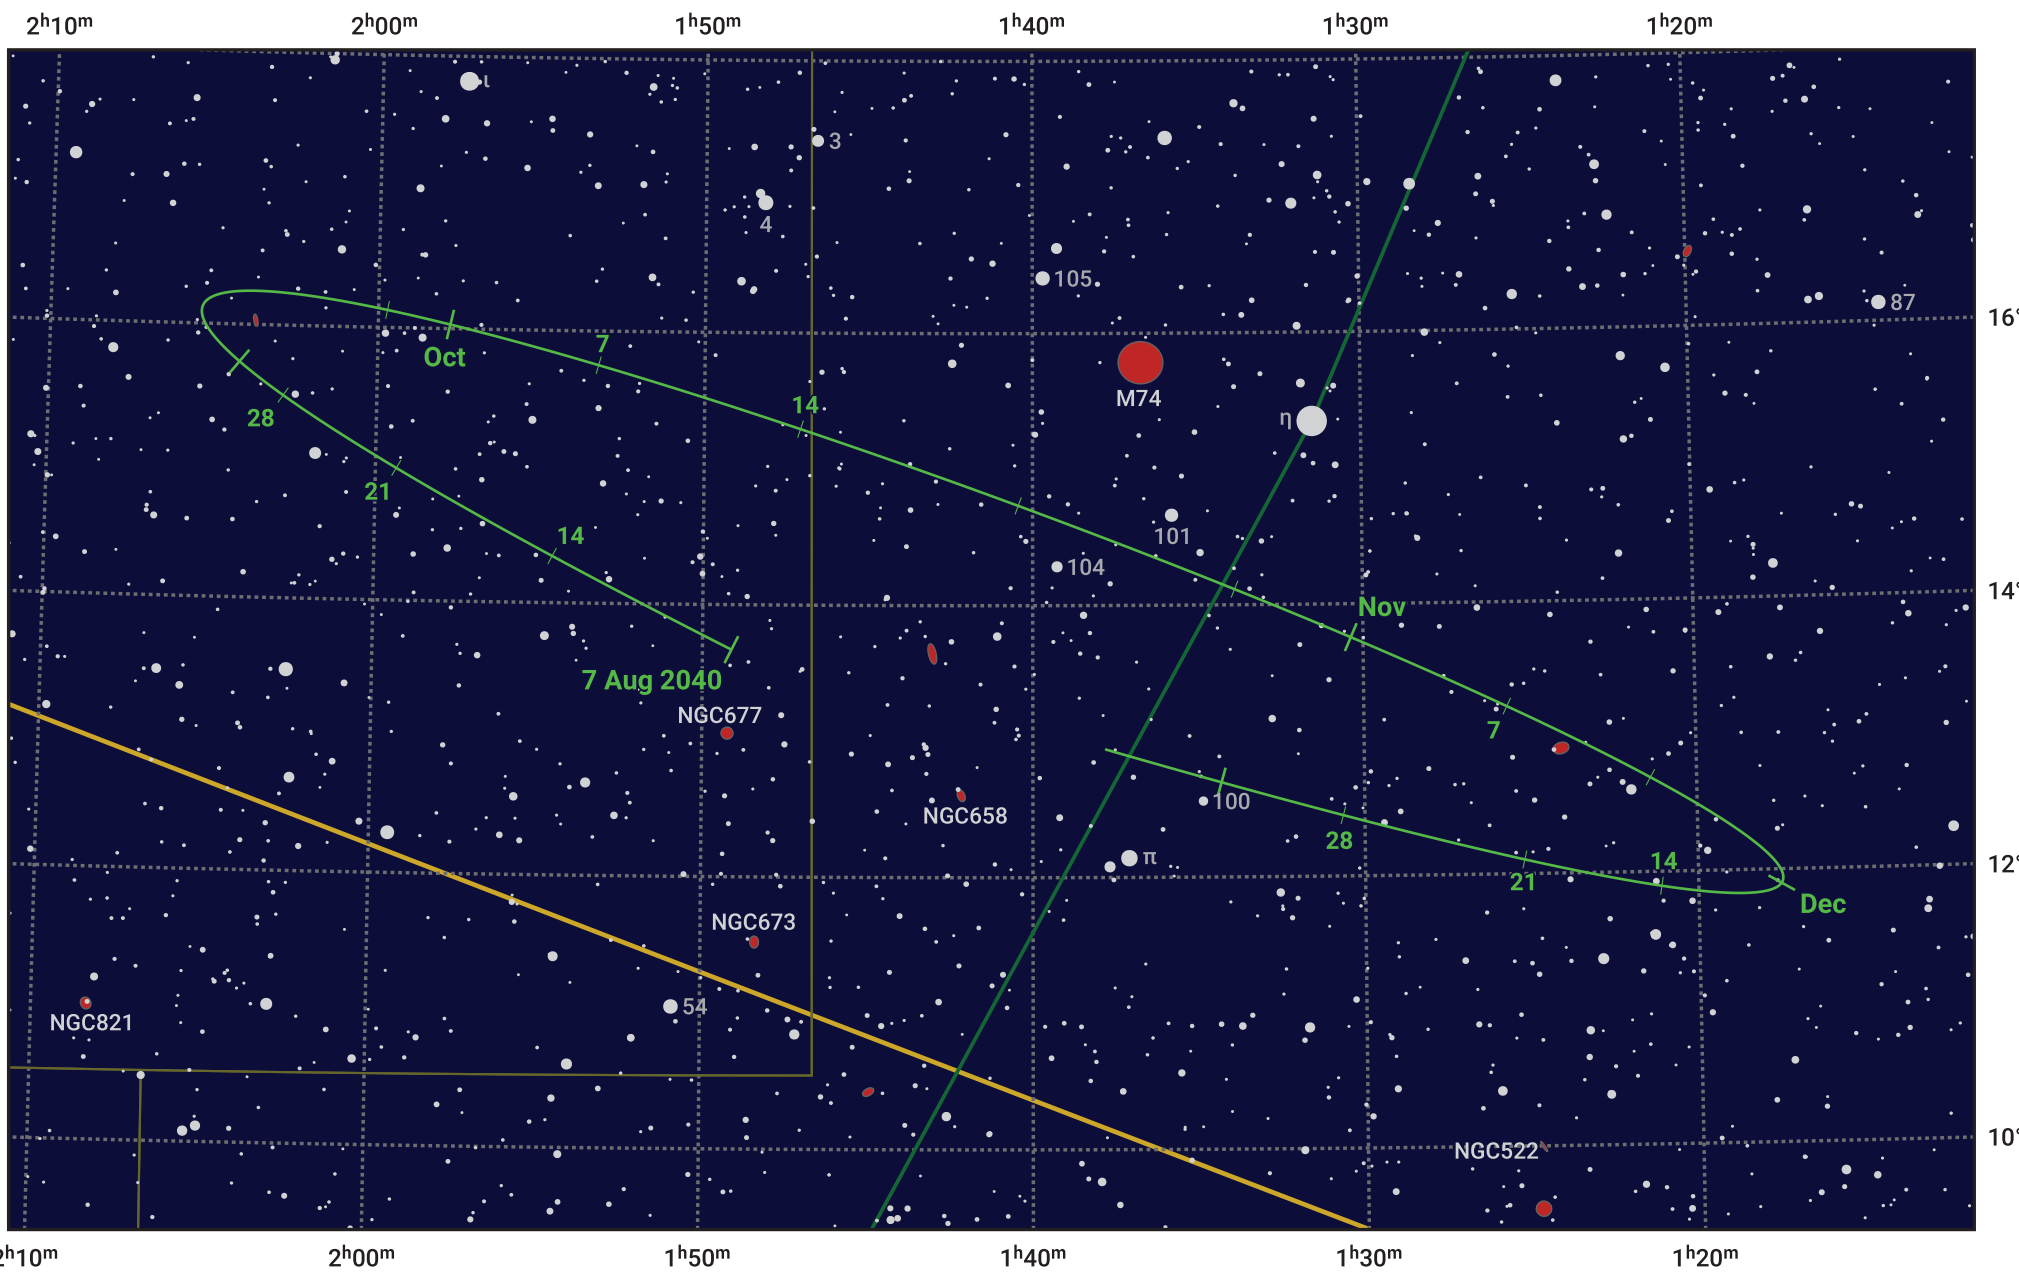

# The path of Asteroid 30 Urania around opposition on 21 Oct 2040

© Dominic Ford 2011–2024. Date markers placed at midnight UTC. Downloaded from <https://in-the-sky.org>

Magnitude scale: 11.0 10.0 9.0 8.0 7.0 6.0 5.0 4.0 3.0

— Ecliptic Plane

Galaxy    Bright nebula    Open cluster    Globular cluster

Date	Mag	Phase
2040 Sep 1	10.9	96%
2040 Sep 20	10.4	98%
2040 Oct 1	10.1	99%
2040 Nov 1	9.8	100%
2040 Dec 1	10.7	97%
2041 Jan 1	11.4	94%
2041 Jan 4	11.4	94%