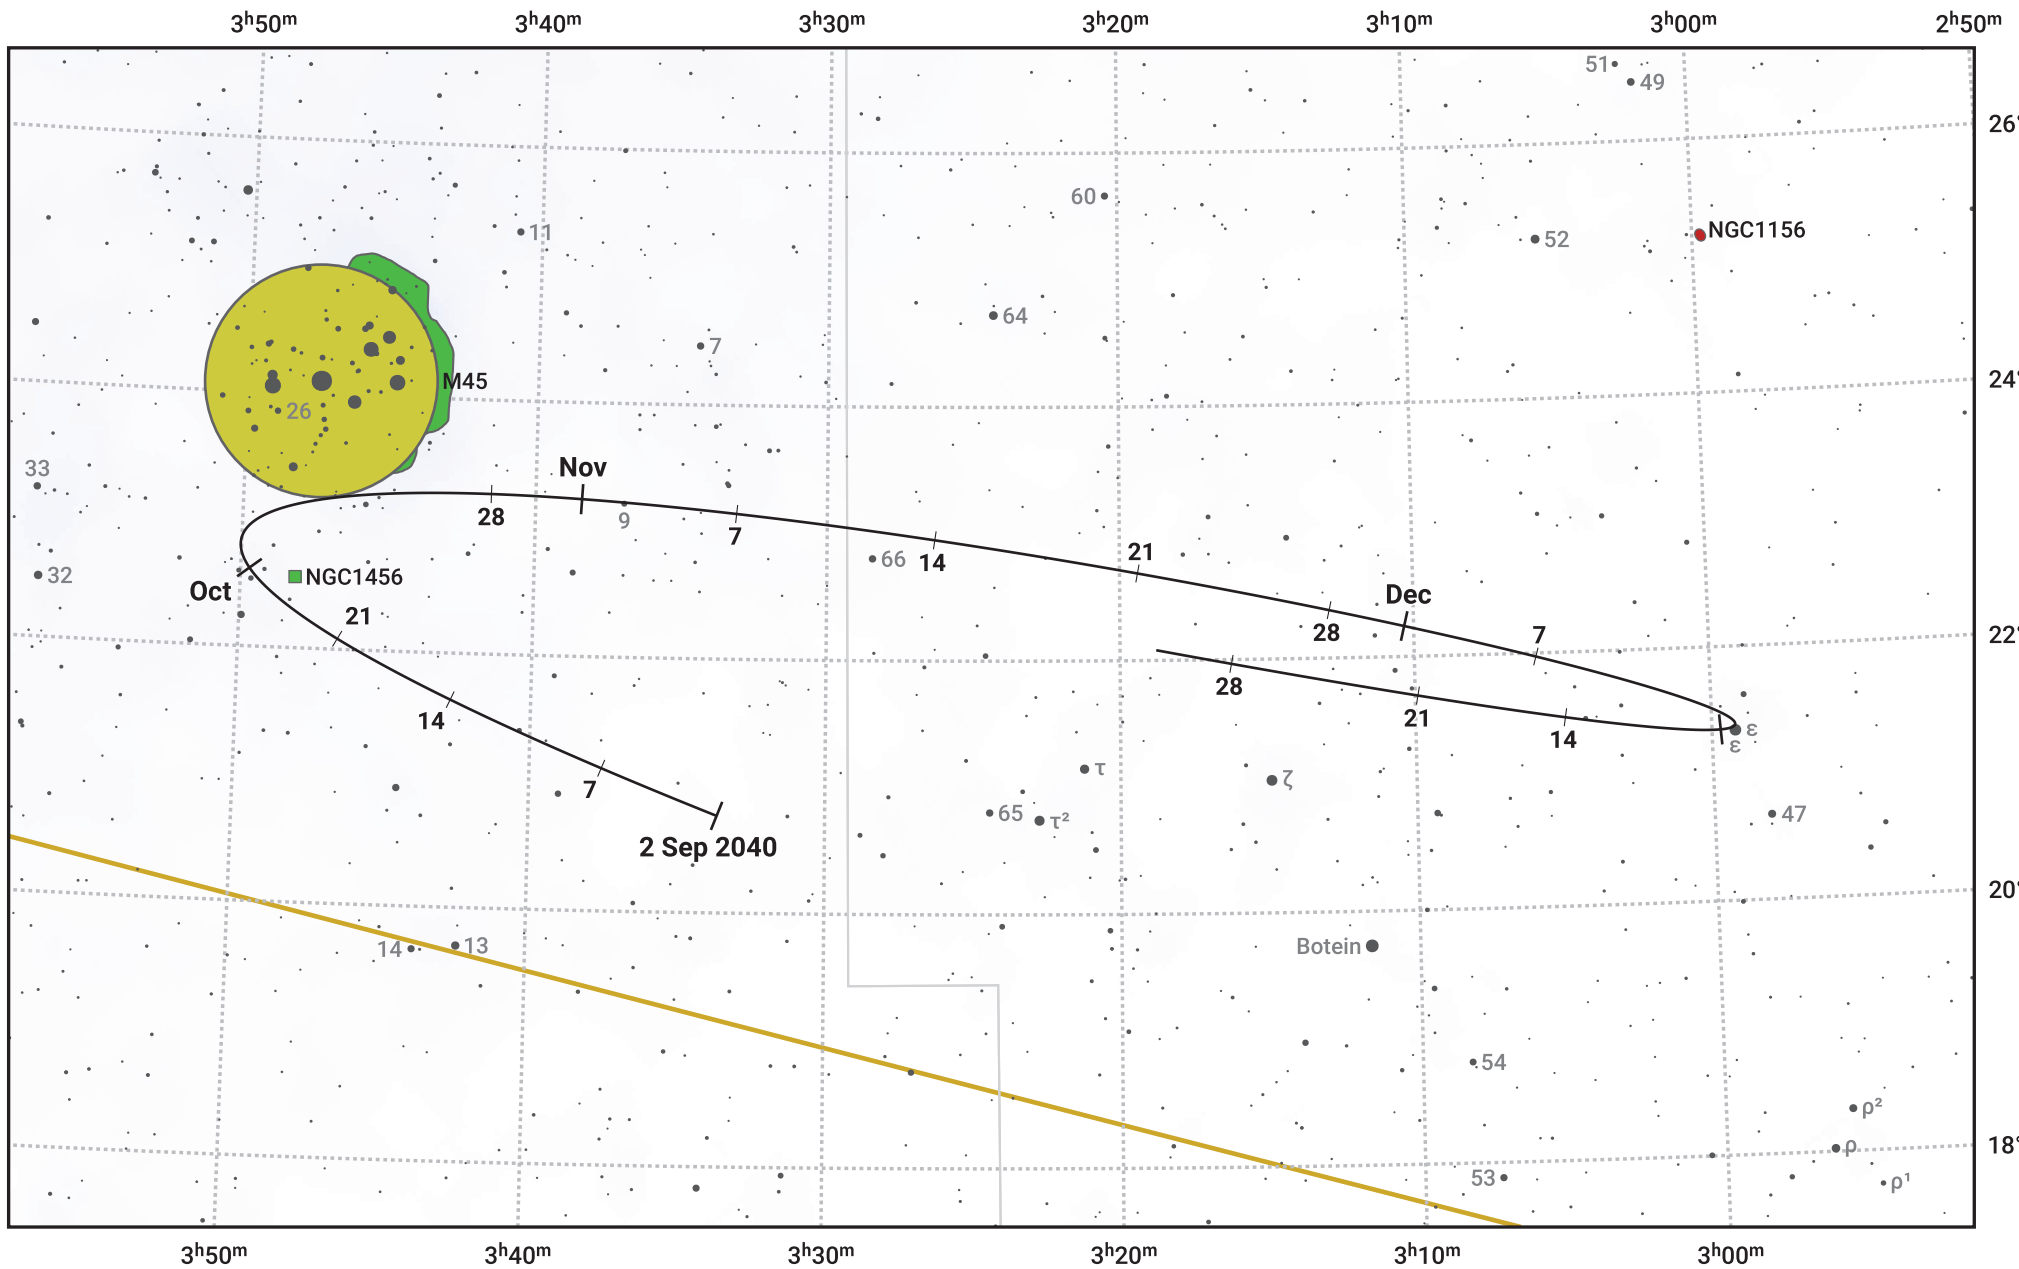

The path of Asteroid 37 Fides around opposition on 16 Nov 2040

© Dominic Ford 2011–2024. Date markers placed at midnight UTC. Downloaded from <https://in-the-sky.org>

Magnitude scale: 10.0 9.0 8.0 7.0 6.0 5.0 4.0 3.0 2.0

— Ecliptic Plane

● Galaxy
 ■ Bright nebula
 ● Open cluster
 ⊕ Globular cluster

Date	Mag	Phase
2040 Oct 1	11.0	97%
2040 Oct 17	10.6	98%
2040 Nov 1	10.1	99%
2040 Dec 1	10.1	99%
2041 Jan 1	10.9	97%