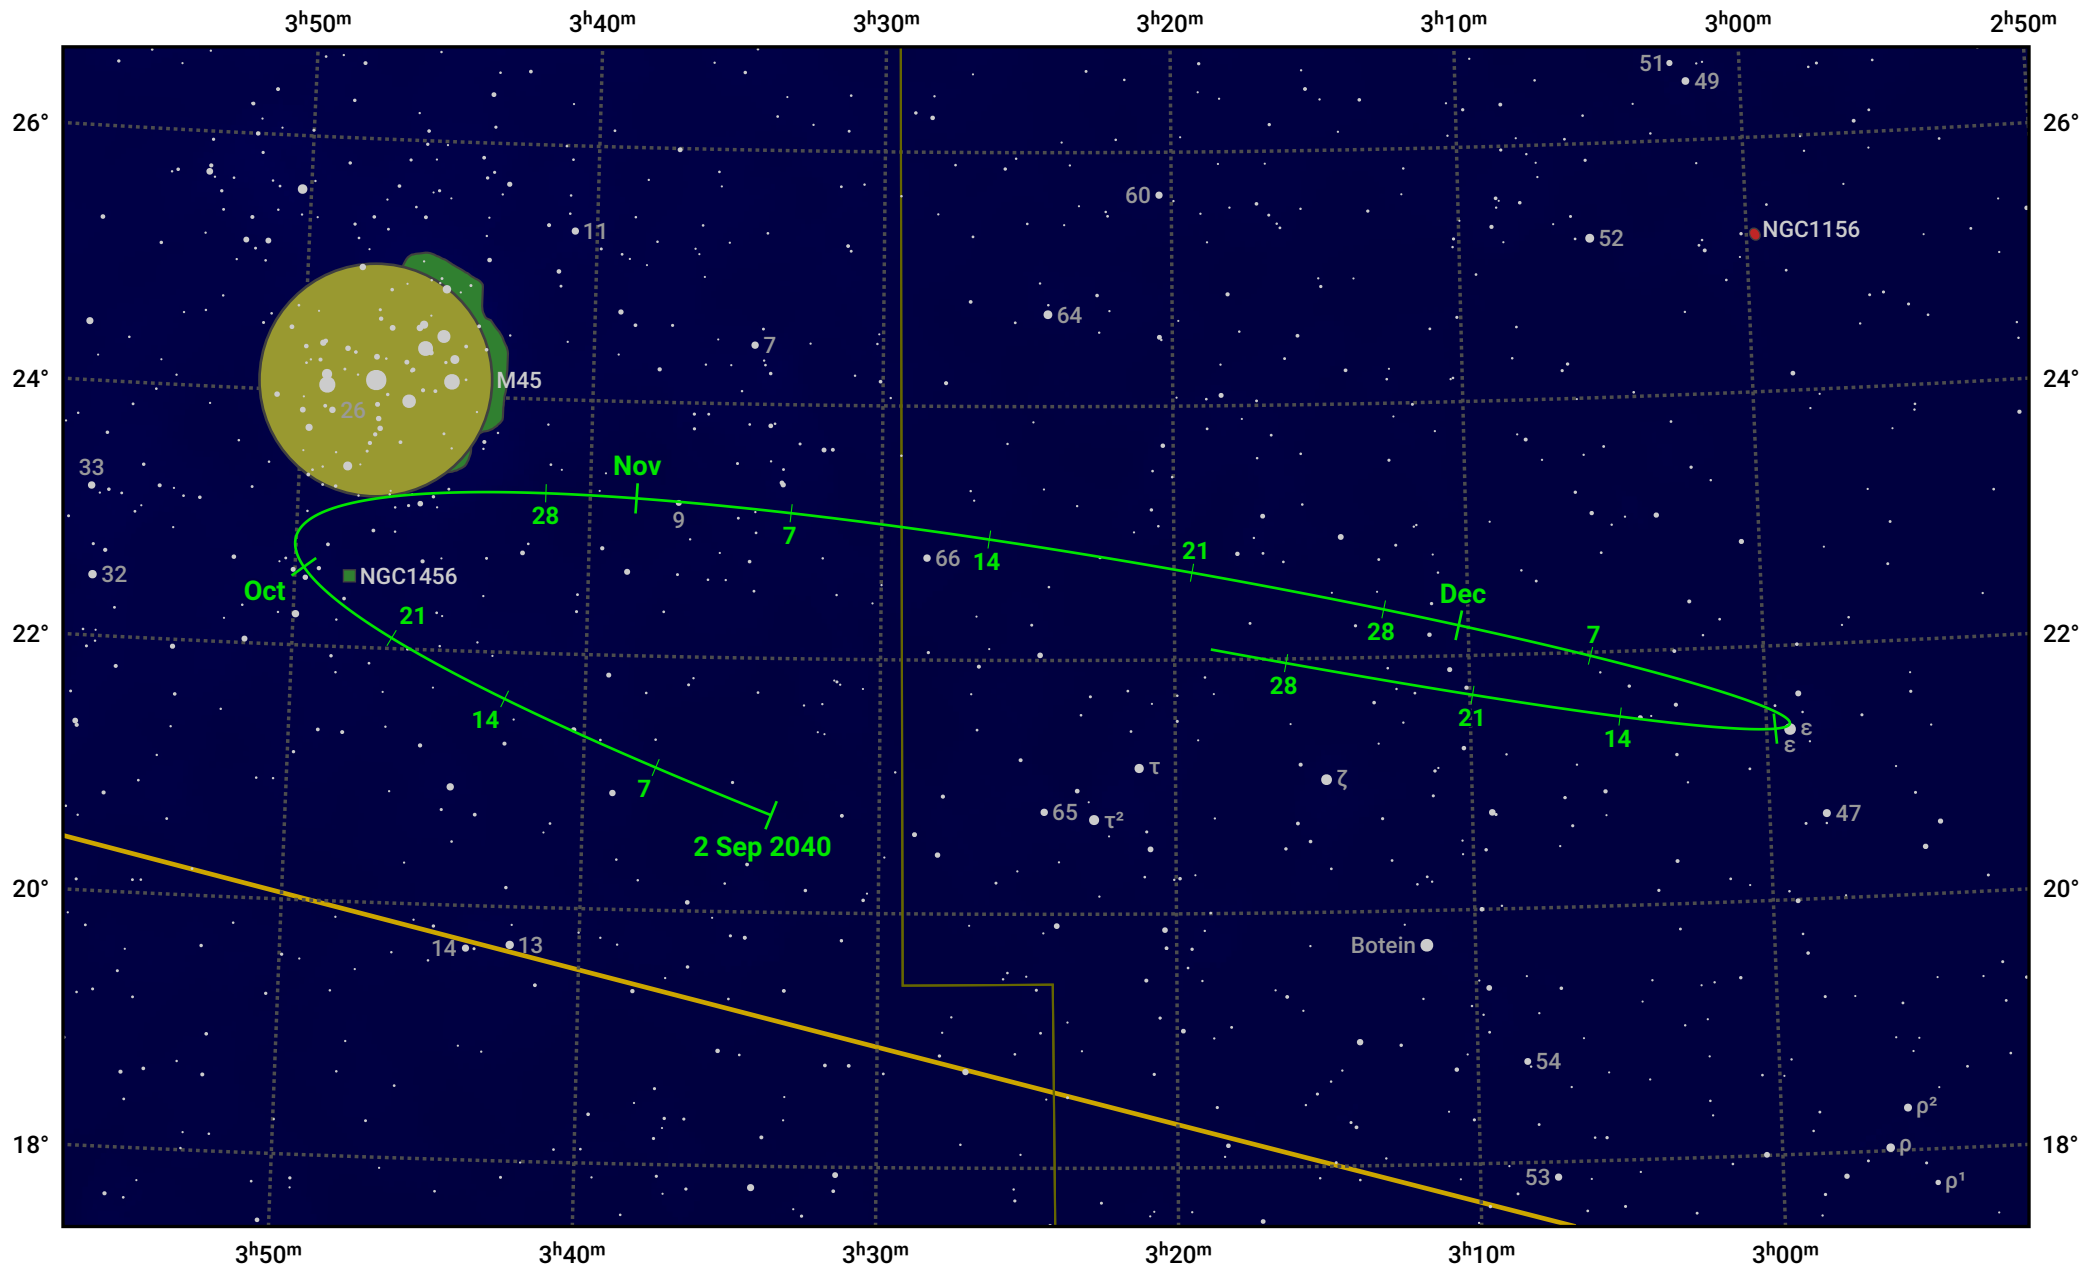

The path of Asteroid 37 Fides around opposition on 16 Nov 2040

© Dominic Ford 2011–2024. Date markers placed at midnight UTC. Downloaded from <https://in-the-sky.org>

Magnitude scale: 10.0 9.0 8.0 7.0 6.0 5.0 4.0 3.0 2.0

— Ecliptic Plane

- Galaxy
- Bright nebula
- Open cluster
- Globular cluster

Date	Mag	Phase
2040 Oct 1	11.0	97%
2040 Oct 17	10.6	98%
2040 Nov 1	10.1	99%
2040 Dec 1	10.1	99%
2041 Jan 1	10.9	97%