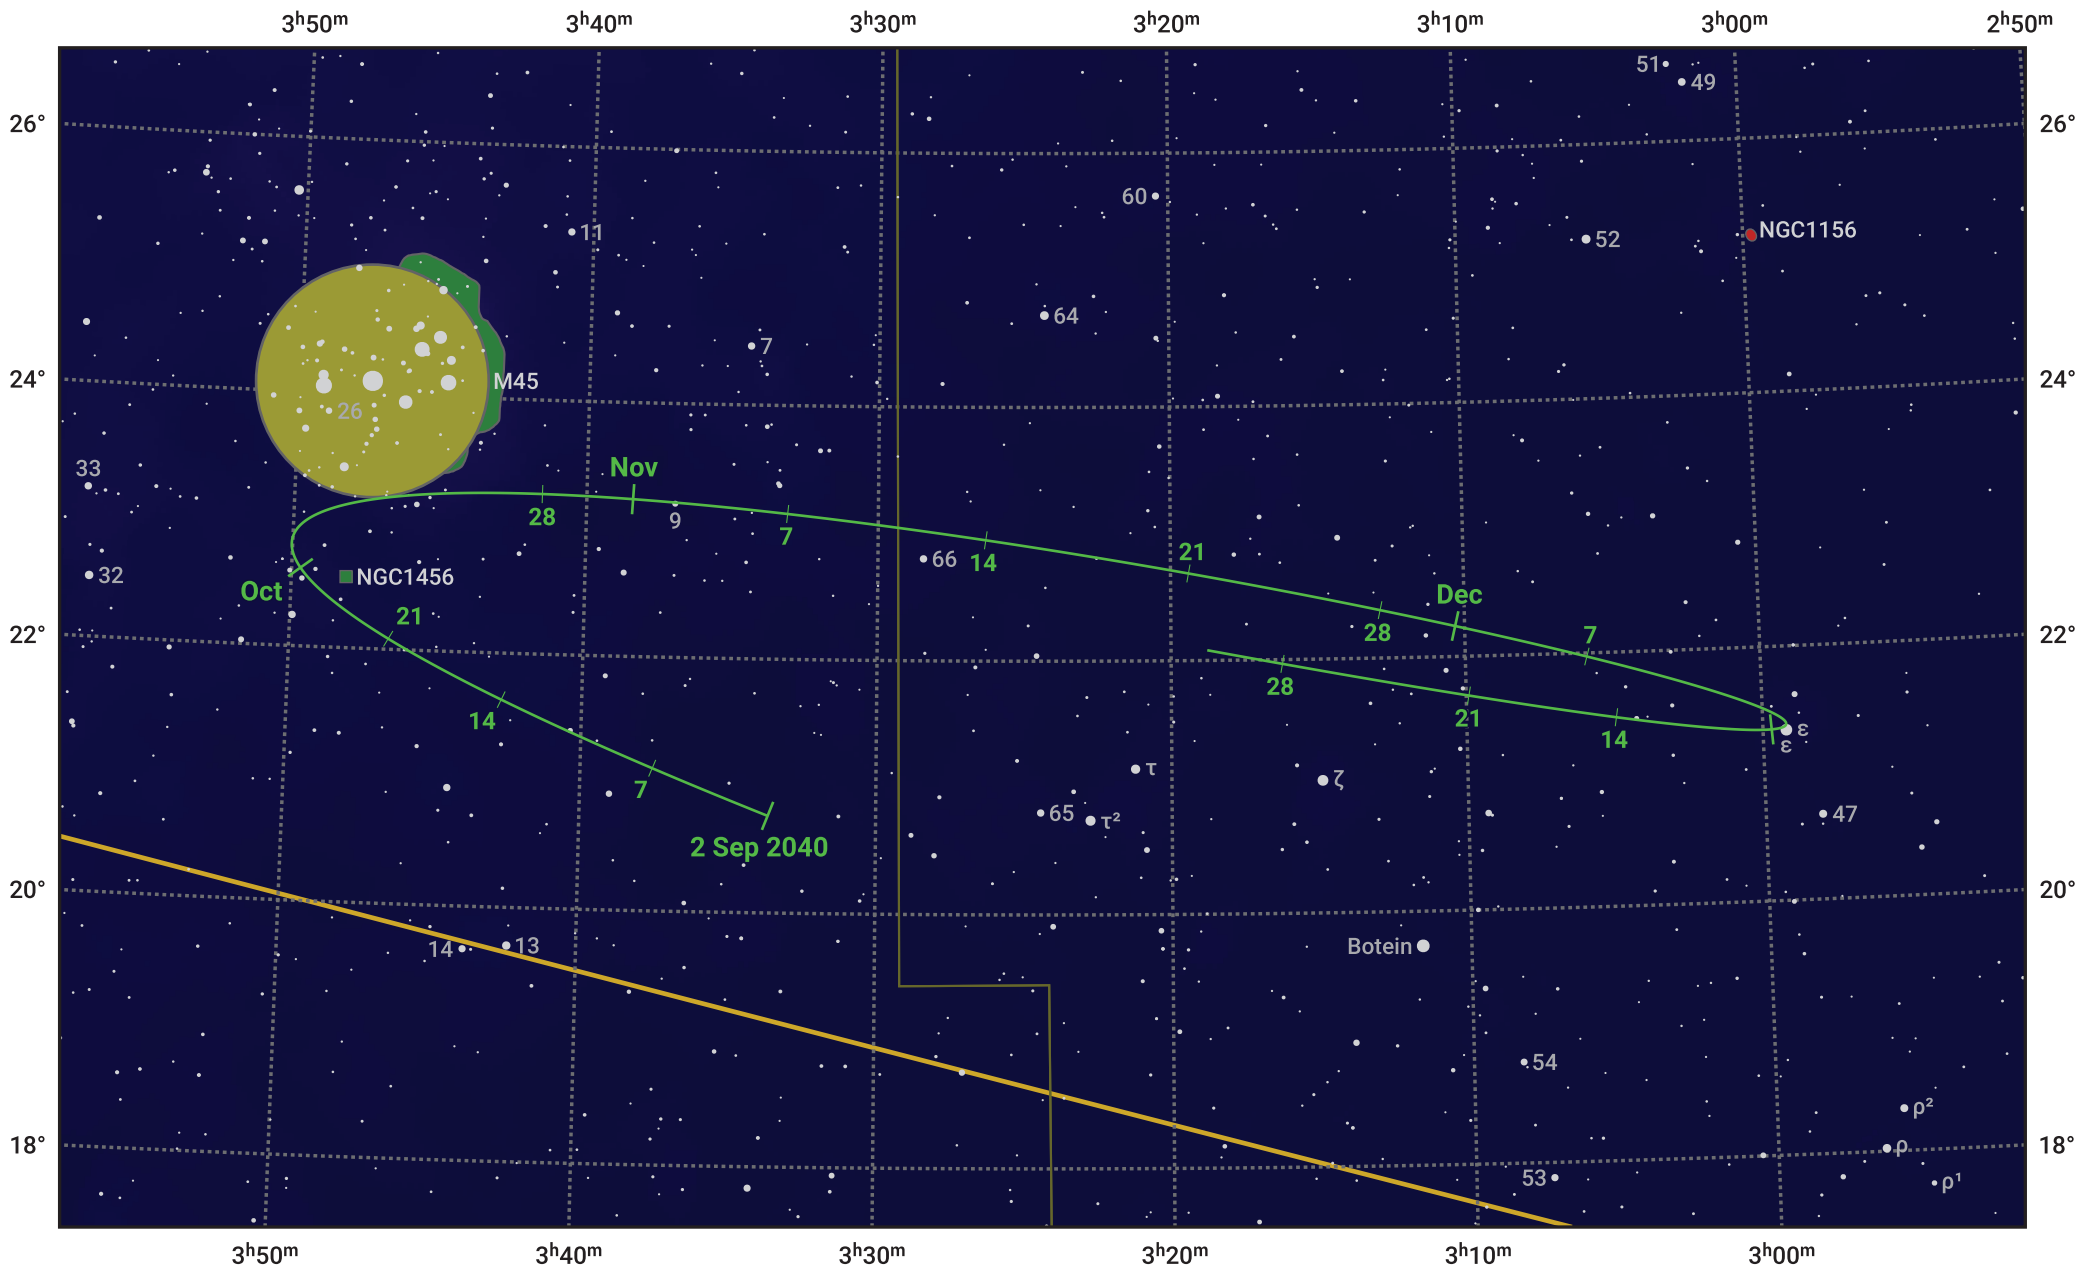

# The path of Asteroid 37 Fides around opposition on 16 Nov 2040

© Dominic Ford 2011–2024. Date markers placed at midnight UTC. Downloaded from <https://in-the-sky.org>

Magnitude scale: 10.0 9.0 8.0 7.0 6.0 5.0 4.0 3.0 2.0

— Ecliptic Plane

● Galaxy   
 ■ Bright nebula   
 ● Open cluster   
 ● Globular cluster

Date	Mag	Phase
2040 Oct 1	11.0	97%
2040 Oct 17	10.6	98%
2040 Nov 1	10.1	99%
2040 Dec 1	10.1	99%
2041 Jan 1	10.9	97%