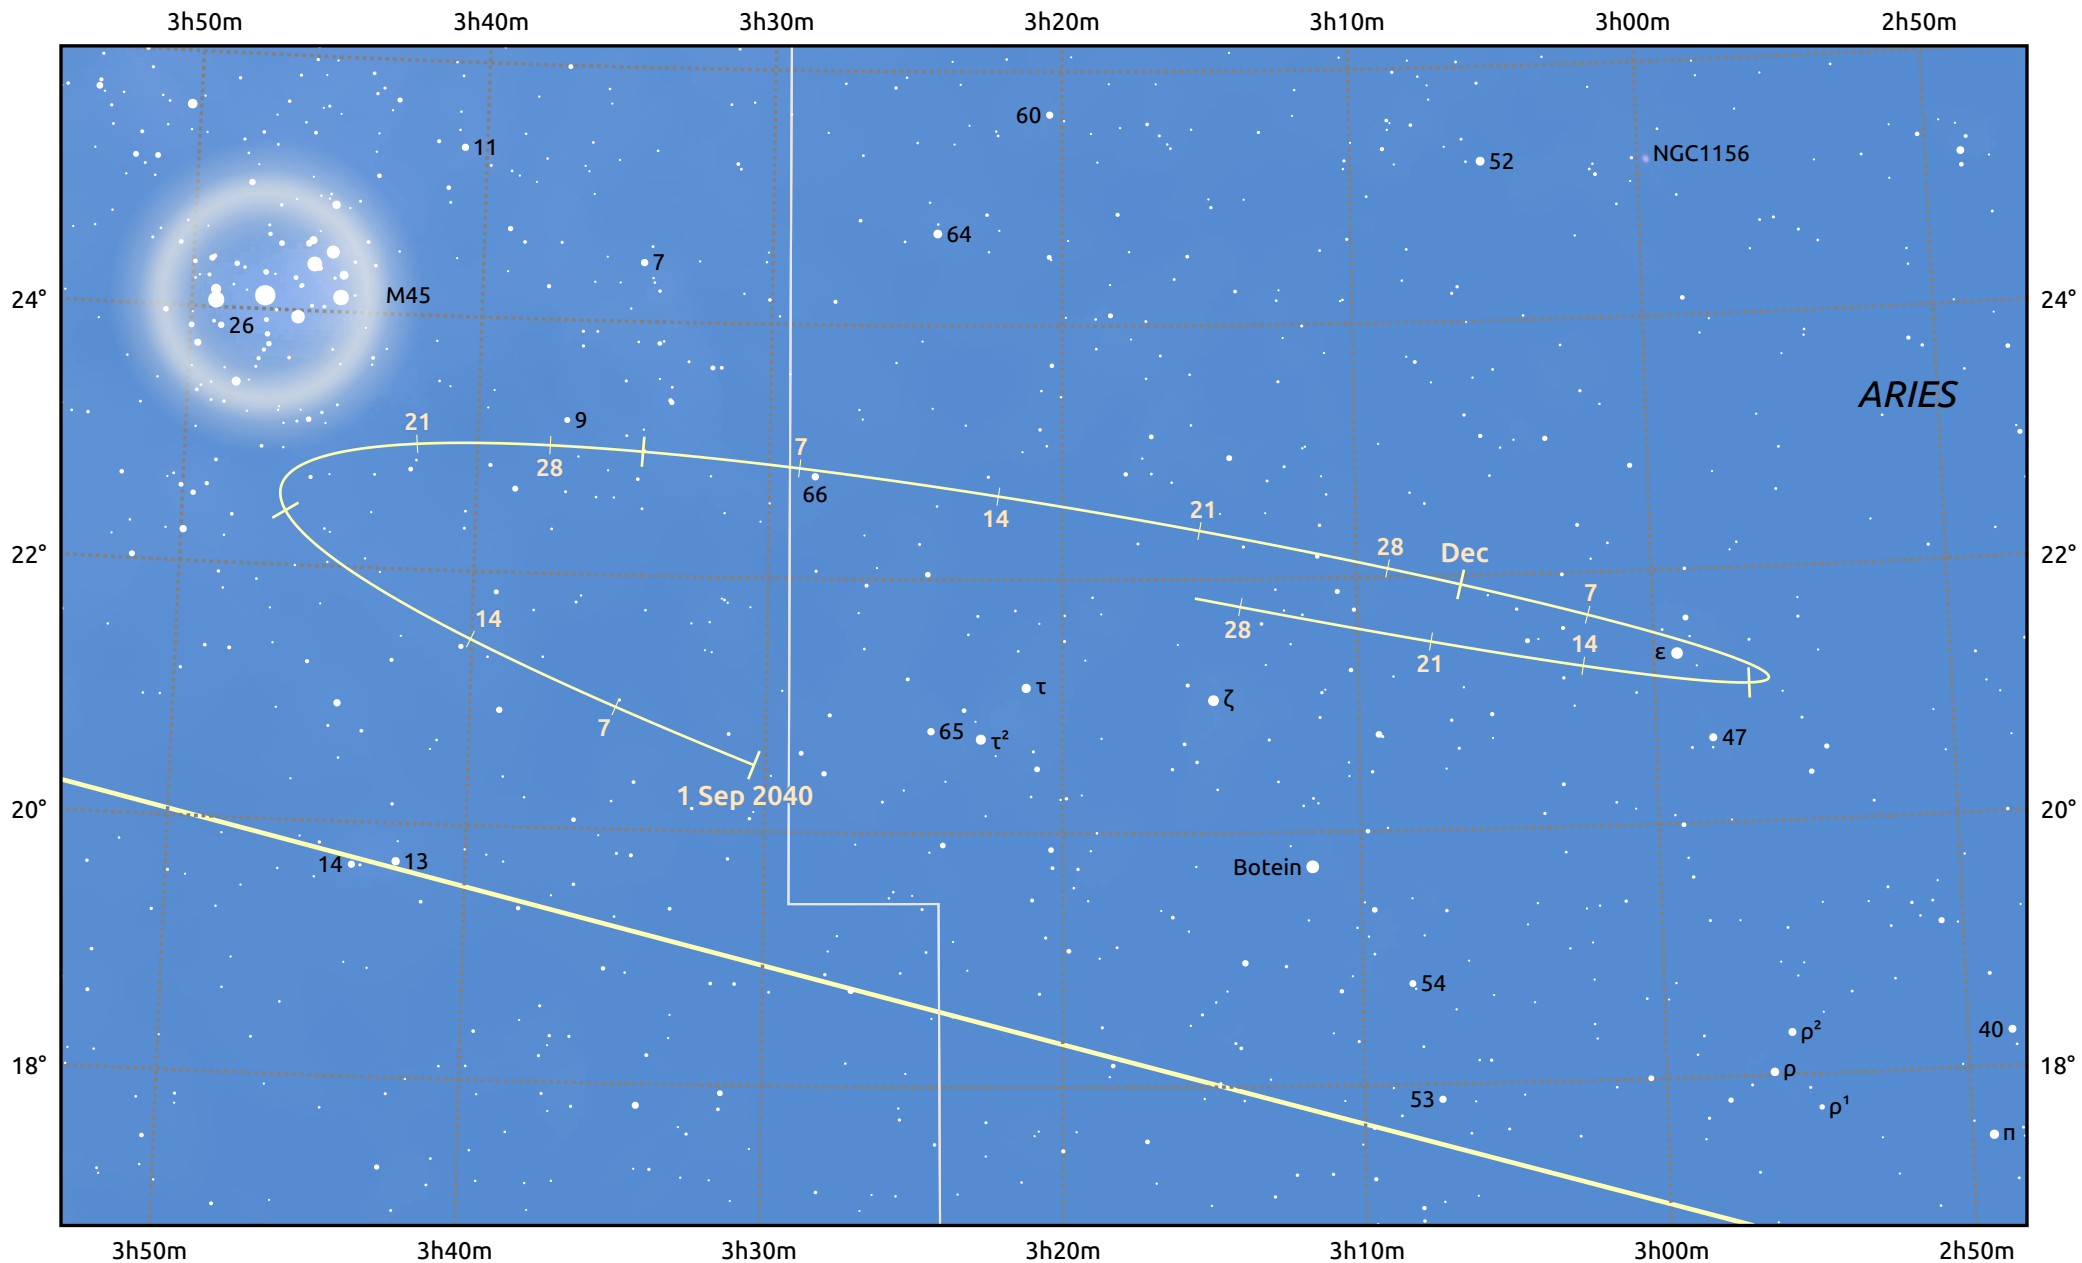

The path of Asteroid 37 Fides around opposition on 15 Nov 2040

© Dominic Ford 2011–2025. Date markers placed at midnight UTC. Downloaded from <https://in-the-sky.org>

Magnitude scale: 10.0 9.0 8.0 7.0 6.0 5.0 4.0 3.0 2.0

Ecliptic Plane

Galaxy Bright nebula Open cluster Globular cluster Planetary nebula

Date	Mag	Phase
2040 Sep 1	11.6	95%
2040 Oct 1	10.9	97%
2040 Oct 16	10.6	98%
2040 Nov 1	10.1	100%
2040 Dec 1	10.1	99%
2041 Jan 1	10.9	97%