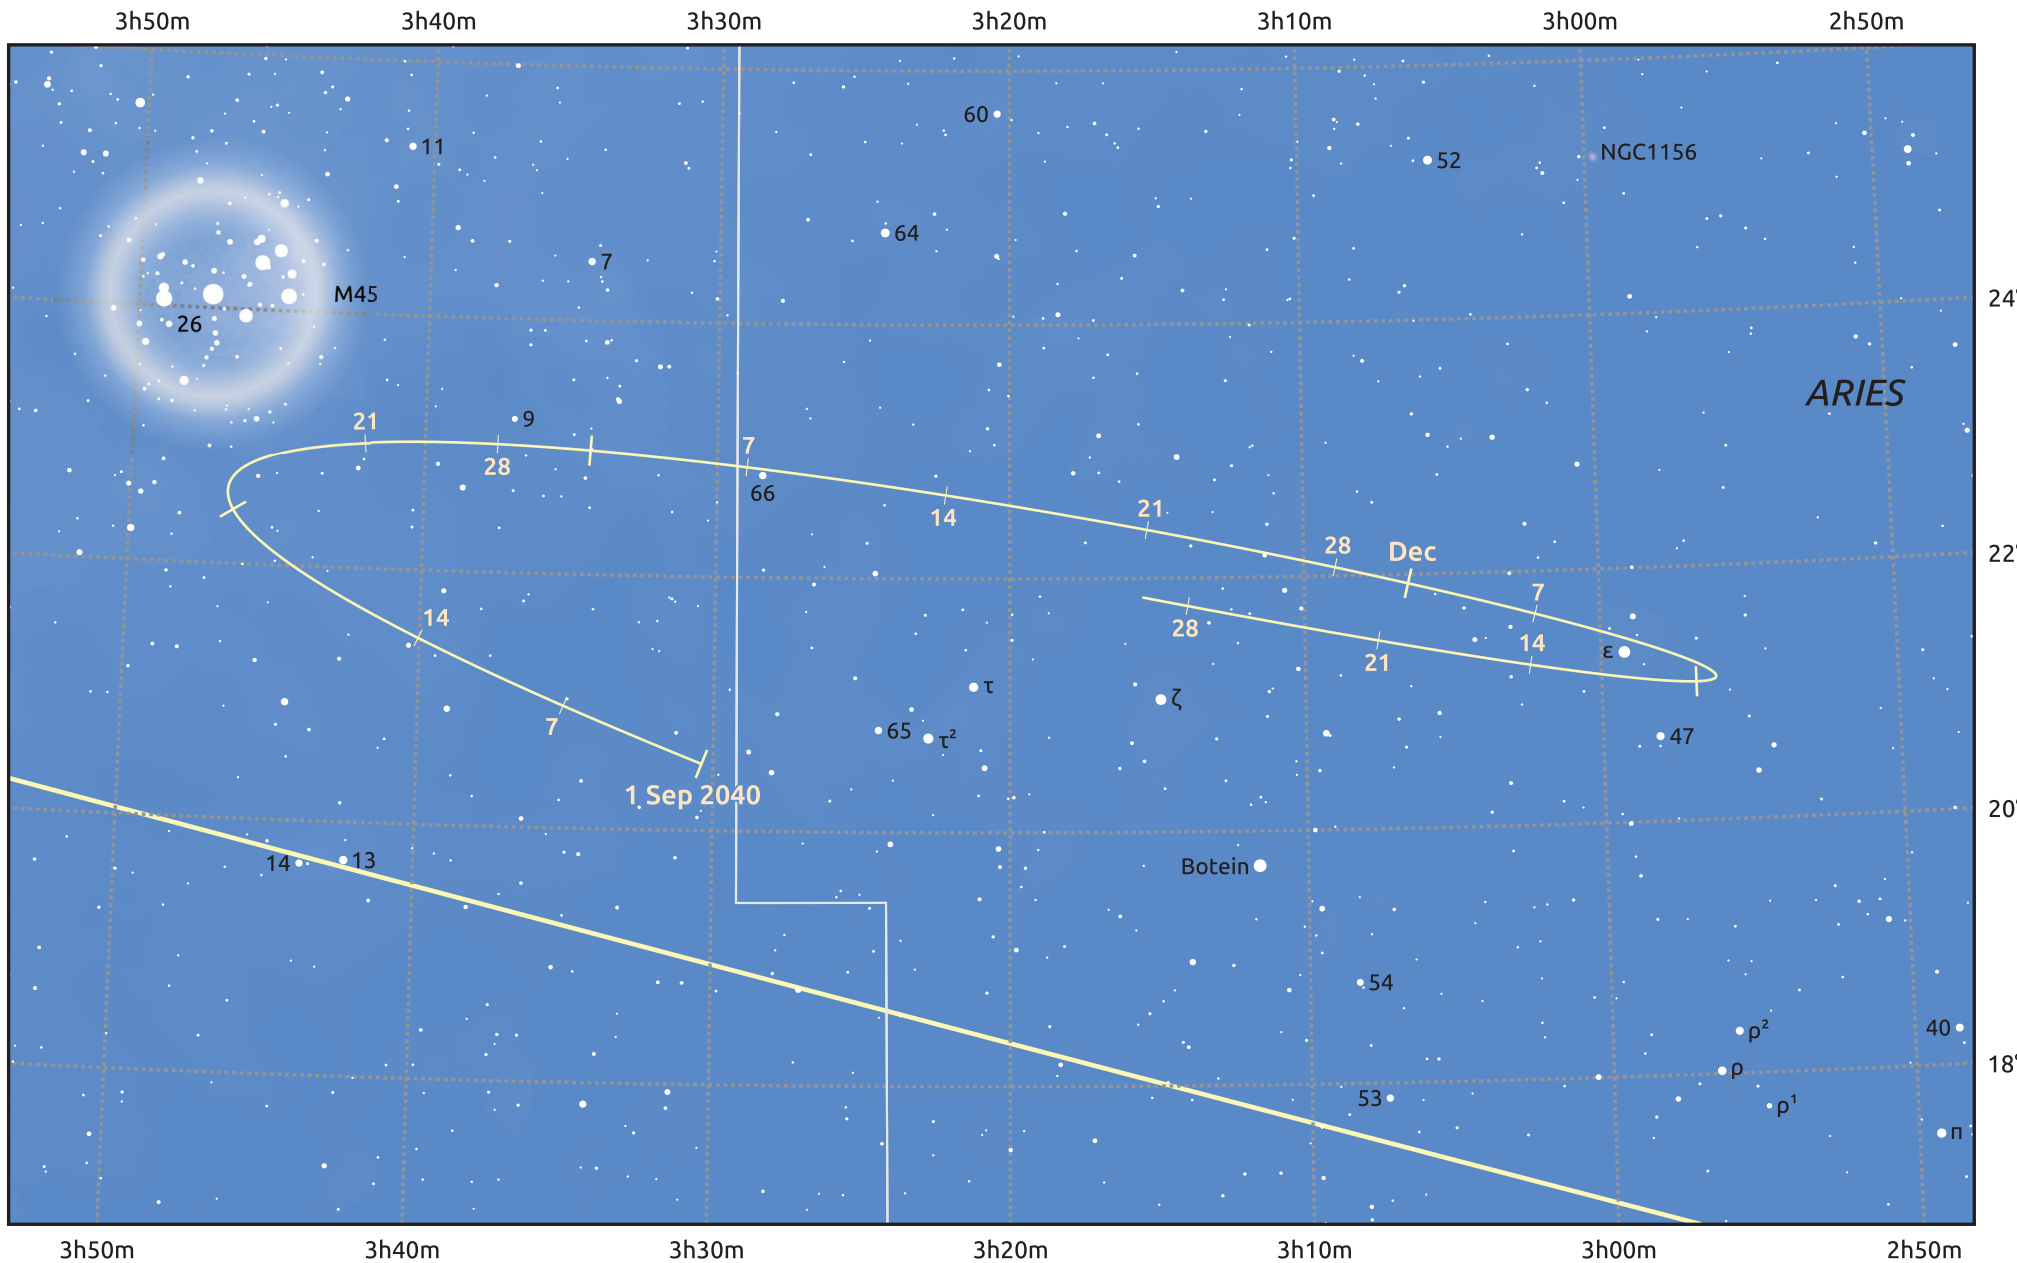

The path of Asteroid 37 Fides around opposition on 15 Nov 2040

© Dominic Ford 2011–2025. Date markers placed at midnight UTC. Downloaded from <https://in-the-sky.org>

Magnitude scale: 10.0 9.0 8.0 7.0 6.0 5.0 4.0 3.0 2.0

— Ecliptic Plane

Galaxy Bright nebula Open cluster Globular cluster Planetary nebula

Date	Mag	Phase
2040 Sep 1	11.6	95%
2040 Oct 1	10.9	97%
2040 Oct 16	10.6	98%
2040 Nov 1	10.1	100%
2040 Dec 1	10.1	99%
2041 Jan 1	10.9	97%