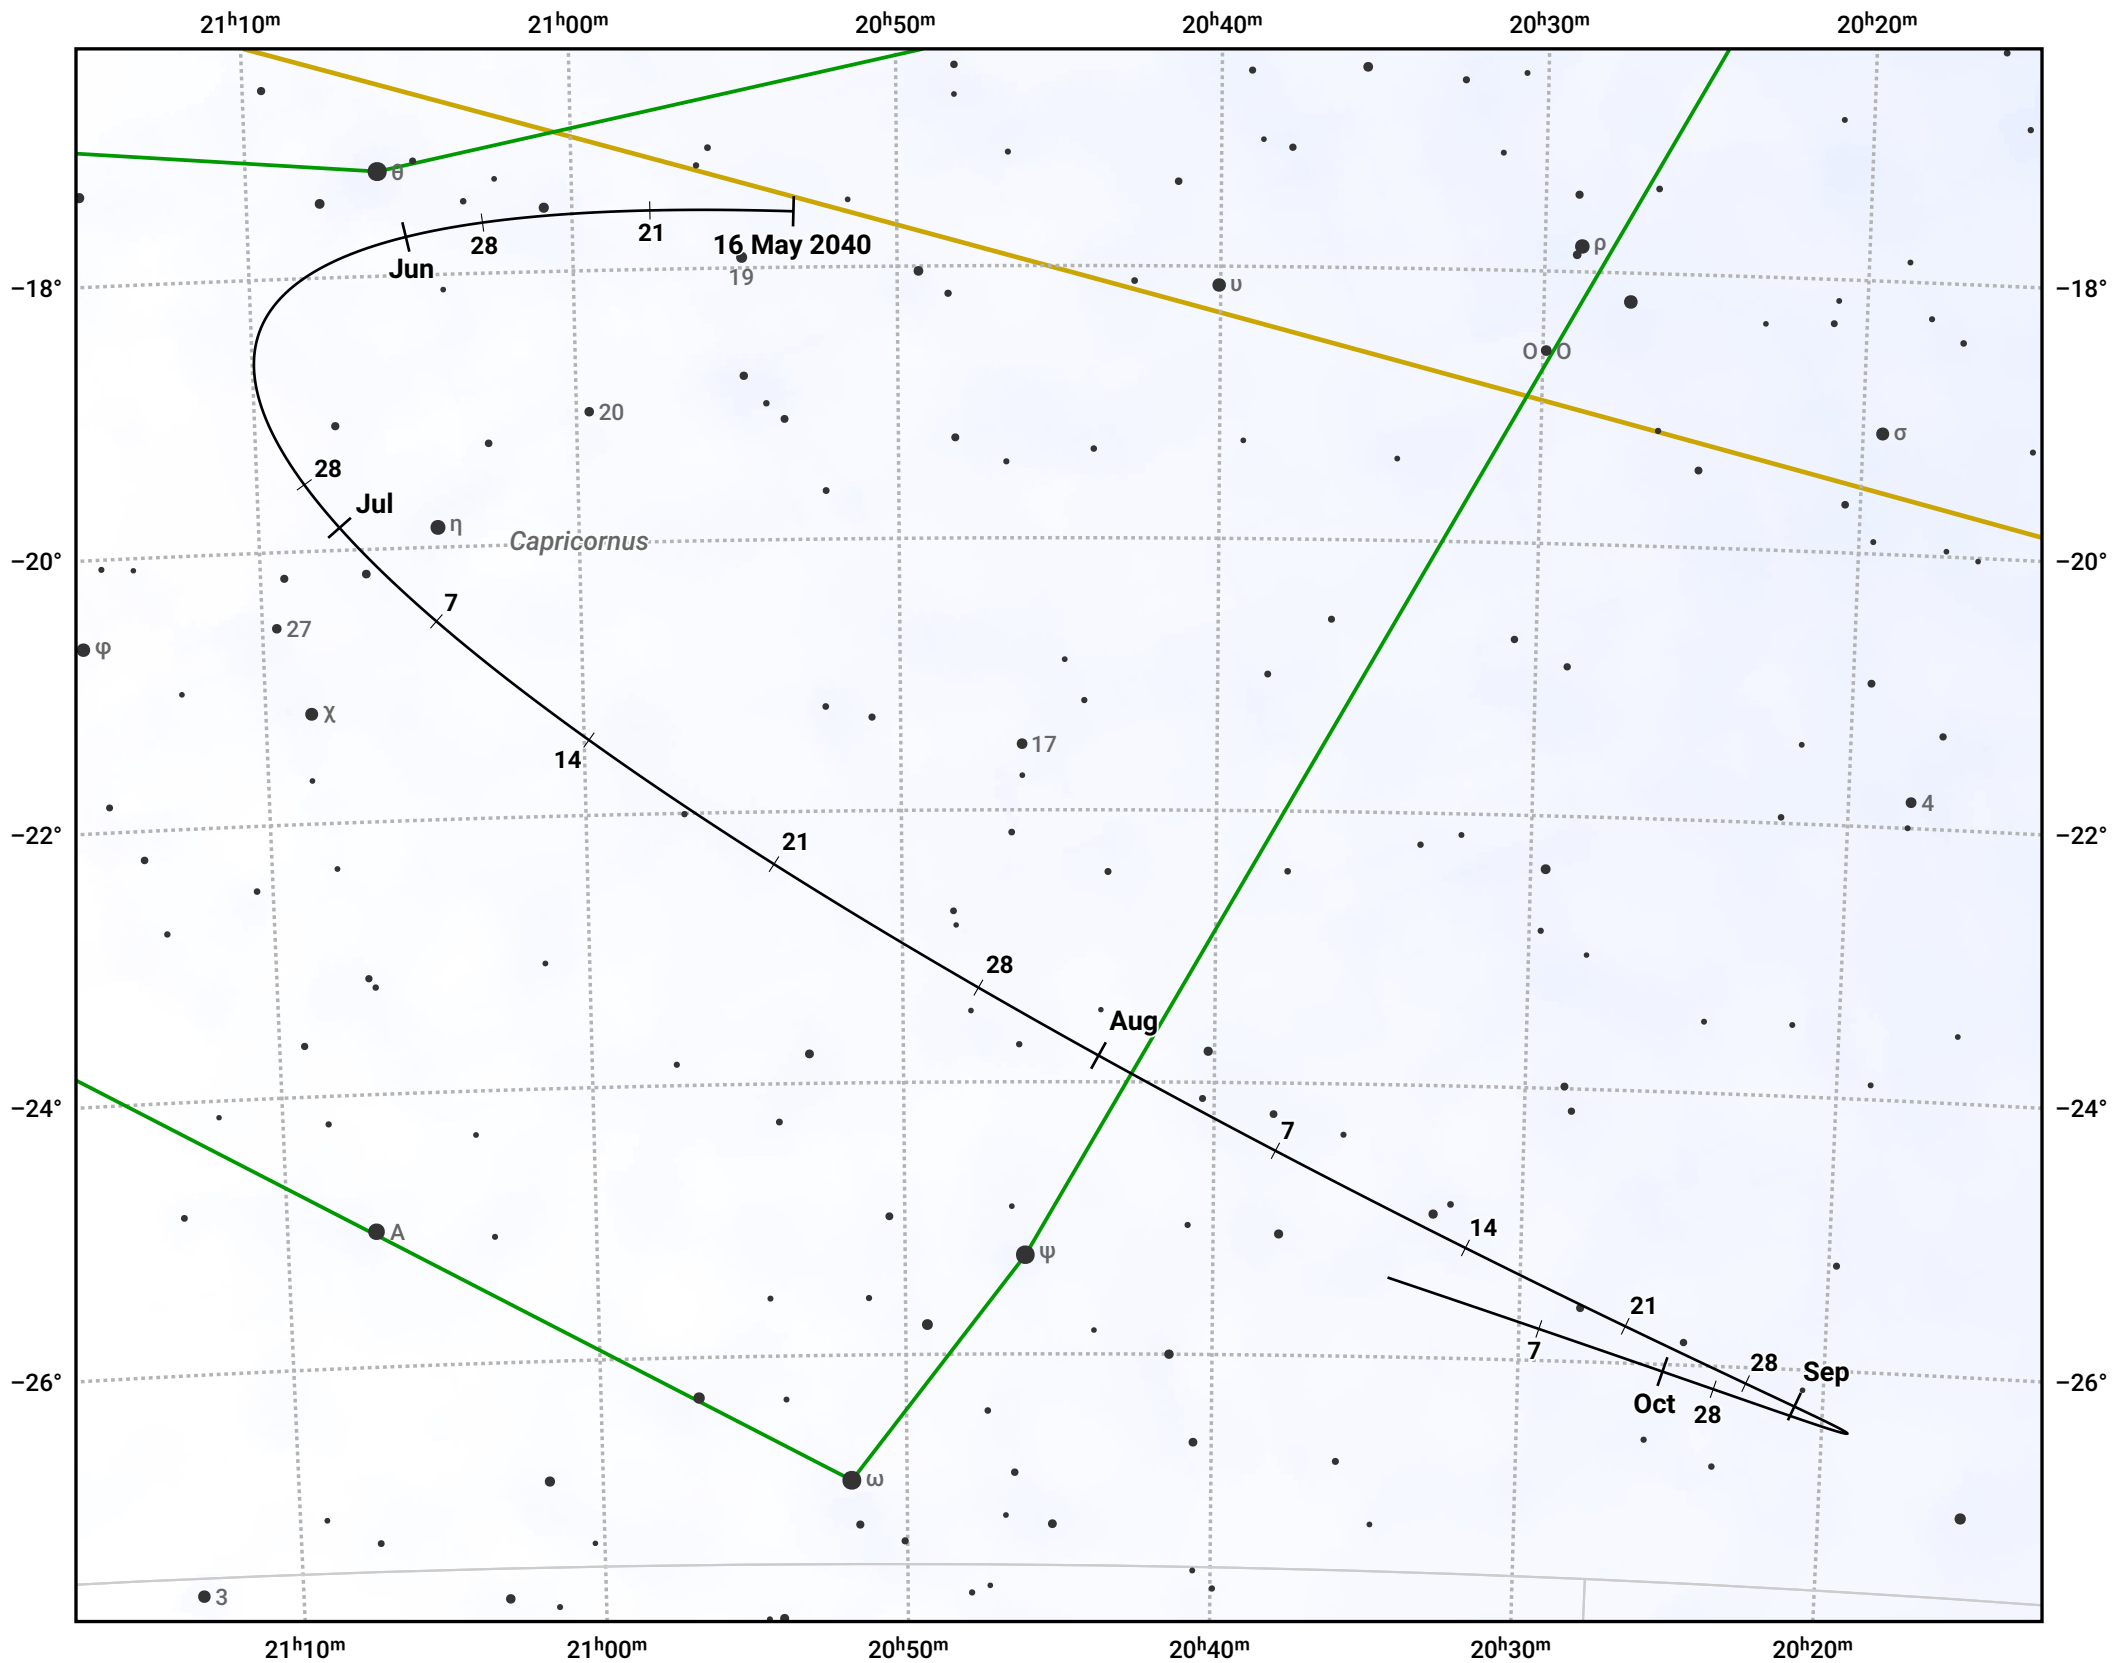

The path of Asteroid 4 Vesta around opposition on 30 Jul 2040

© Dominic Ford 2011–2024. Date markers placed at midnight UTC. Downloaded from <https://in-the-sky.org>

Magnitude scale: • 8.0 • 7.0 • 6.0 • 5.0 ● 4.0

— Ecliptic Plane

● Galaxy ■ Bright nebula ● Open cluster ⊕ Globular cluster

Date	Mag	Phase
2040 Jun 1	7.0	96%
2040 Jul 1	6.3	98%
2040 Jul 4	6.2	99%
2040 Aug 1	5.7	100%
2040 Sep 1	6.5	98%
2040 Oct 1	7.3	96%