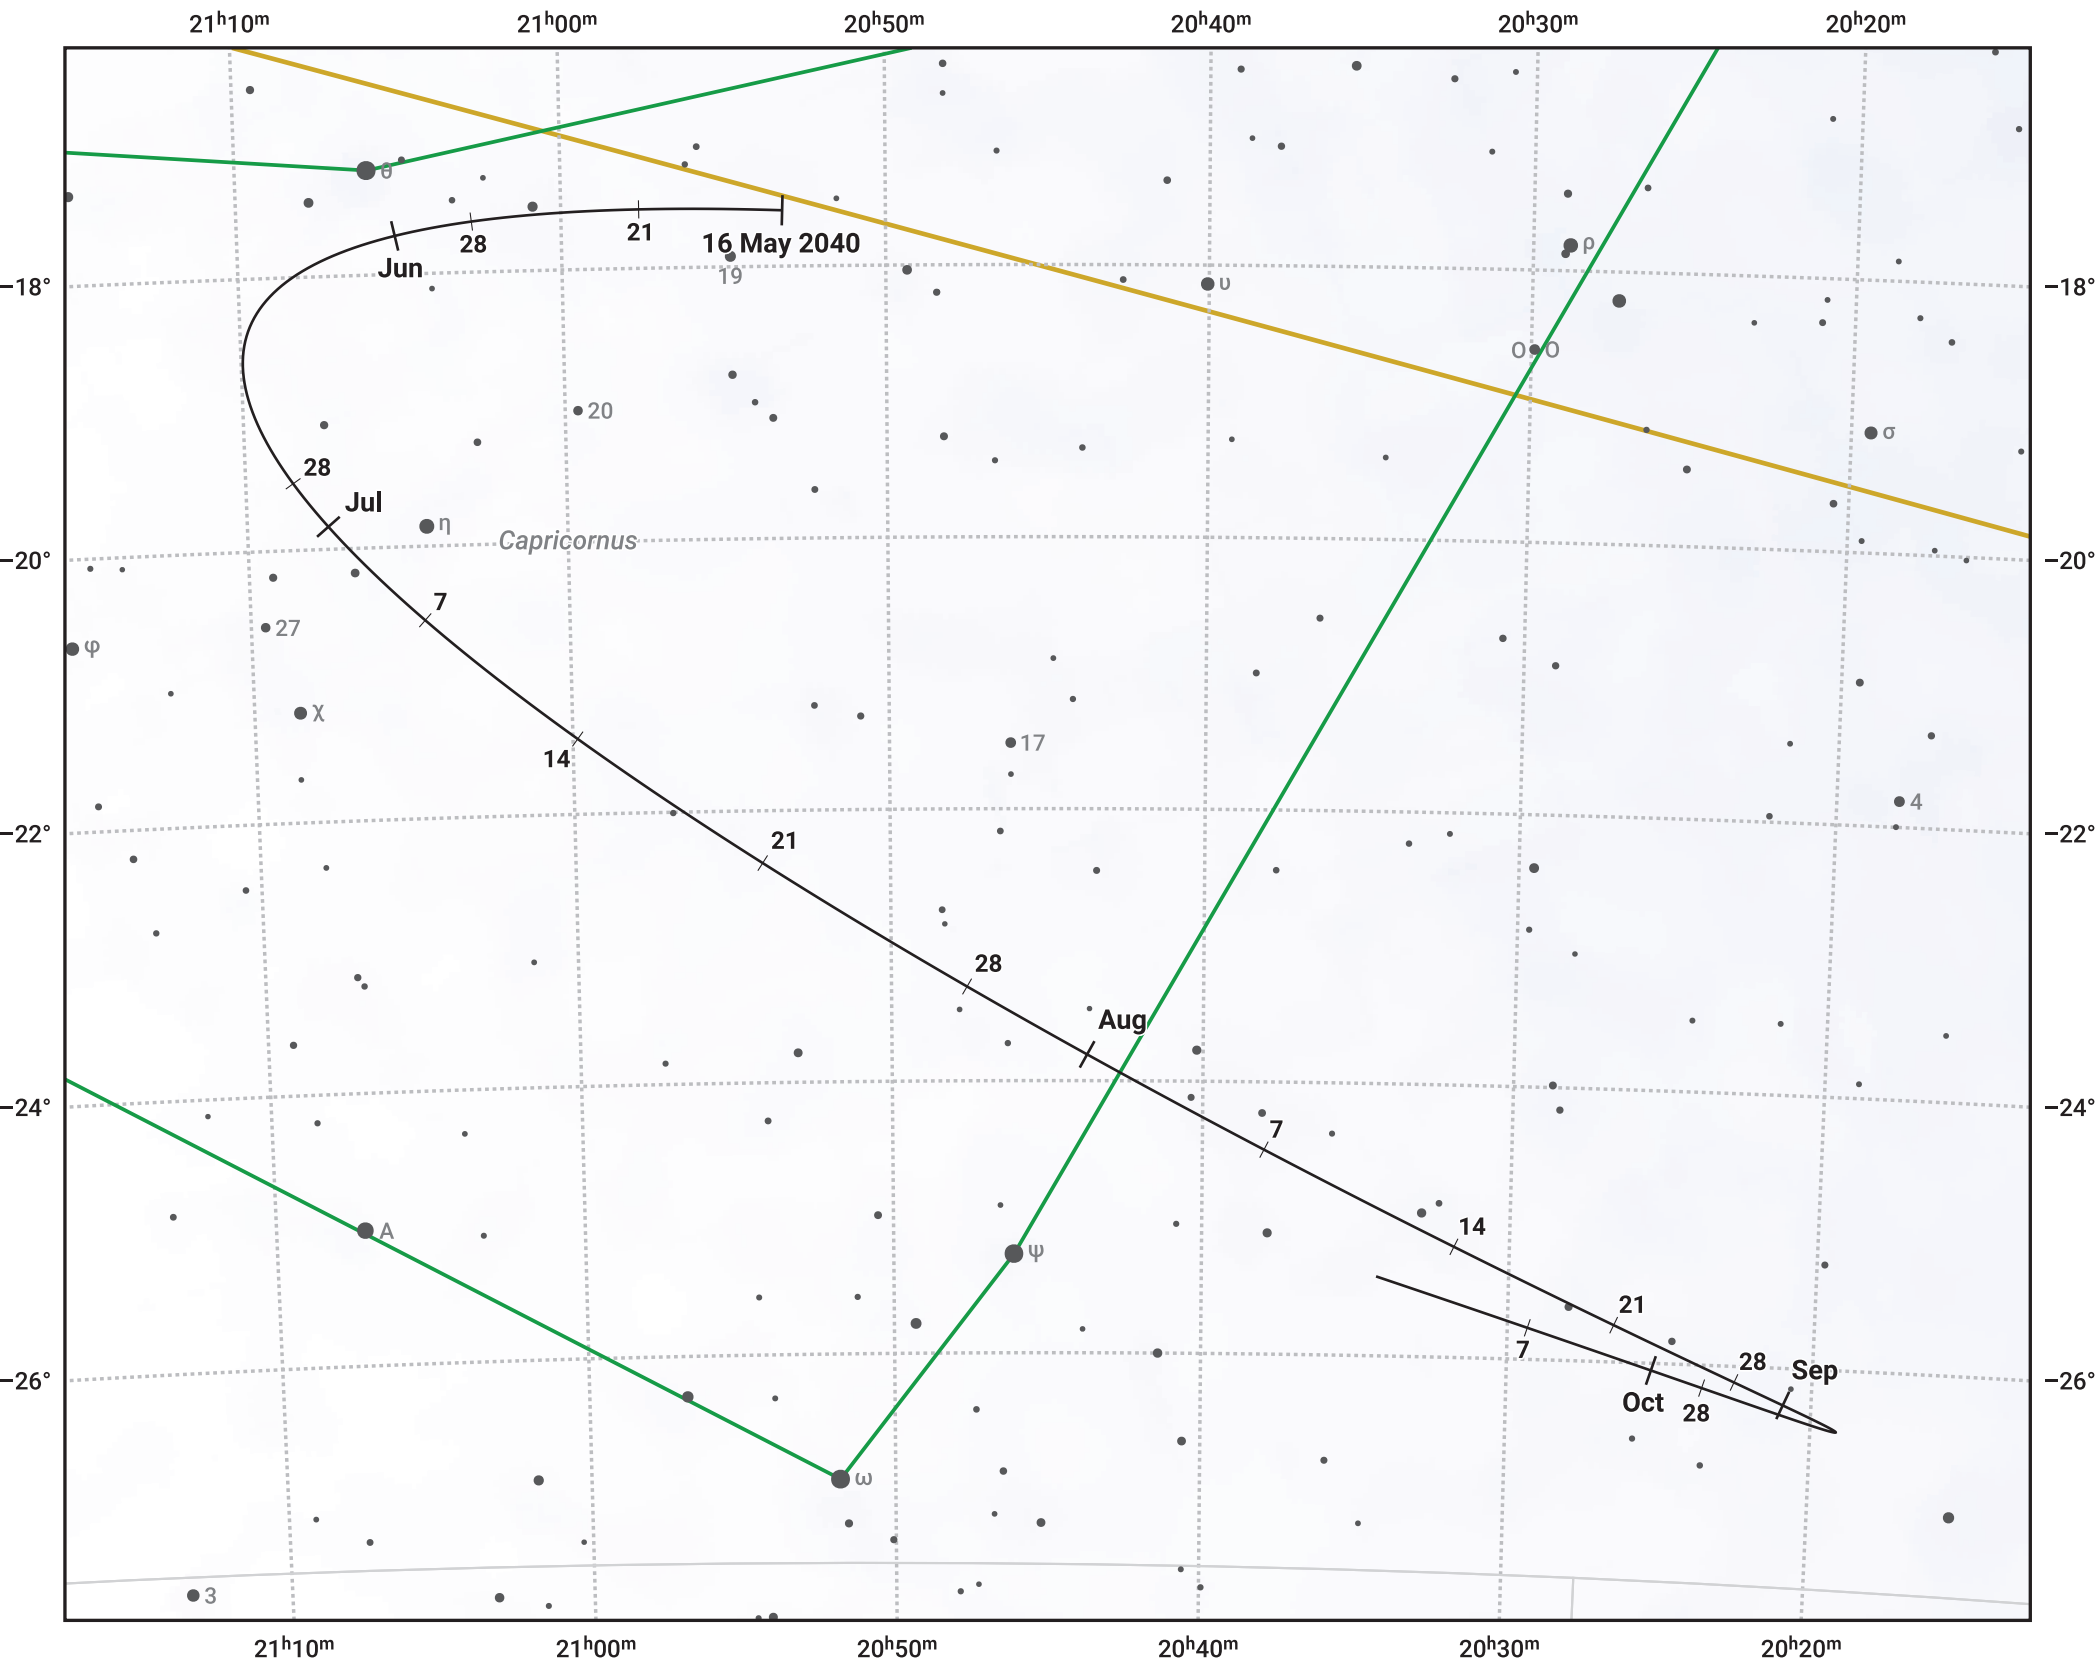

The path of Asteroid 4 Vesta around opposition on 30 Jul 2040

© Dominic Ford 2011–2024. Date markers placed at midnight UTC. Downloaded from <https://in-the-sky.org>

Magnitude scale: • 8.0 • 7.0 • 6.0 • 5.0 • 4.0

— Ecliptic Plane

● Galaxy
 ■ Bright nebula
 ● Open cluster
 ⊕ Globular cluster

Date	Mag	Phase
2040 Jun 1	7.0	96%
2040 Jul 1	6.3	98%
2040 Jul 4	6.2	99%
2040 Aug 1	5.7	100%
2040 Sep 1	6.5	98%
2040 Oct 1	7.3	96%