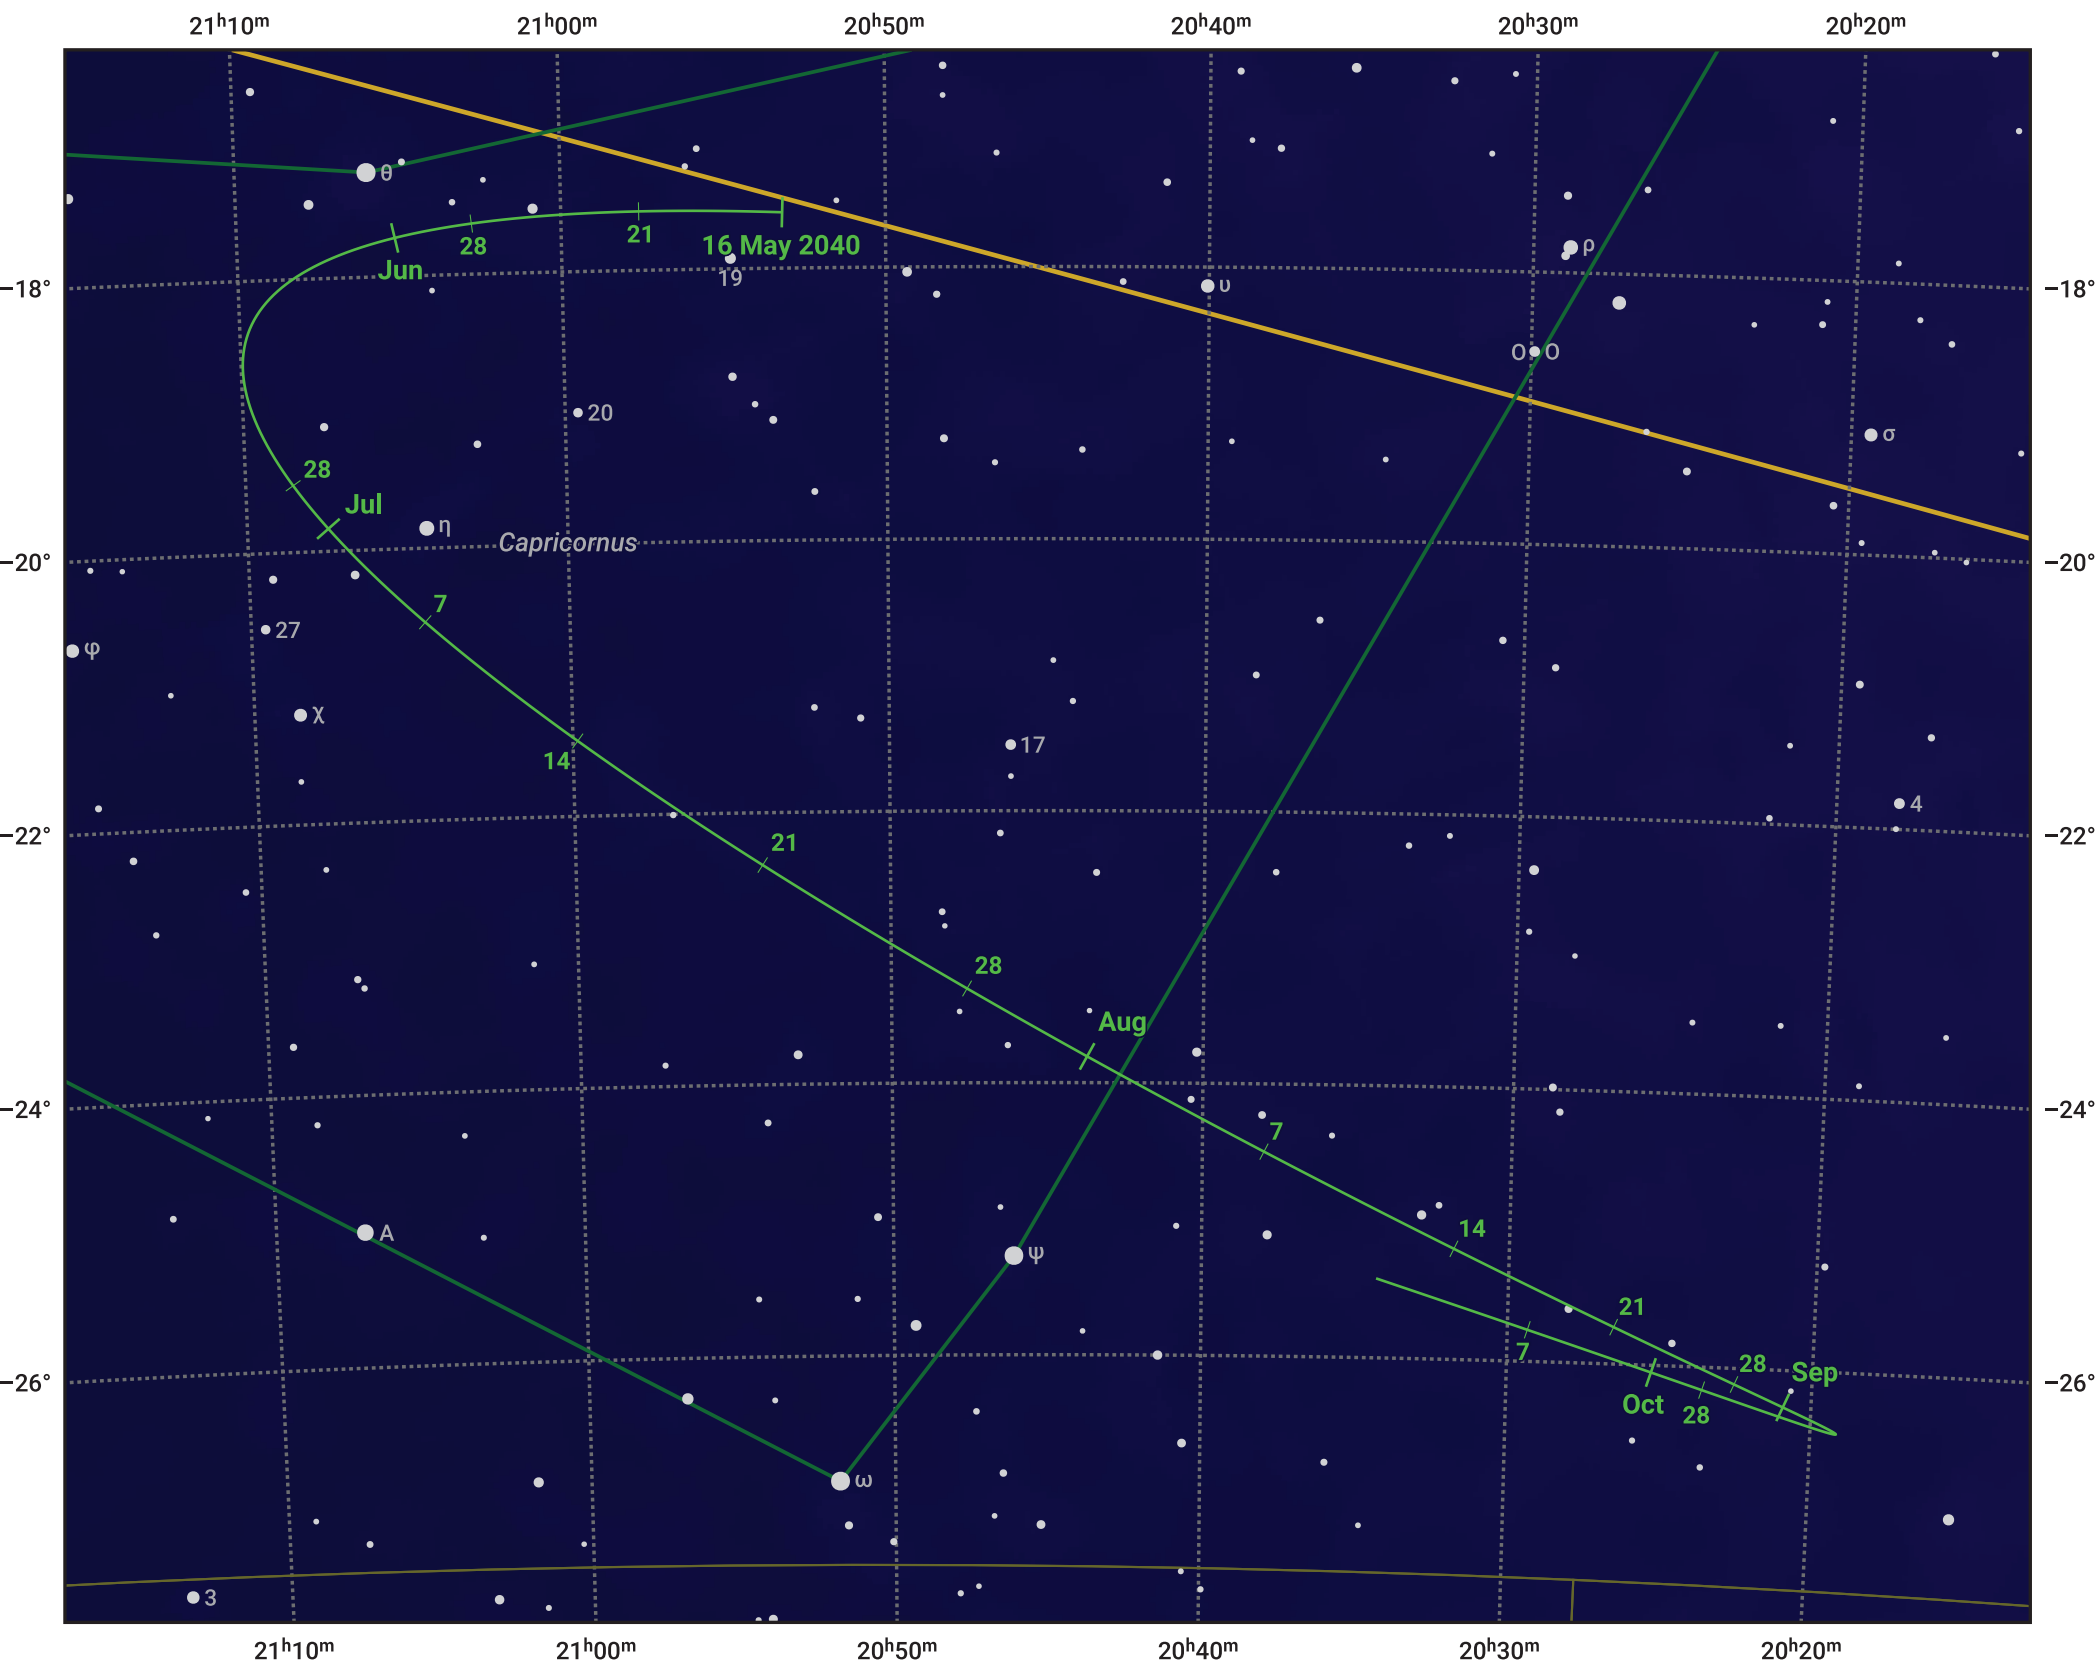

The path of Asteroid 4 Vesta around opposition on 30 Jul 2040

© Dominic Ford 2011–2024. Date markers placed at midnight UTC. Downloaded from <https://in-the-sky.org>

Magnitude scale: • 8.0 • 7.0 • 6.0 • 5.0 • 4.0

— Ecliptic Plane

● Galaxy
 ■ Bright nebula
 ● Open cluster
 ● Globular cluster

Date	Mag	Phase
2040 Jun 1	7.0	96%
2040 Jul 1	6.3	98%
2040 Jul 4	6.2	99%
2040 Aug 1	5.7	100%
2040 Sep 1	6.5	98%
2040 Oct 1	7.3	96%