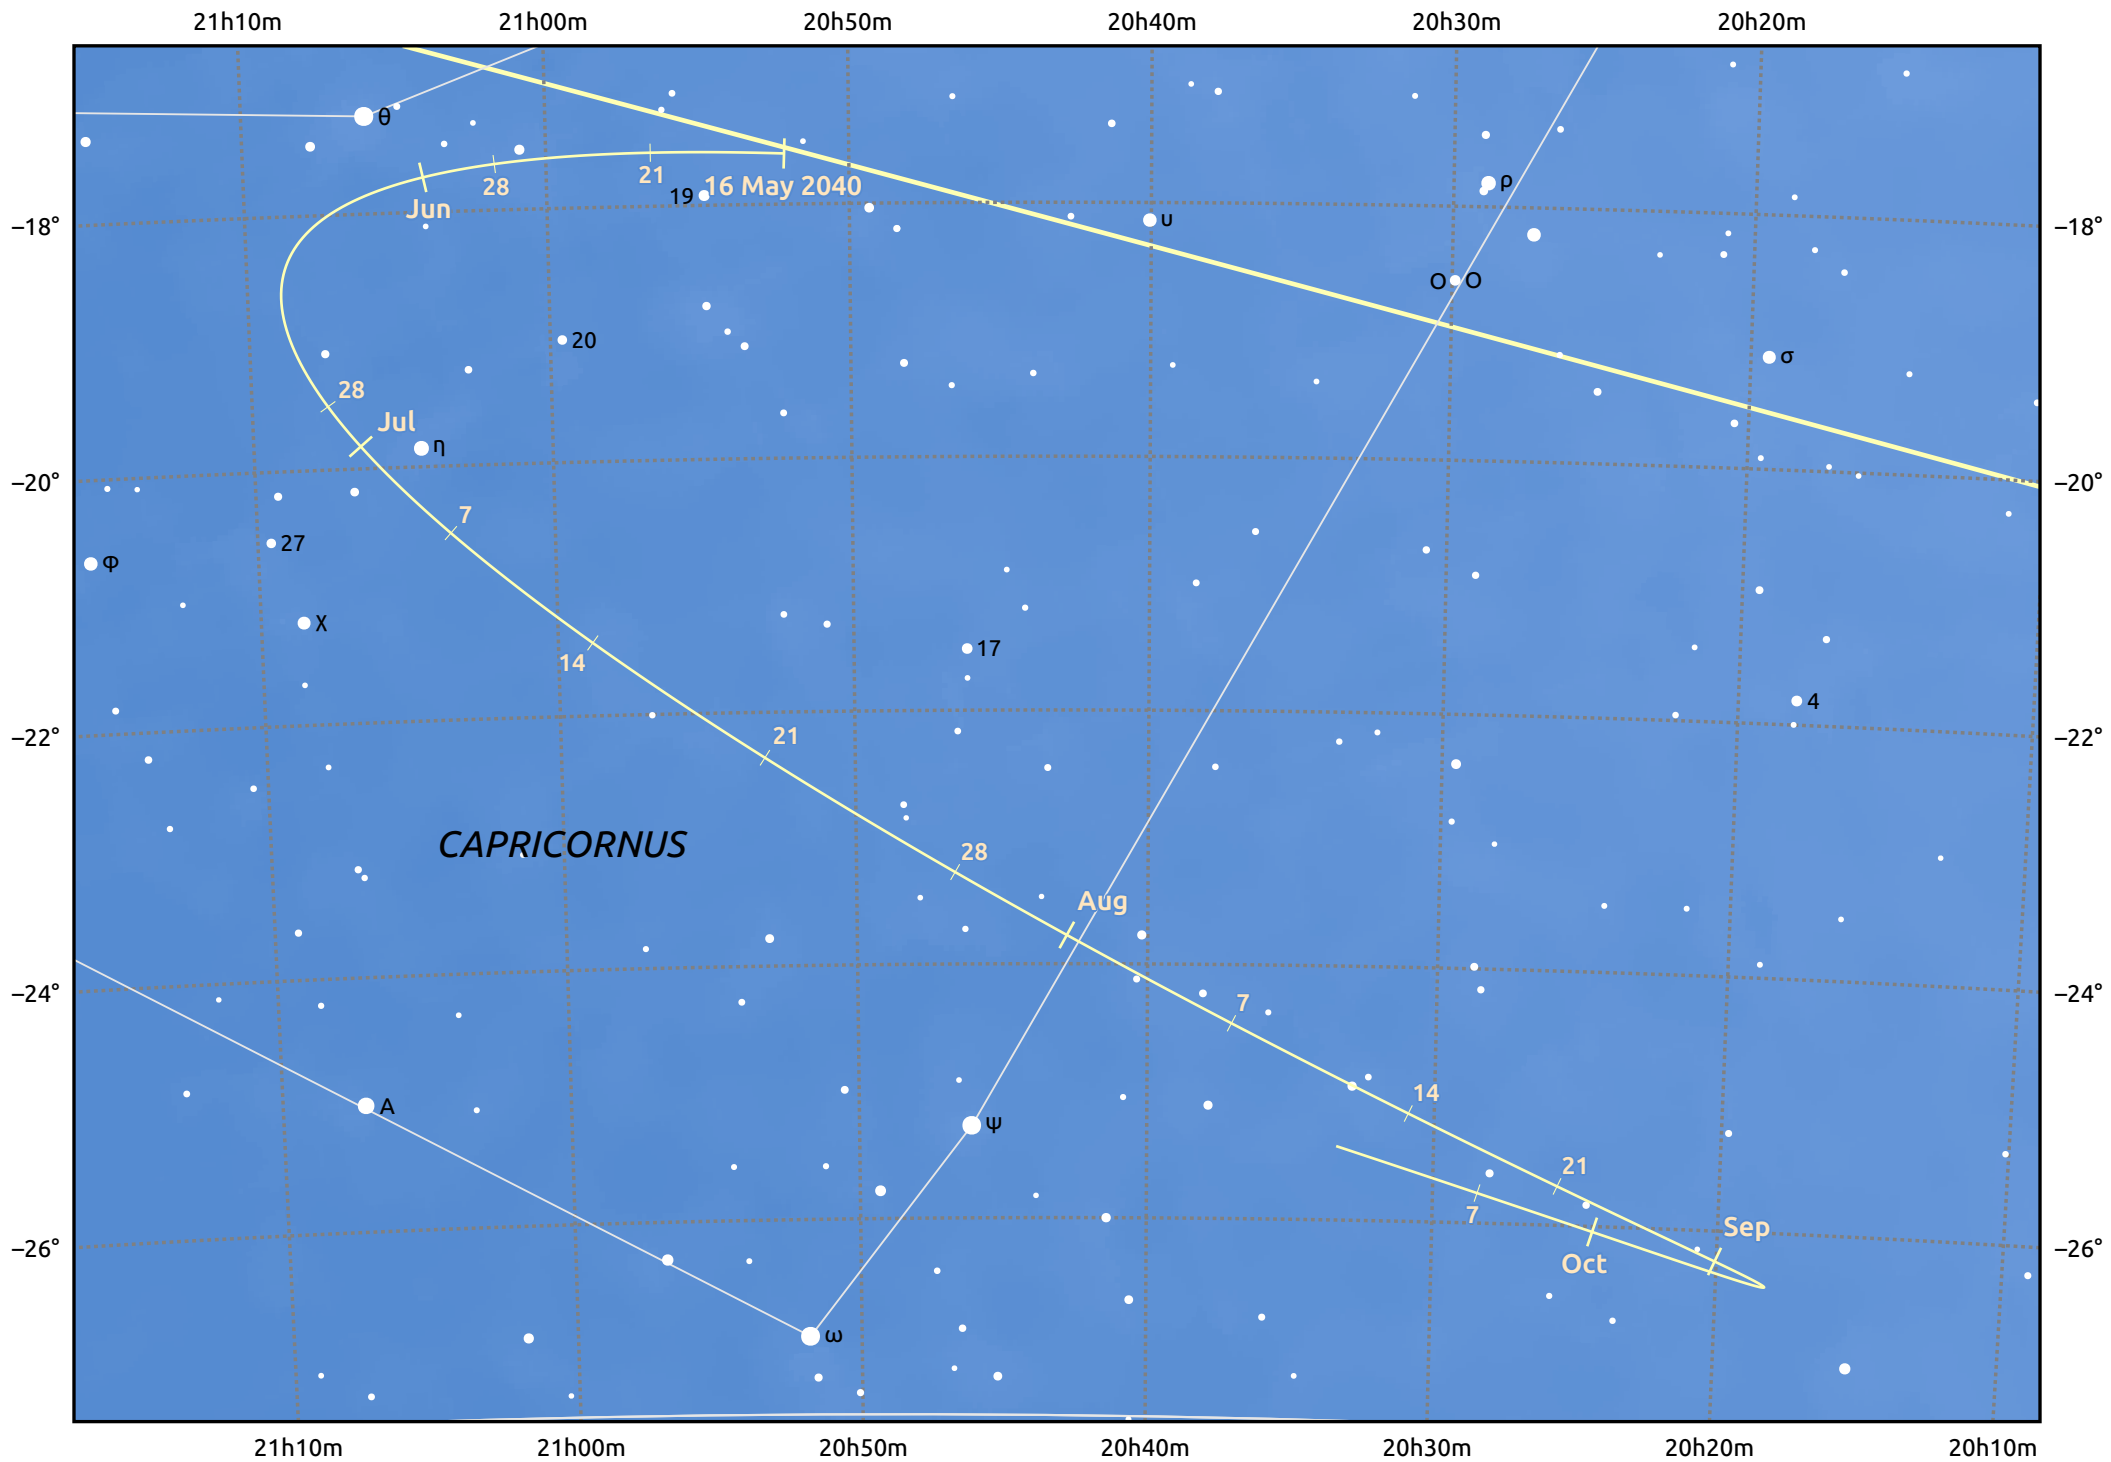

The path of Asteroid 4 Vesta around opposition on 30 Jul 2040

© Dominic Ford 2011–2025. Date markers placed at midnight UTC. Downloaded from <https://in-the-sky.org>

Magnitude scale: • 8.0 • 7.0 • 6.0 • 5.0 ● 4.0

— Ecliptic Plane

Galaxy Bright nebula Open cluster Globular cluster Planetary nebula

Date	Mag	Phase
2040 Jun 1	7.0	96%
2040 Jul 1	6.3	98%
2040 Jul 4	6.3	99%
2040 Aug 1	5.7	100%
2040 Sep 1	6.6	98%
2040 Oct 1	7.3	96%