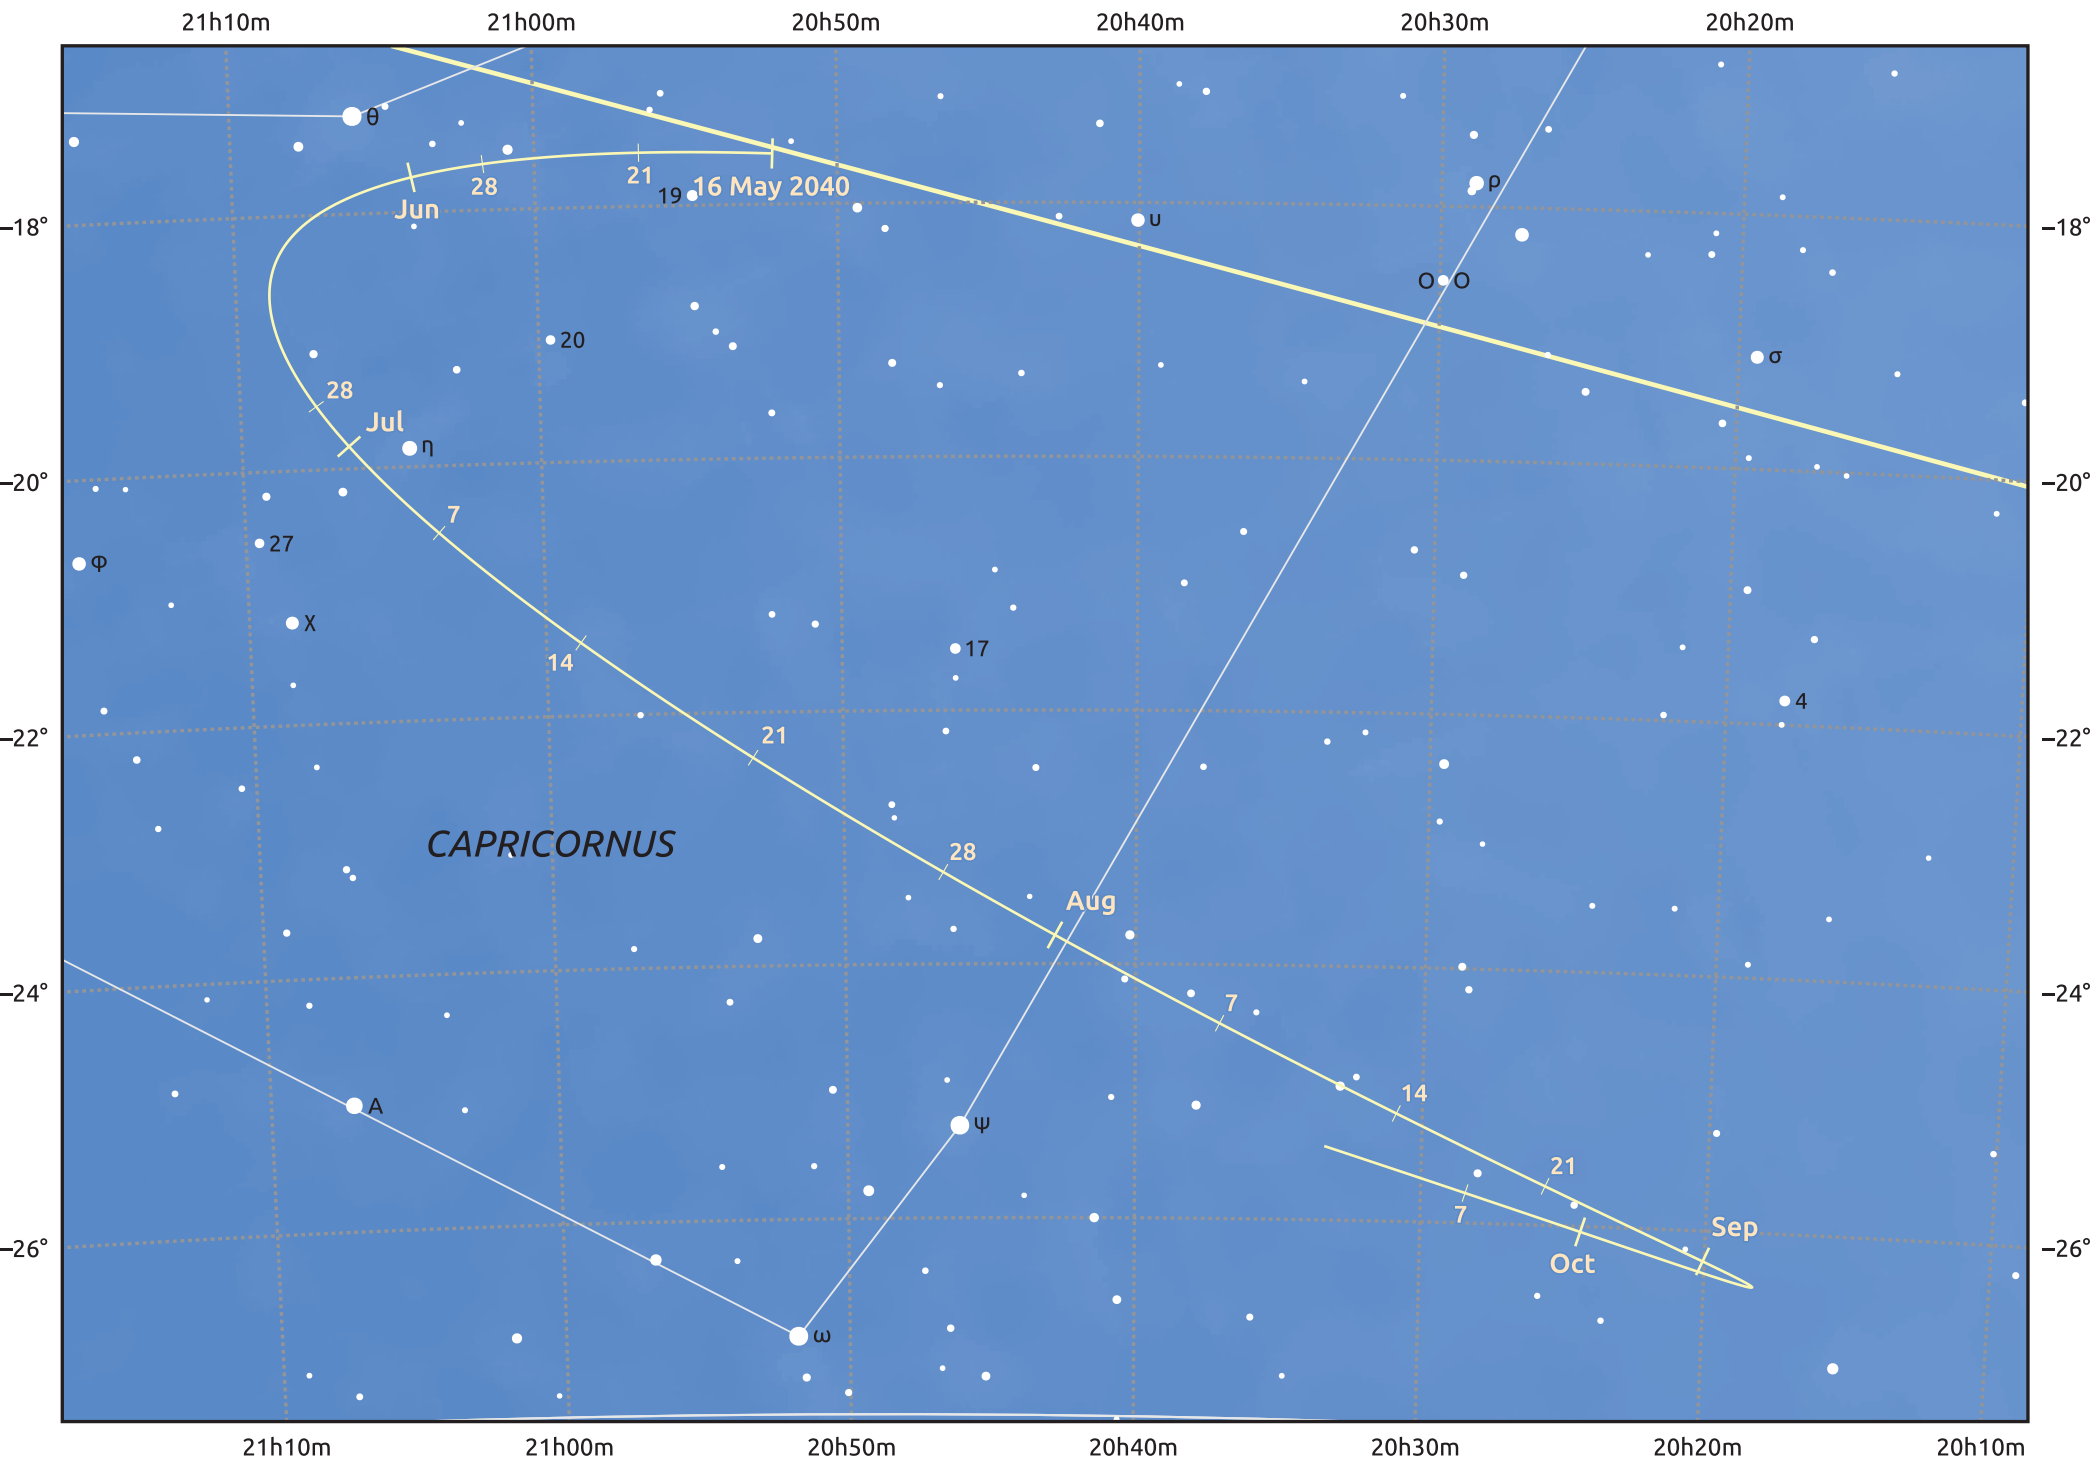

The path of Asteroid 4 Vesta around opposition on 30 Jul 2040

© Dominic Ford 2011–2025. Date markers placed at midnight UTC. Downloaded from <https://in-the-sky.org>

Magnitude scale: • 8.0 • 7.0 • 6.0 • 5.0 • 4.0

— Ecliptic Plane

- Galaxy
- Bright nebula
- Open cluster
- Globular cluster
- Planetary nebula

Date	Mag	Phase
2040 Jun 1	7.0	96%
2040 Jul 1	6.3	98%
2040 Jul 4	6.3	99%
2040 Aug 1	5.7	100%
2040 Sep 1	6.6	98%
2040 Oct 1	7.3	96%