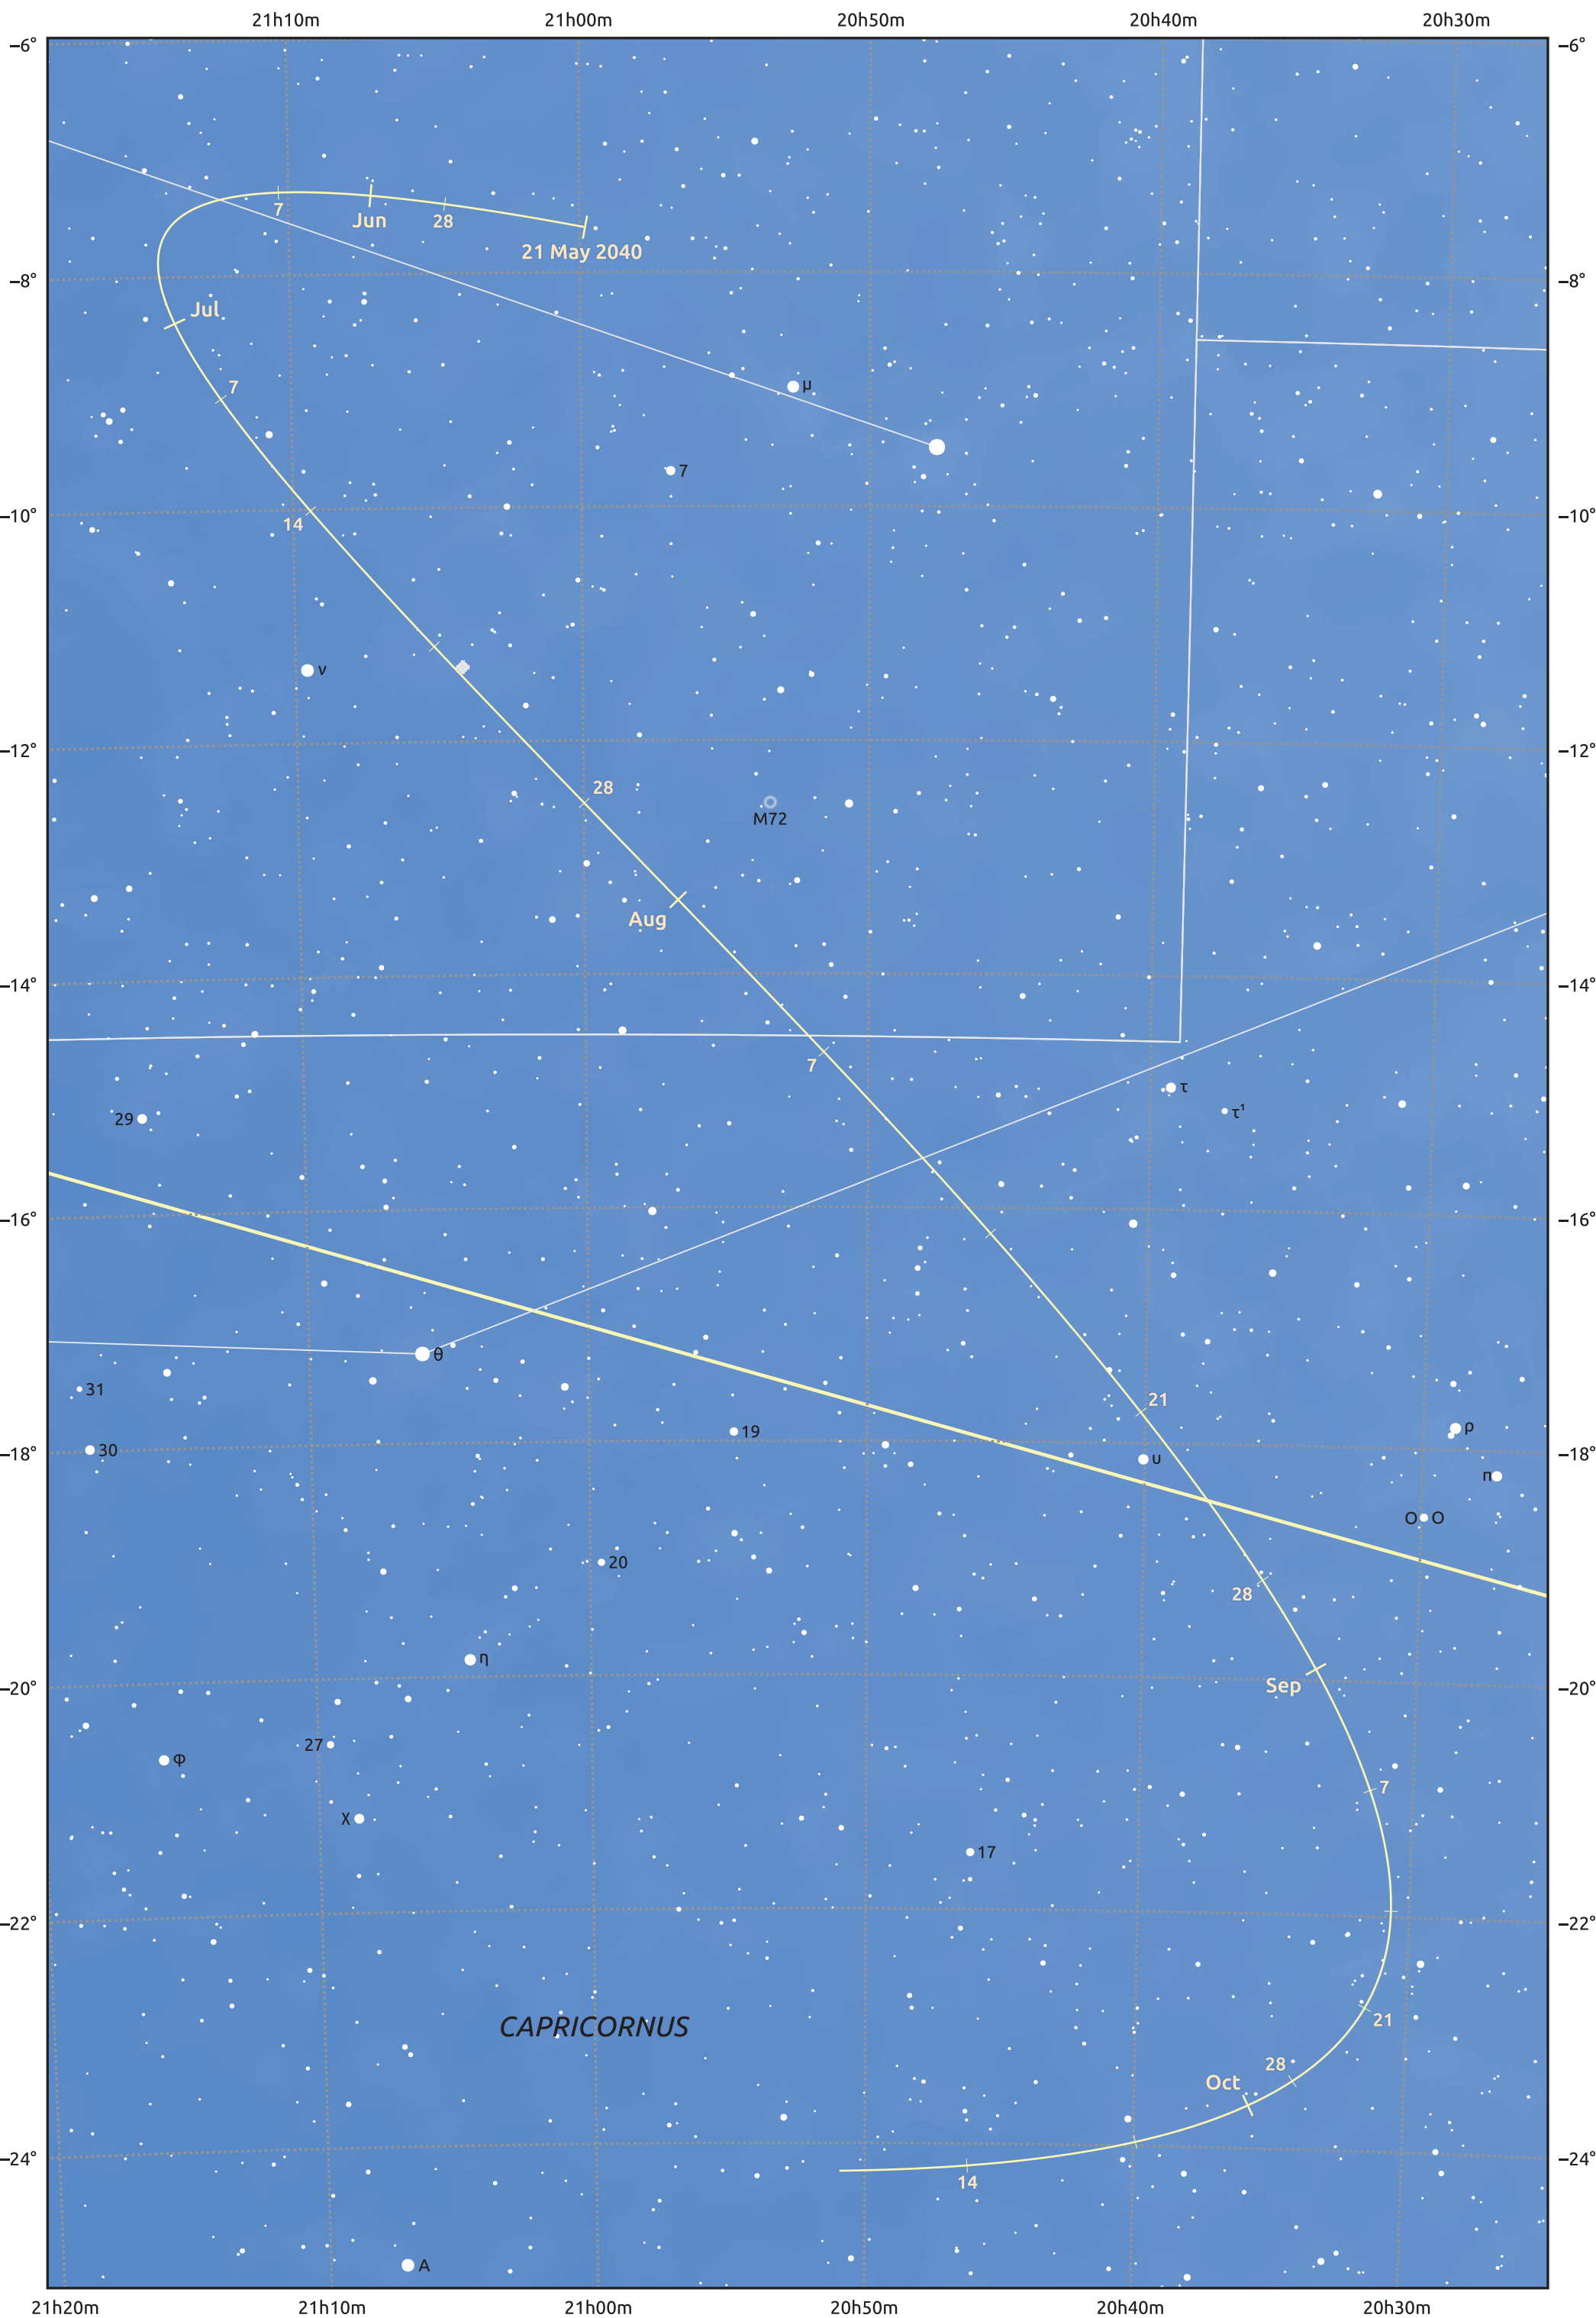

# The path of Asteroid 6 Hebe around opposition on 4 Aug 2040

© Dominic Ford 2011–2025. Date markers placed at midnight UTC. Downloaded from <https://in-the-sky.org>

Magnitude scale: 10.0 9.0 8.0 7.0 6.0 5.0 4.0 3.0

Ecliptic Plane

- Galaxy
- Bright nebula
- Open cluster
- Globular cluster
- ◆ Planetary nebula

Date	Mag	Phase
2040 Jun 1	9.7	96%
2040 Jul 1	8.9	98%
2040 Jul 31	7.9	100%
2040 Aug 1	7.9	100%
2040 Sep 1	8.4	98%
2040 Sep 24	8.9	96%
2040 Oct 1	9.0	95%