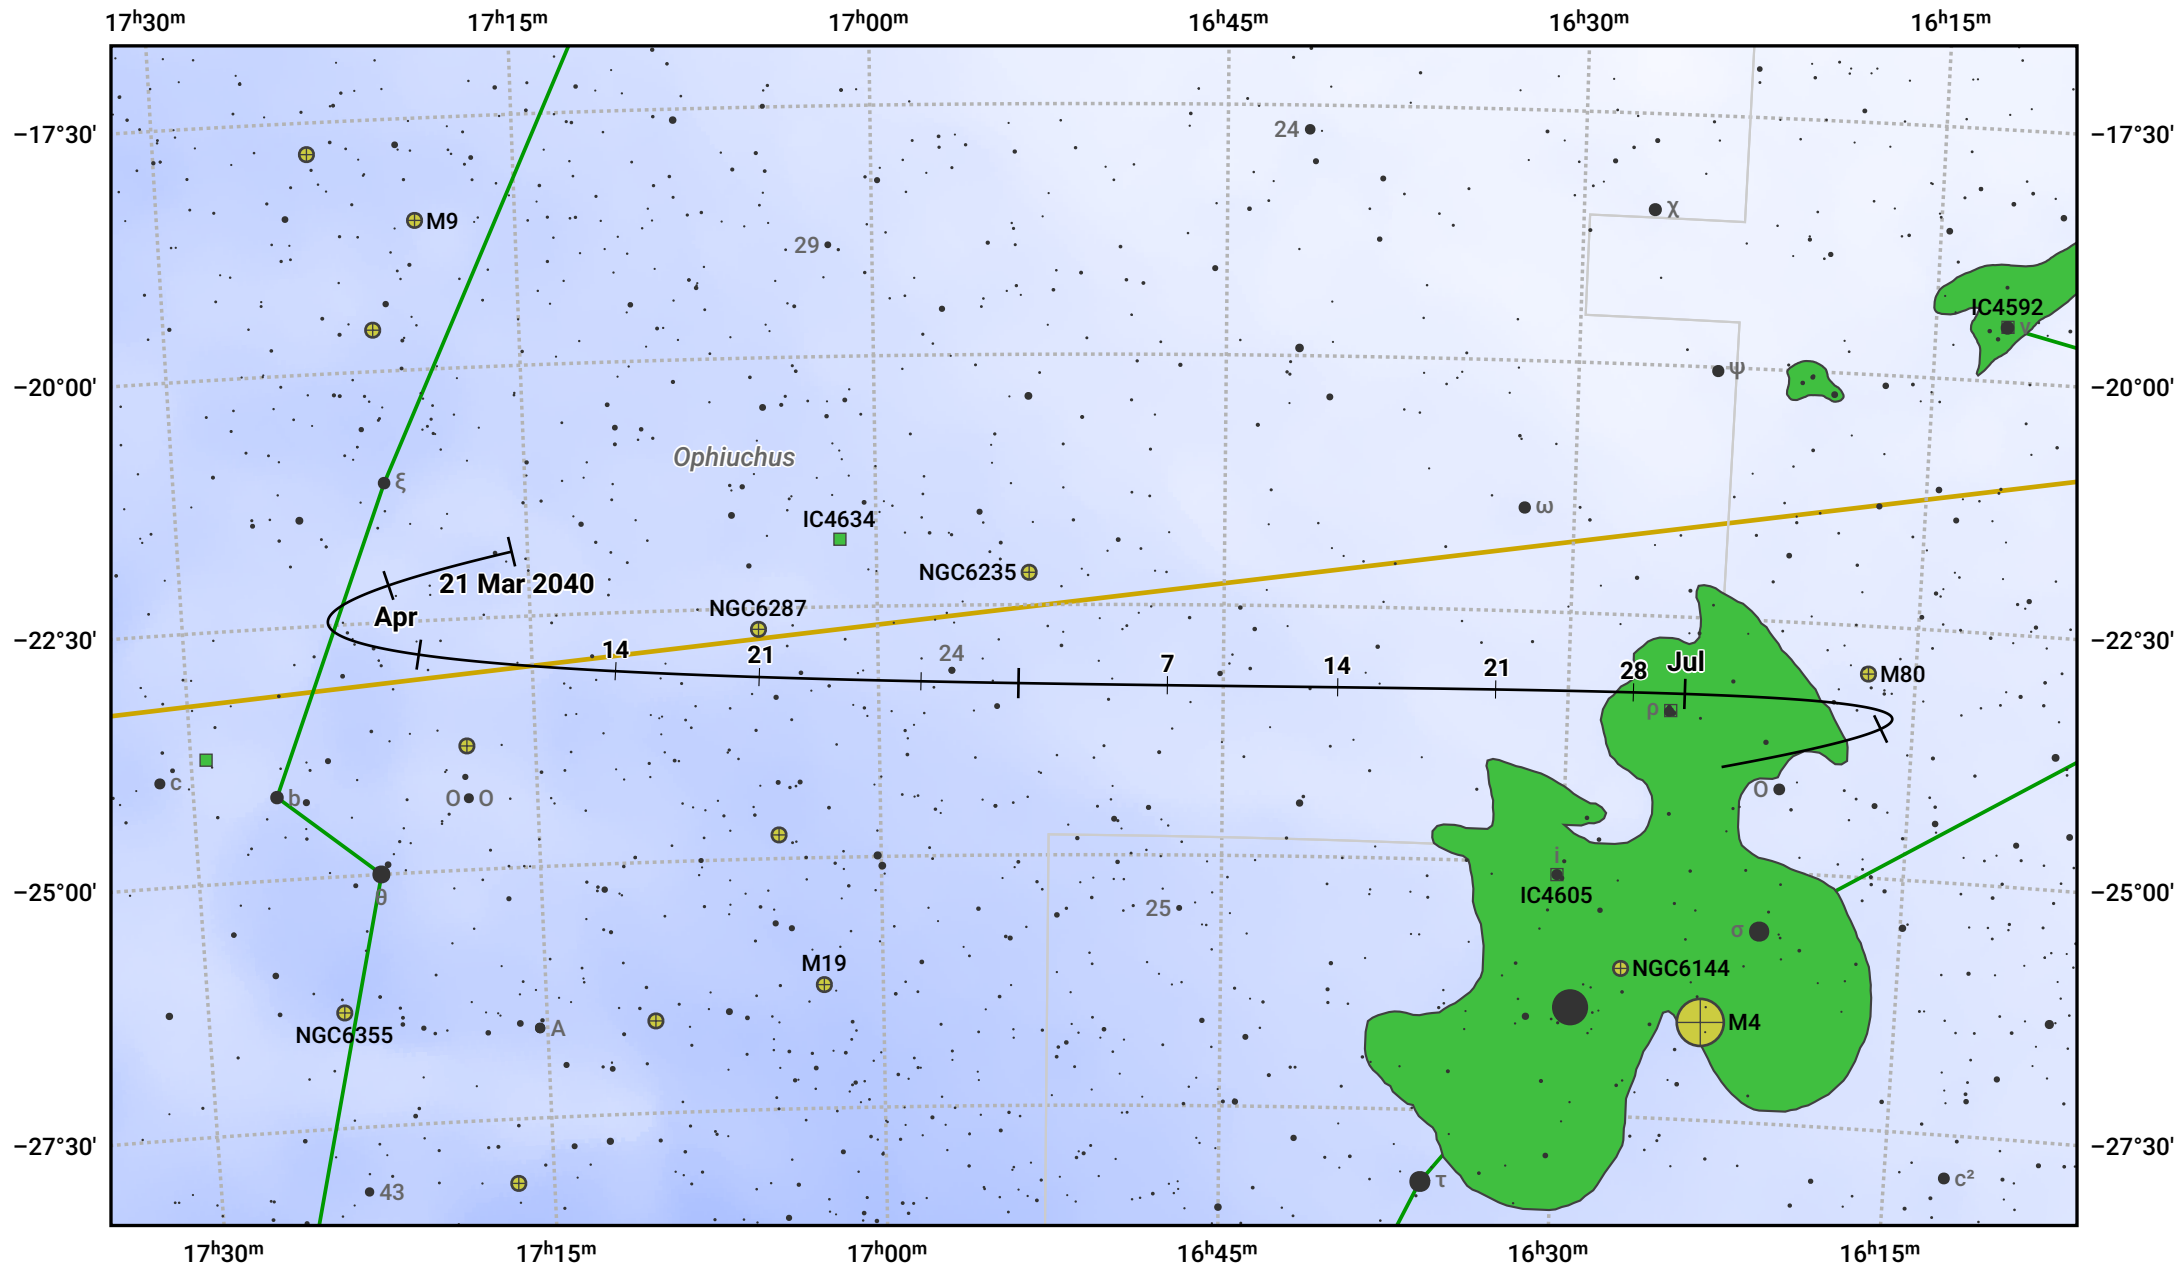

# The path of Asteroid 9 Metis around opposition on 4 Jun 2040

© Dominic Ford 2011–2024. Date markers placed at midnight UTC. Downloaded from <https://in-the-sky.org>

Magnitude scale: 10.0 9.0 8.0 7.0 6.0 5.0 4.0 3.0 2.0 1.0

— Ecliptic Plane

Galaxy    Bright nebula    Open cluster    Globular cluster

Date	Mag
2040 Apr 1	11.2
2040 May 1	10.6
2040 May 14	10.3
2040 Jun 1	9.8
2040 Jul 1	10.4
2040 Aug 1	11.0