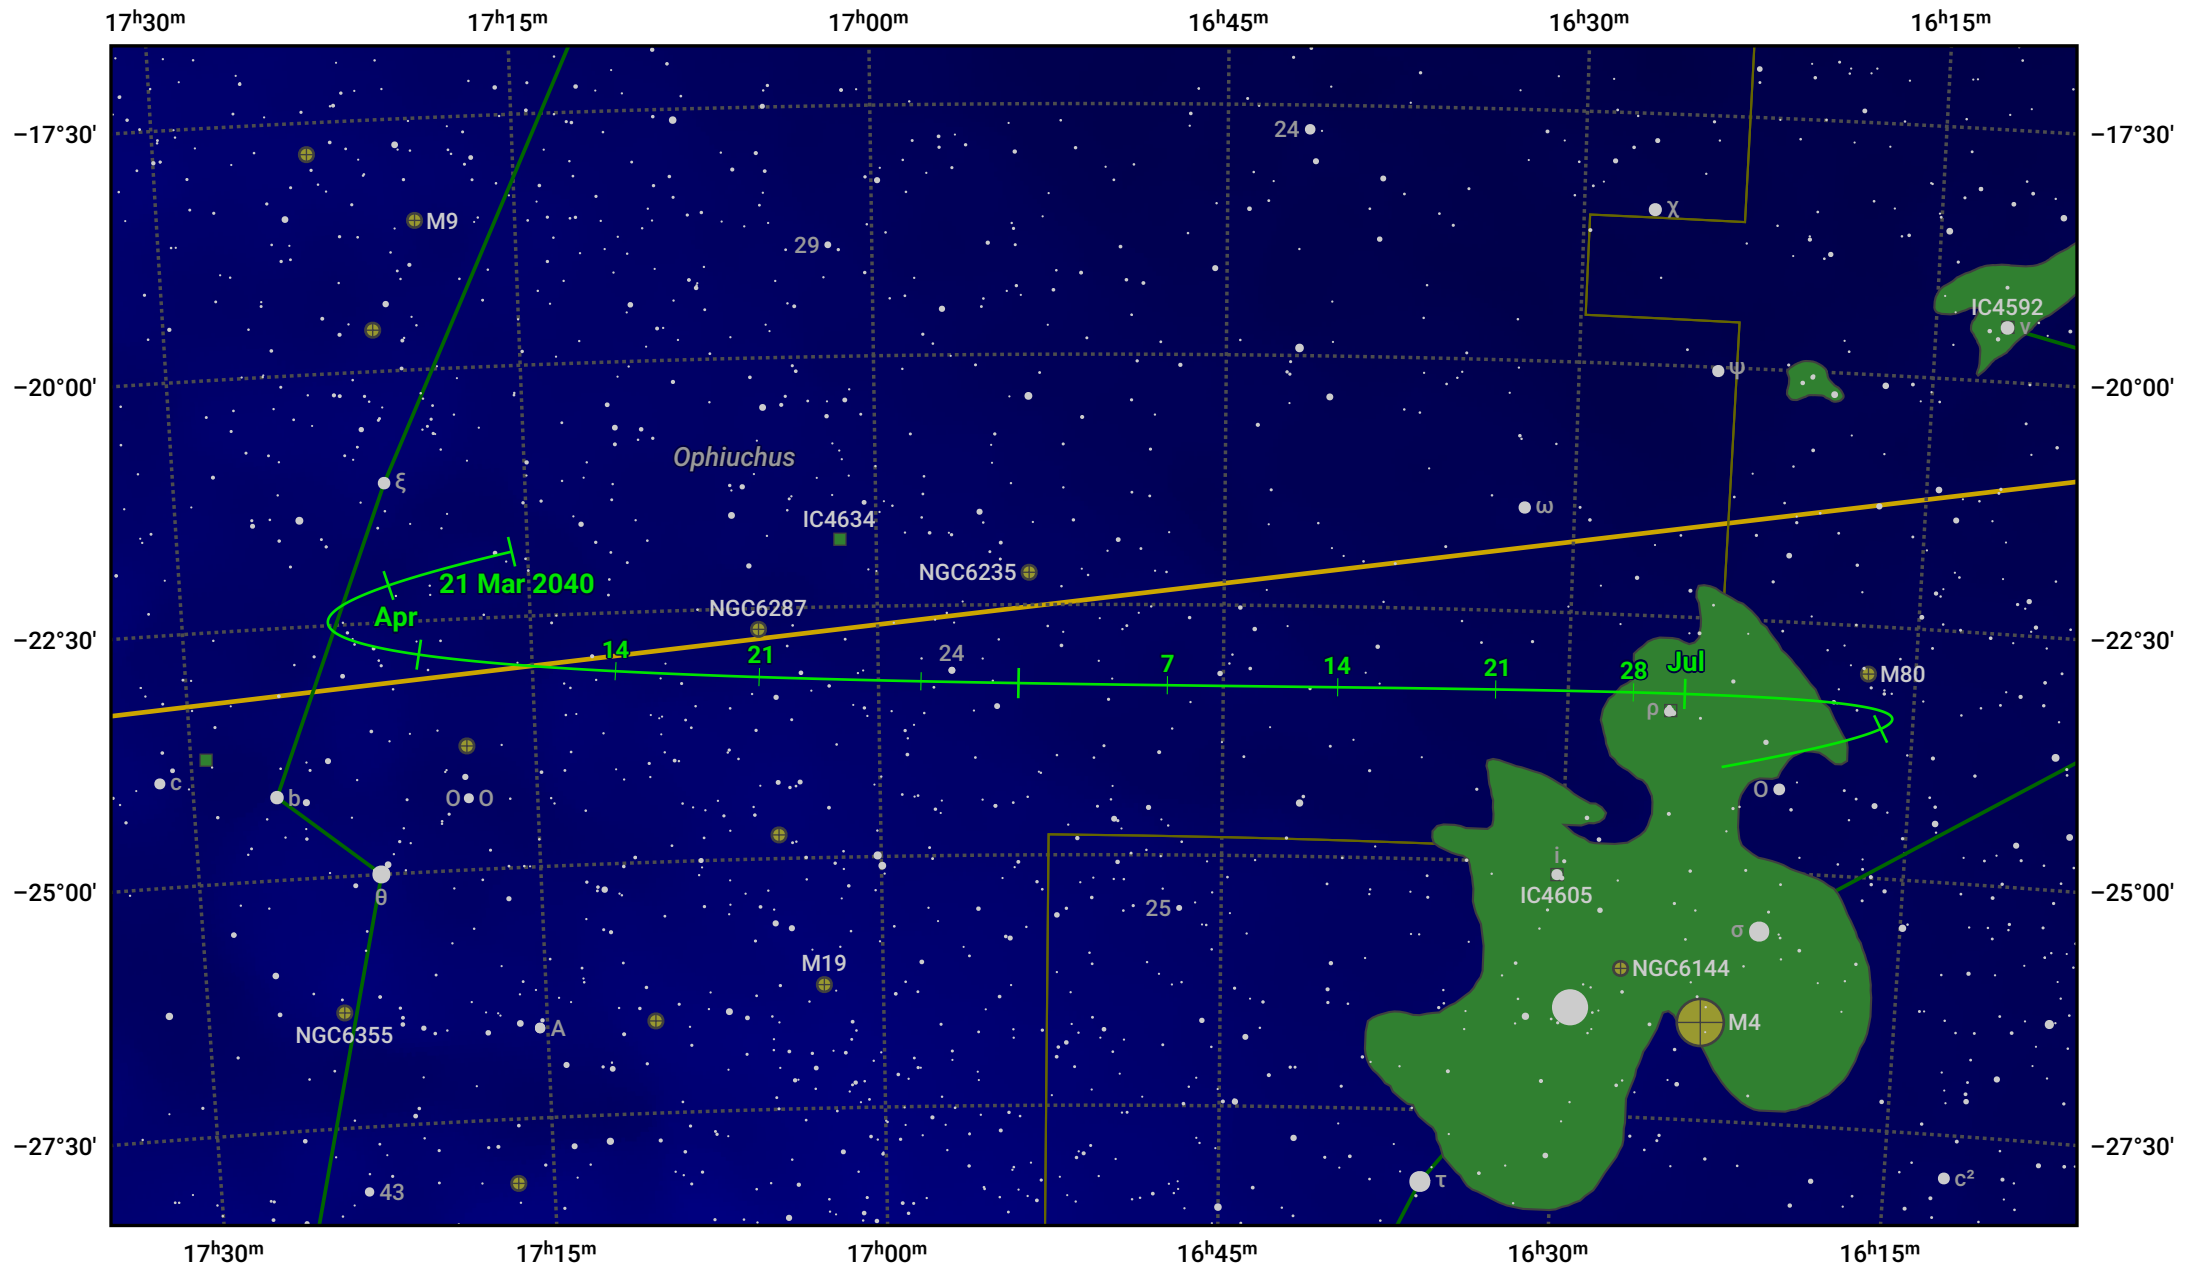

# The path of Asteroid 9 Metis around opposition on 4 Jun 2040

© Dominic Ford 2011–2024. Date markers placed at midnight UTC. Downloaded from <https://in-the-sky.org>

Magnitude scale: 10.0 9.0 8.0 7.0 6.0 5.0 4.0 3.0 2.0 1.0

- Ecliptic Plane
- Galaxy
- Bright nebula
- Open cluster
- ⊕ Globular cluster

Date	Mag
2040 Apr 1	11.2
2040 May 1	10.6
2040 May 14	10.3
2040 Jun 1	9.8
2040 Jul 1	10.4
2040 Aug 1	11.0