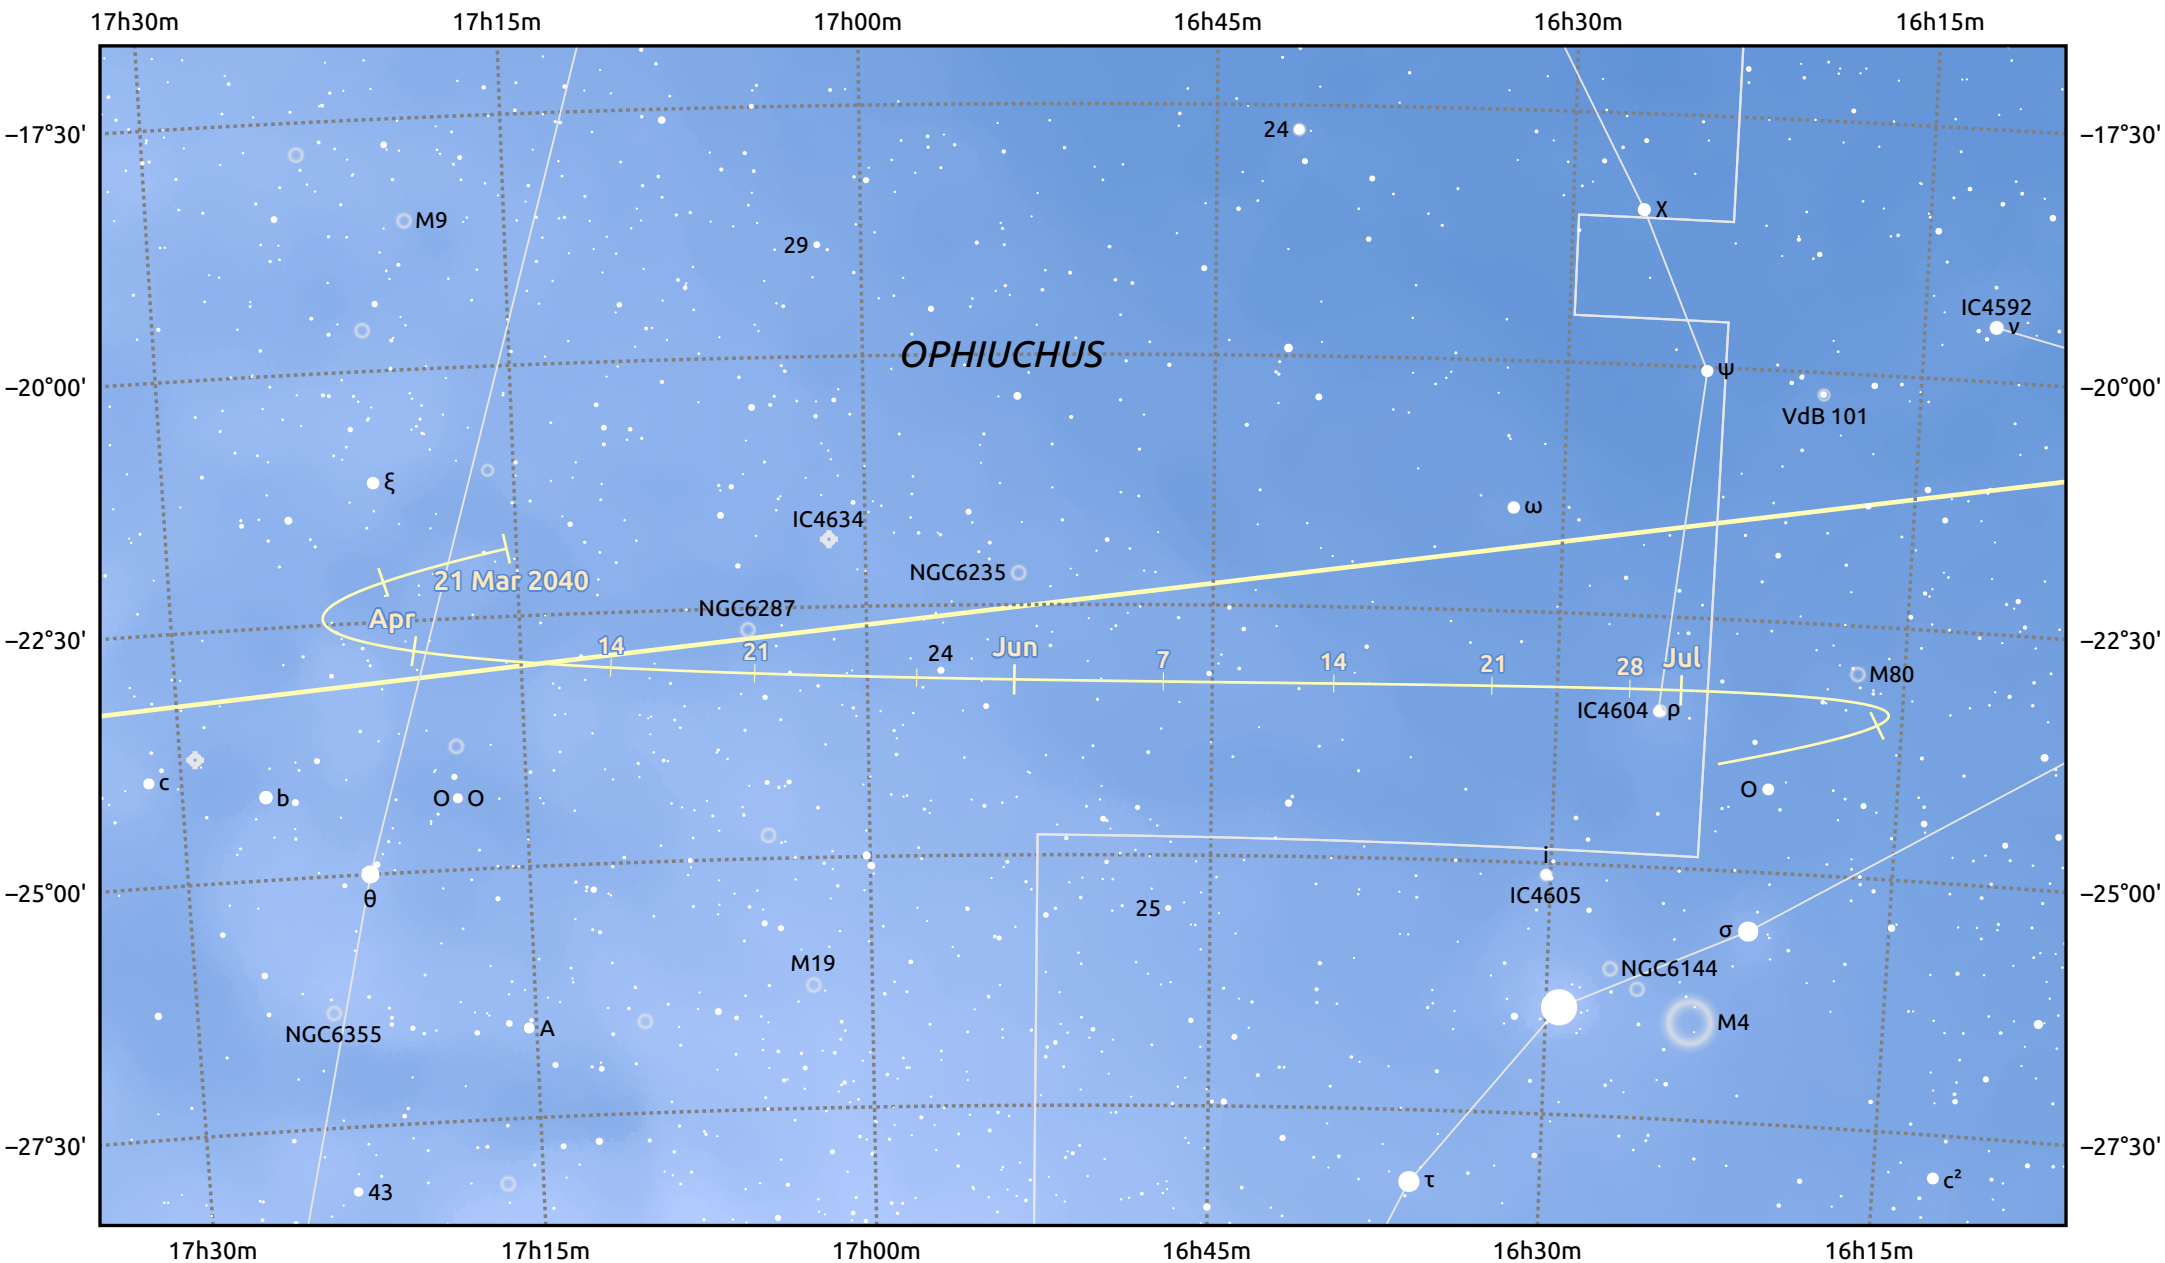

# The path of Asteroid 9 Metis around opposition on 4 Jun 2040

© Dominic Ford 2011–2025. Date markers placed at midnight UTC. Downloaded from <https://in-the-sky.org>

Magnitude scale: 10.0 9.0 8.0 7.0 6.0 5.0 4.0 3.0 2.0 1.0

Ecliptic Plane

Galaxy Bright nebula Open cluster Globular cluster Planetary nebula

Date	Mag
2040 Apr 1	11.1
2040 May 1	10.6
2040 May 14	10.3
2040 Jun 1	9.8
2040 Jul 1	10.4
2040 Aug 1	11.0