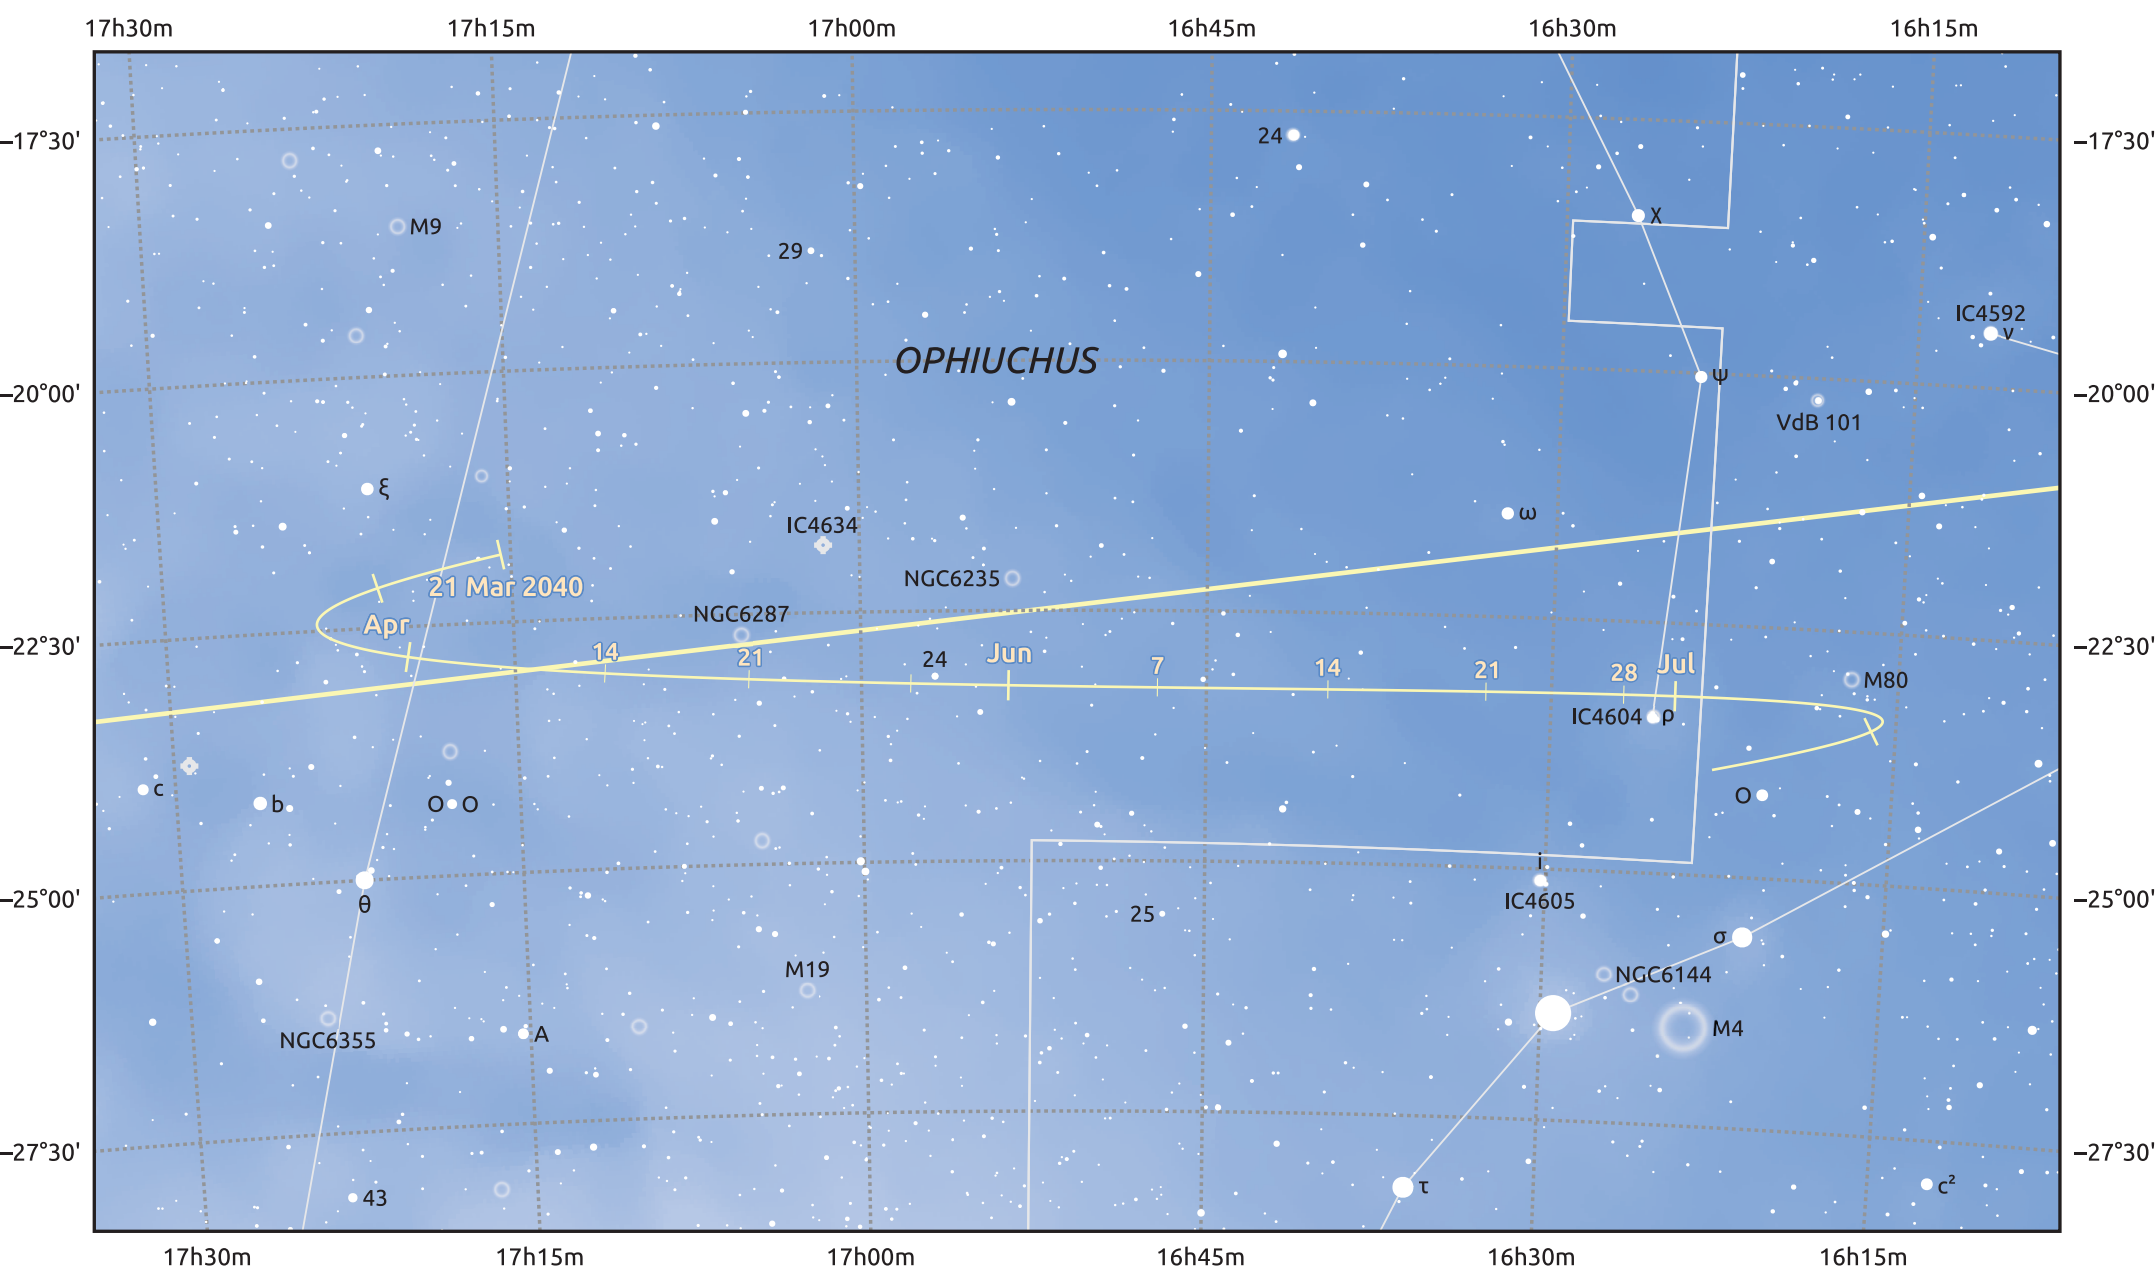

# The path of Asteroid 9 Metis around opposition on 4 Jun 2040

© Dominic Ford 2011–2025. Date markers placed at midnight UTC. Downloaded from <https://in-the-sky.org>

Magnitude scale: 10.0 9.0 8.0 7.0 6.0 5.0 4.0 3.0 2.0 1.0

Ecliptic Plane

- Galaxy
- Bright nebula
- Open cluster
- Globular cluster
- ◇ Planetary nebula

Date	Mag
2040 Apr 1	11.1
2040 May 1	10.6
2040 May 14	10.3
2040 Jun 1	9.8
2040 Jul 1	10.4
2040 Aug 1	11.0