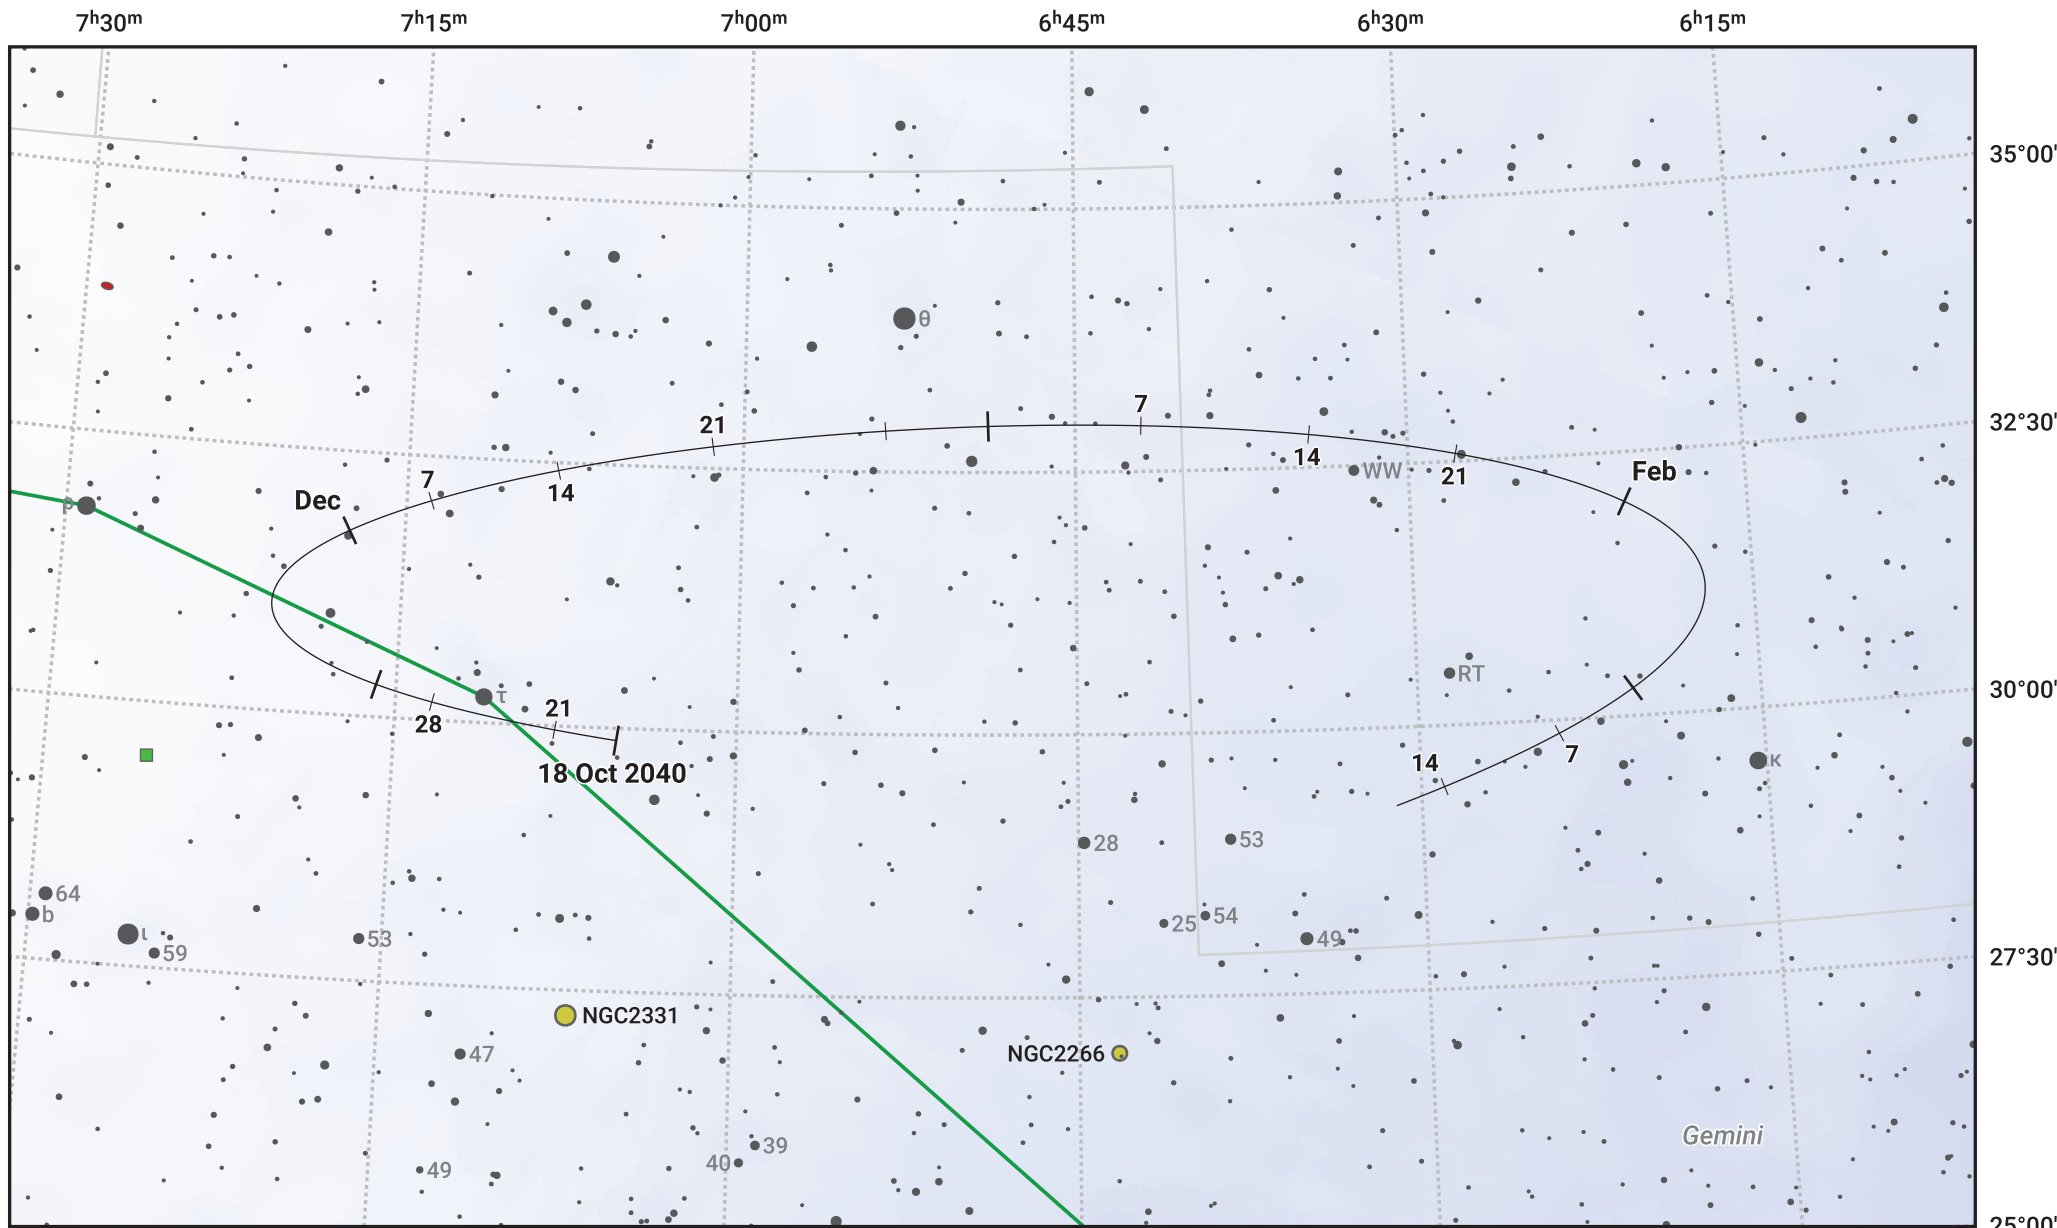

# The path of Asteroid 29 Amphitrite around opposition on 1 Jan 2041

© Dominic Ford 2011–2024. Date markers placed at midnight UTC. Downloaded from <https://in-the-sky.org>

Magnitude scale: ● 9.0 ● 8.0 ● 7.0 ● 6.0 ● 5.0 ● 4.0 ● 3.0

— Ecliptic Plane

● Galaxy    ■ Bright nebula    ● Open cluster    ⊕ Globular cluster

Date	Mag	Phase
2040 Nov 1	10.3	96%
2040 Dec 1	9.6	98%
2040 Dec 9	9.5	99%
2041 Jan 1	9.0	100%
2041 Feb 1	9.7	98%
2041 Mar 1	10.3	96%
2041 Mar 8	10.5	96%