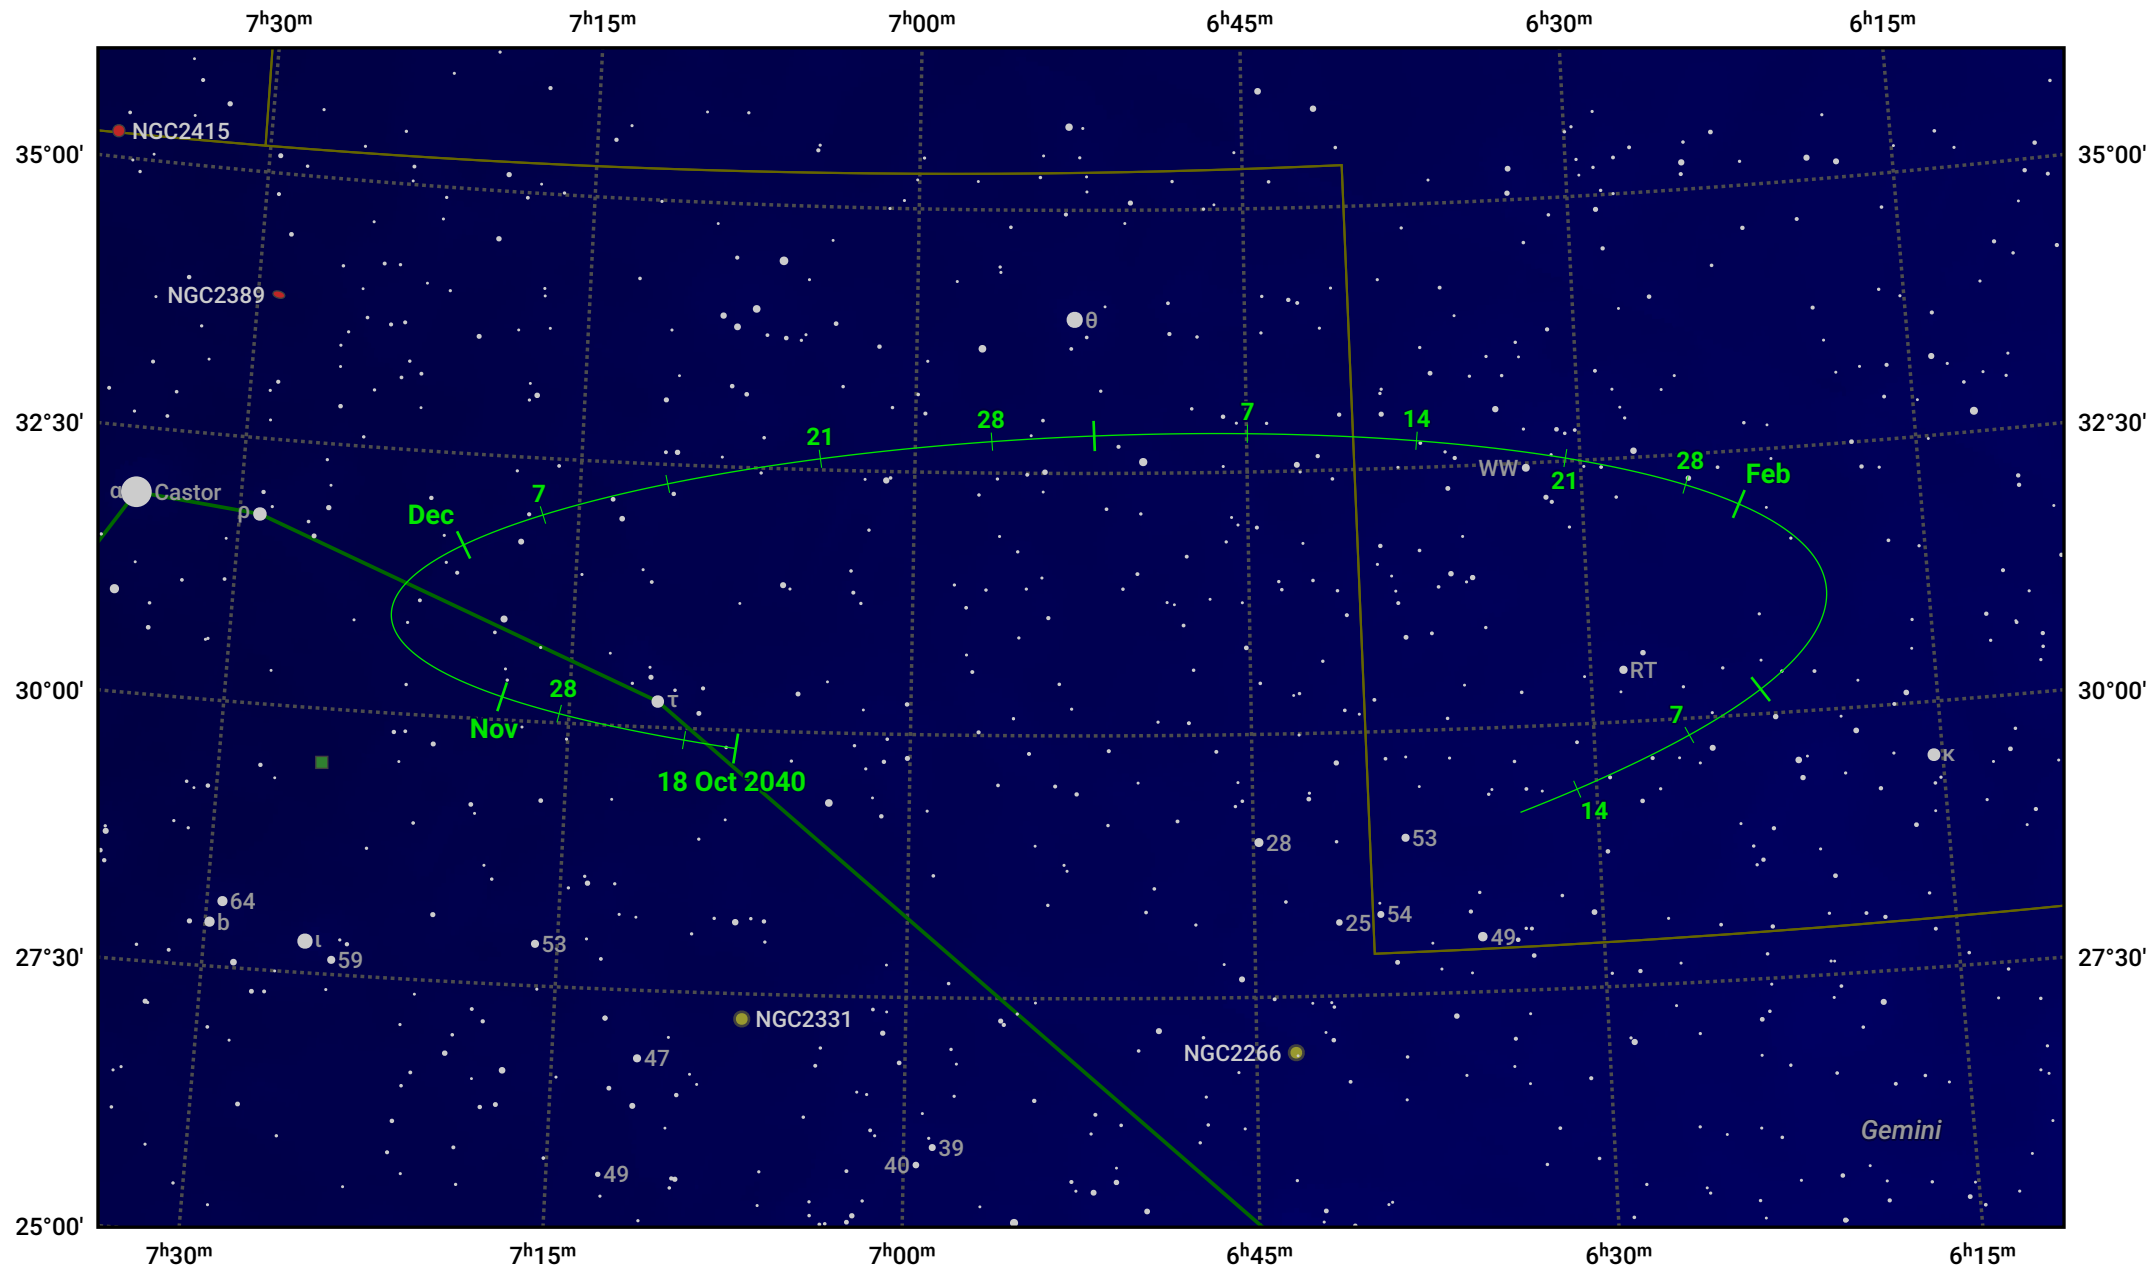

The path of Asteroid 29 Amphitrite around opposition on 1 Jan 2041

© Dominic Ford 2011–2024. Date markers placed at midnight UTC. Downloaded from <https://in-the-sky.org>

Magnitude scale: 9.0 8.0 7.0 6.0 5.0 4.0 3.0 2.0 1.0

— Ecliptic Plane

Galaxy Bright nebula Open cluster Globular cluster

Date	Mag	Phase
2040 Nov 1	10.3	96%
2040 Dec 1	9.7	98%
2040 Dec 9	9.5	99%
2041 Jan 1	9.1	100%
2041 Feb 1	9.7	98%
2041 Mar 1	10.3	96%
2041 Mar 10	10.5	96%