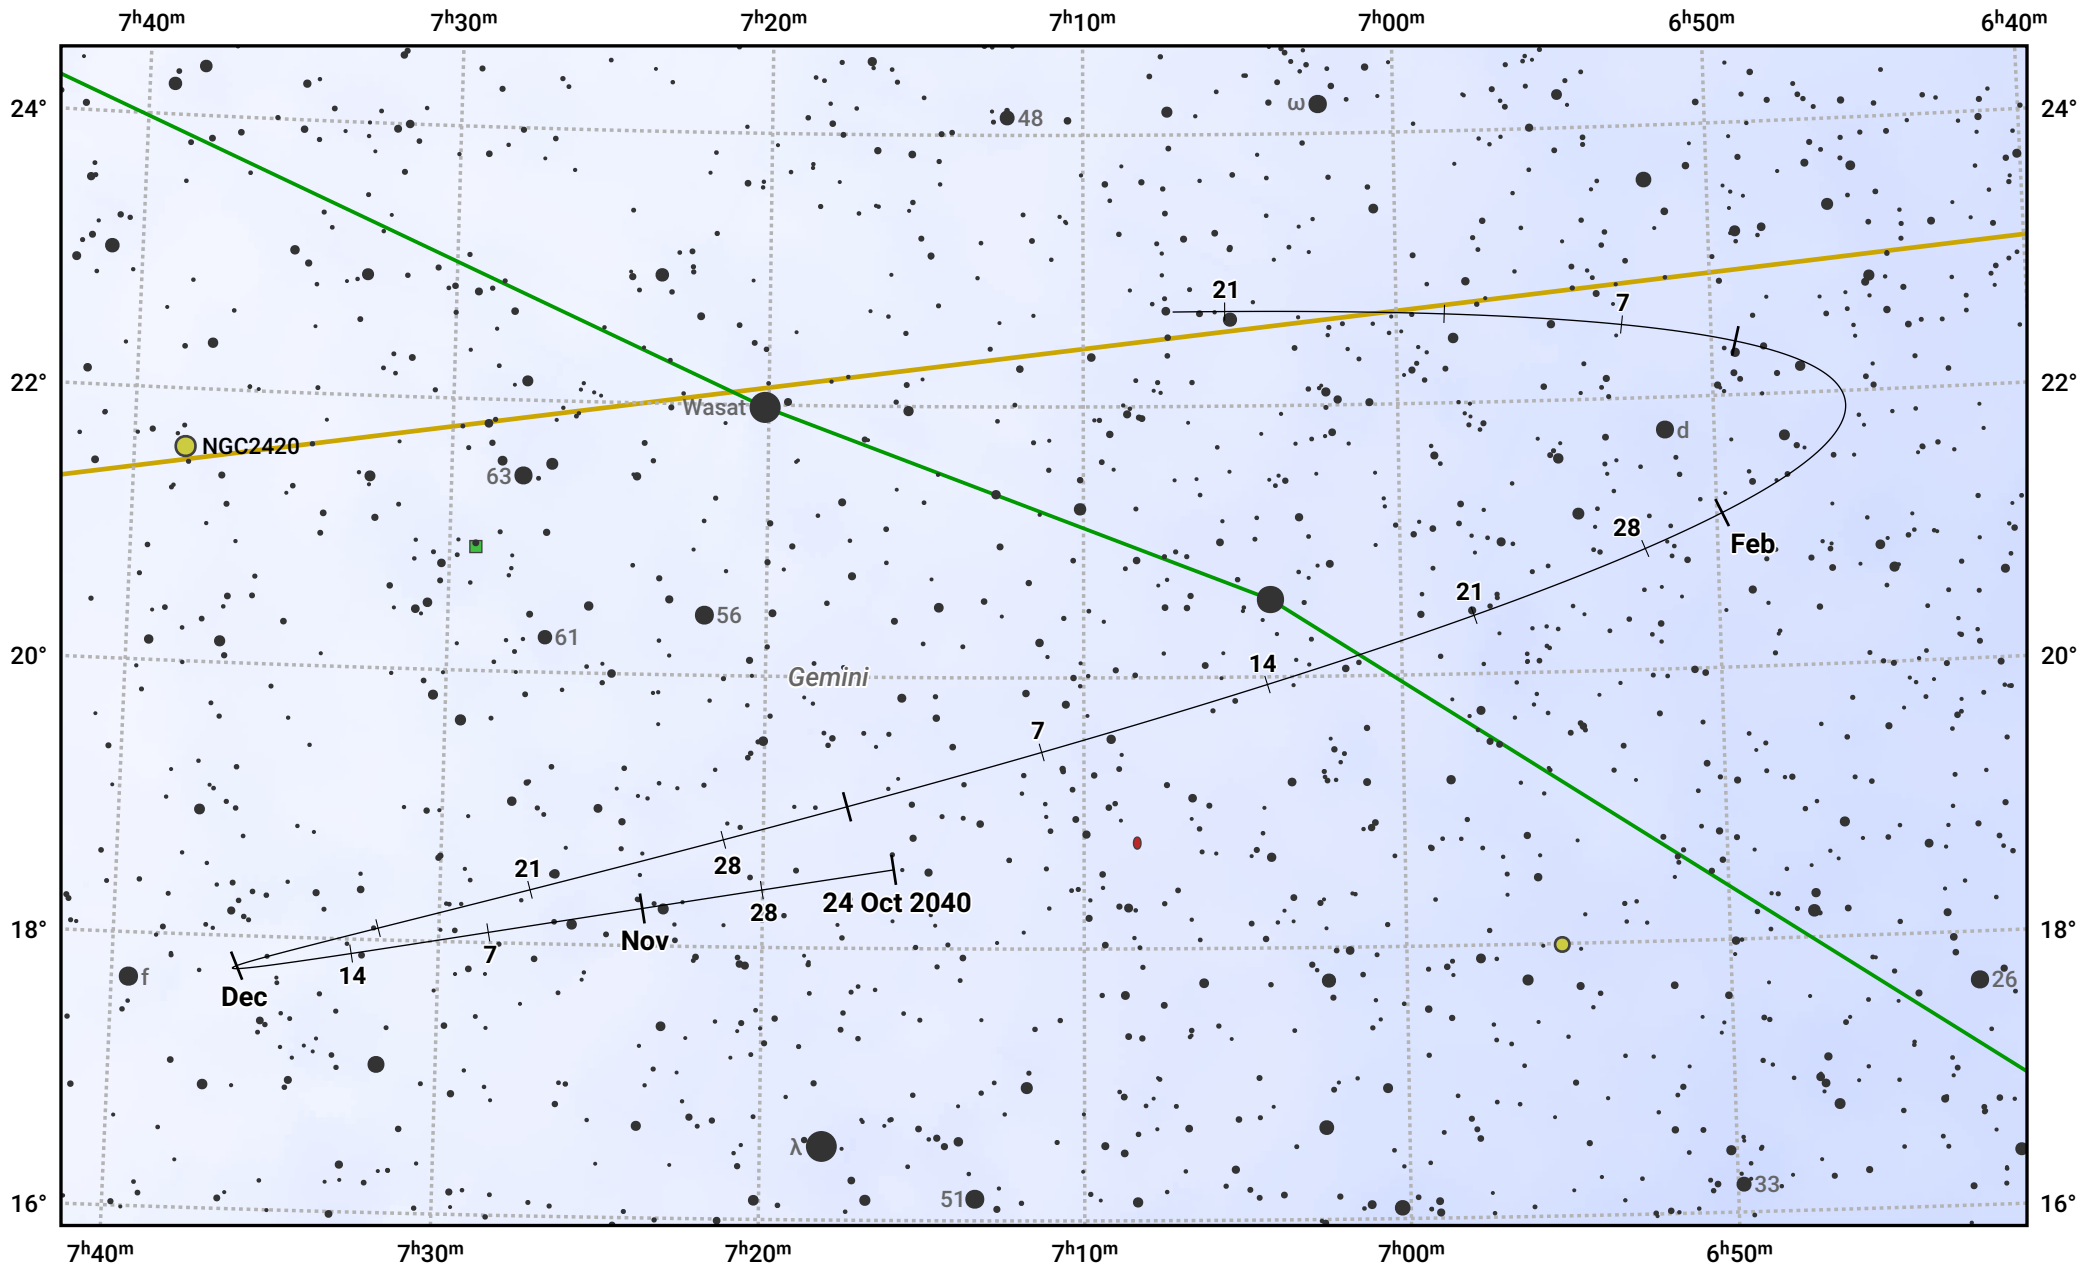

The path of Asteroid 44 Nysa around opposition on 7 Jan 2041

© Dominic Ford 2011–2024. Date markers placed at midnight UTC. Downloaded from <https://in-the-sky.org>

Magnitude scale: 10.0 9.0 8.0 7.0 6.0 5.0 4.0 3.0

— Ecliptic Plane

Galaxy Bright nebula Open cluster Globular cluster

Date	Mag	Phase
2040 Nov 1	10.5	95%
2040 Dec 1	9.8	97%
2040 Dec 6	9.7	98%
2041 Jan 1	8.9	100%
2041 Feb 1	9.4	98%
2041 Mar 1	10.1	96%