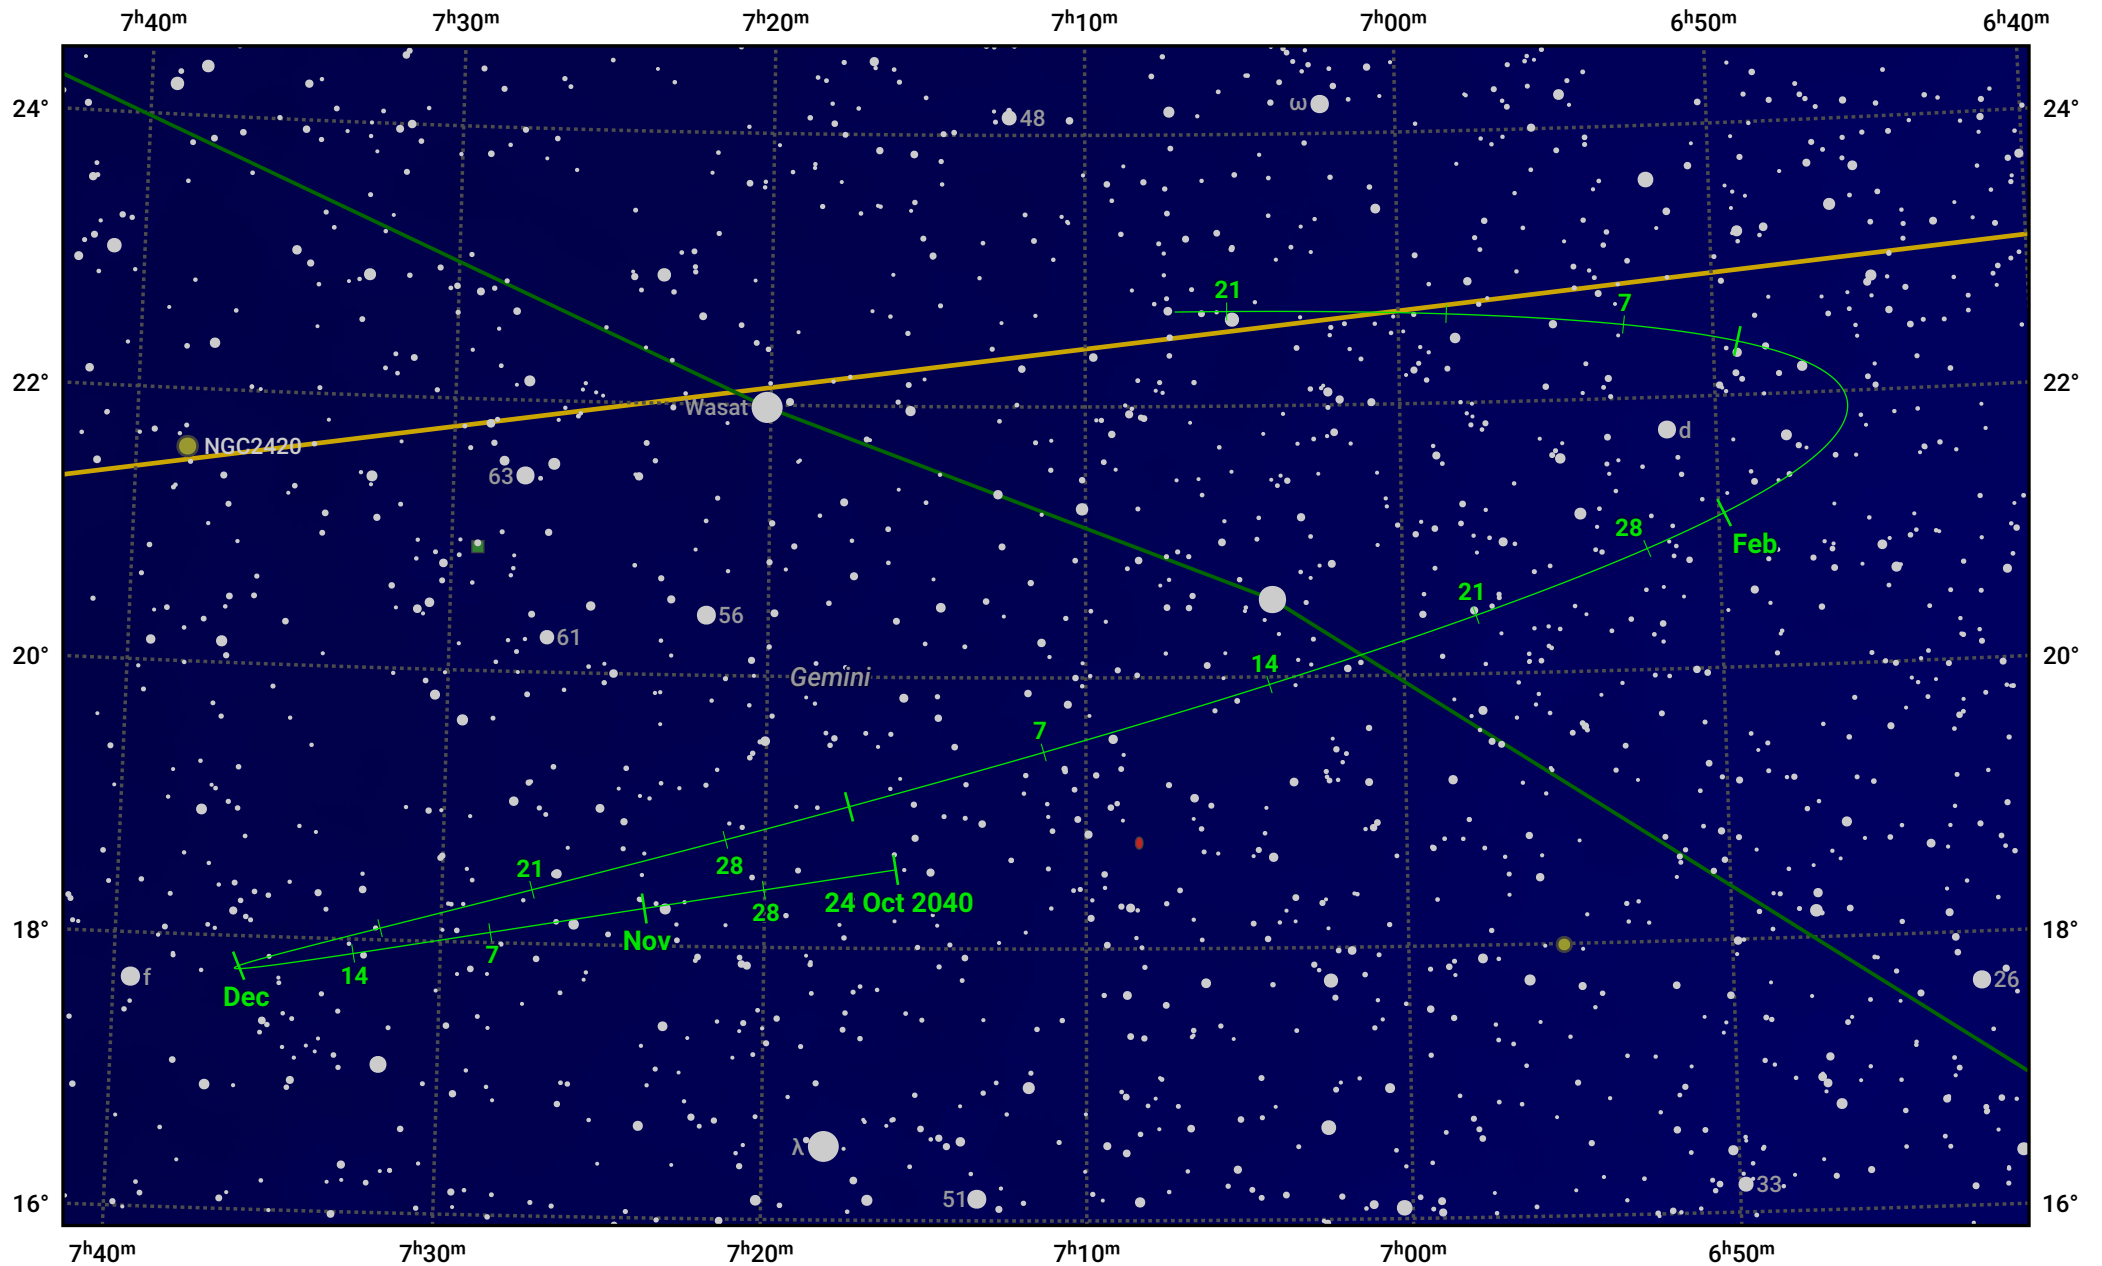

The path of Asteroid 44 Nysa around opposition on 7 Jan 2041

© Dominic Ford 2011–2024. Date markers placed at midnight UTC. Downloaded from <https://in-the-sky.org>

Magnitude scale: • 10.0 • 9.0 • 8.0 • 7.0 • 6.0 • 5.0 • 4.0 • 3.0

— Ecliptic Plane

● Galaxy
 ■ Bright nebula
 ● Open cluster
 ⊕ Globular cluster

Date	Mag	Phase
2040 Nov 1	10.5	95%
2040 Dec 1	9.8	97%
2040 Dec 6	9.7	98%
2041 Jan 1	8.9	100%
2041 Feb 1	9.4	98%
2041 Mar 1	10.1	96%