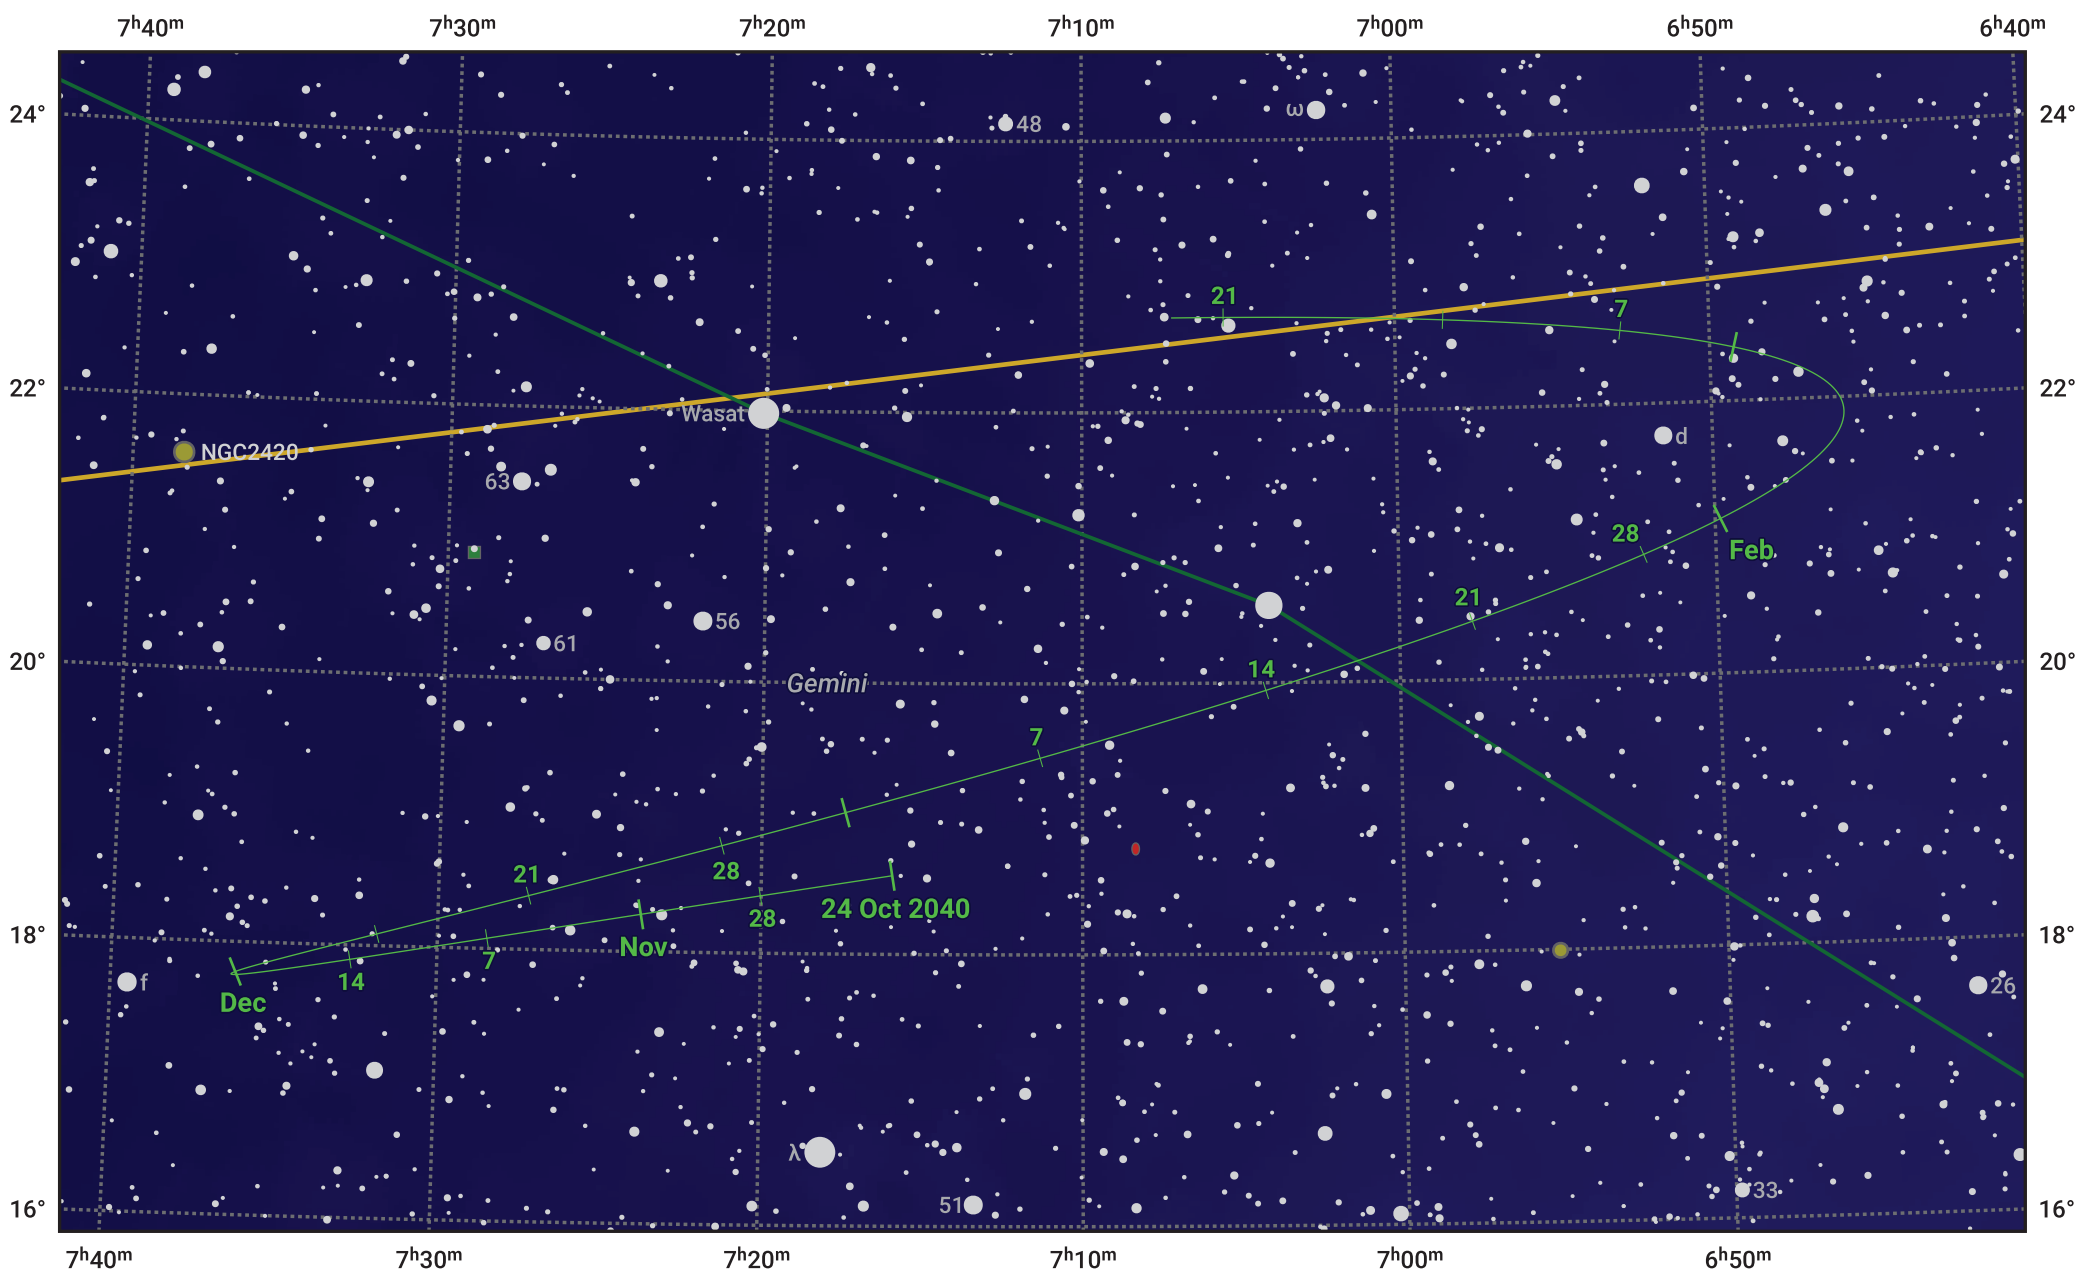

# The path of Asteroid 44 Nysa around opposition on 7 Jan 2041

© Dominic Ford 2011–2024. Date markers placed at midnight UTC. Downloaded from <https://in-the-sky.org>

Magnitude scale: • 10.0 • 9.0 • 8.0 • 7.0 • 6.0 • 5.0 • 4.0 • 3.0

— Ecliptic Plane

Galaxy    Bright nebula    Open cluster    Globular cluster

Date	Mag	Phase
2040 Nov 1	10.5	95%
2040 Dec 1	9.8	97%
2040 Dec 6	9.7	98%
2041 Jan 1	8.9	100%
2041 Feb 1	9.4	98%
2041 Mar 1	10.1	96%