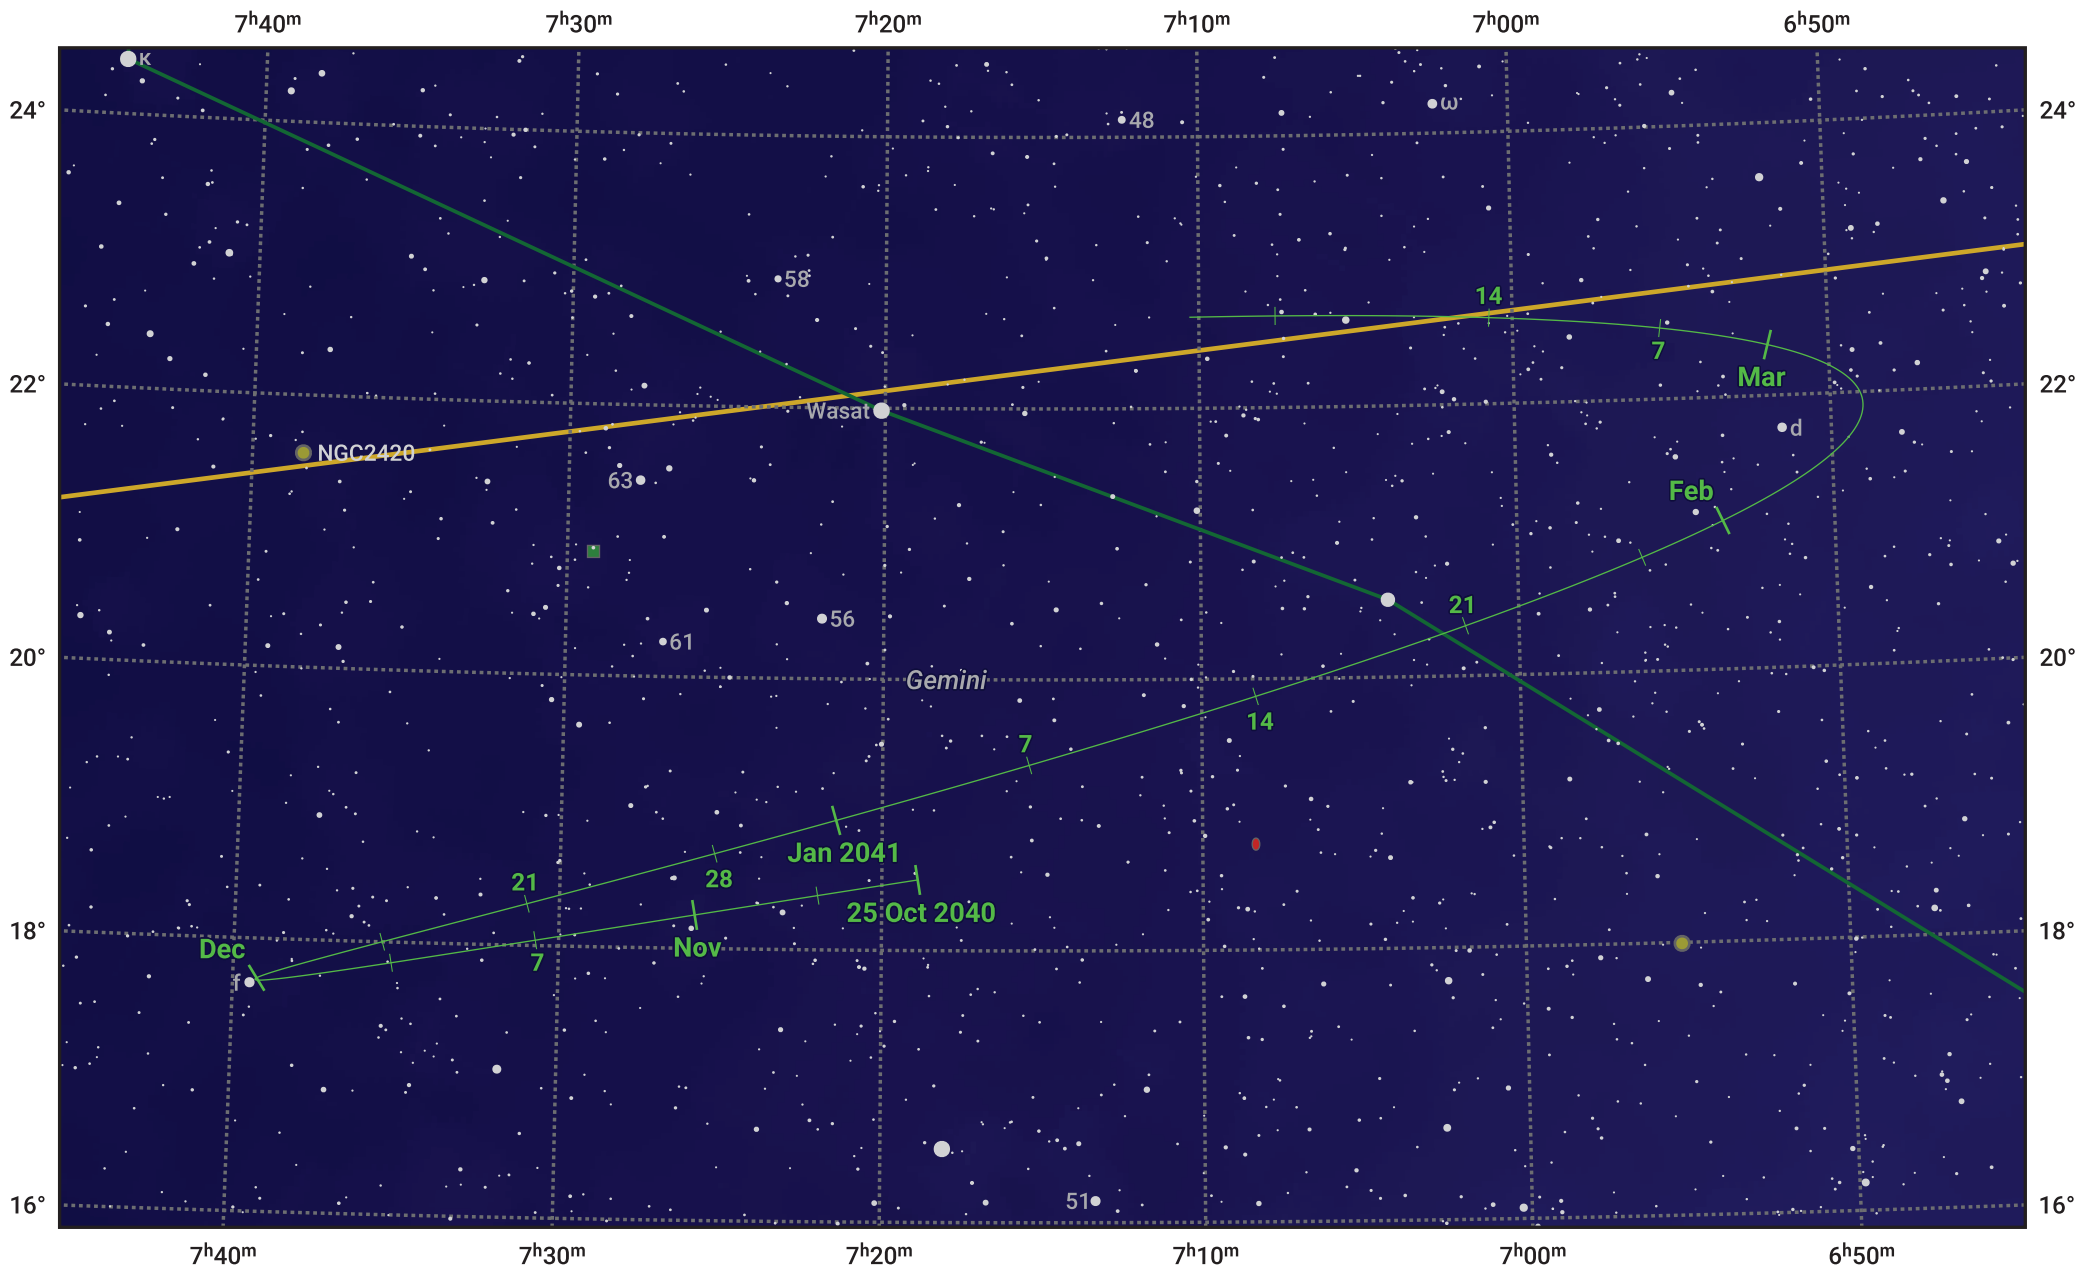

The path of Asteroid 44 Nysa around opposition on 8 Jan 2041

© Dominic Ford 2011–2024. Date markers placed at midnight UTC. Downloaded from <https://in-the-sky.org>

Magnitude scale: 10.0 9.0 8.0 7.0 6.0 5.0 4.0 3.0

-  Galaxy
-  Bright nebula
-  Open cluster
-  Globular cluster

Date	Mag	Phase
2040 Nov 1	10.5	95%
2040 Dec 1	9.8	97%
2040 Dec 7	9.7	98%
2041 Jan 1	8.9	100%
2041 Feb 1	9.4	99%
2041 Mar 1	10.1	96%