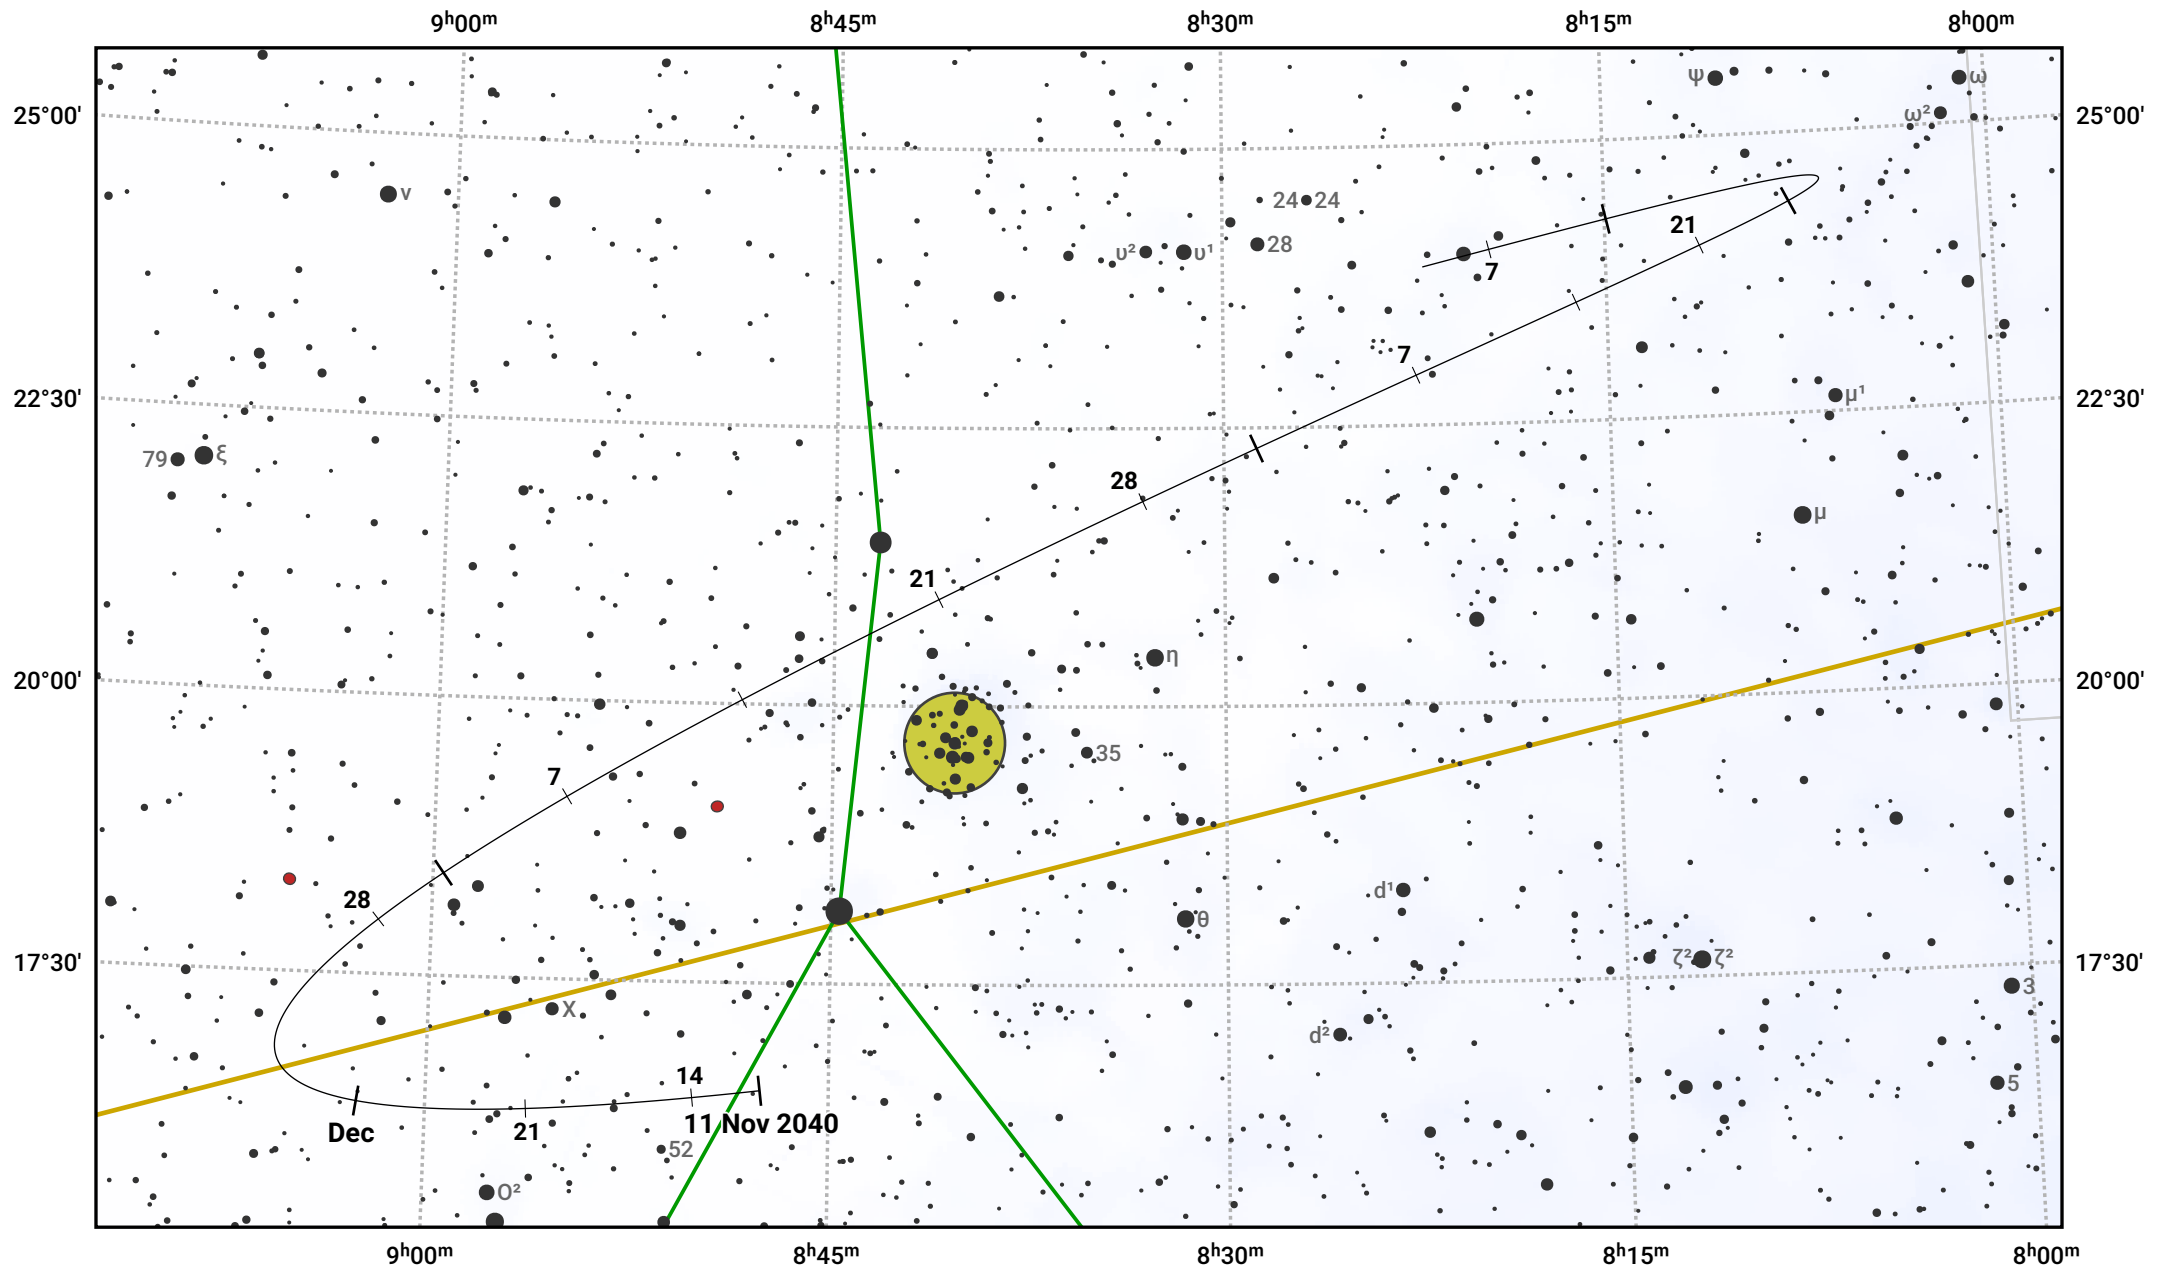

The path of Asteroid 8 Flora around opposition on 25 Jan 2041

© Dominic Ford 2011–2024. Date markers placed at midnight UTC. Downloaded from <https://in-the-sky.org>

Magnitude scale: 10.0 9.0 8.0 7.0 6.0 5.0 4.0 3.0

Ecliptic Plane

Galaxy
 Bright nebula
 Open cluster
 Globular cluster

Date	Mag	Phase
2040 Dec 1	10.1	95%
2041 Jan 1	9.4	98%
2041 Jan 2	9.4	99%
2041 Feb 1	9.0	100%
2041 Mar 1	9.9	98%
2041 Mar 18	10.4	96%
2041 Apr 1	10.7	95%